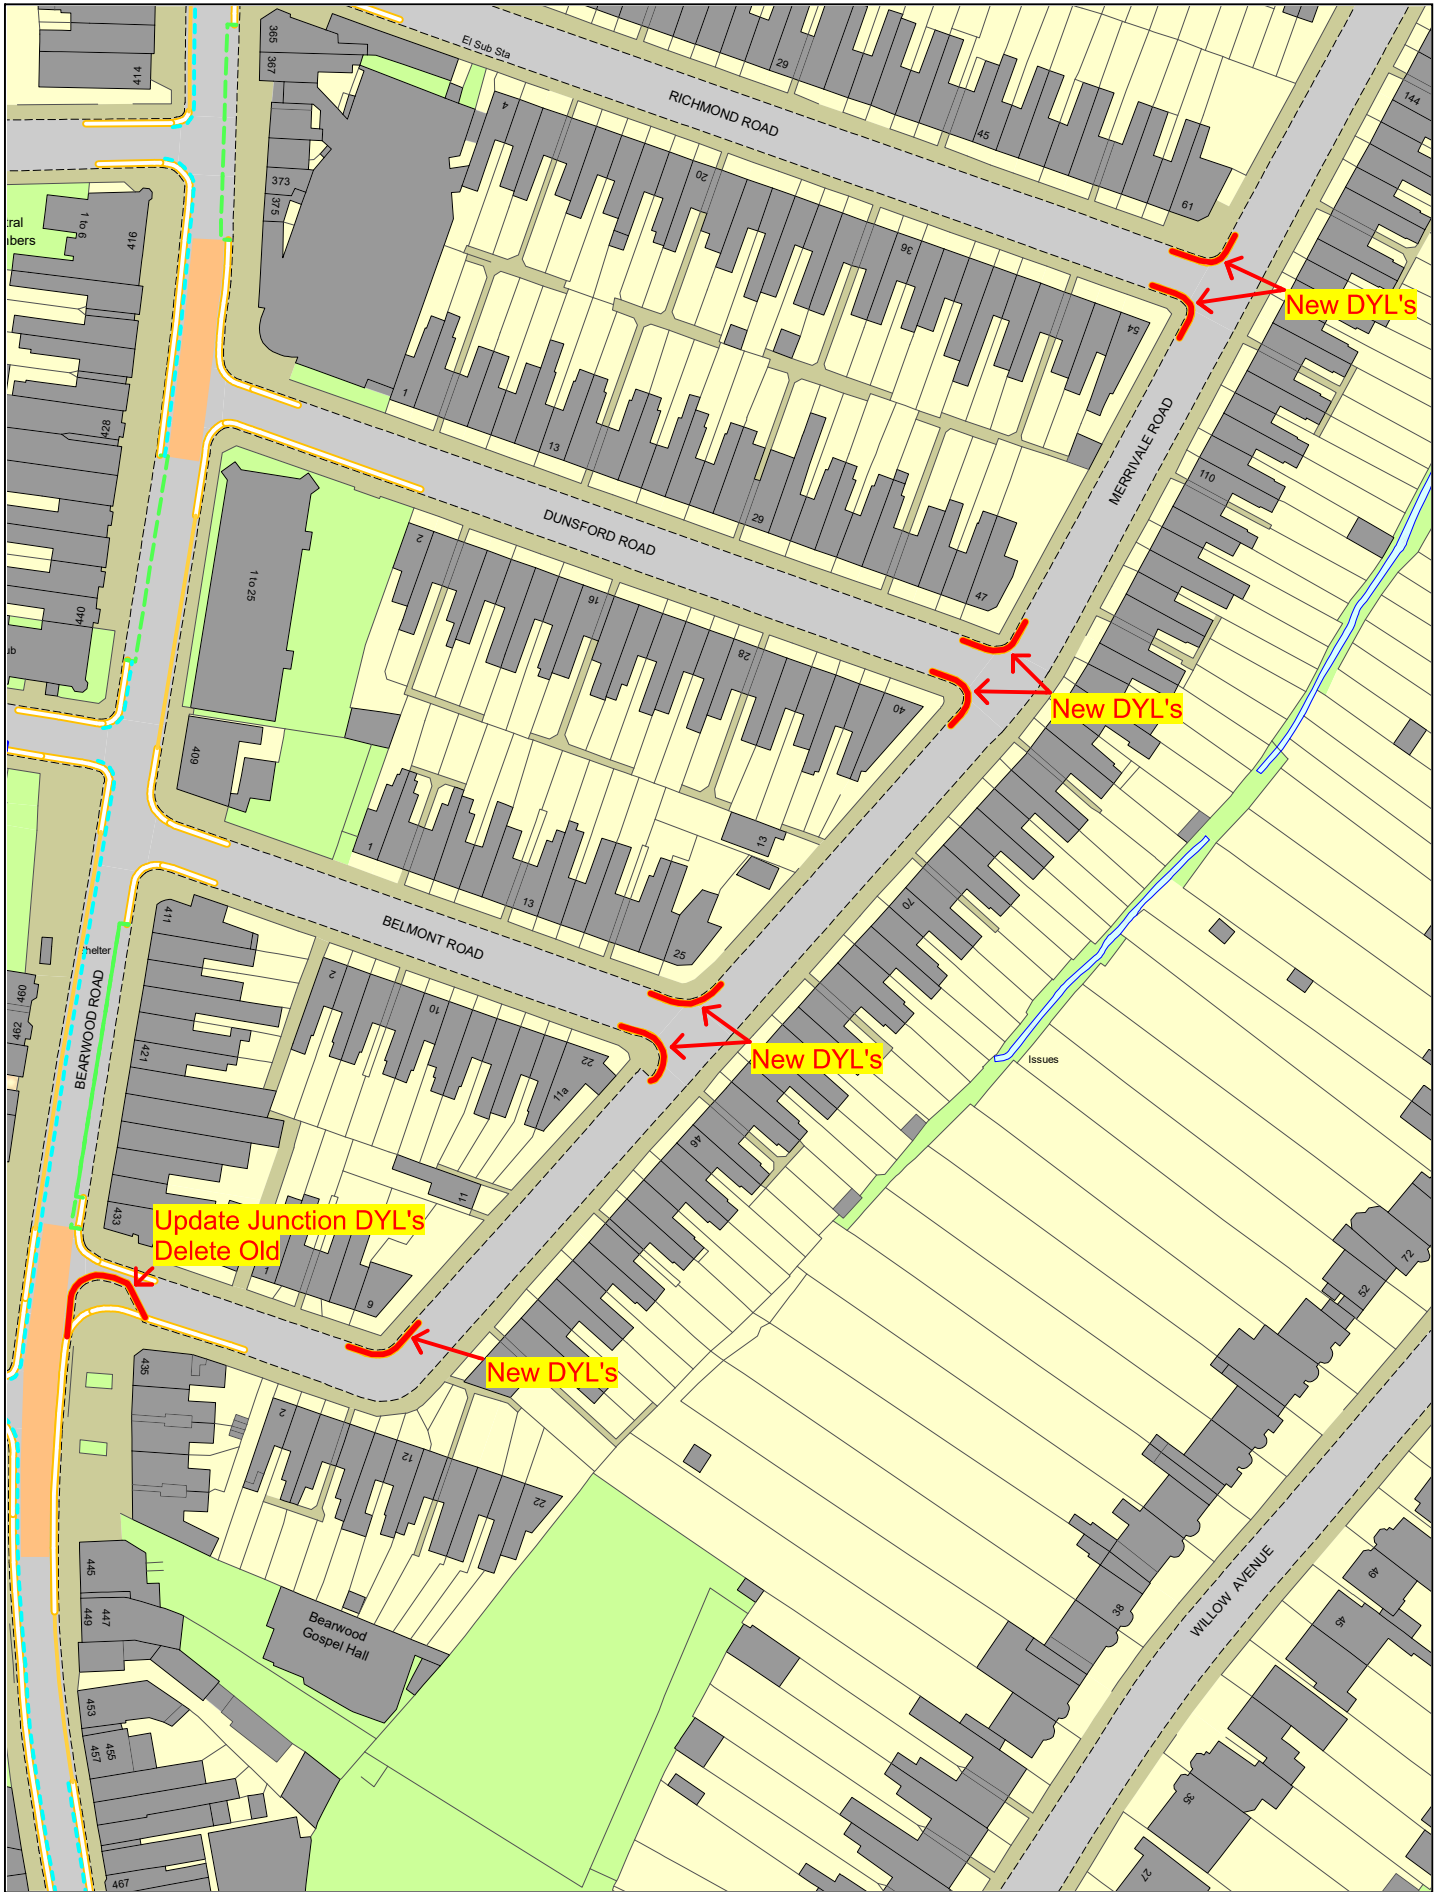

© Crown copyright. All rights reserved
Sandwell MBC
Licence No. 100023119 2022

Proposed Change to Parking Restrictions Merrivale Road, Bearwood (south)

SCALE	N. T. S.
DATE	July 2022
DRAWING Set No.	40,191 S/4
DRAWN BY	P. J. W.
	Review 17 A2