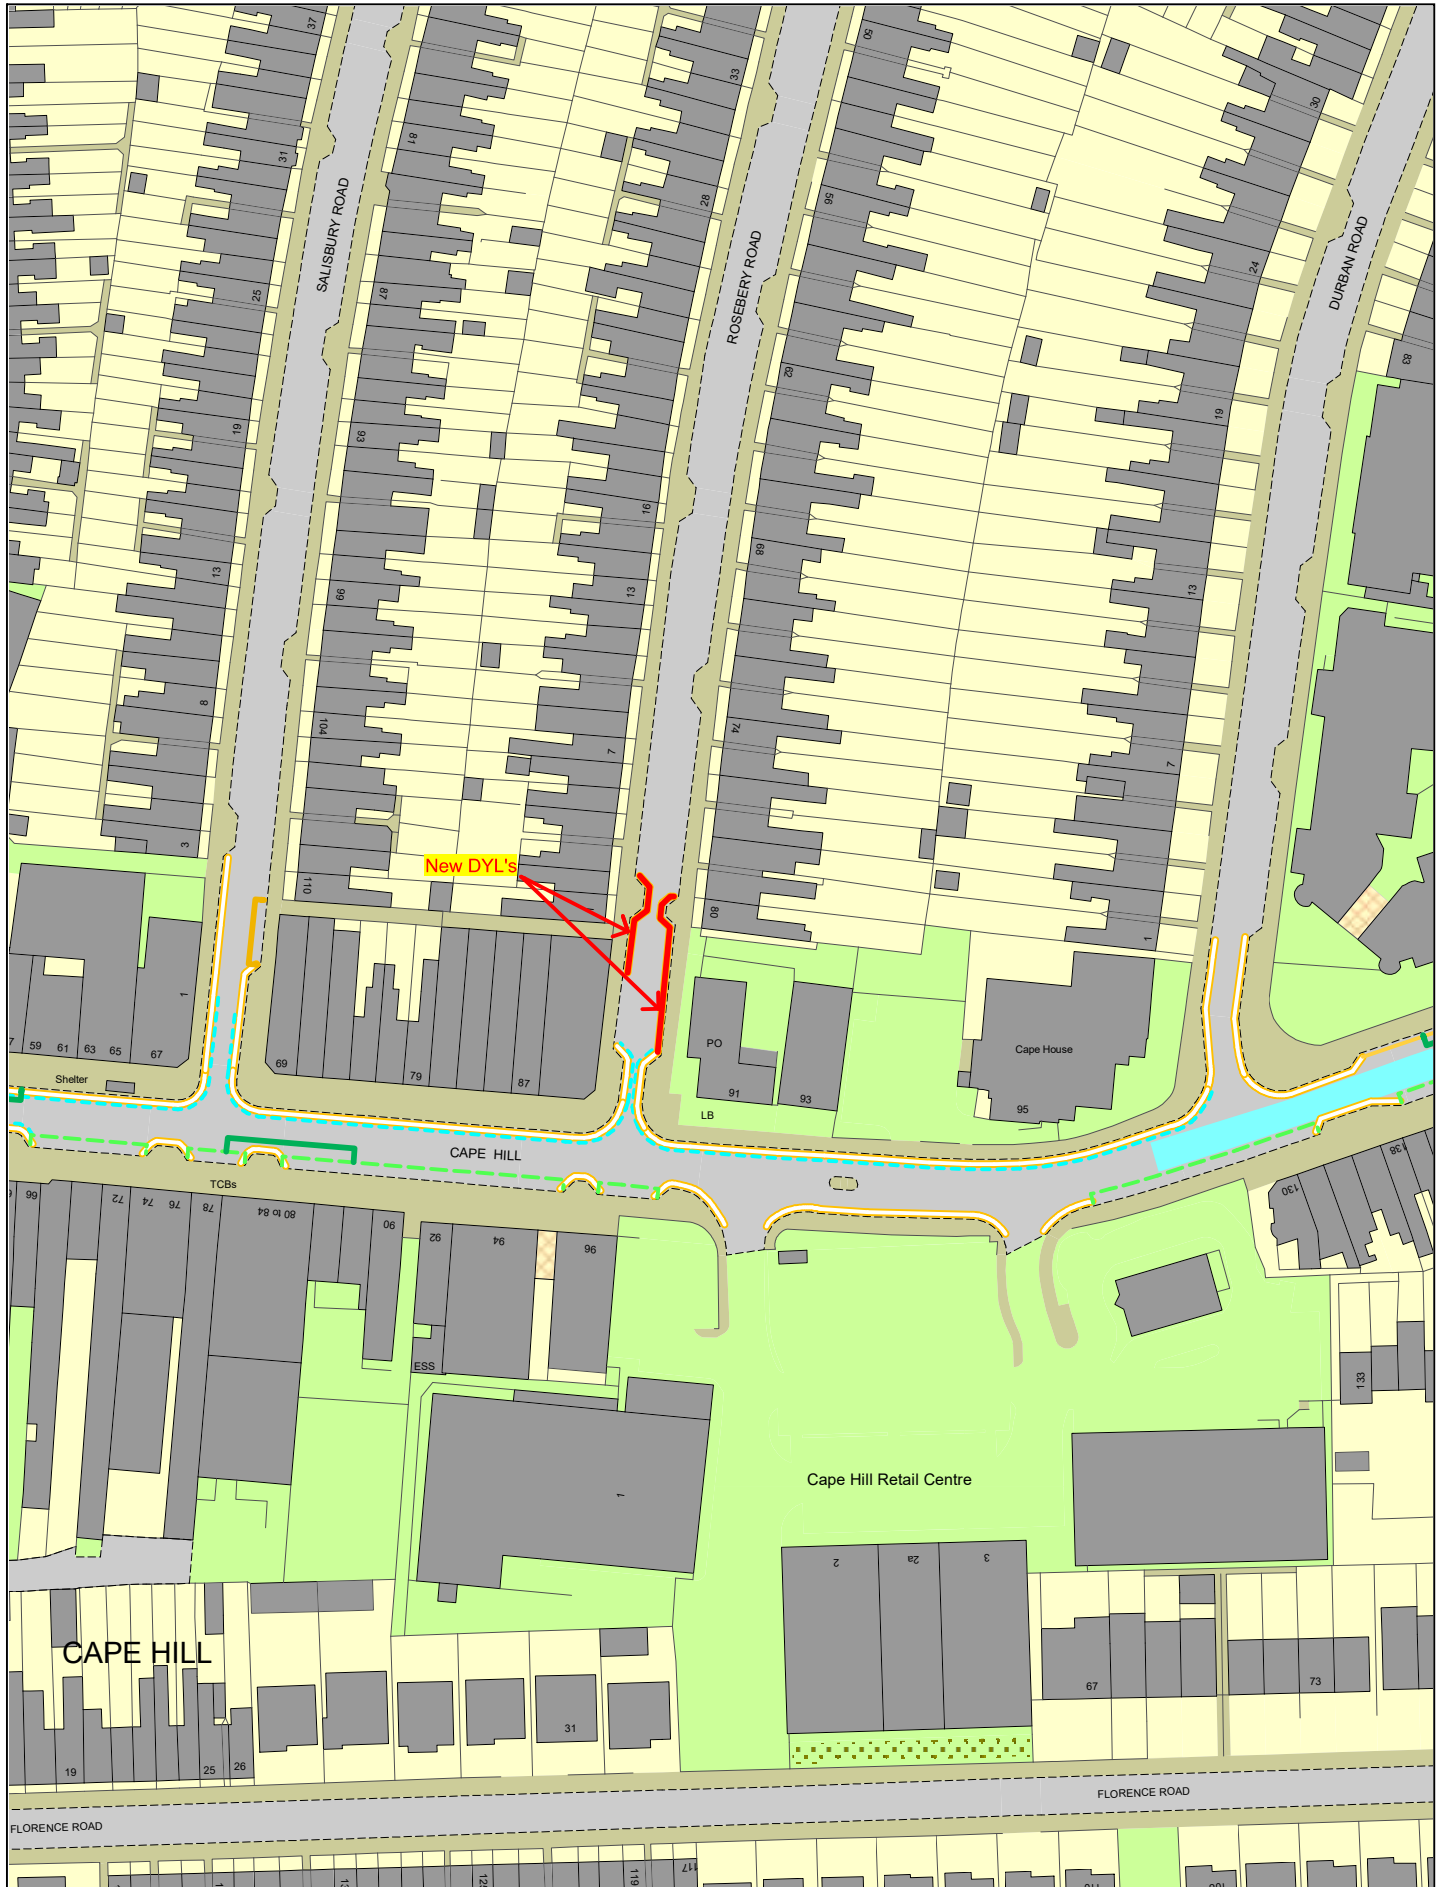

© Crown copyright. All rights reserved
Sandwell MBC
Licence No. 100023119 2022

Proposed Change to Parking Restrictions Rosebery Road, Cape Hill

SCALE	N. T. S.
DATE	July 2022
DRAWING Set No.	40,191 S/4
DRAWN BY	P. J. W.
	Review 17