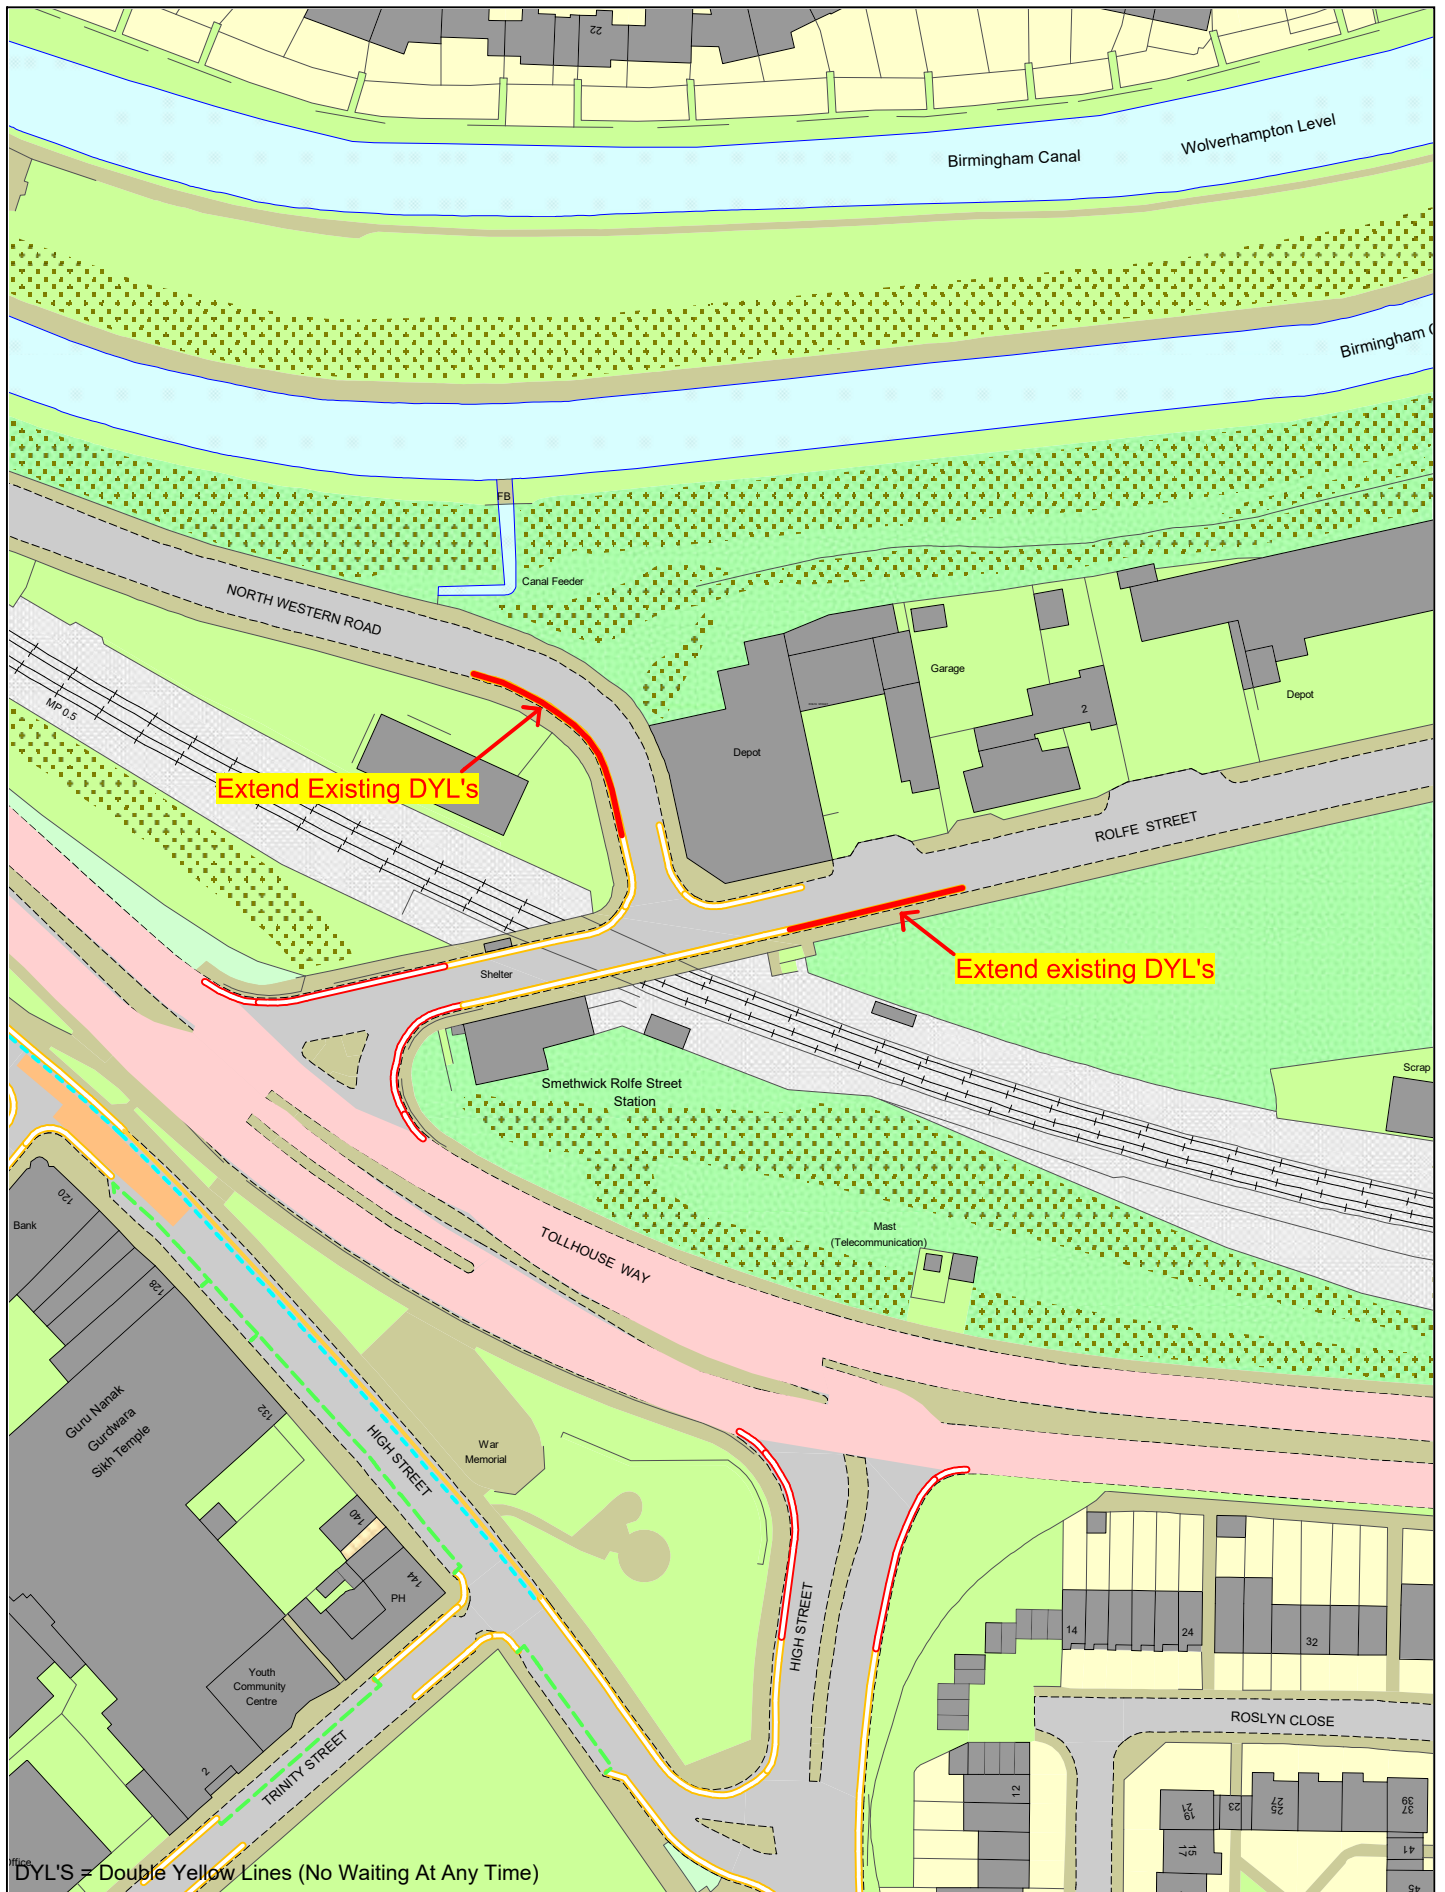

© Crown copyright. All rights reserved
Sandwell MBC
Licence No. 100023119 2022

Proposed Changes to Parking Restrictions North Western Road, Rolfe Street Smethwick

SCALE	N. T. S.
DATE	July 2022
DRAWING Set No.	40,191 S/4
DRAWN BY	P. J. W.
	Review 17 A1