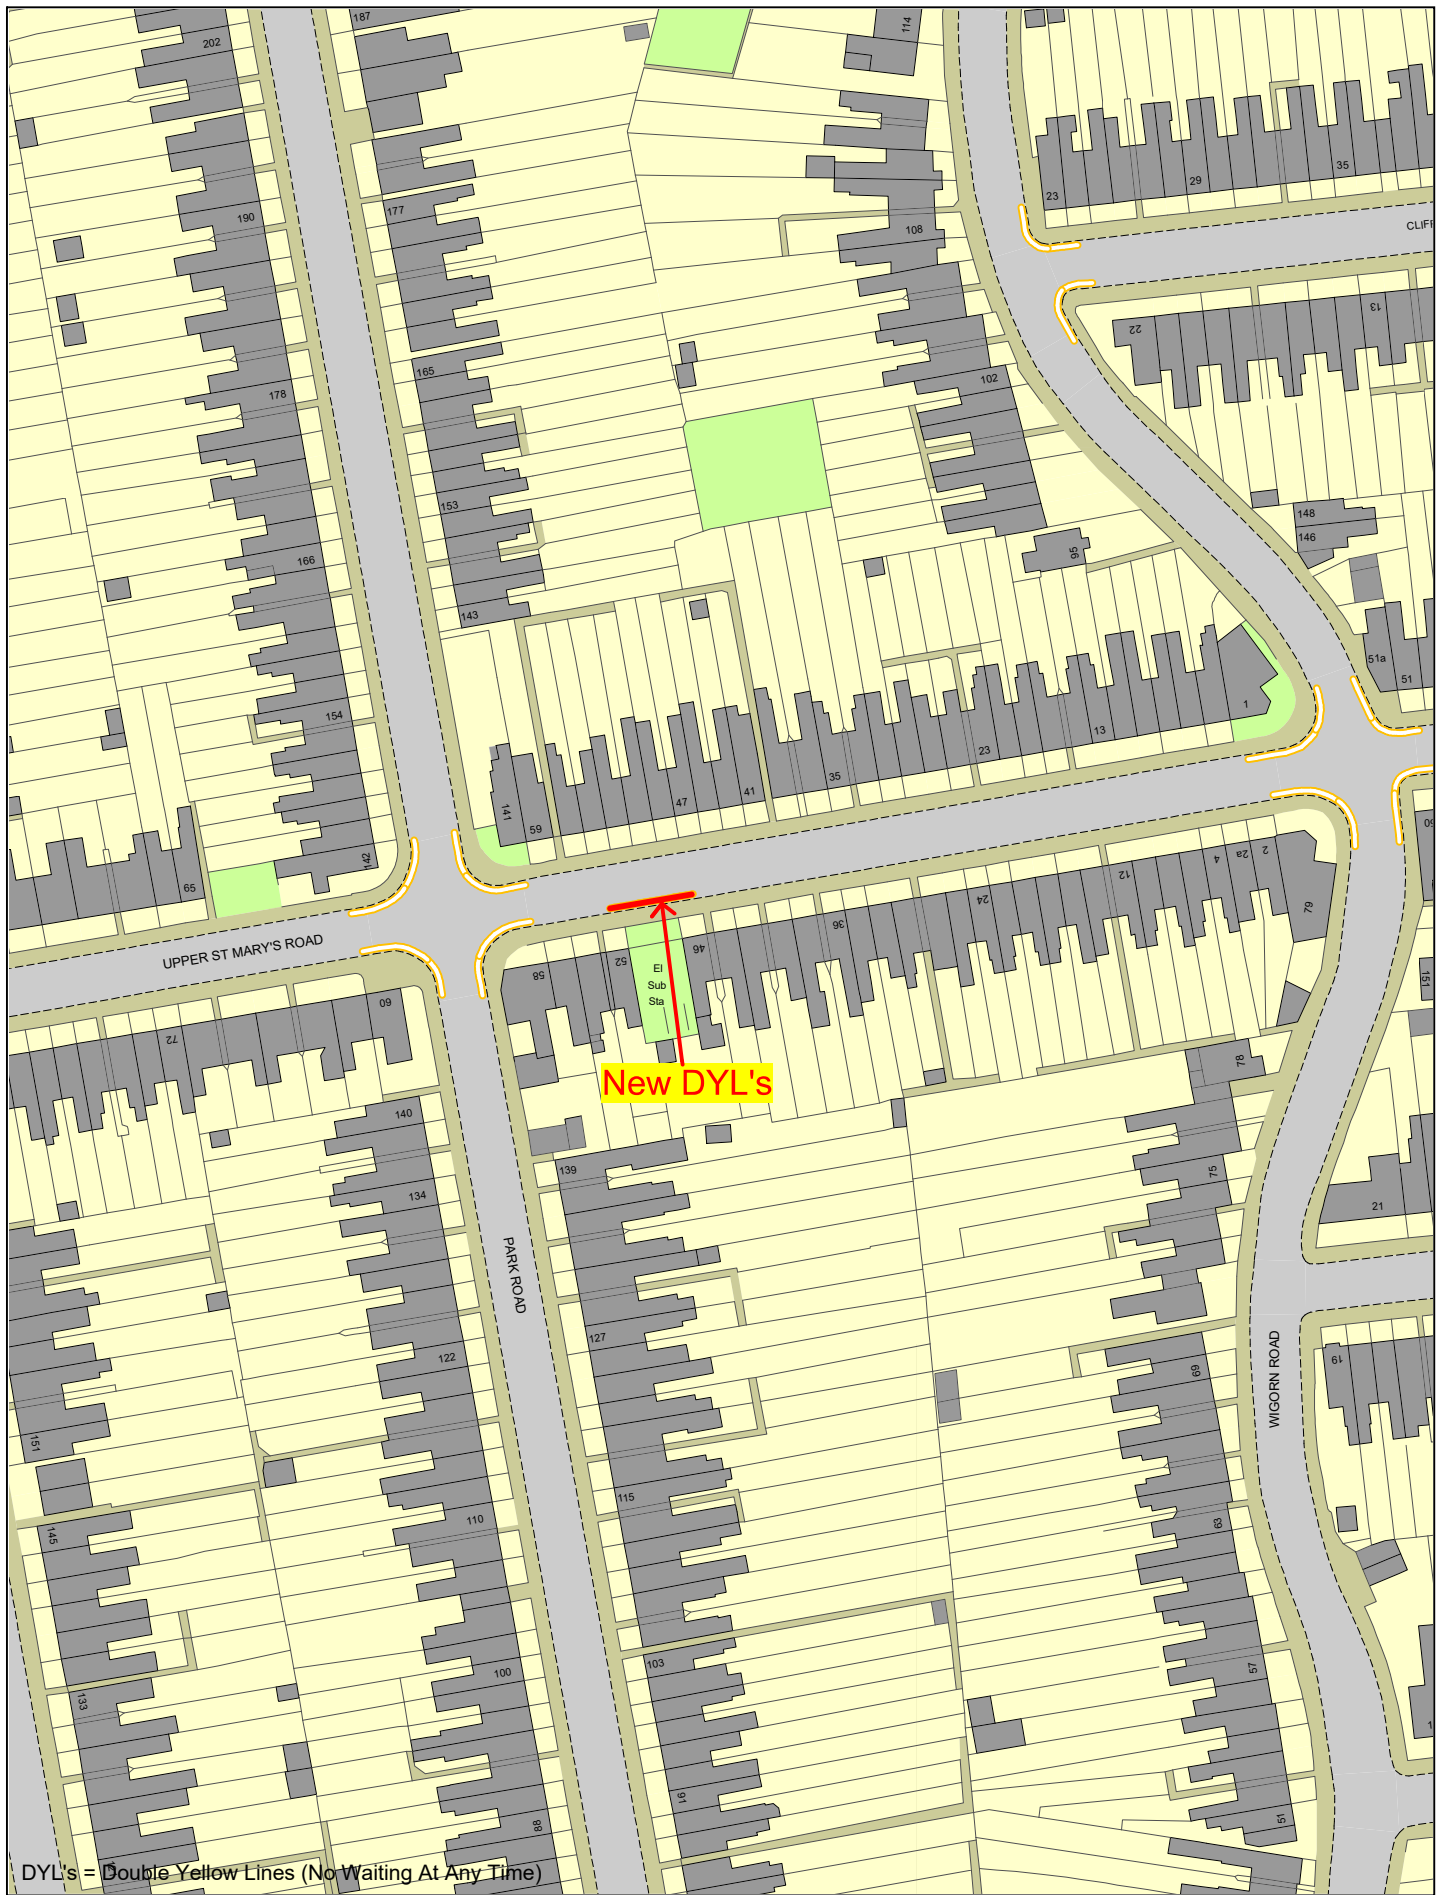

DYL's = Double Yellow Lines (No Waiting At Any Time)

© Crown copyright. All rights reserved
Sandwell MBC
Licence No. 100023119 2022

Proposed Change to Parking Restrictions Upper St Mary's Road, Bearwood

SCALE	N. T. S.
DATE	July 2022
DRAWING Set No.	40,191 S/4
DRAWN BY	P. J. W.
	Review 17 A2