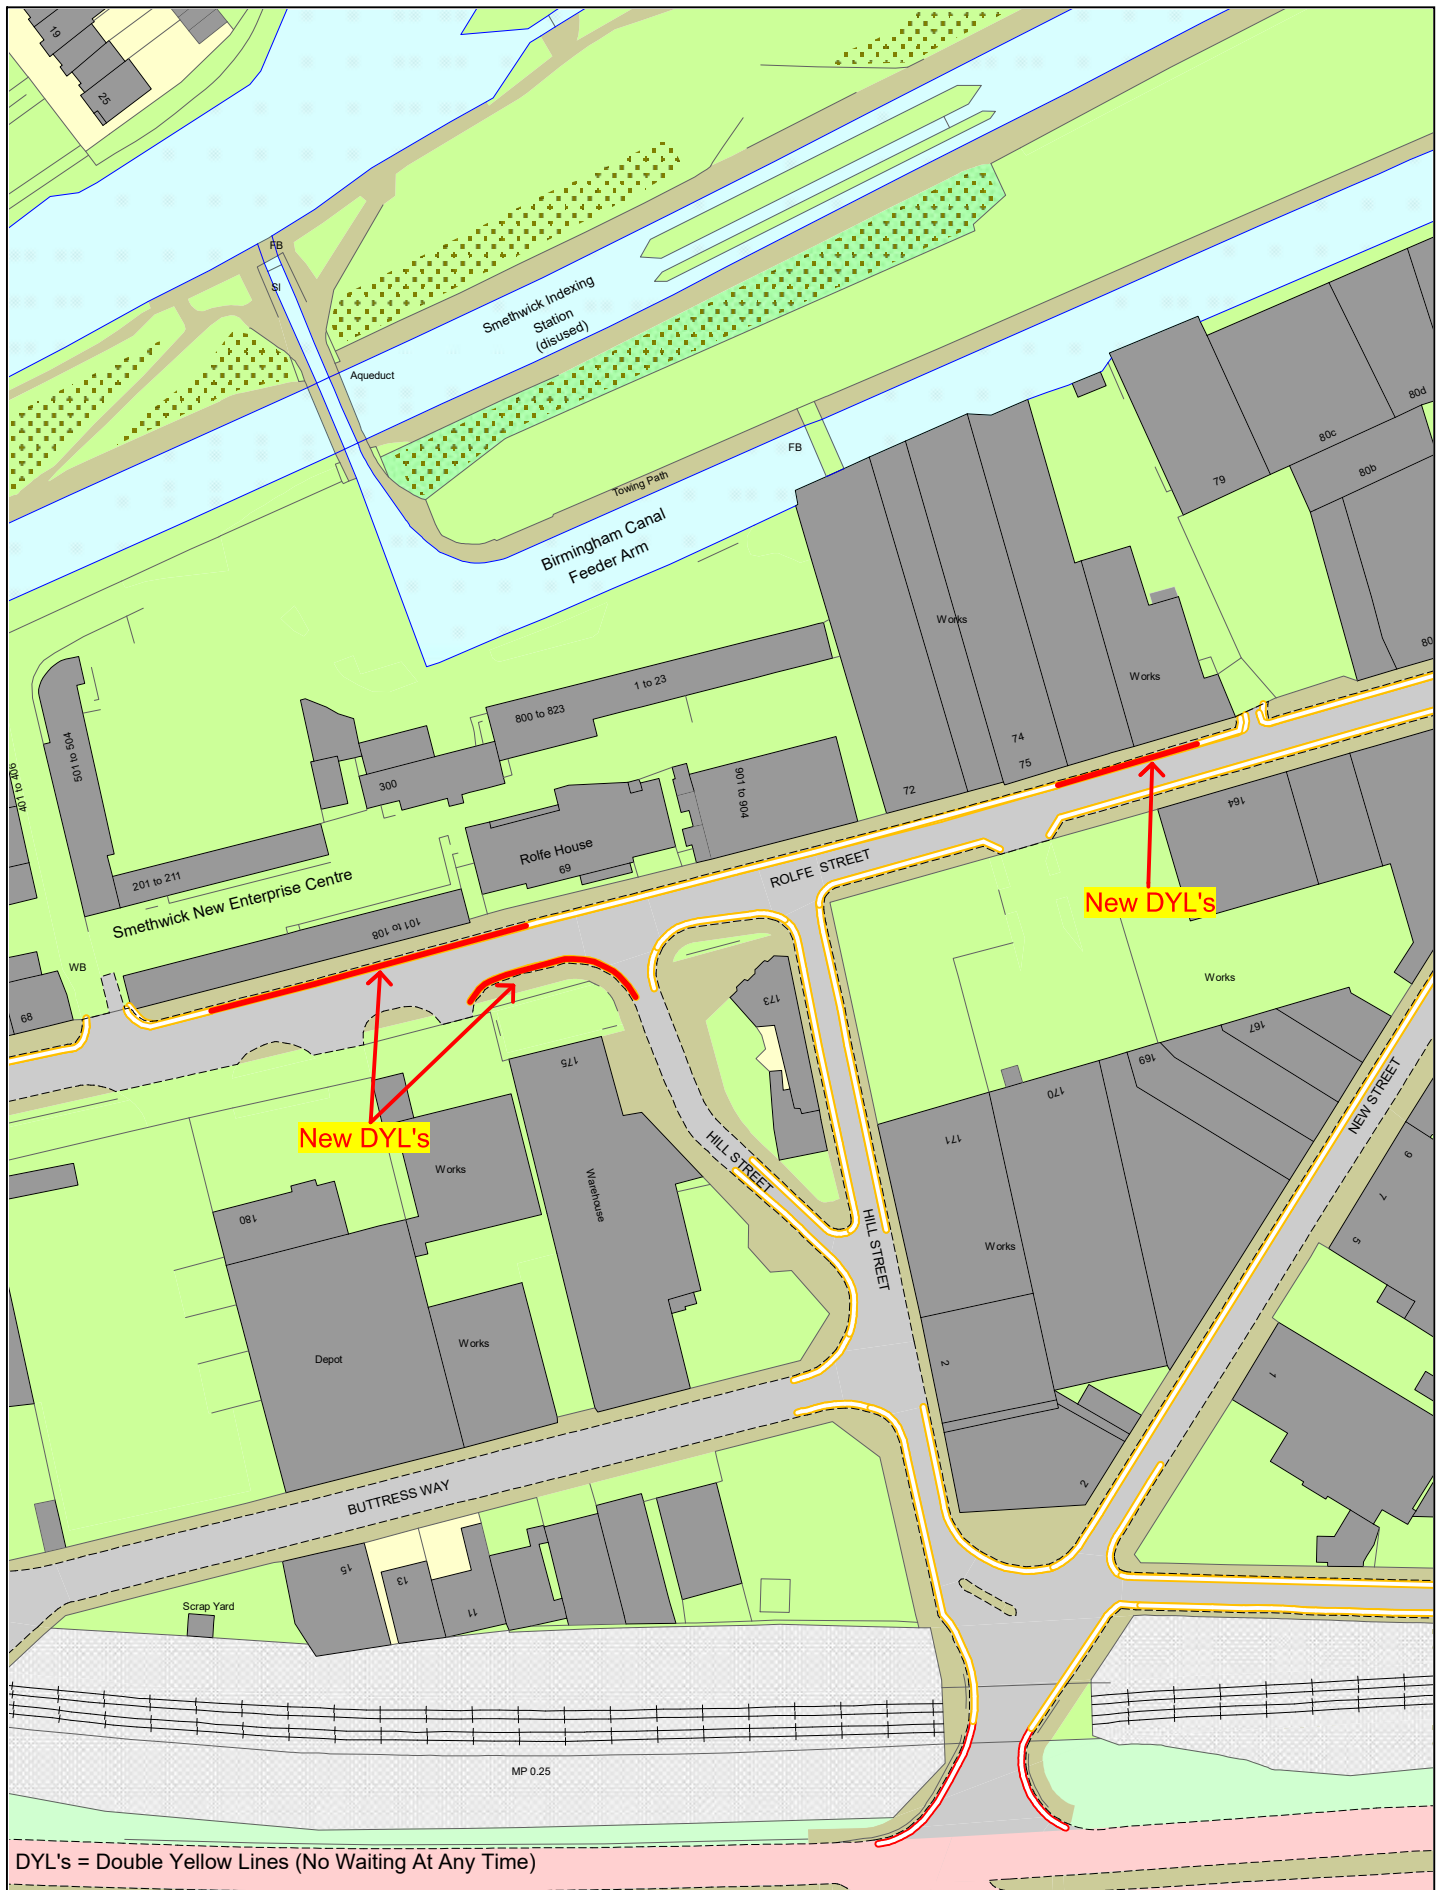

DYL's = Double Yellow Lines (No Waiting At Any Time)

© Crown copyright. All rights reserved
Sandwell MBC
Licence No. 100023119 2022

Proposed Change to Parking Restrictions Rolfe Street, Smethwick

SCALE	N. T. S.
DATE	July 2022
DRAWING Set No.	40,191 S/4
DRAWN BY	P. J. W.
	Review 17 A1