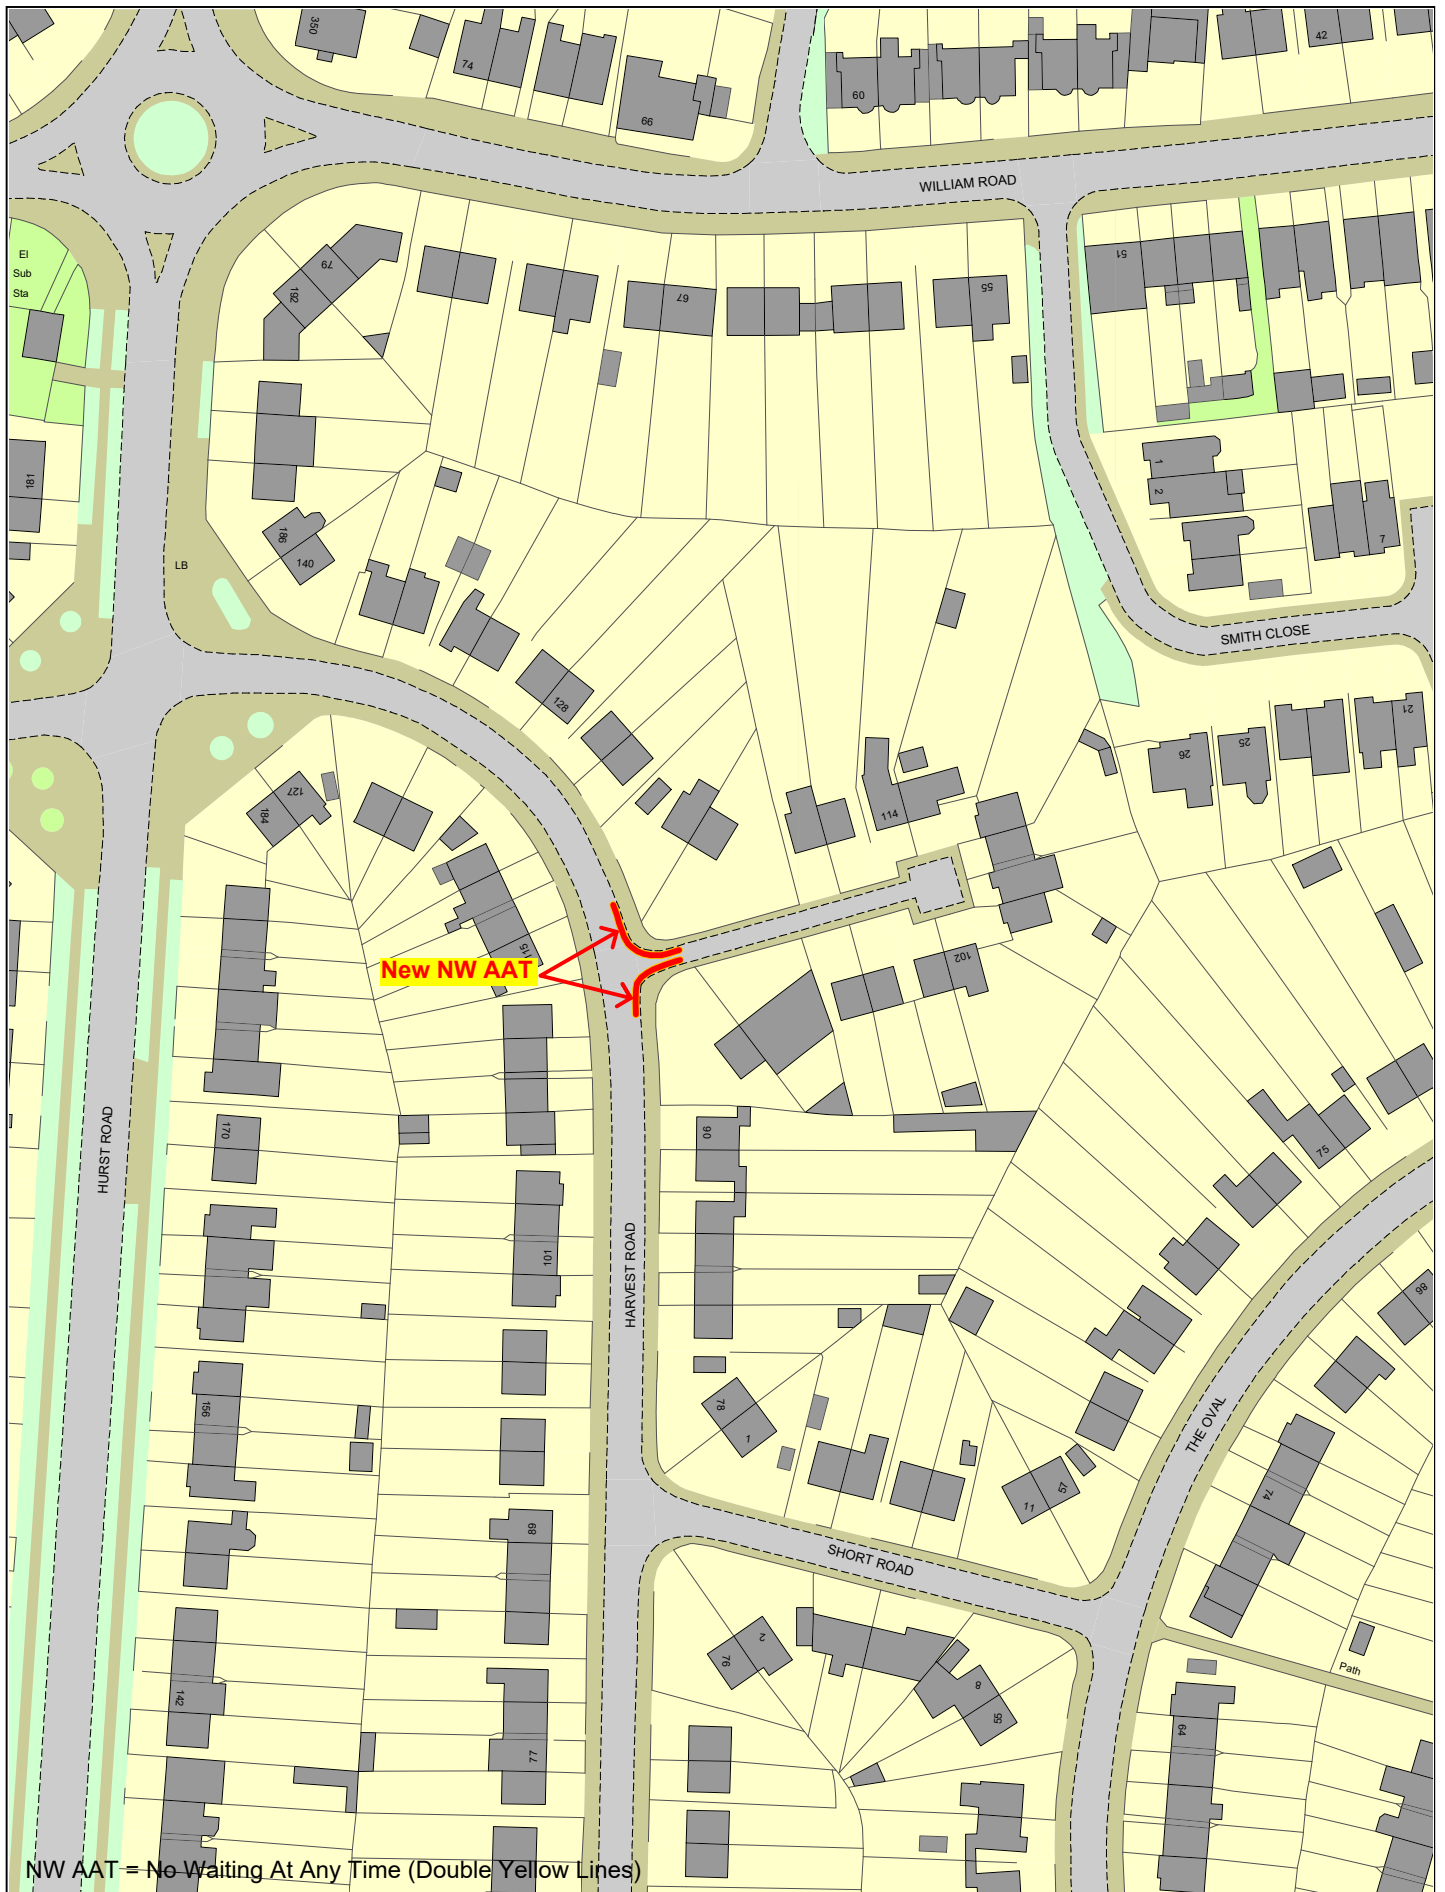

Proposed Change to Parking Restrictions Harvest Road, Smethwick

SCALE	N. T. S.
DATE	July 2022
DRAWING Set No.	40,191 S/4
DRAWN BY	P. J. W.
	Review No17 A1