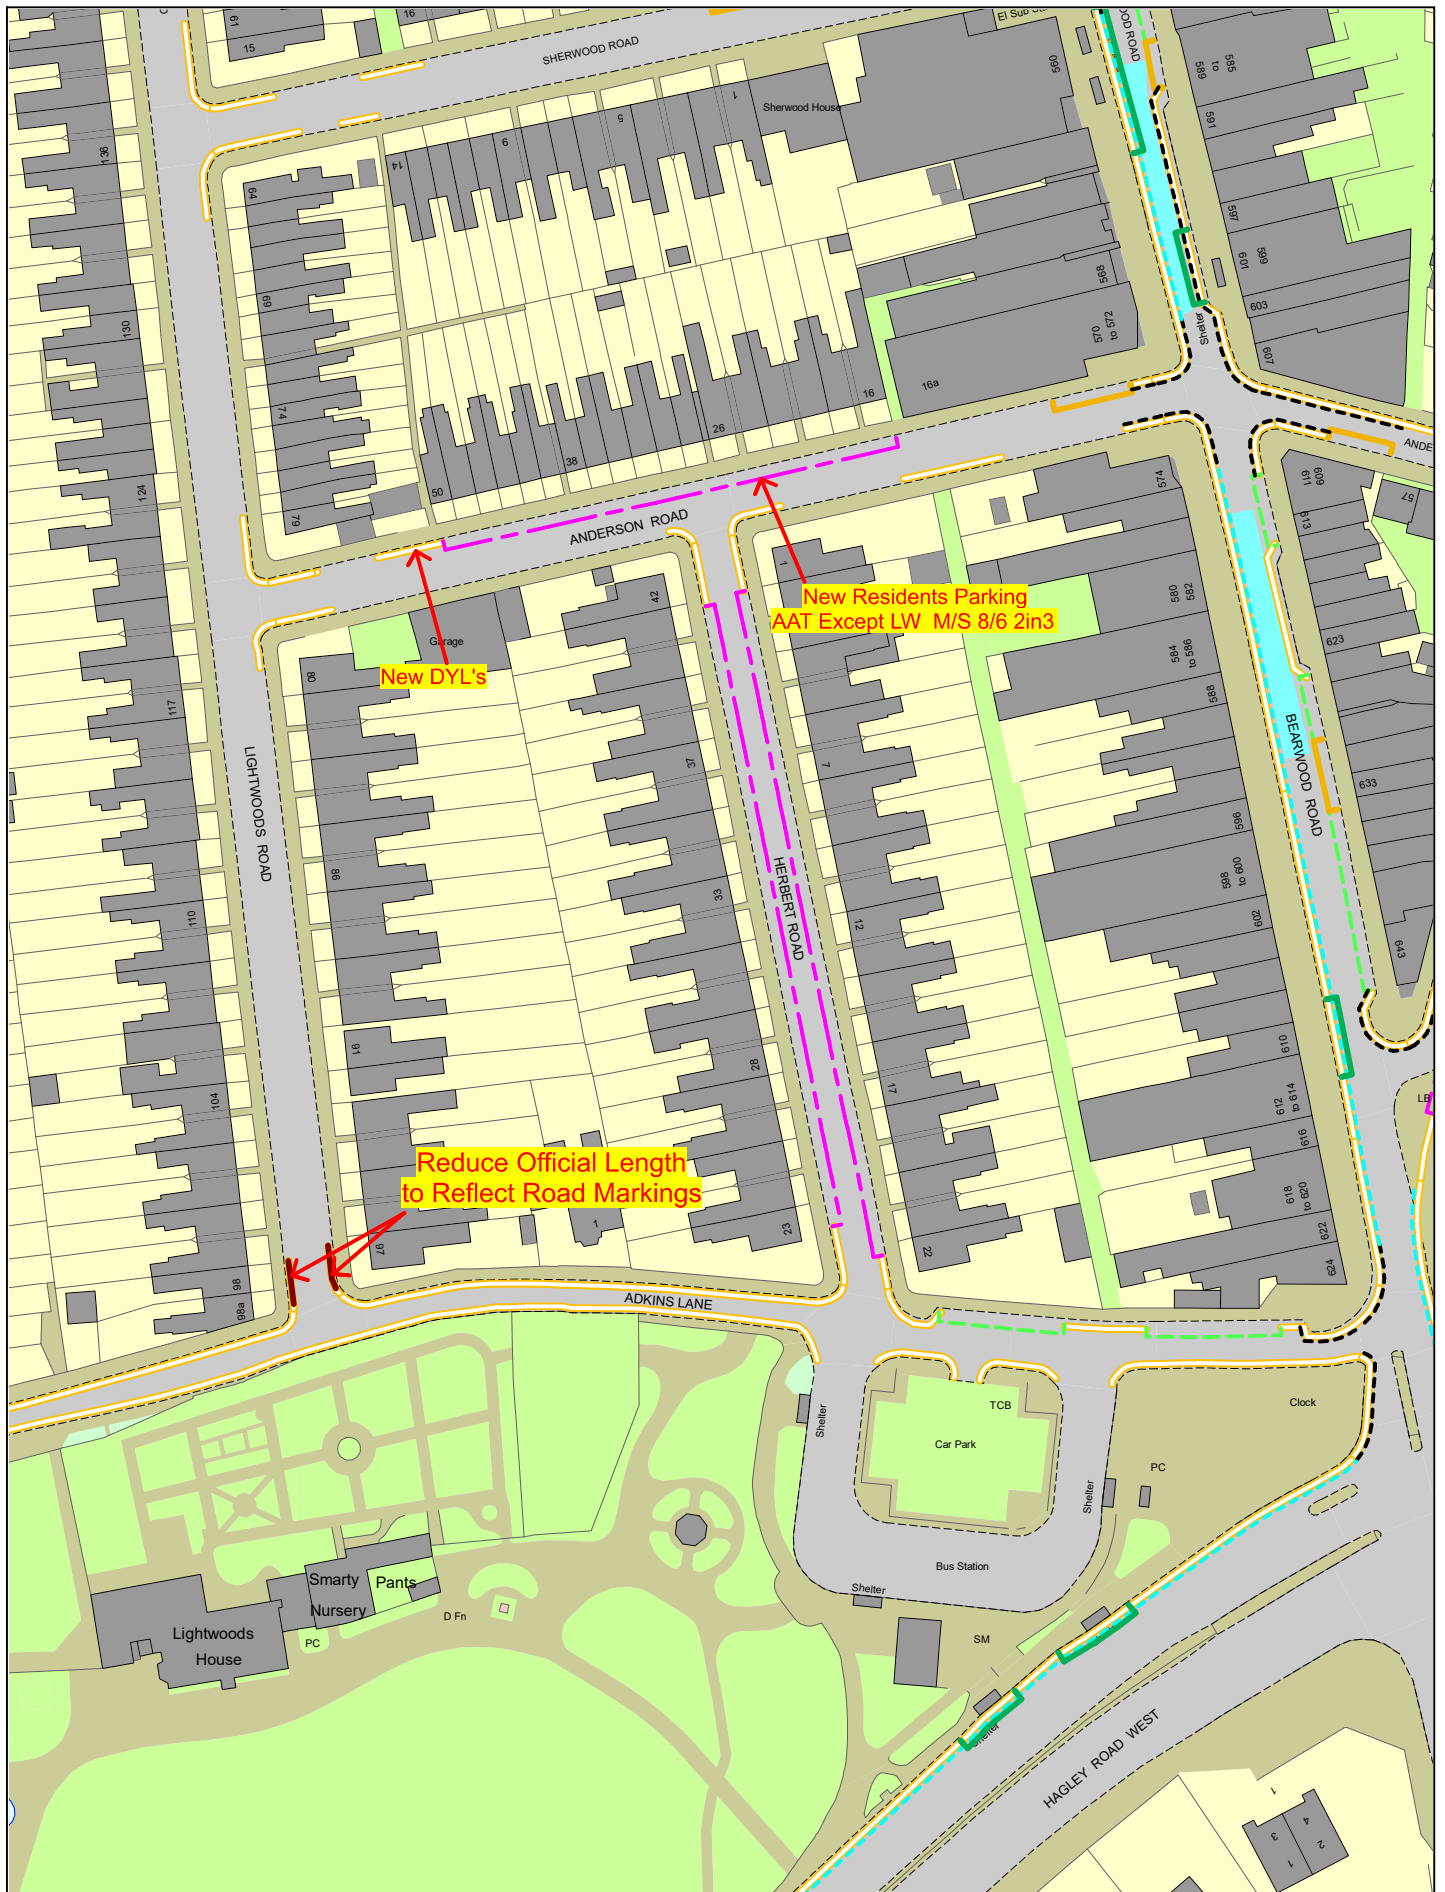

© Crown copyright. All rights reserved
Sandwell MBC
Licence No. 100023119 2022

Proposed Change to Parking Restrictions Lightwoods Road - Anderson Road

SCALE	N. T. S.
DATE	July 2022
DRAWING Set No.	40,191 S/4
DRAWN BY	P. J. W.
	Review 17 A2