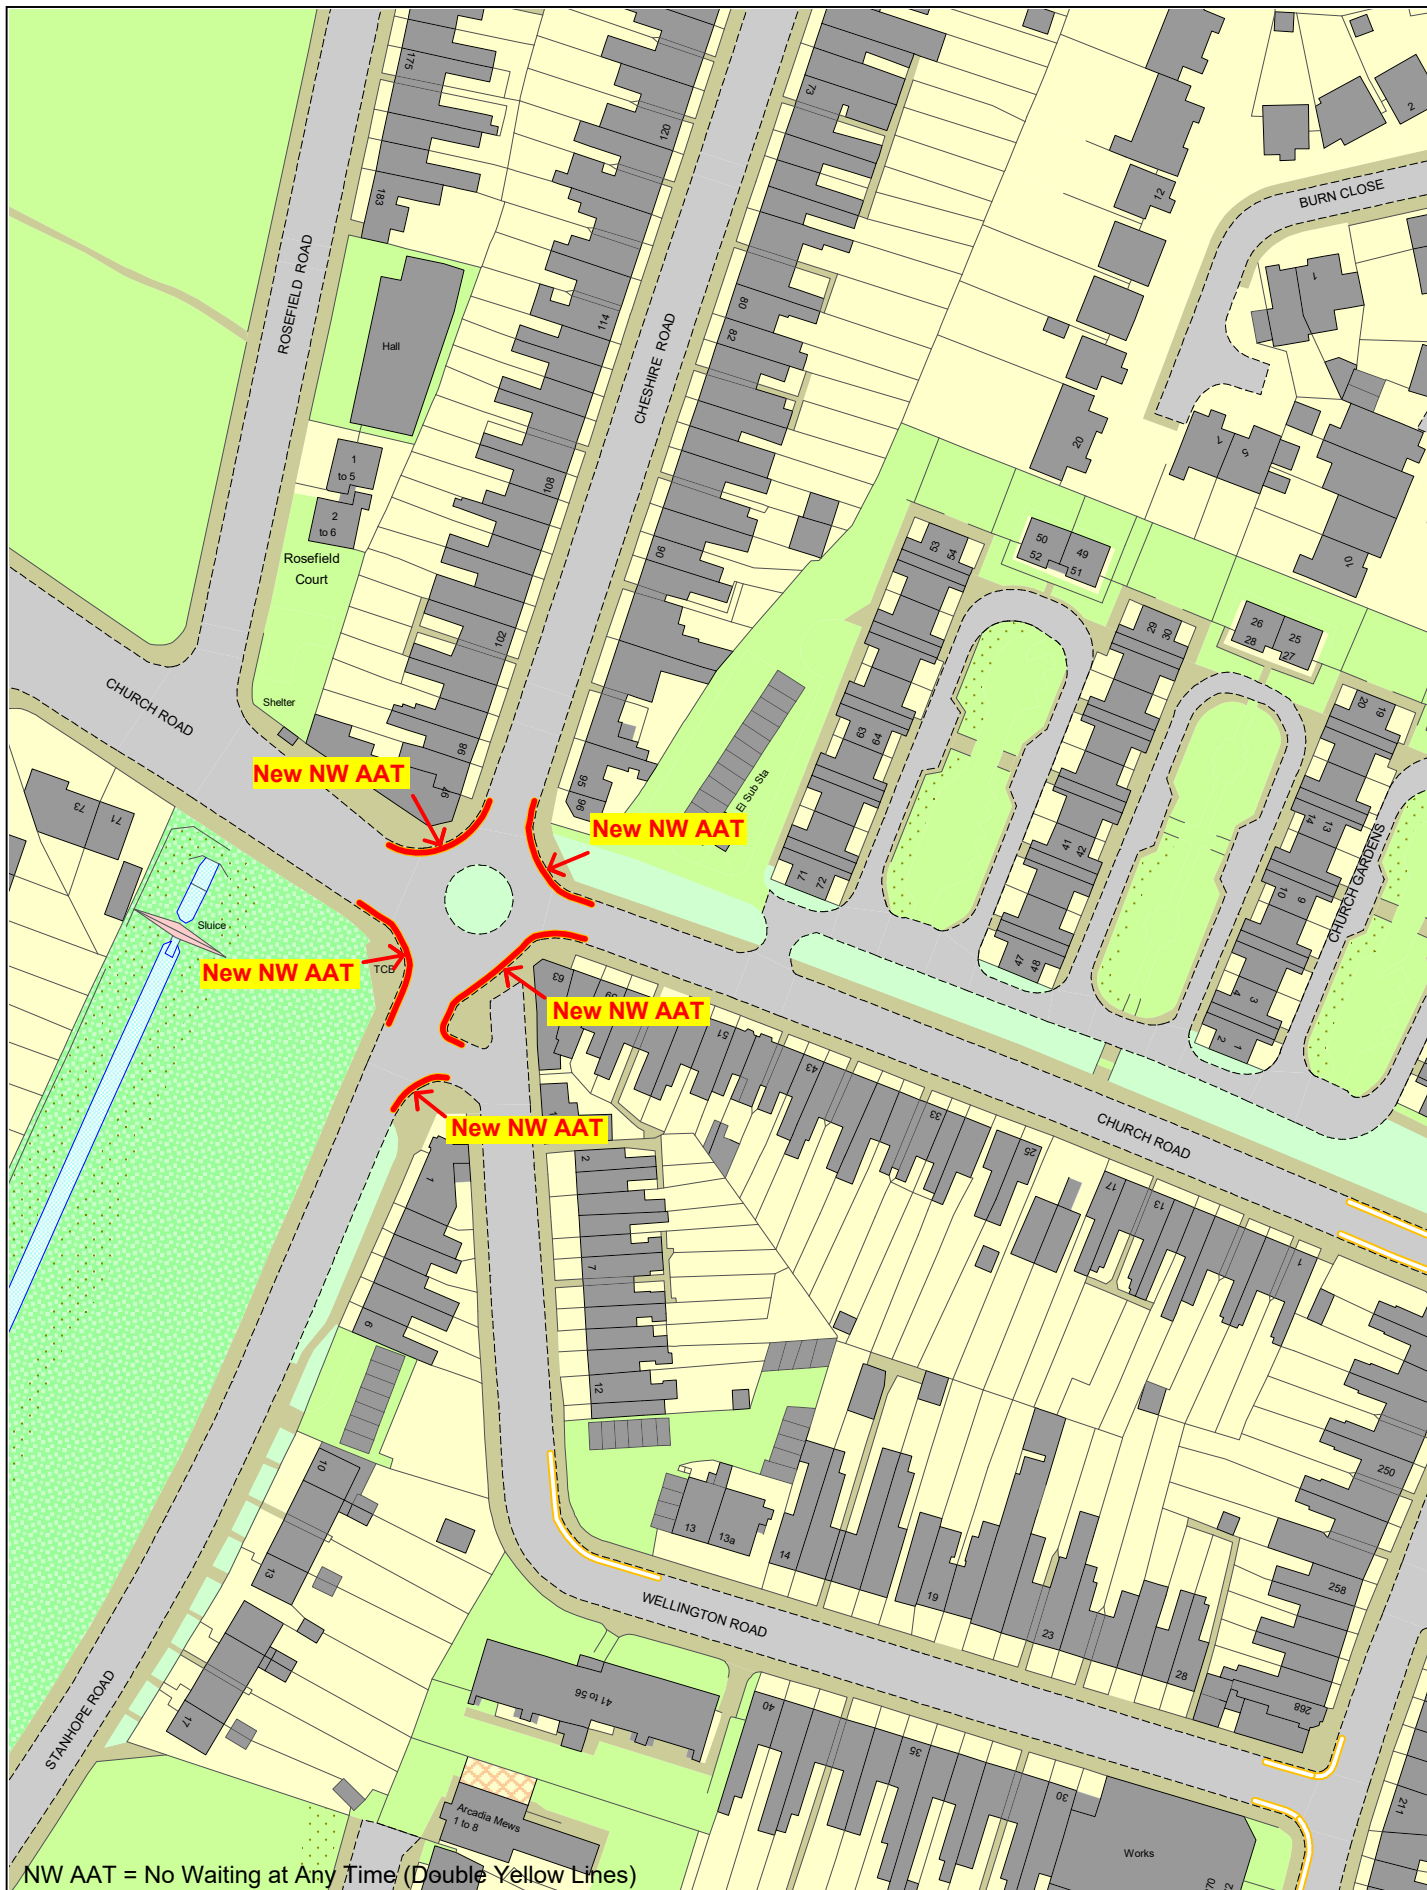

NW AAT = No Waiting at Any Time (Double Yellow Lines)

© Crown copyright. All rights reserved
Sandwell MBC
Licence No. 100023119 2022

Proposed Change to Parking Restrictions Church Road Cheshire Road & Stanhope Road, Smethwick

SCALE	N. T. S.
DATE	July 2022
DRAWING SET No.	40,191 ST/4
DRAWN BY	P. J. W.
	Review No17 A2