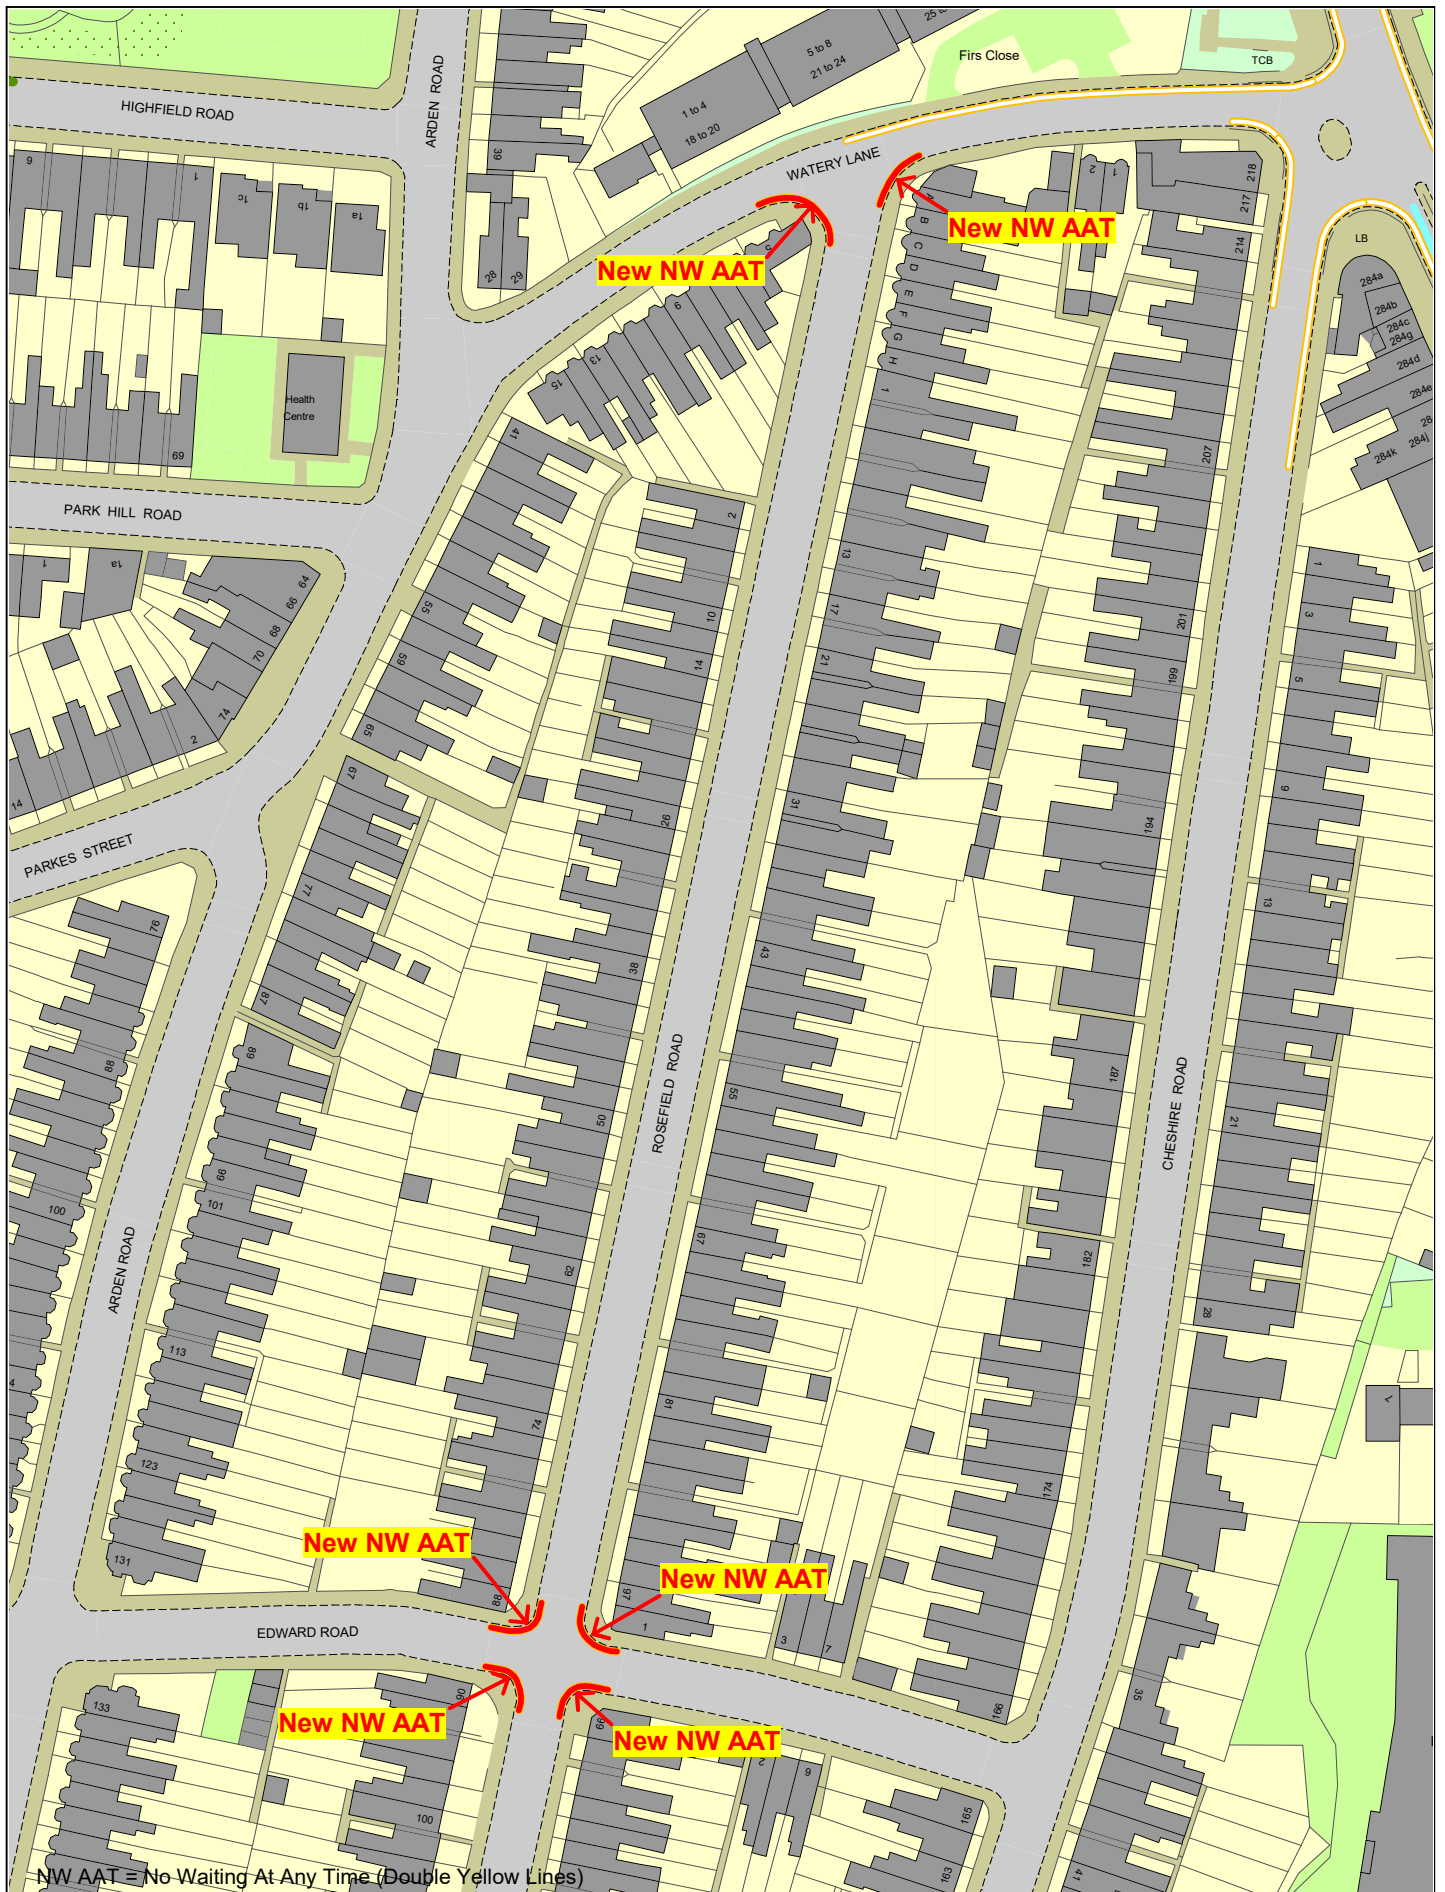

© Crown copyright. All rights reserved
Sandwell MBC
Licence No. 100023119 2022

Proposed Change to Parking Restrictions Rosefield Road, Watery Lane & Edward Road, Smethwick

SCALE	N. T. S.
DATE	July 2022
DRAWING Set No.	40,191 S/4
DRAWN BY	P. J. W.
	Review No17 A1