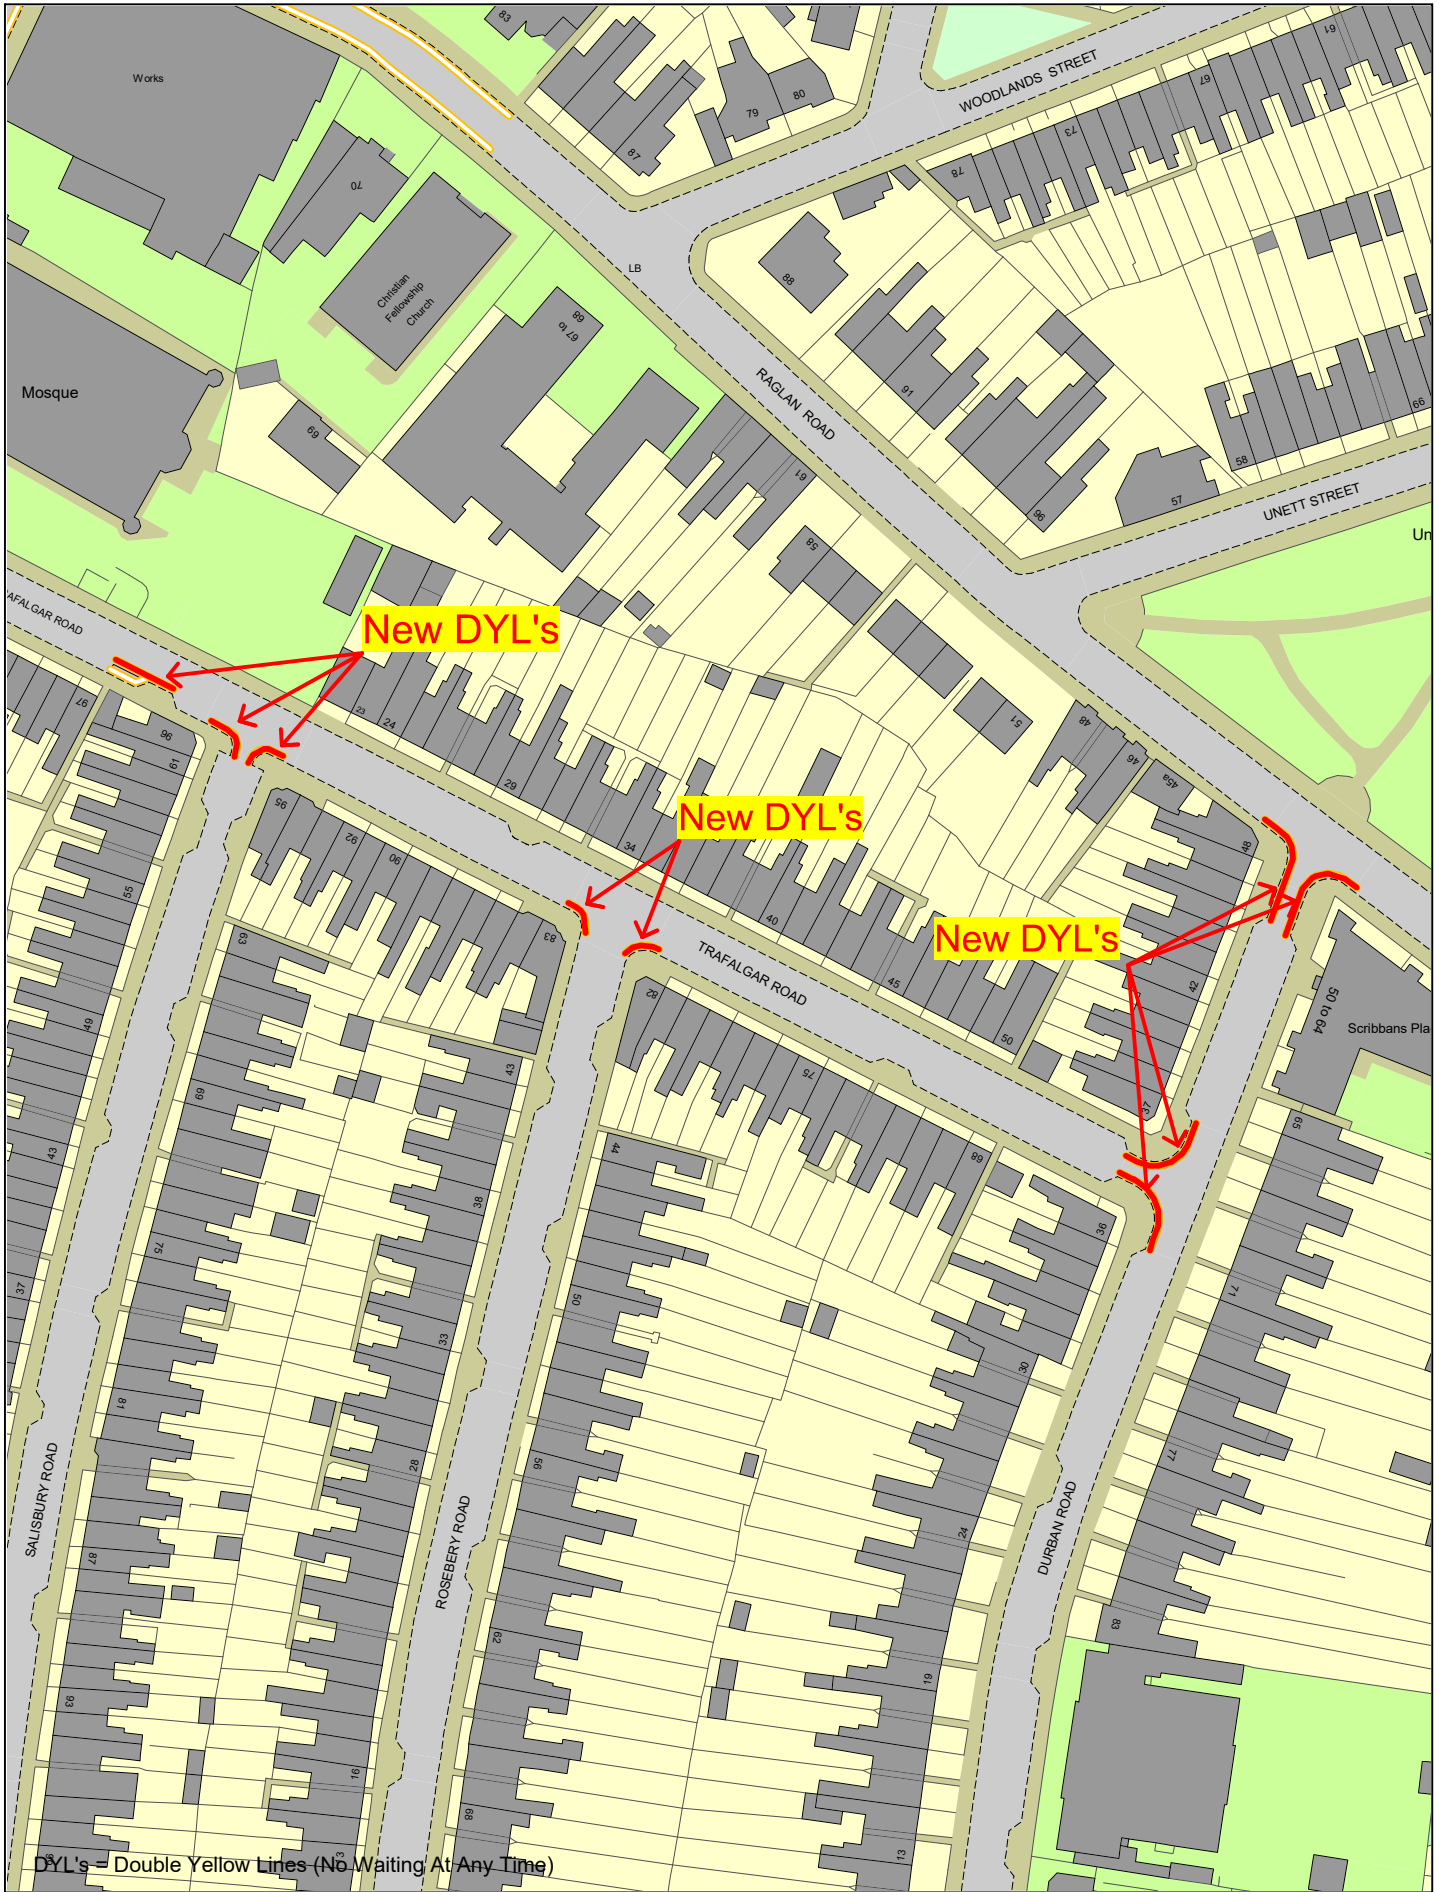

DYL's = Double Yellow Lines (No Waiting At Any Time)

© Crown copyright. All rights reserved
Sandwell MBC
Licence No. 100023119 2022

Proposed Change to Parking Restrictions Trafalgar Road, Cape Hill

SCALE	N. T. S.
DATE	July 2022
DRAWING Set No.	40,191 S/4
DRAWN BY	P. J. W.
	Review 17 A1