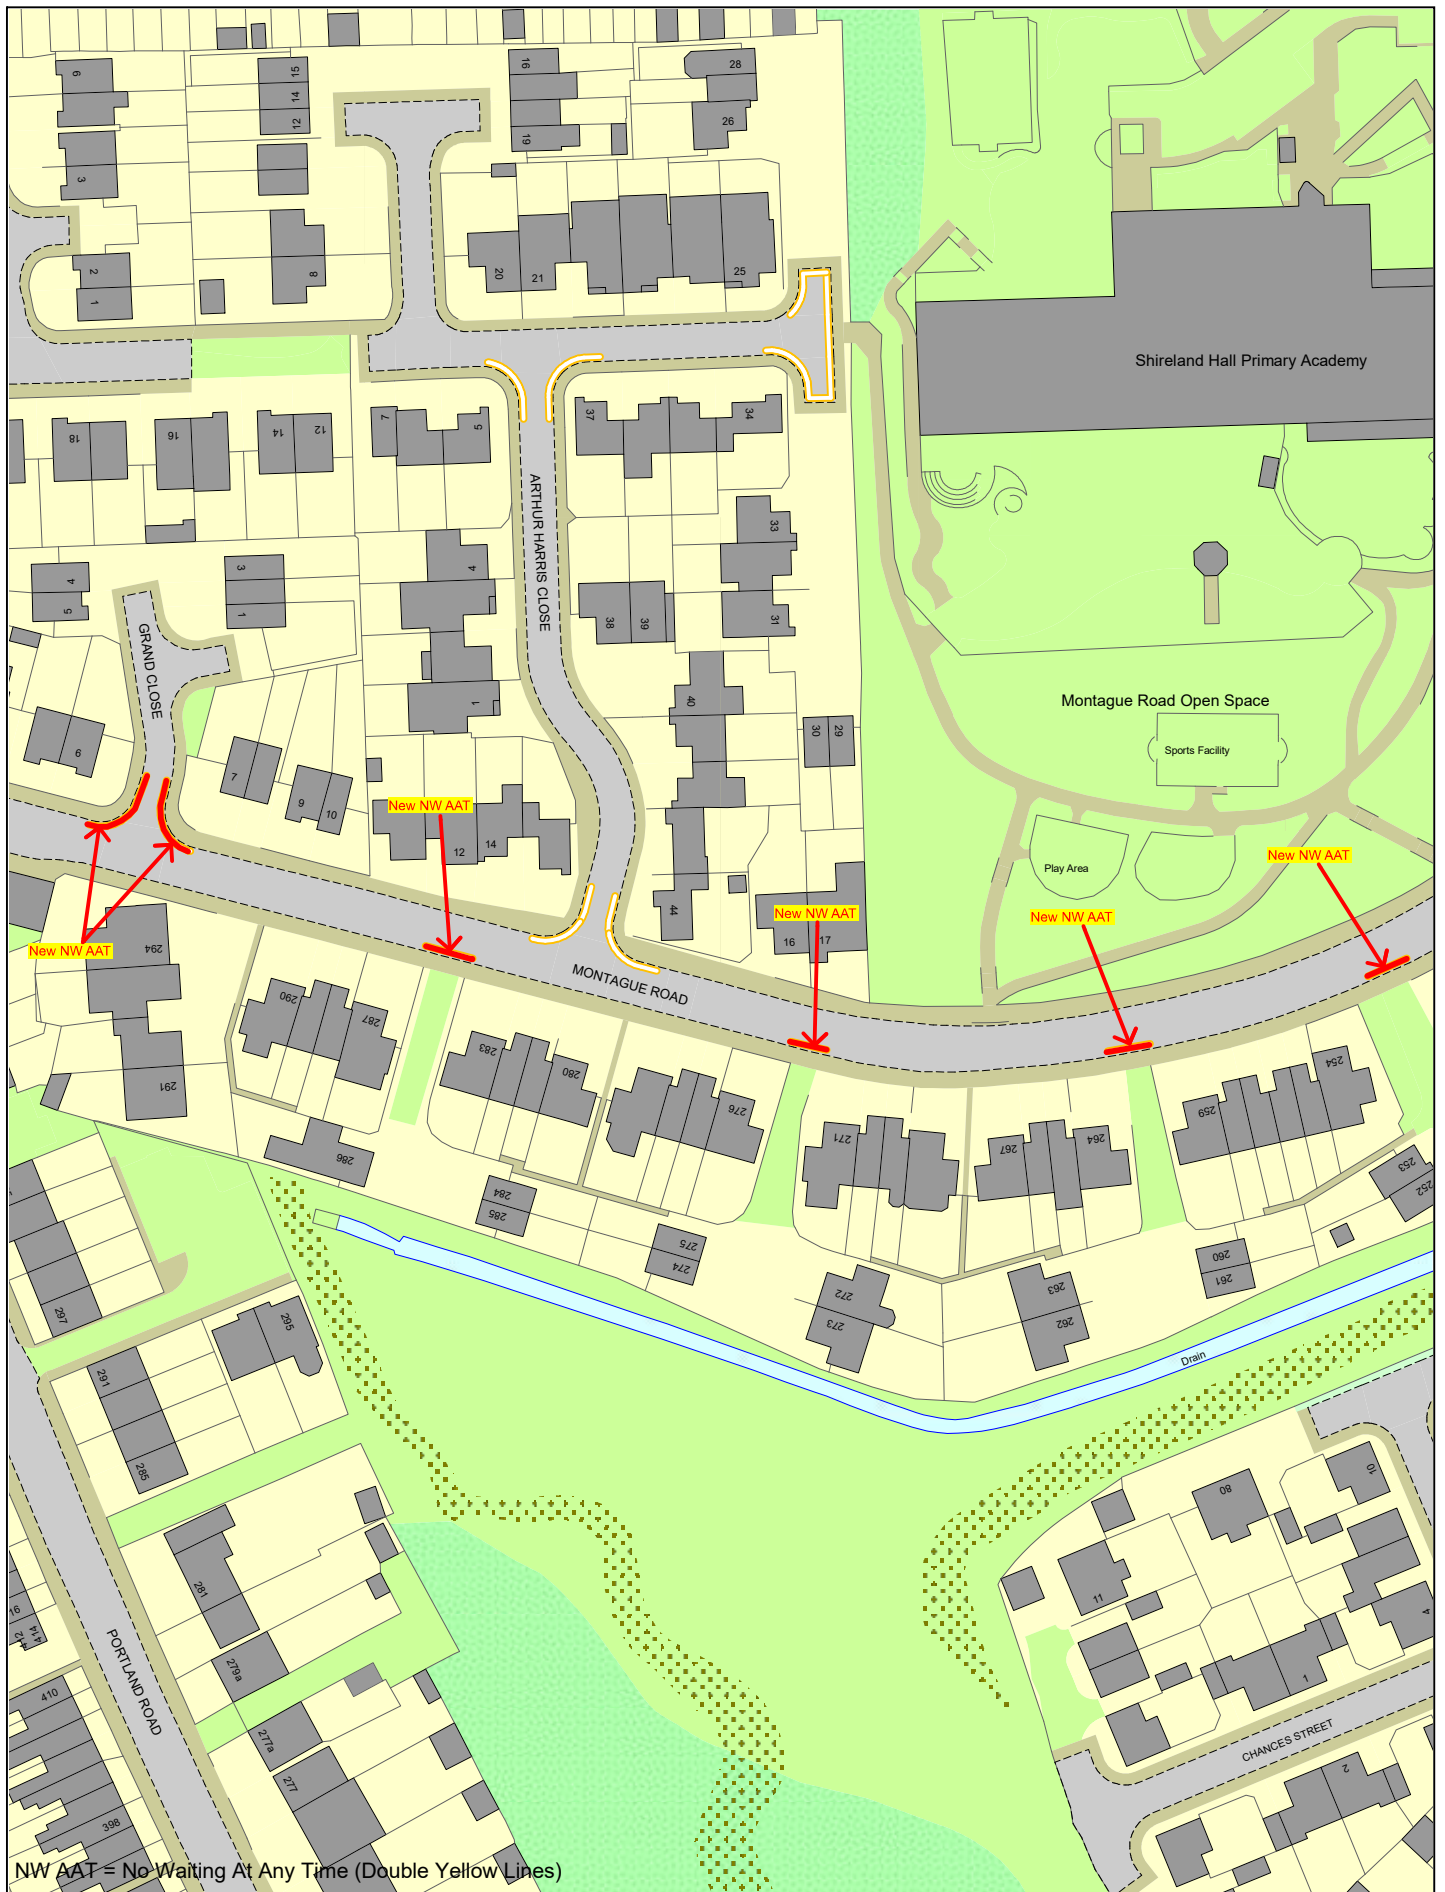

Proposed Change to Parking Restrictions Merrivale Road, Bearwood (south)

SCALE	N. T. S.
DATE	July 2022
DRAWING Set No.	40,191 S/4
DRAWN BY	P. J. W.
	Review 17 A2

© Crown copyright. All rights reserved
 Sandwell MBC
 Licence No. 100023119 2022

Proposed Change to Parking Restrictions Milcote Road, Lightwoods Road & Three Shires Oak Road

SCALE	N. T. S.
DATE	July 2022
DRAWING Set No.	40,191 S/4
DRAWN BY	P. J. W.
	Review 17 A2

NW AAT = No Waiting At Any Time (Double Yellow Lines)