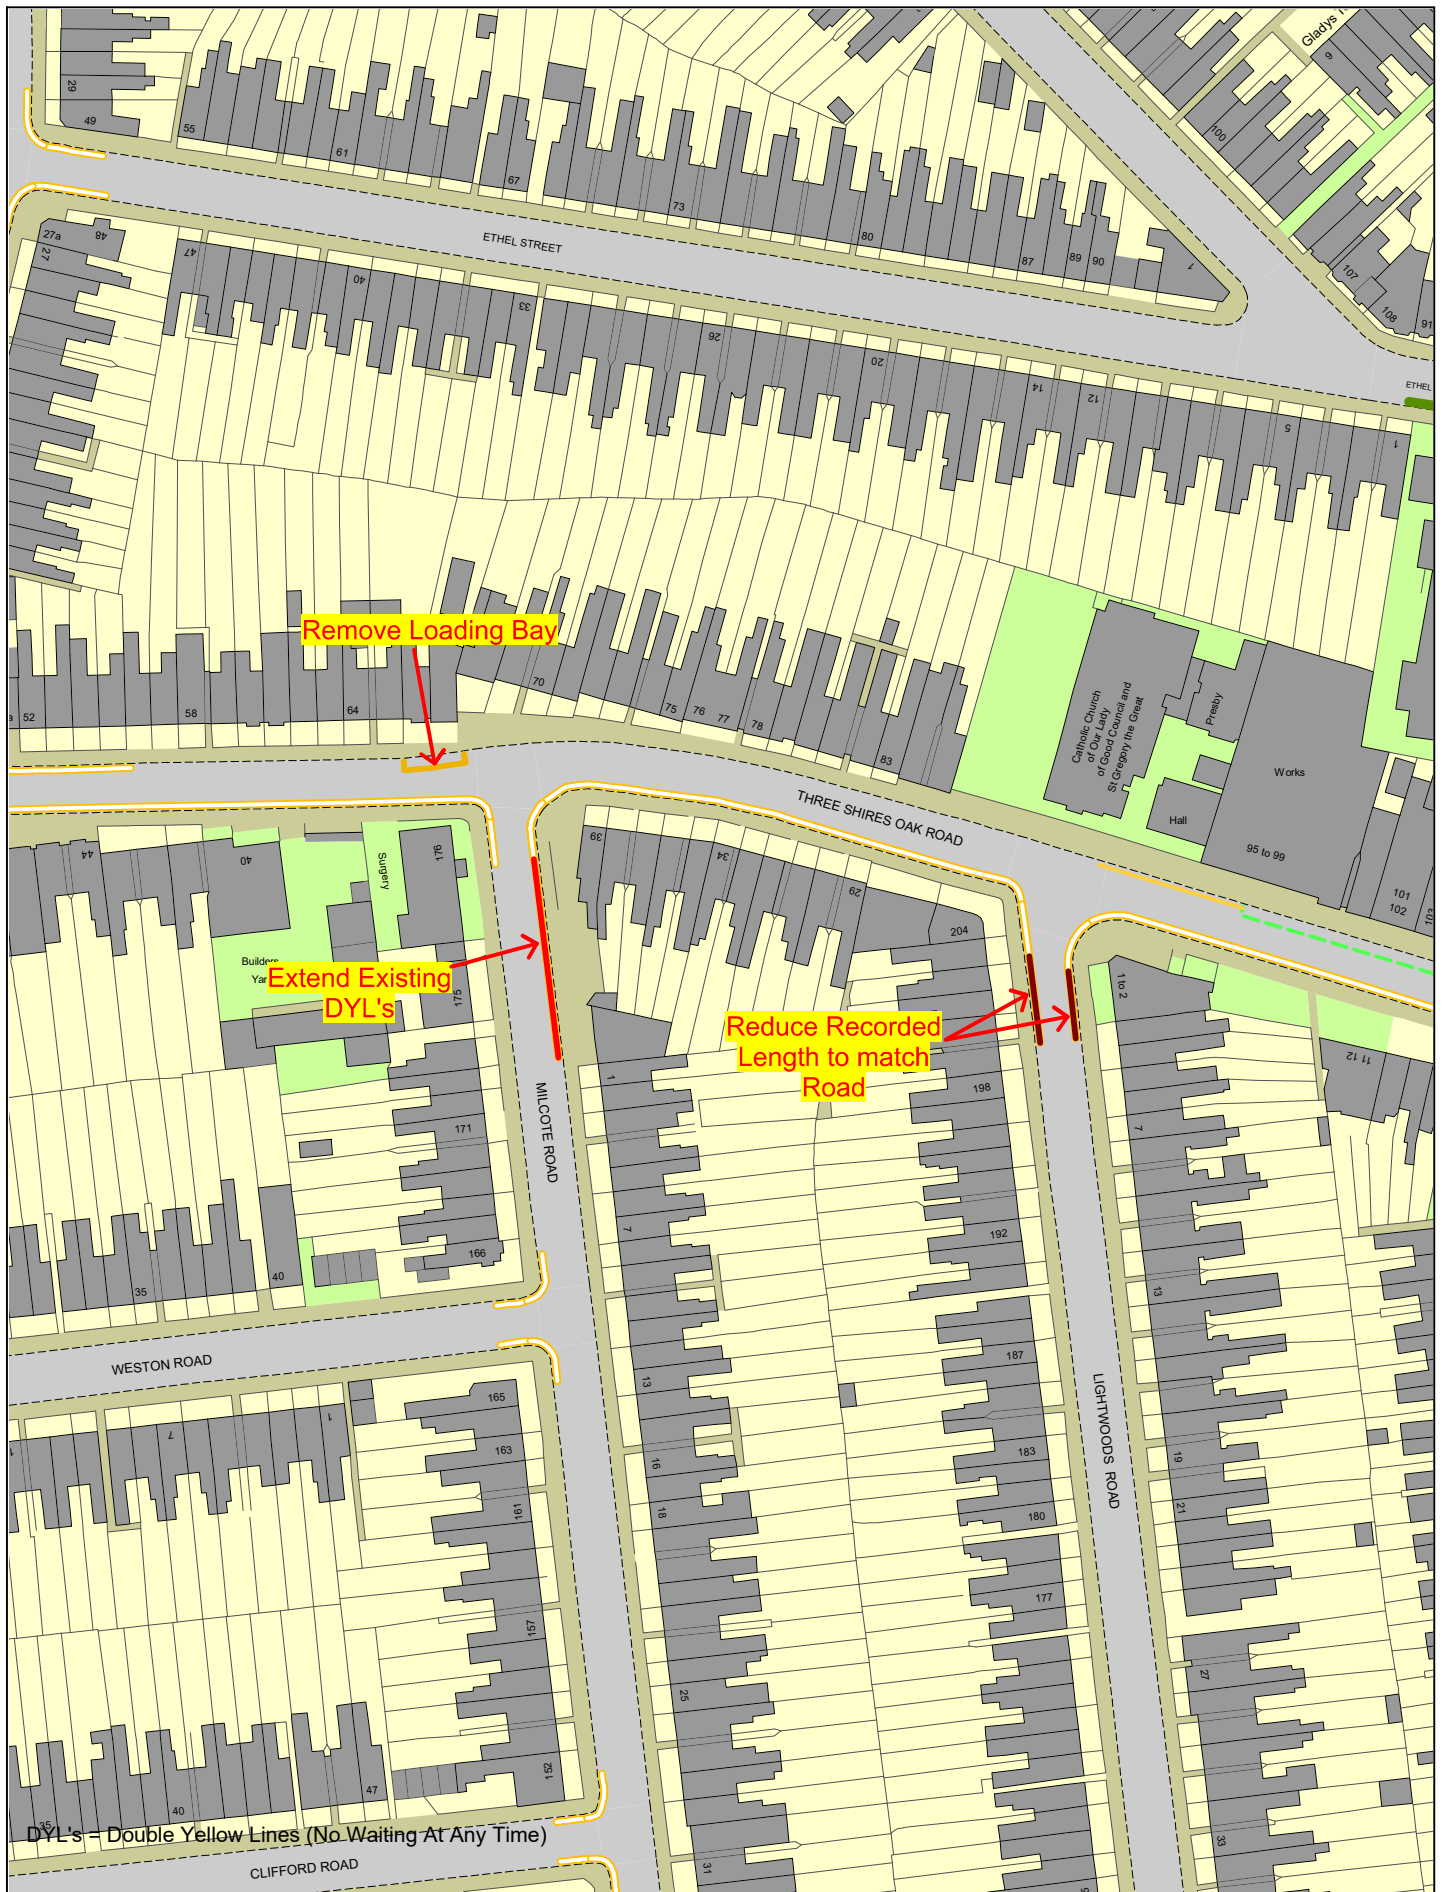

© Crown copyright. All rights reserved
Sandwell MBC
Licence No. 100023119 2022

Proposed Change to Parking Restrictions Milcote Road, Lightwoods Road & Three Shires Oak Road

SCALE	N. T. S.
DATE	July 2022
DRAWING Set No.	40,191 S/4
DRAWN BY	P. J. W.
	Review 17 A2