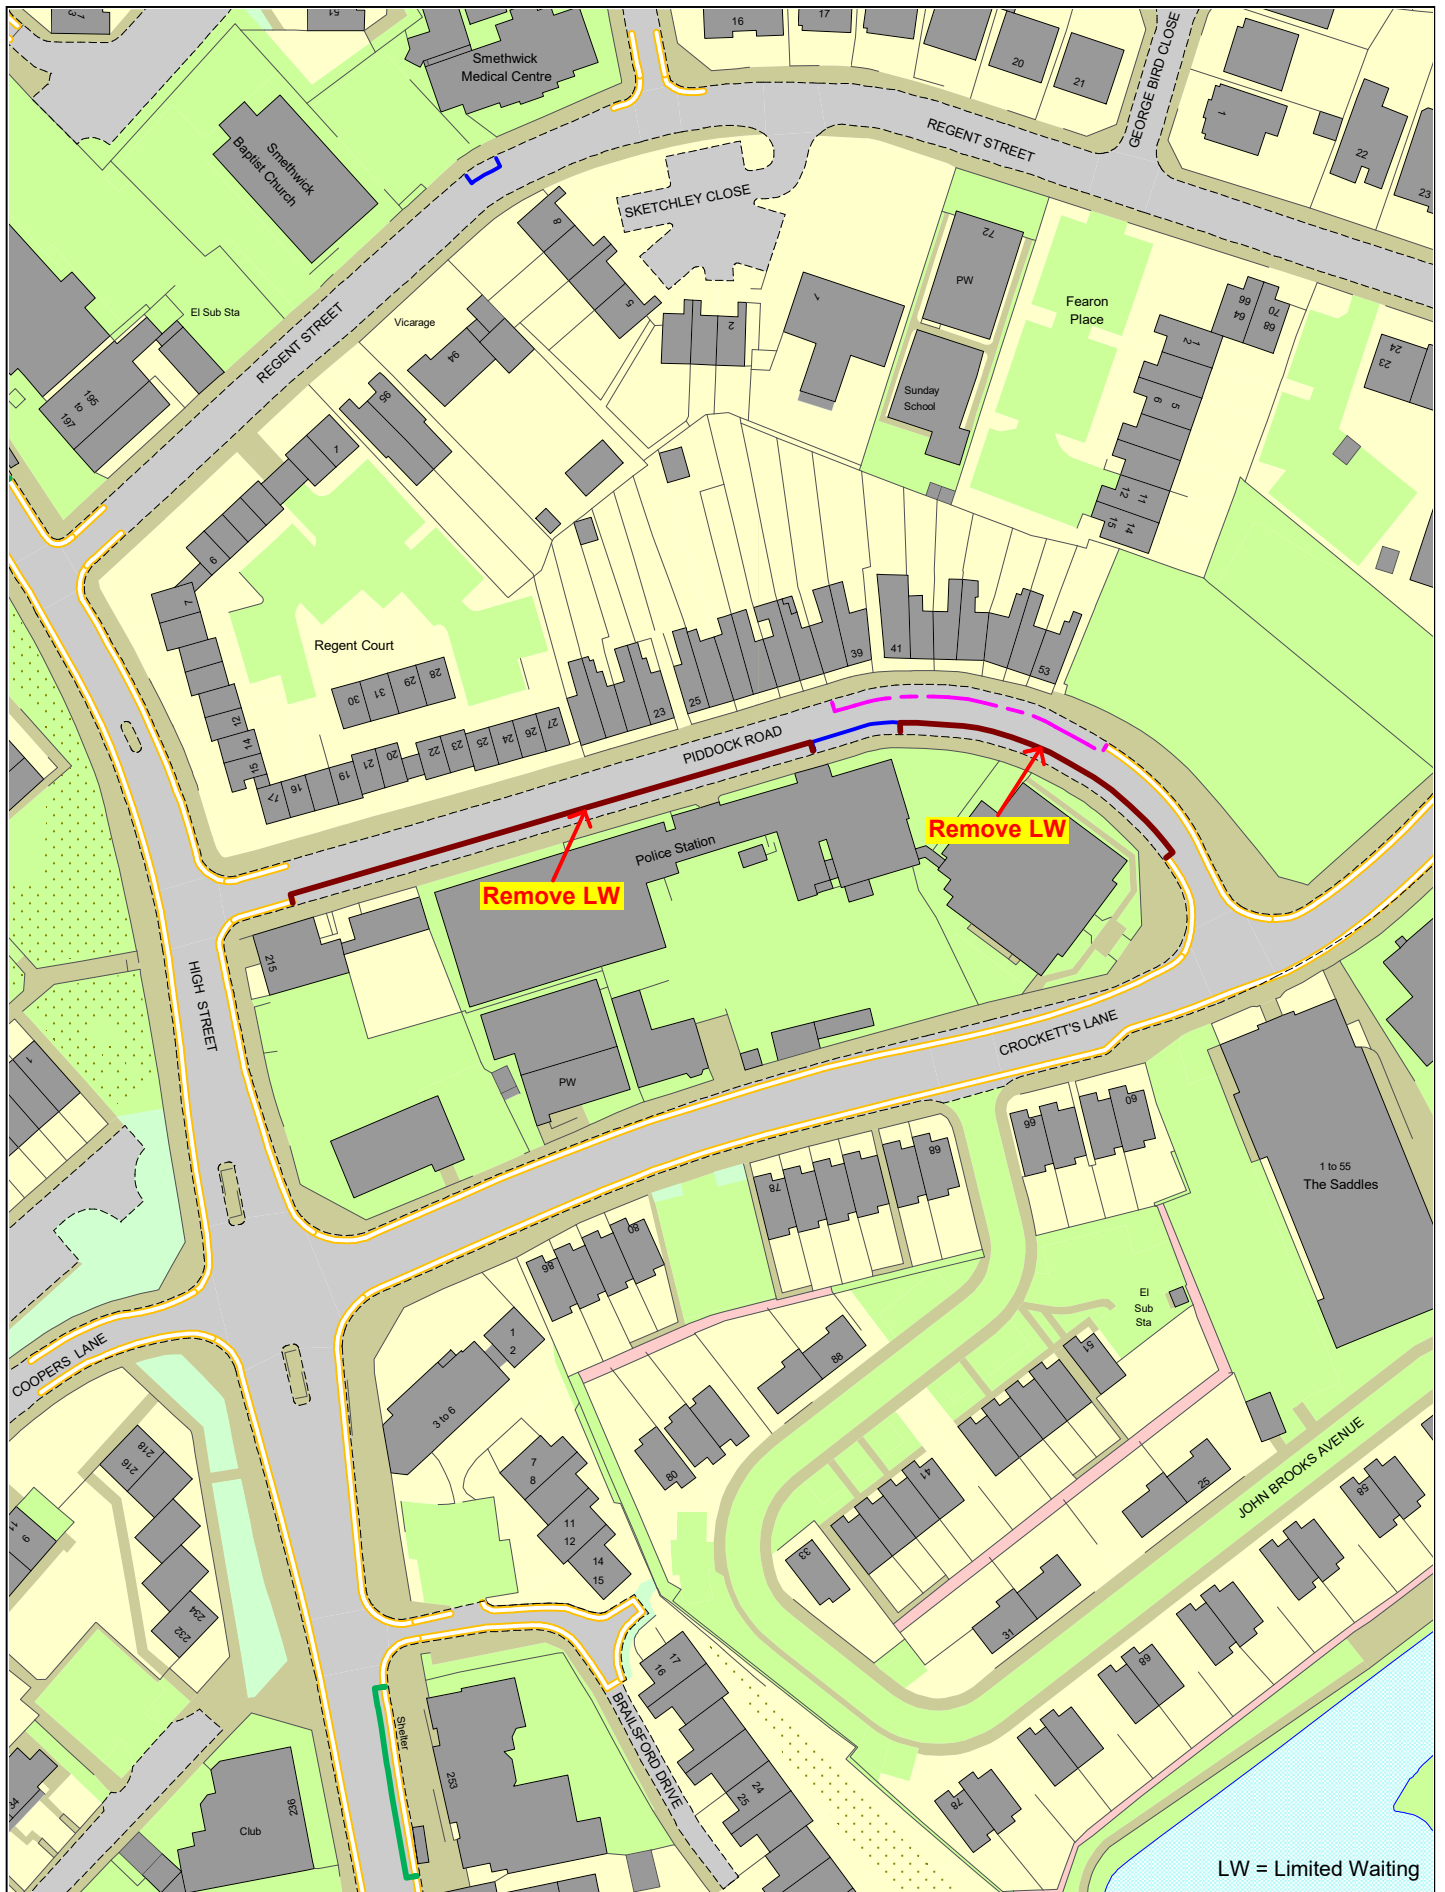

© Crown copyright. All rights reserved
Sandwell MBC
Licence No. 100023119 2022

Proposed Change to Parking Restrictions Piddock Road, Smethwick

SCALE	N. T. S.
DATE	July 2022
DRAWING Set No.	40,191 S/4
DRAWN BY	P. J. W.
	Review No17 A1