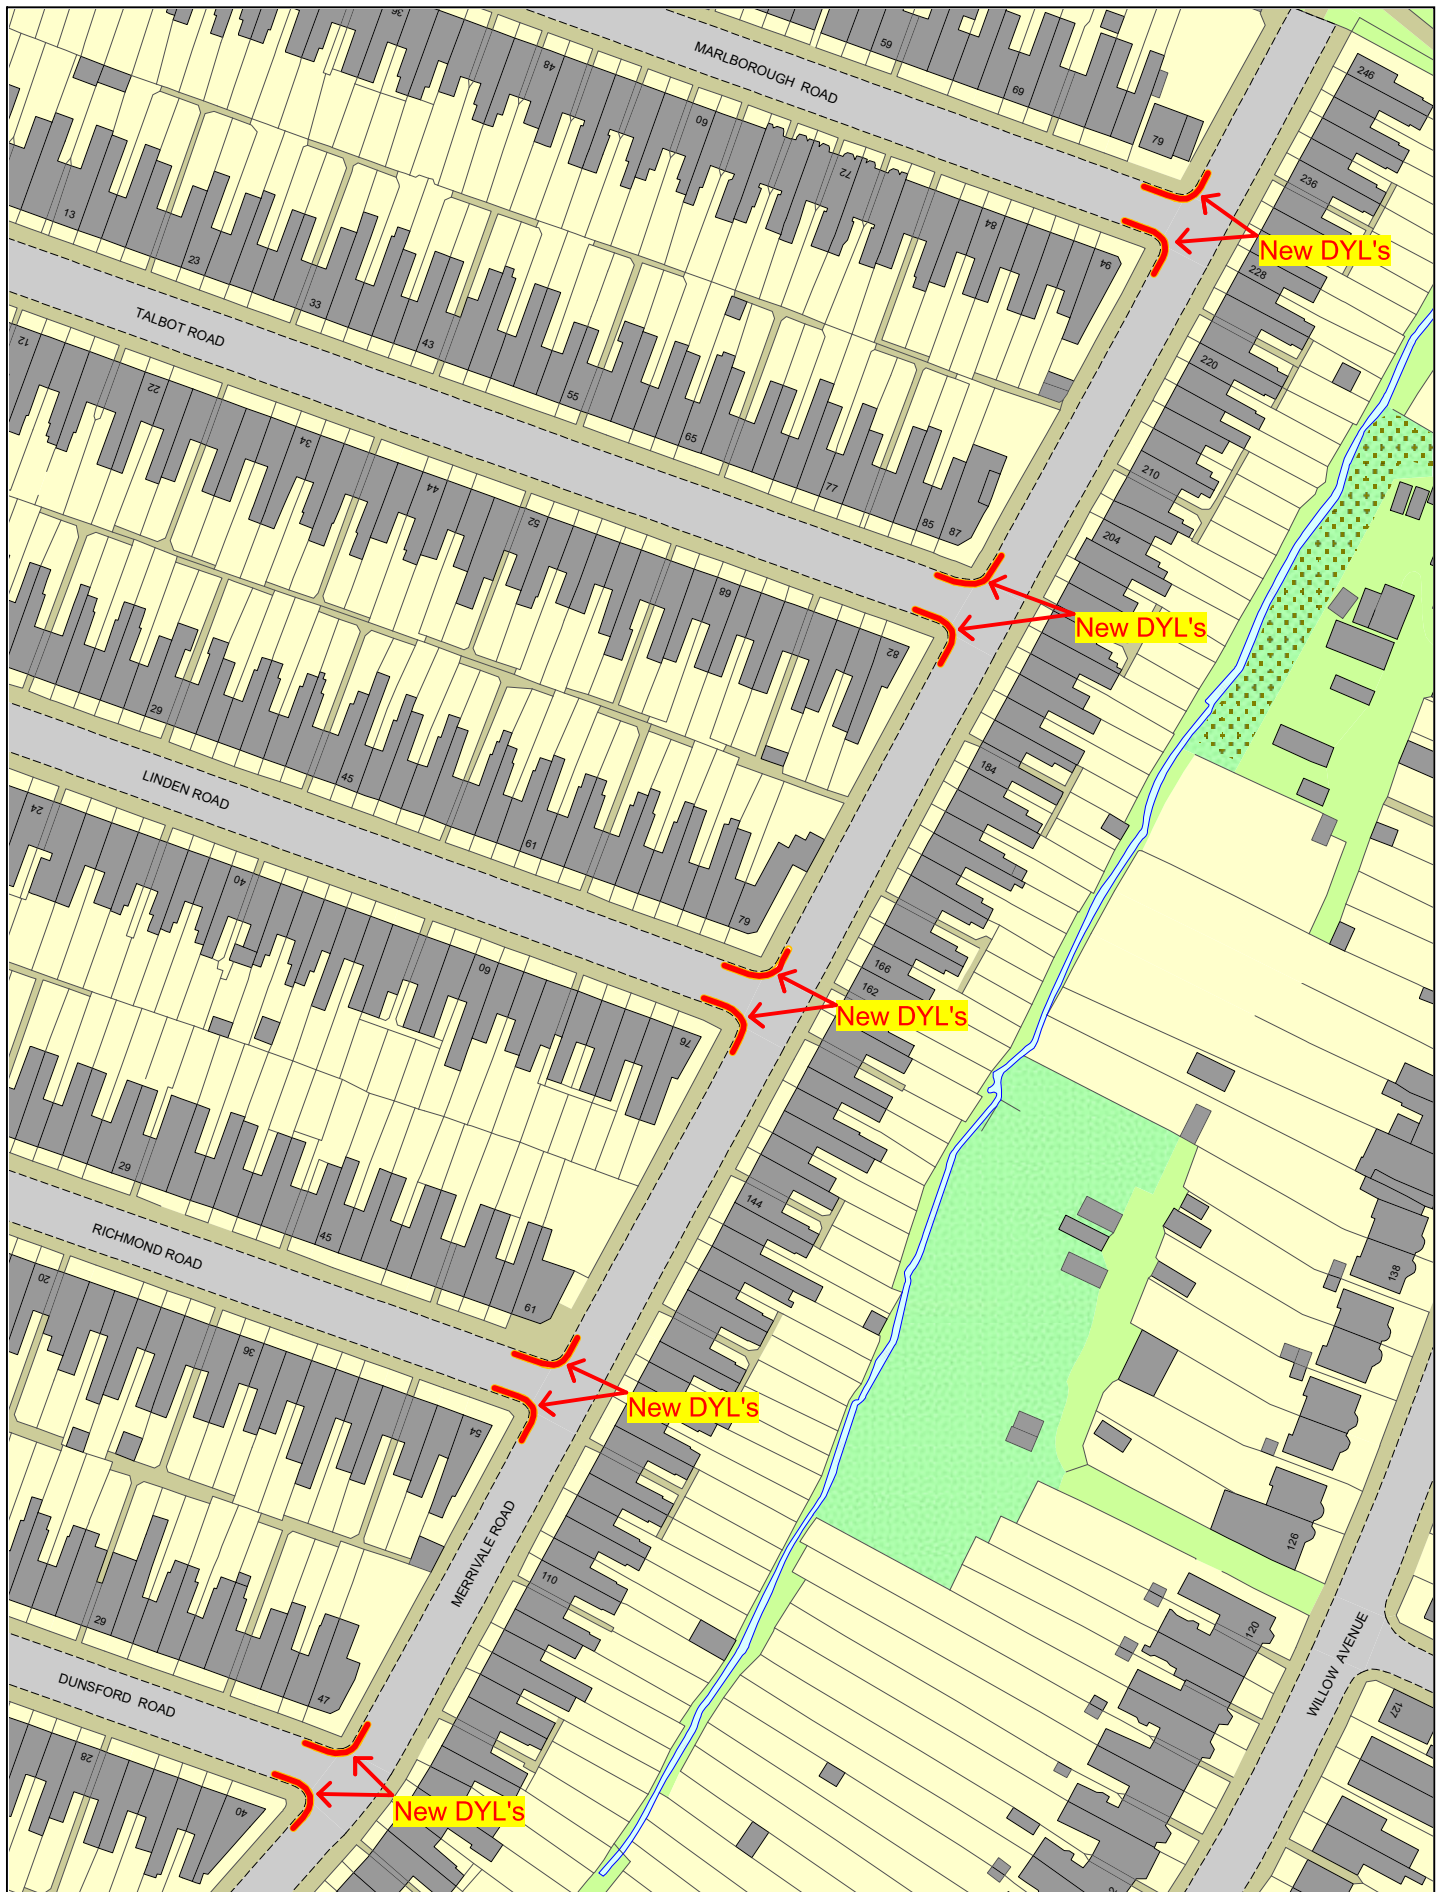

Proposed Change to Parking Restrictions Lightwoods Road - Anderson Road

SCALE	N. T. S.
DATE	July 2022
DRAWING Set No.	40,191 S/4
DRAWN BY	P. J. W.
	Review 17 A2

© Crown copyright. All rights reserved
 Sandwell MBC
 Licence No. 100023119 2022