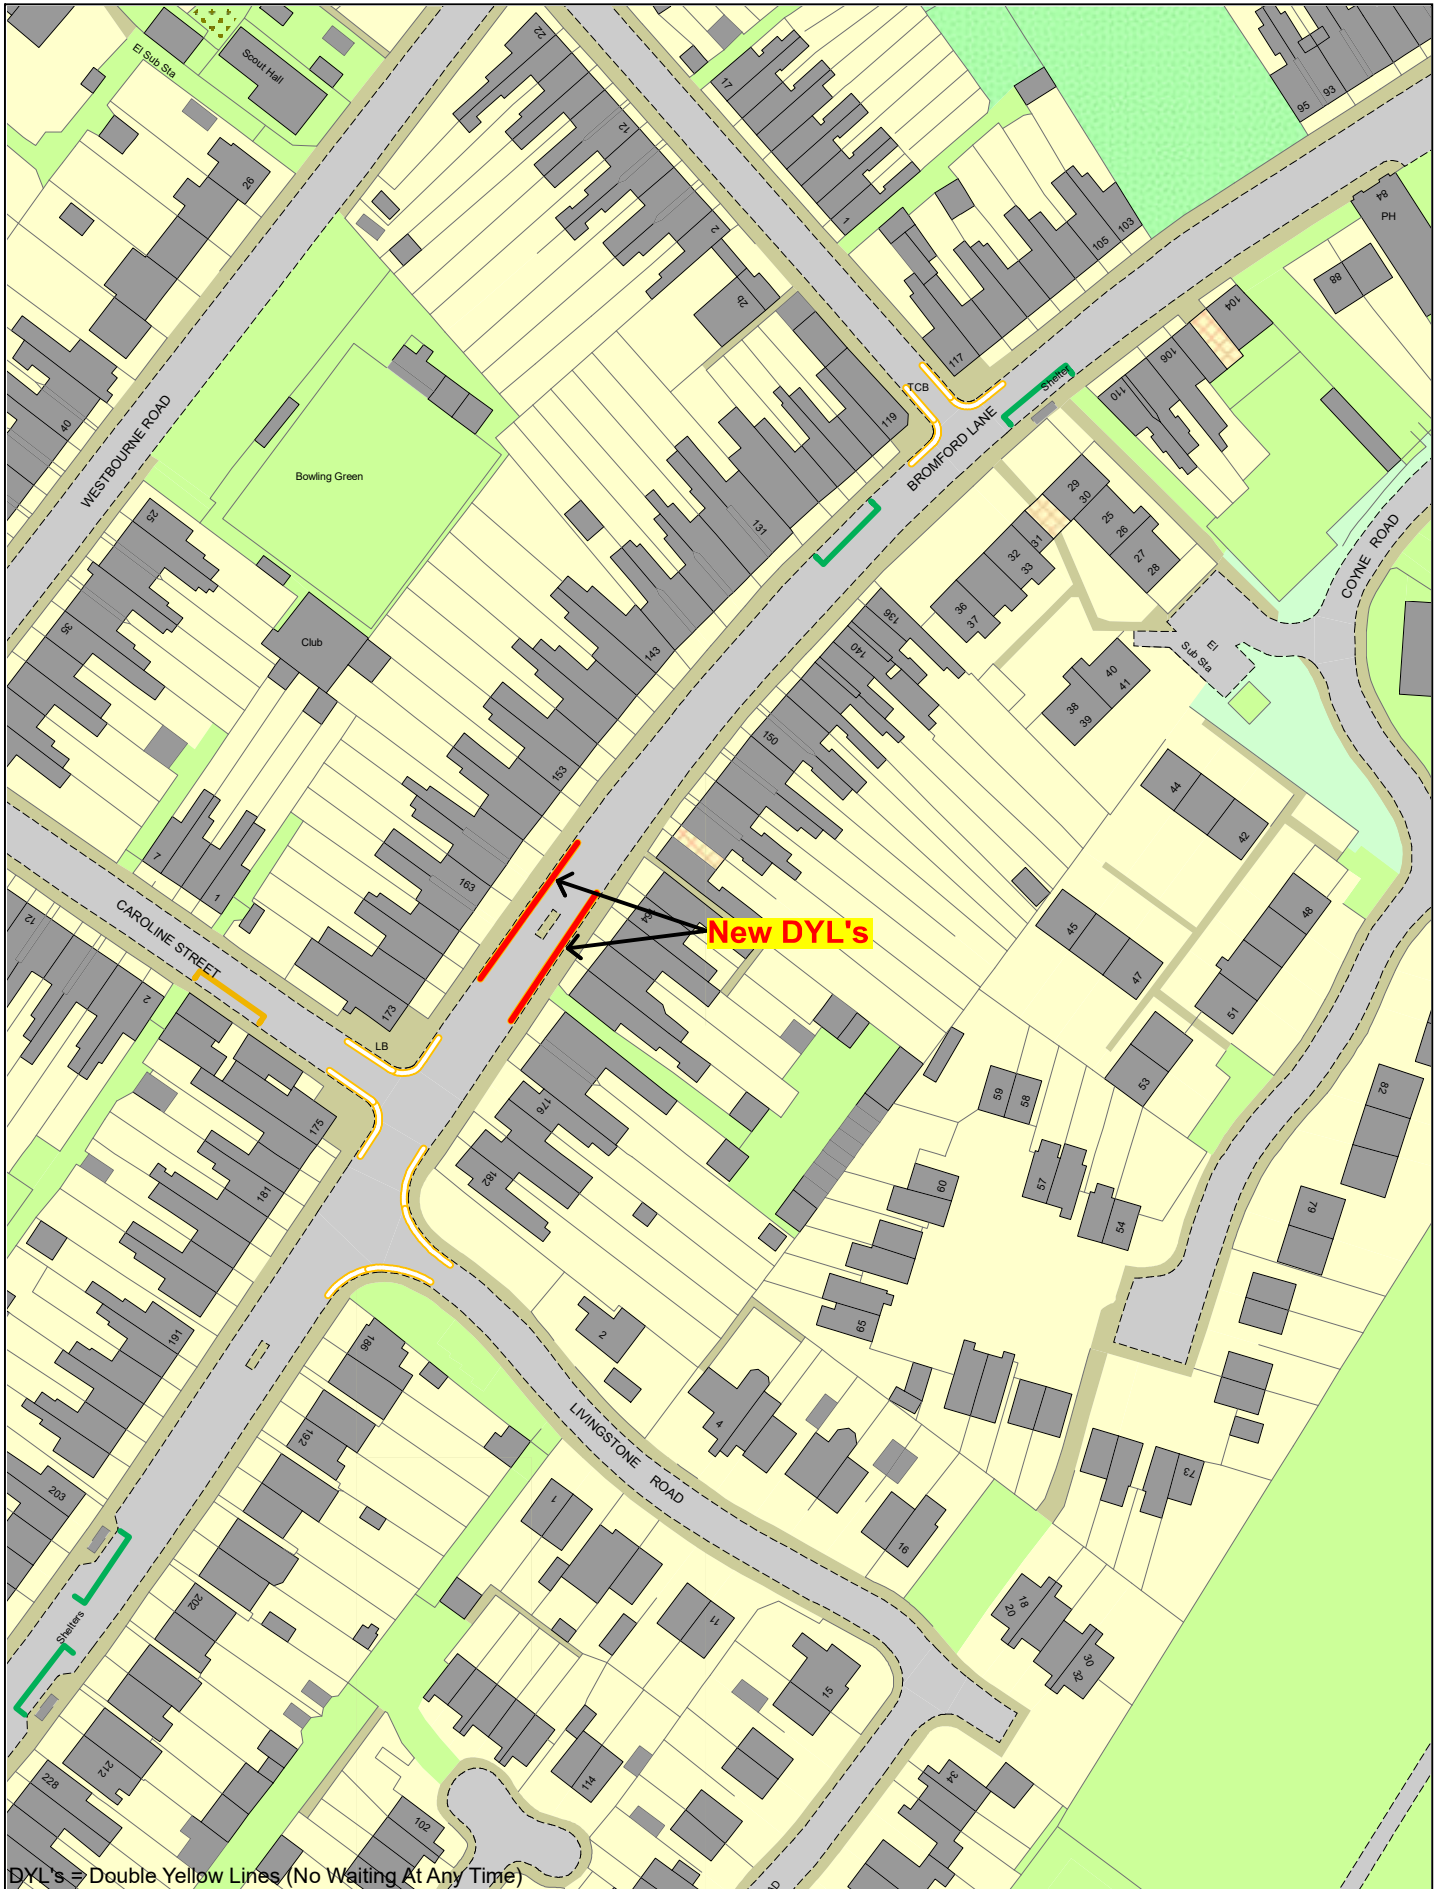

© Crown copyright. All rights reserved
 Sandwell MBC
 Licence No. 100023119 2022

Proposed Change to Parking Restrictions Bridge Street, West Bromwich

SCALE	N. T. S.
DATE	June 2022
DRAWING SET No.	40,318 S/4
DRAWN BY	P. J. W.
	Review No18 WB