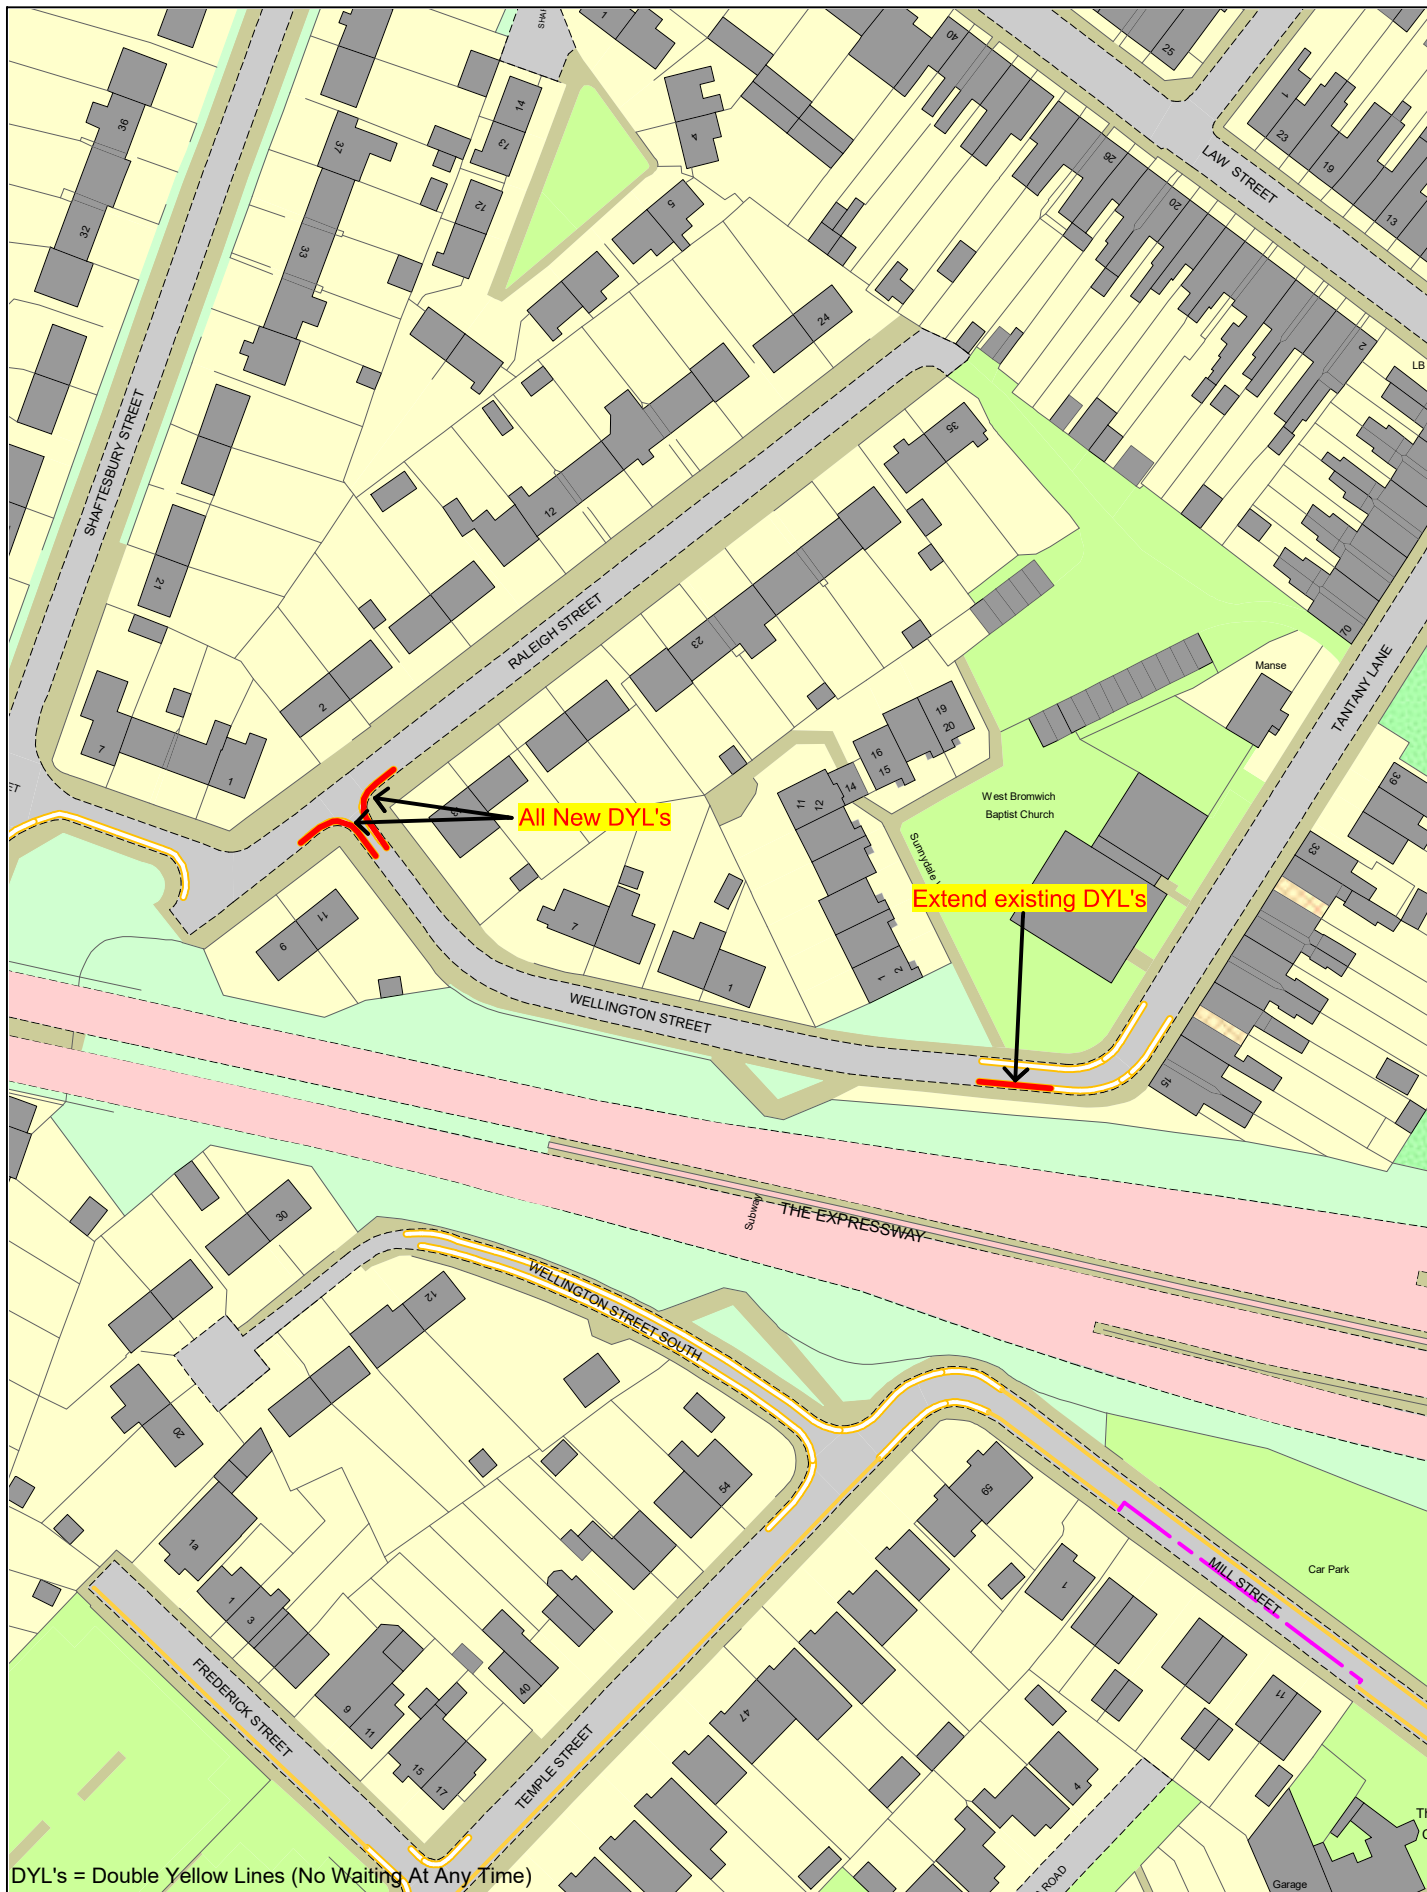

DYL's = Double Yellow Lines (No Waiting At Any Time)

© Crown copyright. All rights reserved
Sandwell MBC
Licence No. 100023119 2022

Proposed Change to Parking Restrictions Wellington Street, West Bromwich

SCALE	N. T. S.
DATE	May 2022
DRAWING SET No.	40,318 S/4
DRAWN BY	P. J. W.
	Review No18 A7