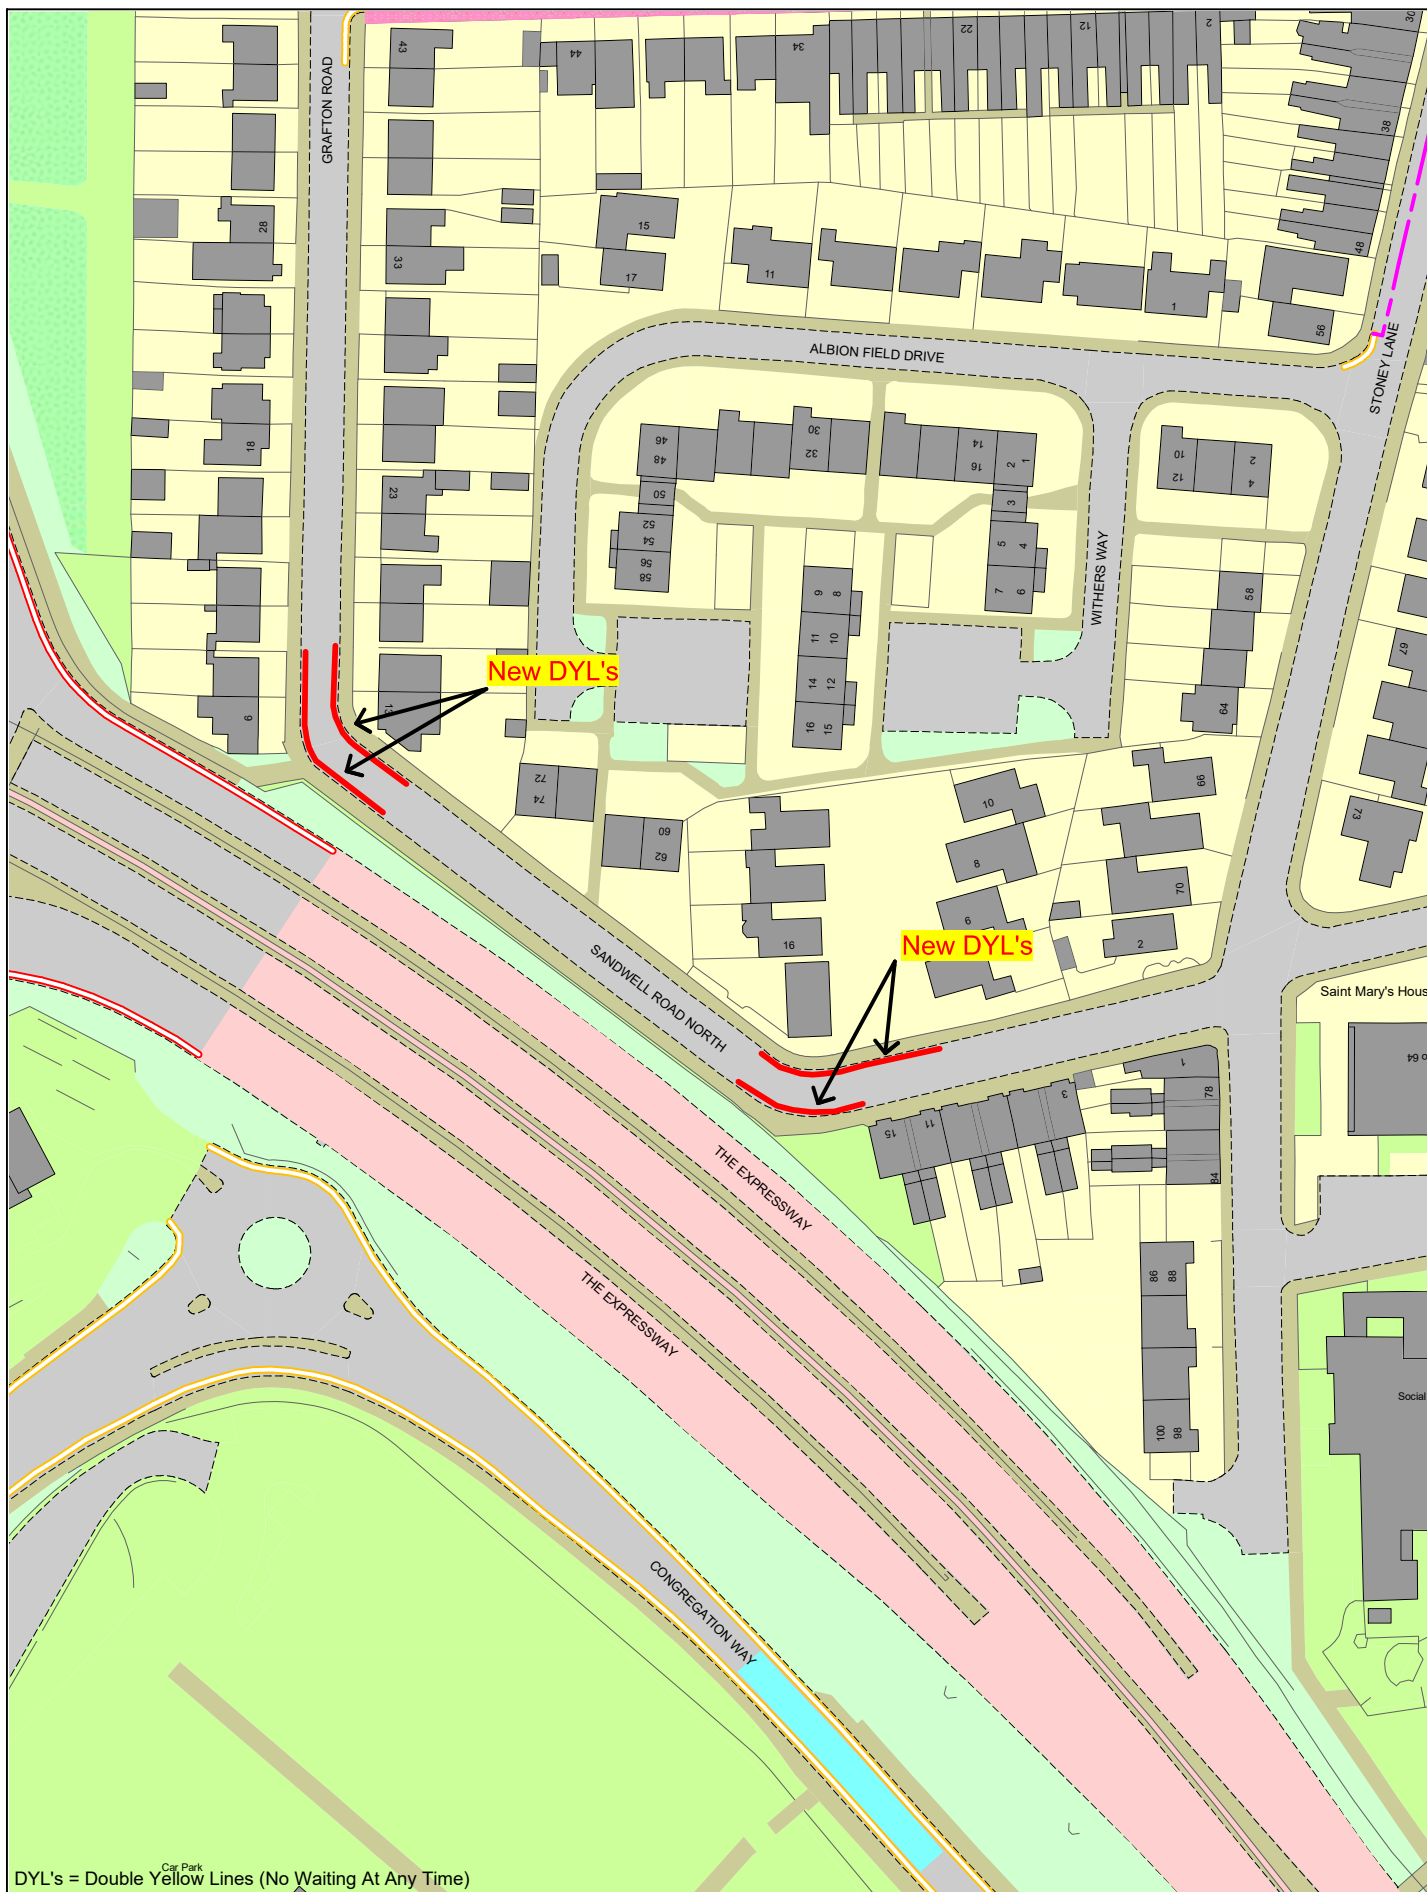

DYL's = Double Yellow Lines (No Waiting At Any Time)

© Crown copyright. All rights reserved
Sandwell MBC
Licence No. 100023119 2022

Proposed Change to Parking Restrictions Sandwell Road North, West Bromwich

SCALE	N. T. S.
DATE	May 2022
DRAWING SET No.	40,318 S/4
DRAWN BY	P. J. W.
	Review No18 A7