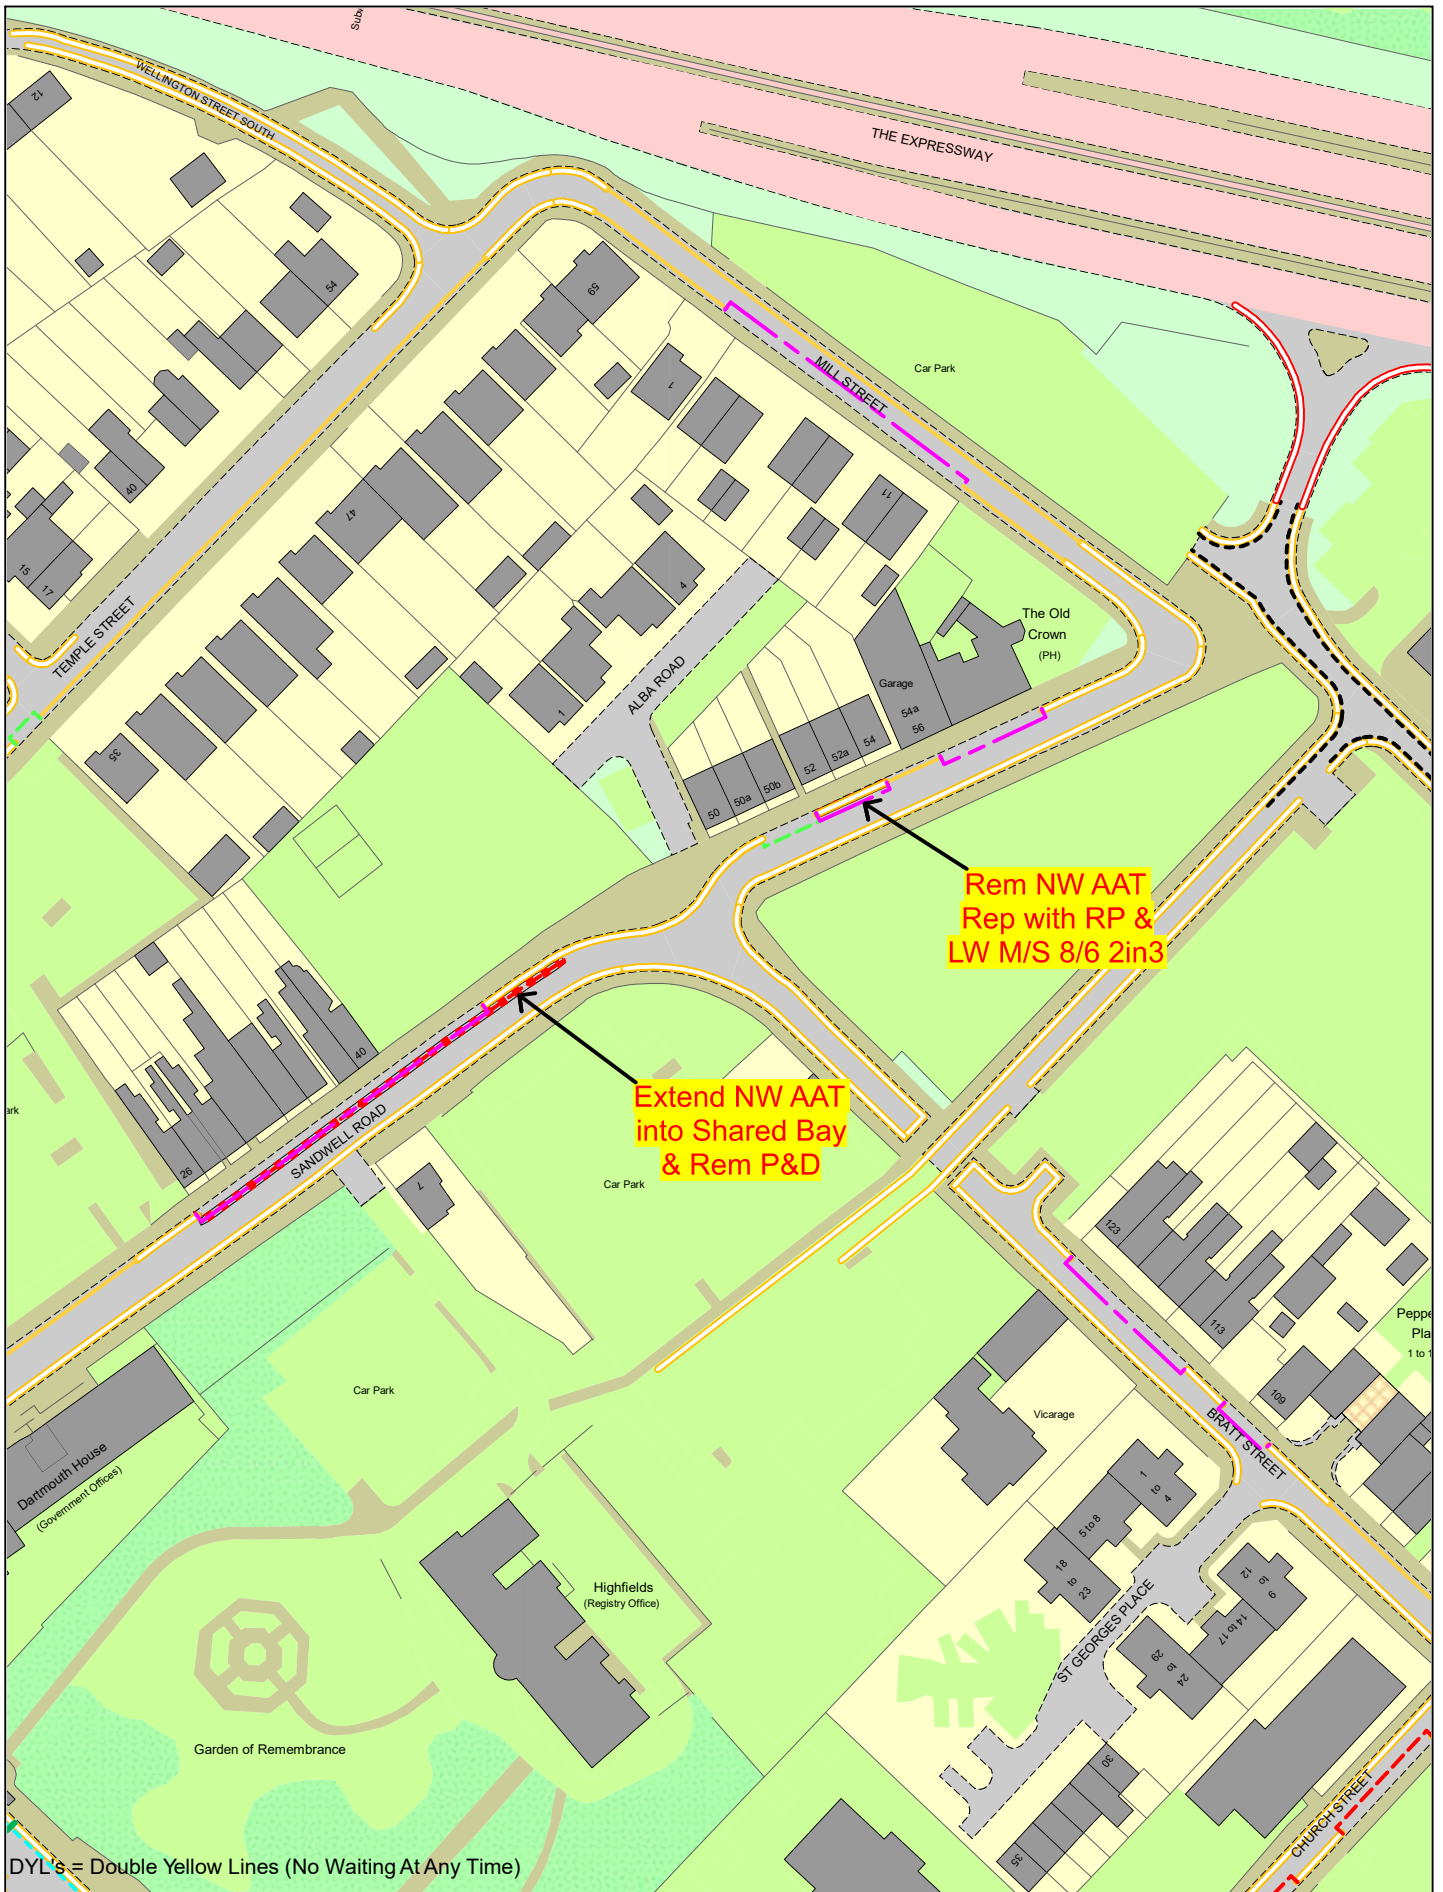

DYL's = Double Yellow Lines (No Waiting At Any Time)

© Crown copyright. All rights reserved
Sandwell MBC
Licence No. 100023119 2022

Proposed Change to Parking Restrictions Sandwell Road, West Bromwich

SCALE	N. T. S.
DATE	May 2022
DRAWING SET No.	40,318 S/4
DRAWN BY	P. J. W.
	Review No18 WB