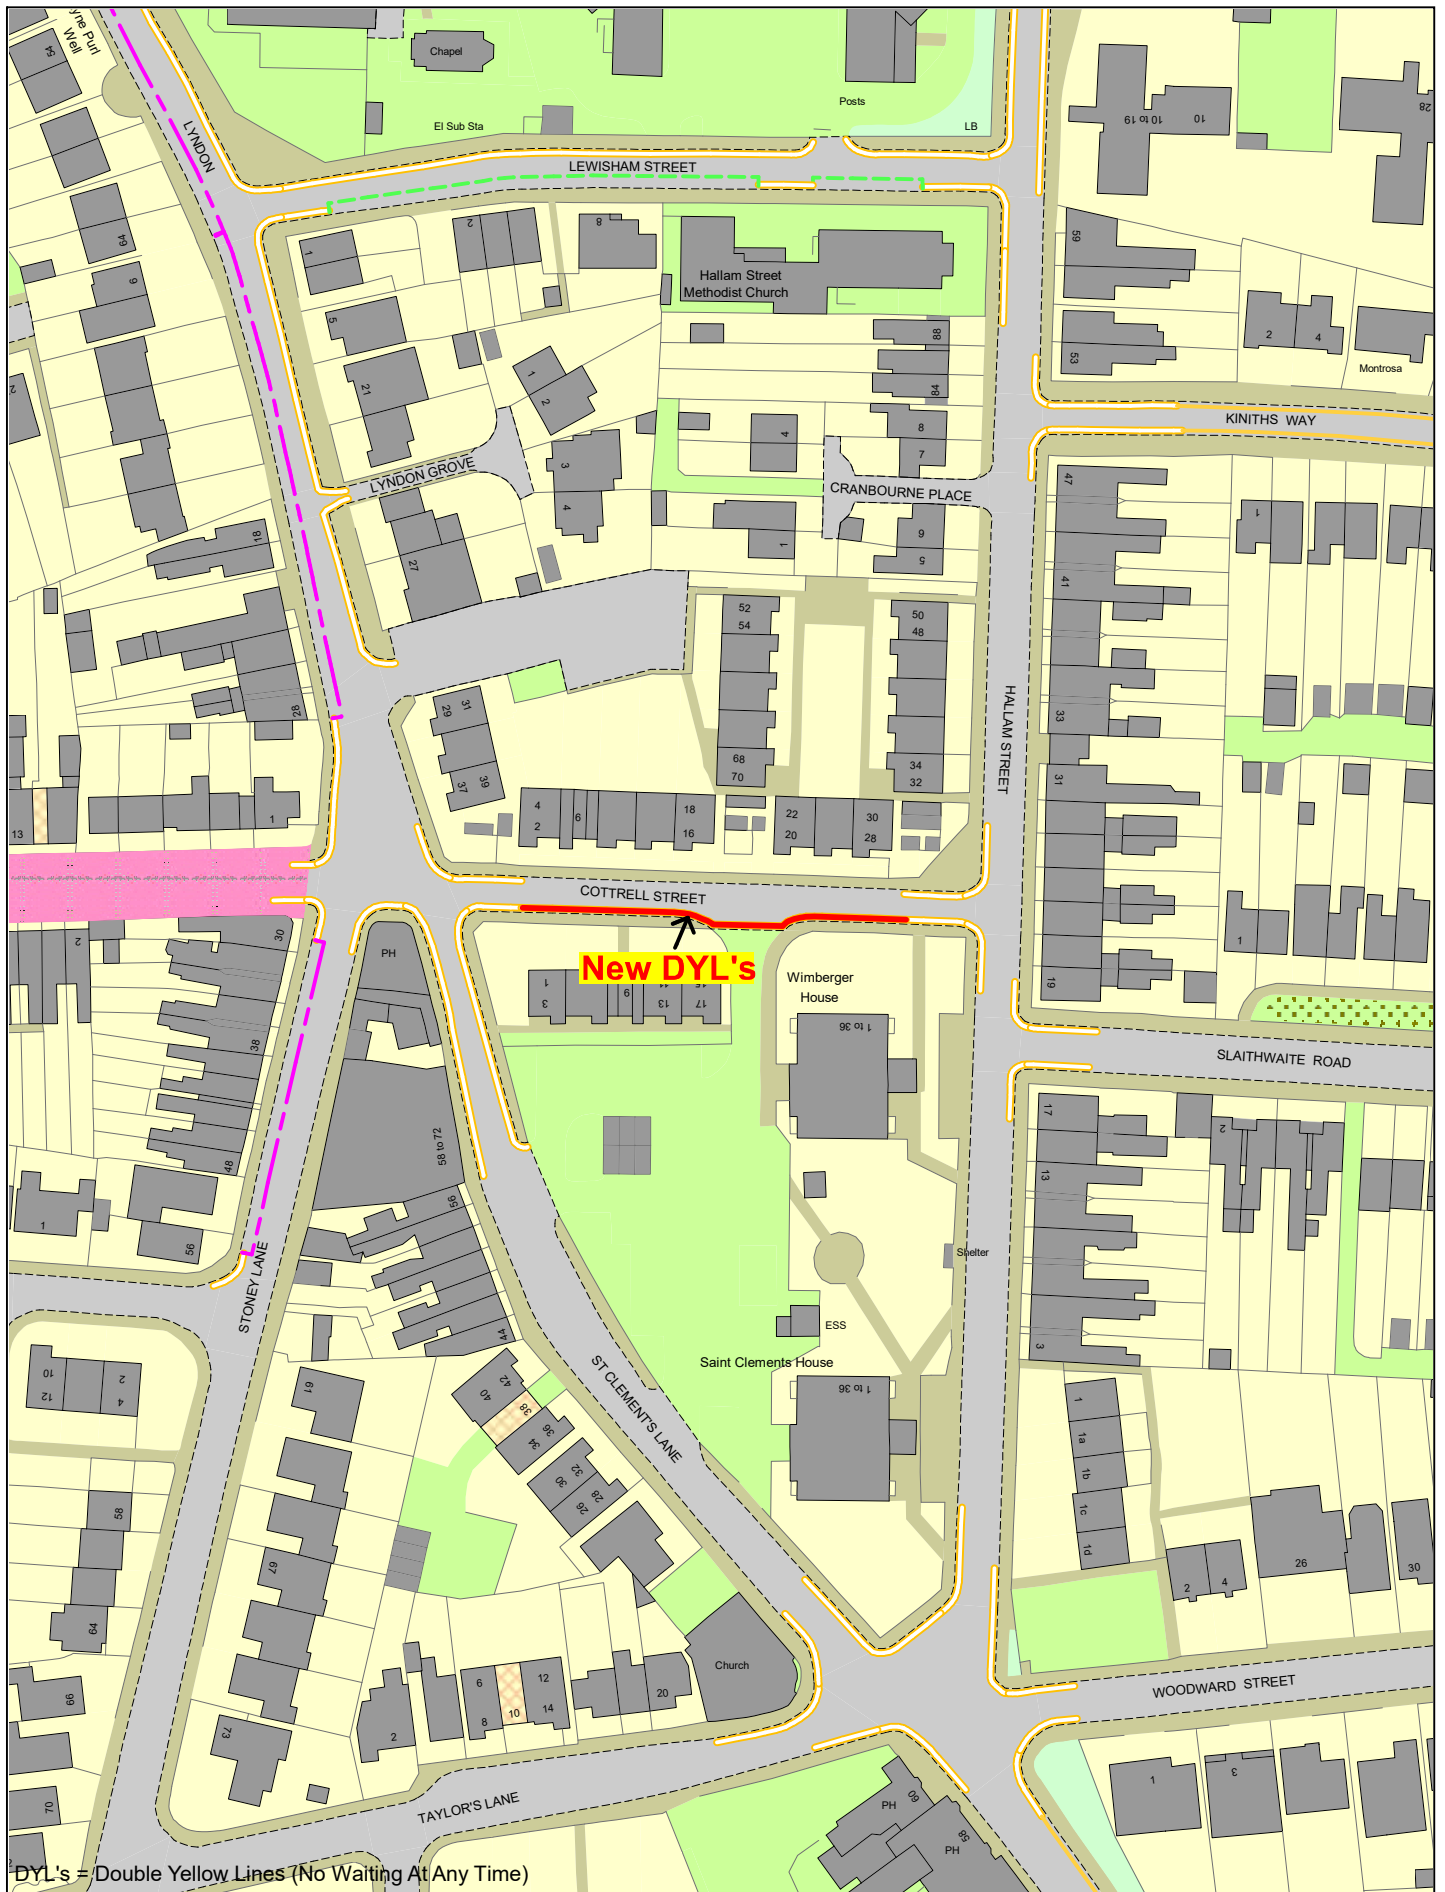

DYL's = Double Yellow Lines (No Waiting At Any Time)

© Crown copyright. All rights reserved
Sandwell MBC
Licence No. 100023119 2022

Proposed Change to Parking Restrictions Cottrell Street, West Bomwich

SCALE	N. T. S.
DATE	May 2022
DRAWING SET No.	40,318 S/4
DRAWN BY	P. J. W.
	Review No18 A7