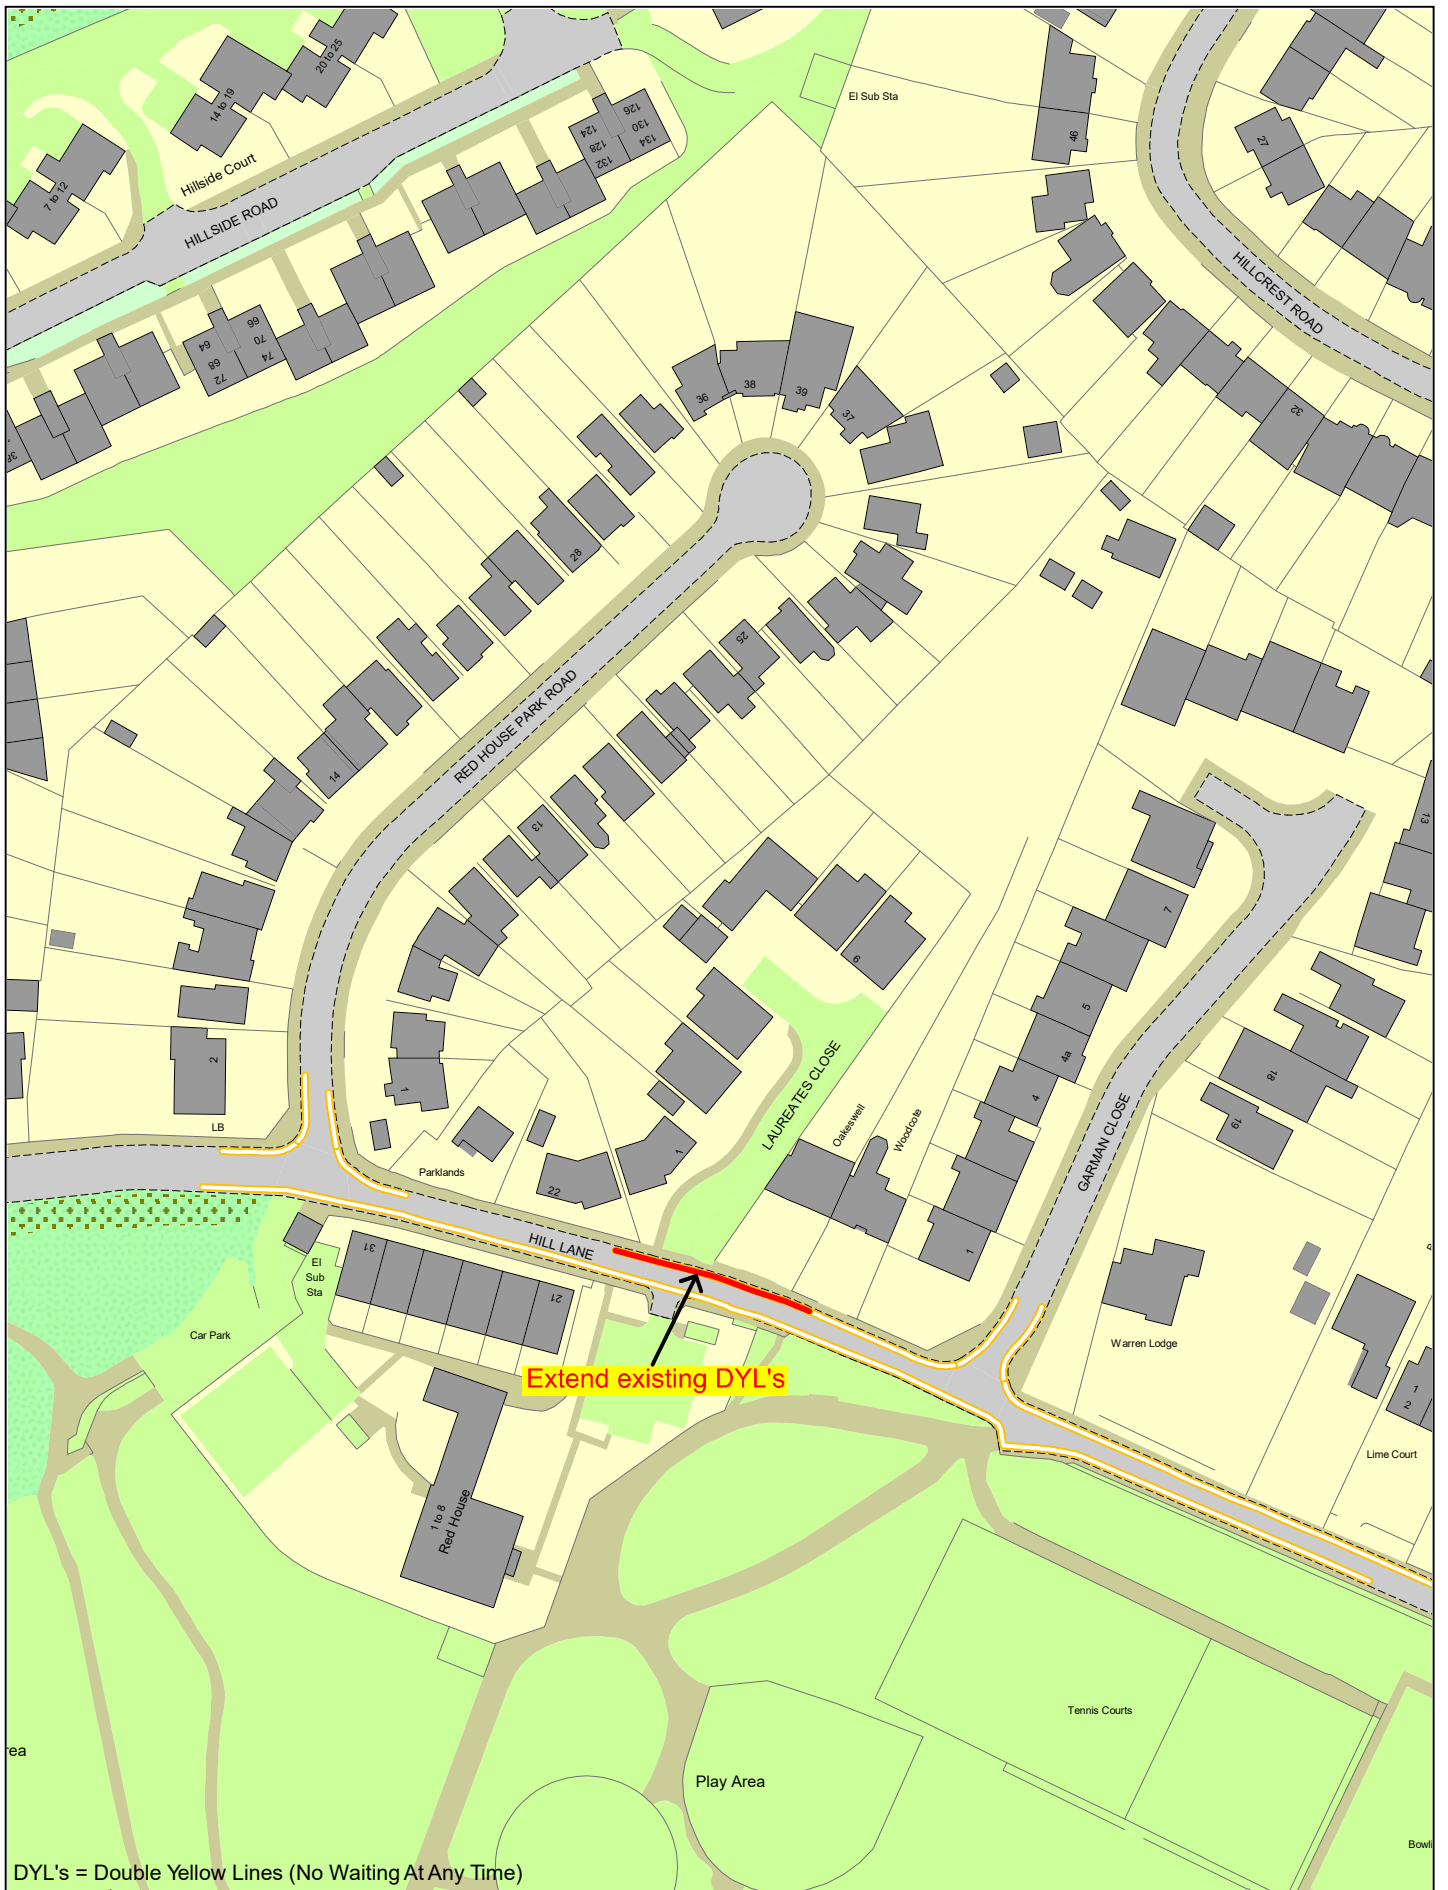

DYL's = Double Yellow Lines (No Waiting At Any Time)

© Crown copyright. All rights reserved
Sandwell MBC
Licence No. 100023119 2022

Proposed Change to Parking Restrictions Hill Lane, Great Barr

SCALE	N. T. S.
DATE	May 2022
DRAWING SET No.	40,318 S/4
DRAWN BY	P. J. W.
	Review No18 A7