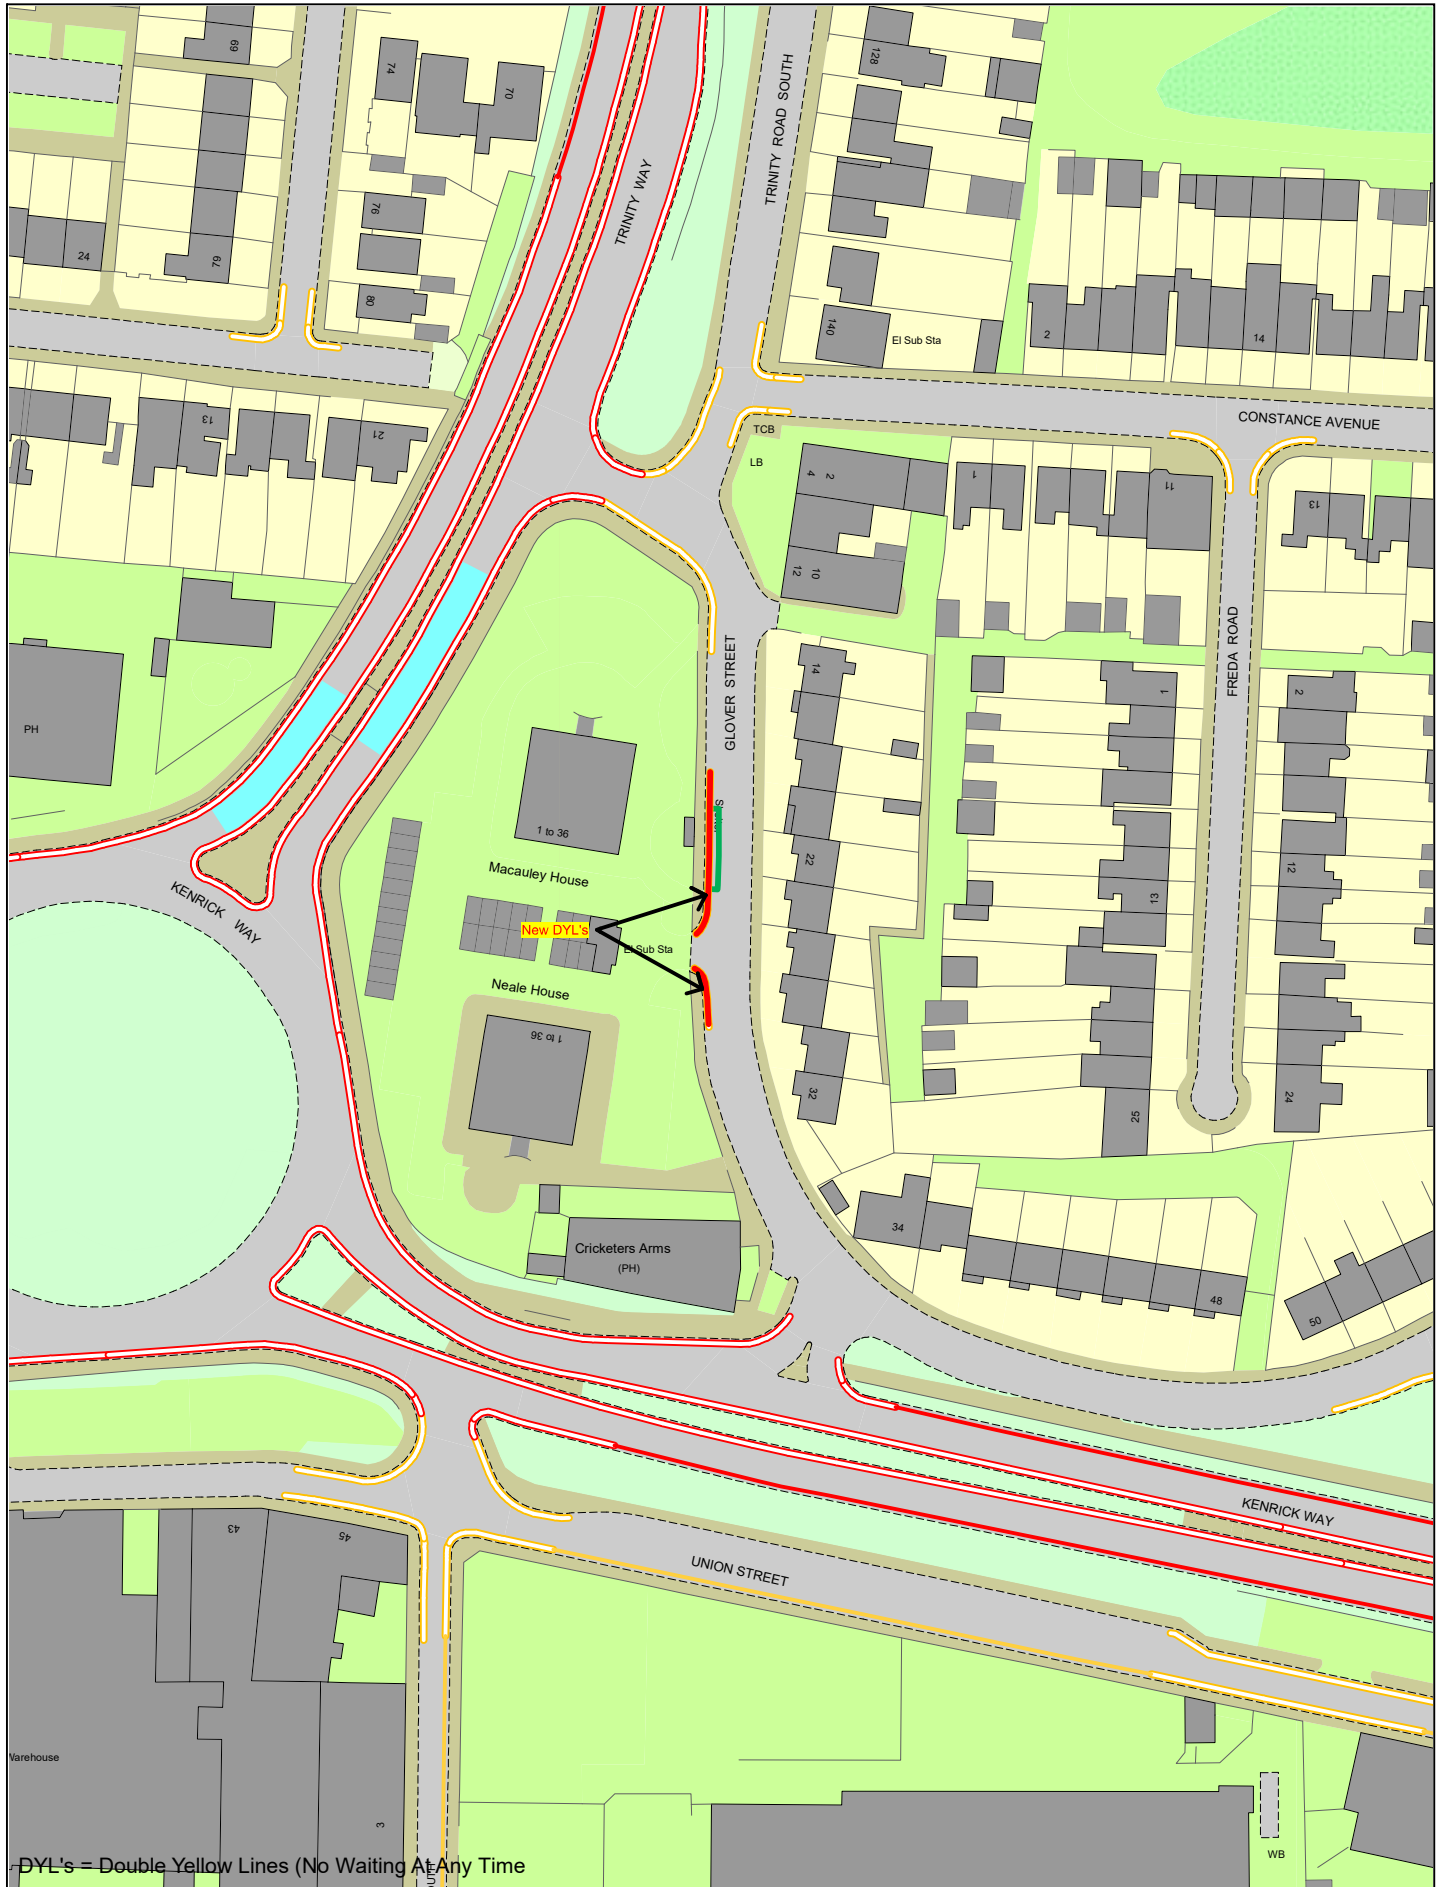

© Crown copyright. All rights reserved
Sandwell MBC
Licence No. 100023119 2022

Proposed Change to Parking Restrictions Glover Street - Macauley House, West Bromwich

SCALE	N. T. S.
DATE	May 2022
DRAWING SET No.	40,318 S/4
DRAWN BY	P. J. W.
	Review No18 A6