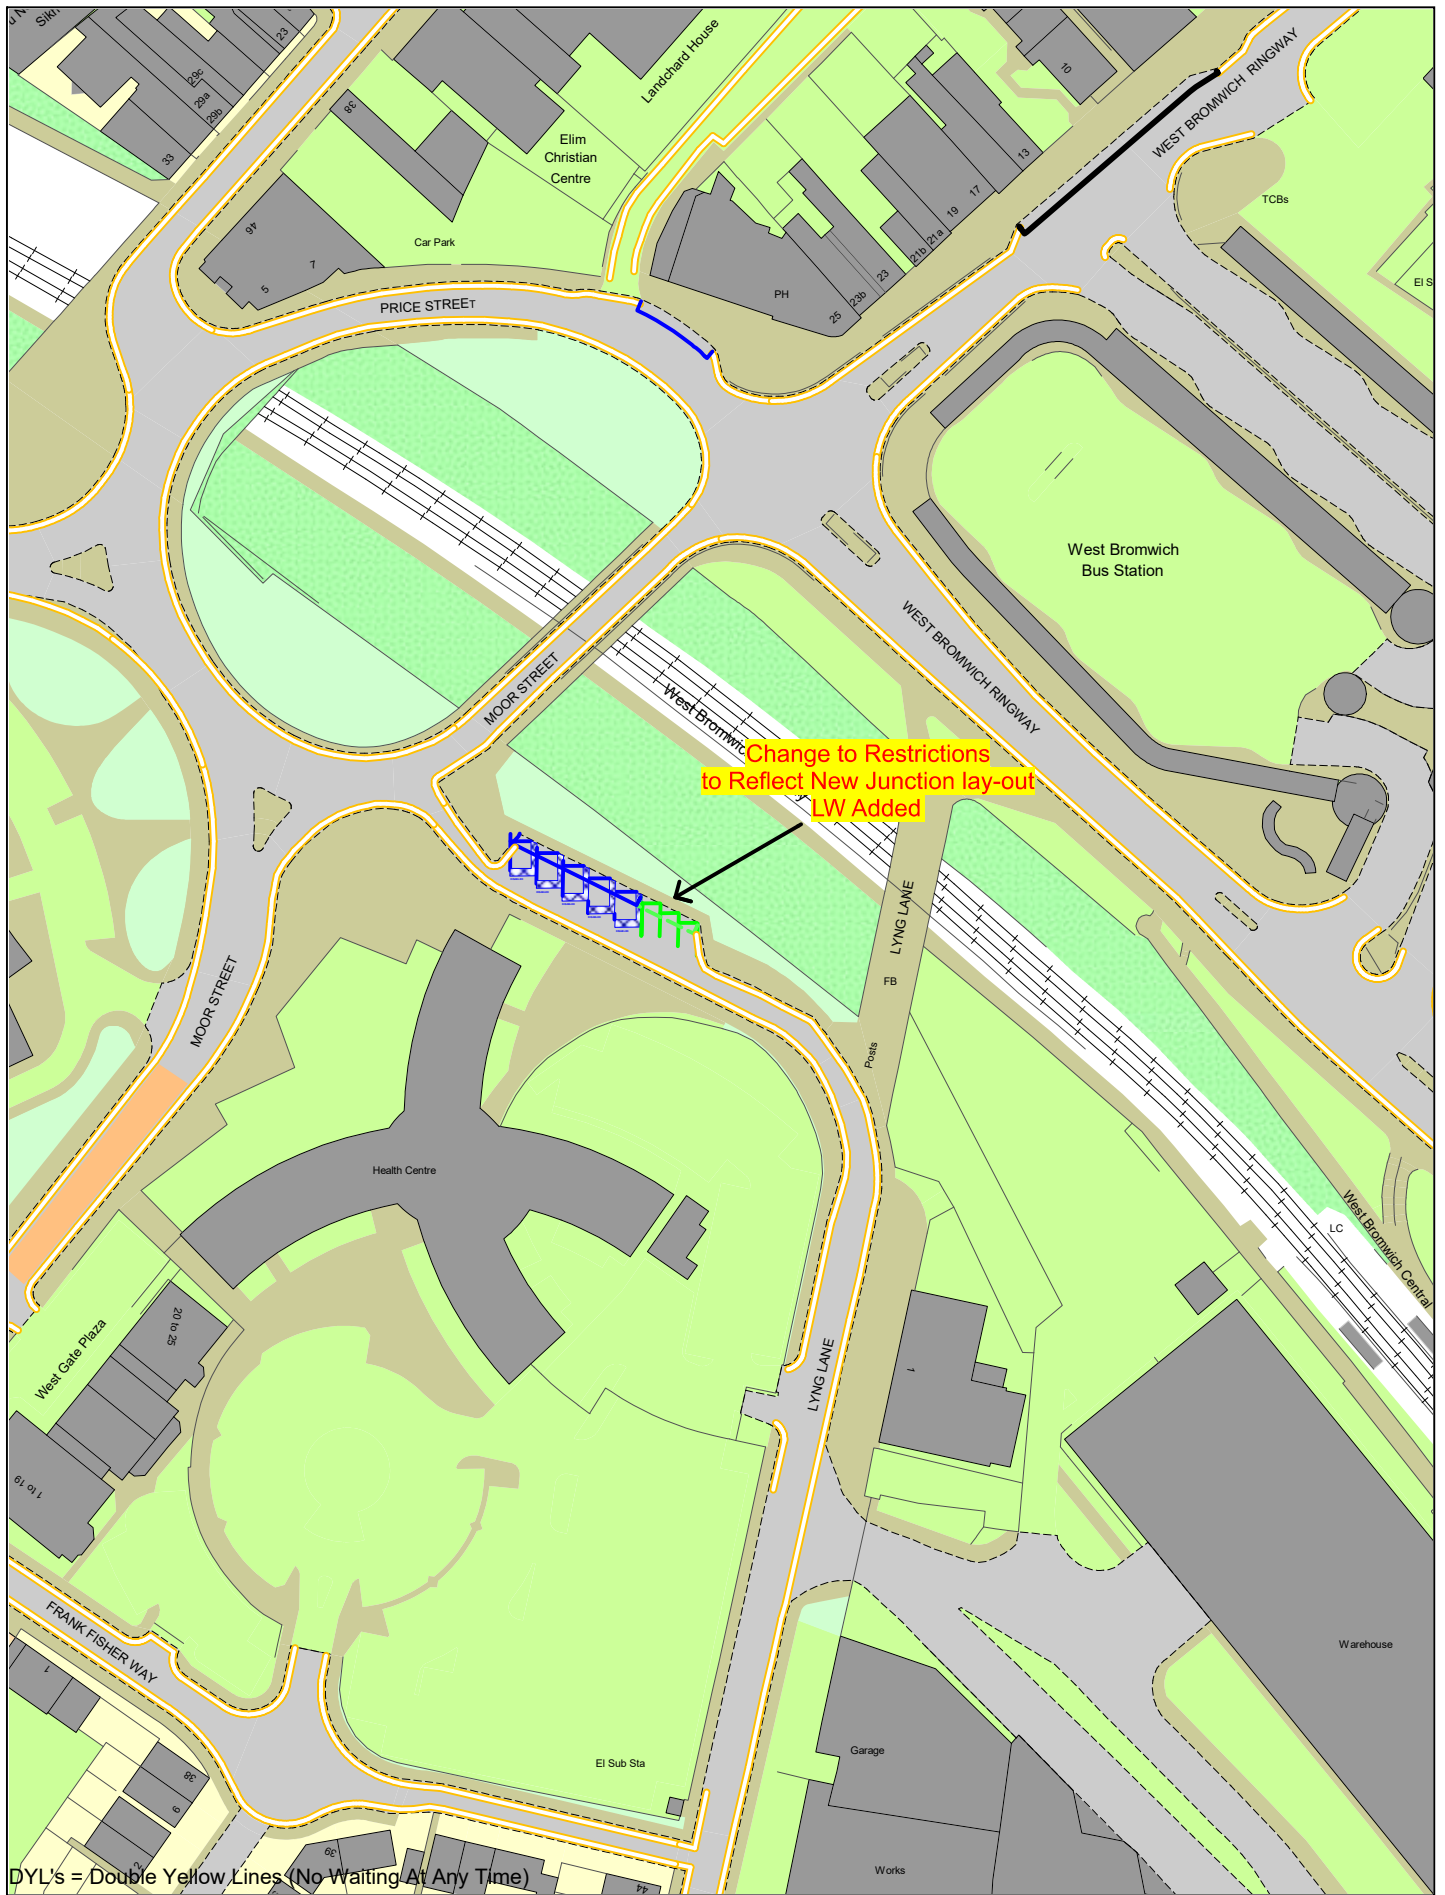

DYL's = Double Yellow Lines (No Waiting At Any Time)

Proposed Change to Parking Restrictions Lyng Lane, West Bromwich

SCALE	N. T. S.
DATE	May 2022
DRAWING SET No.	40,318 S/4
DRAWN BY	P. J. W.
	Review No18 WB