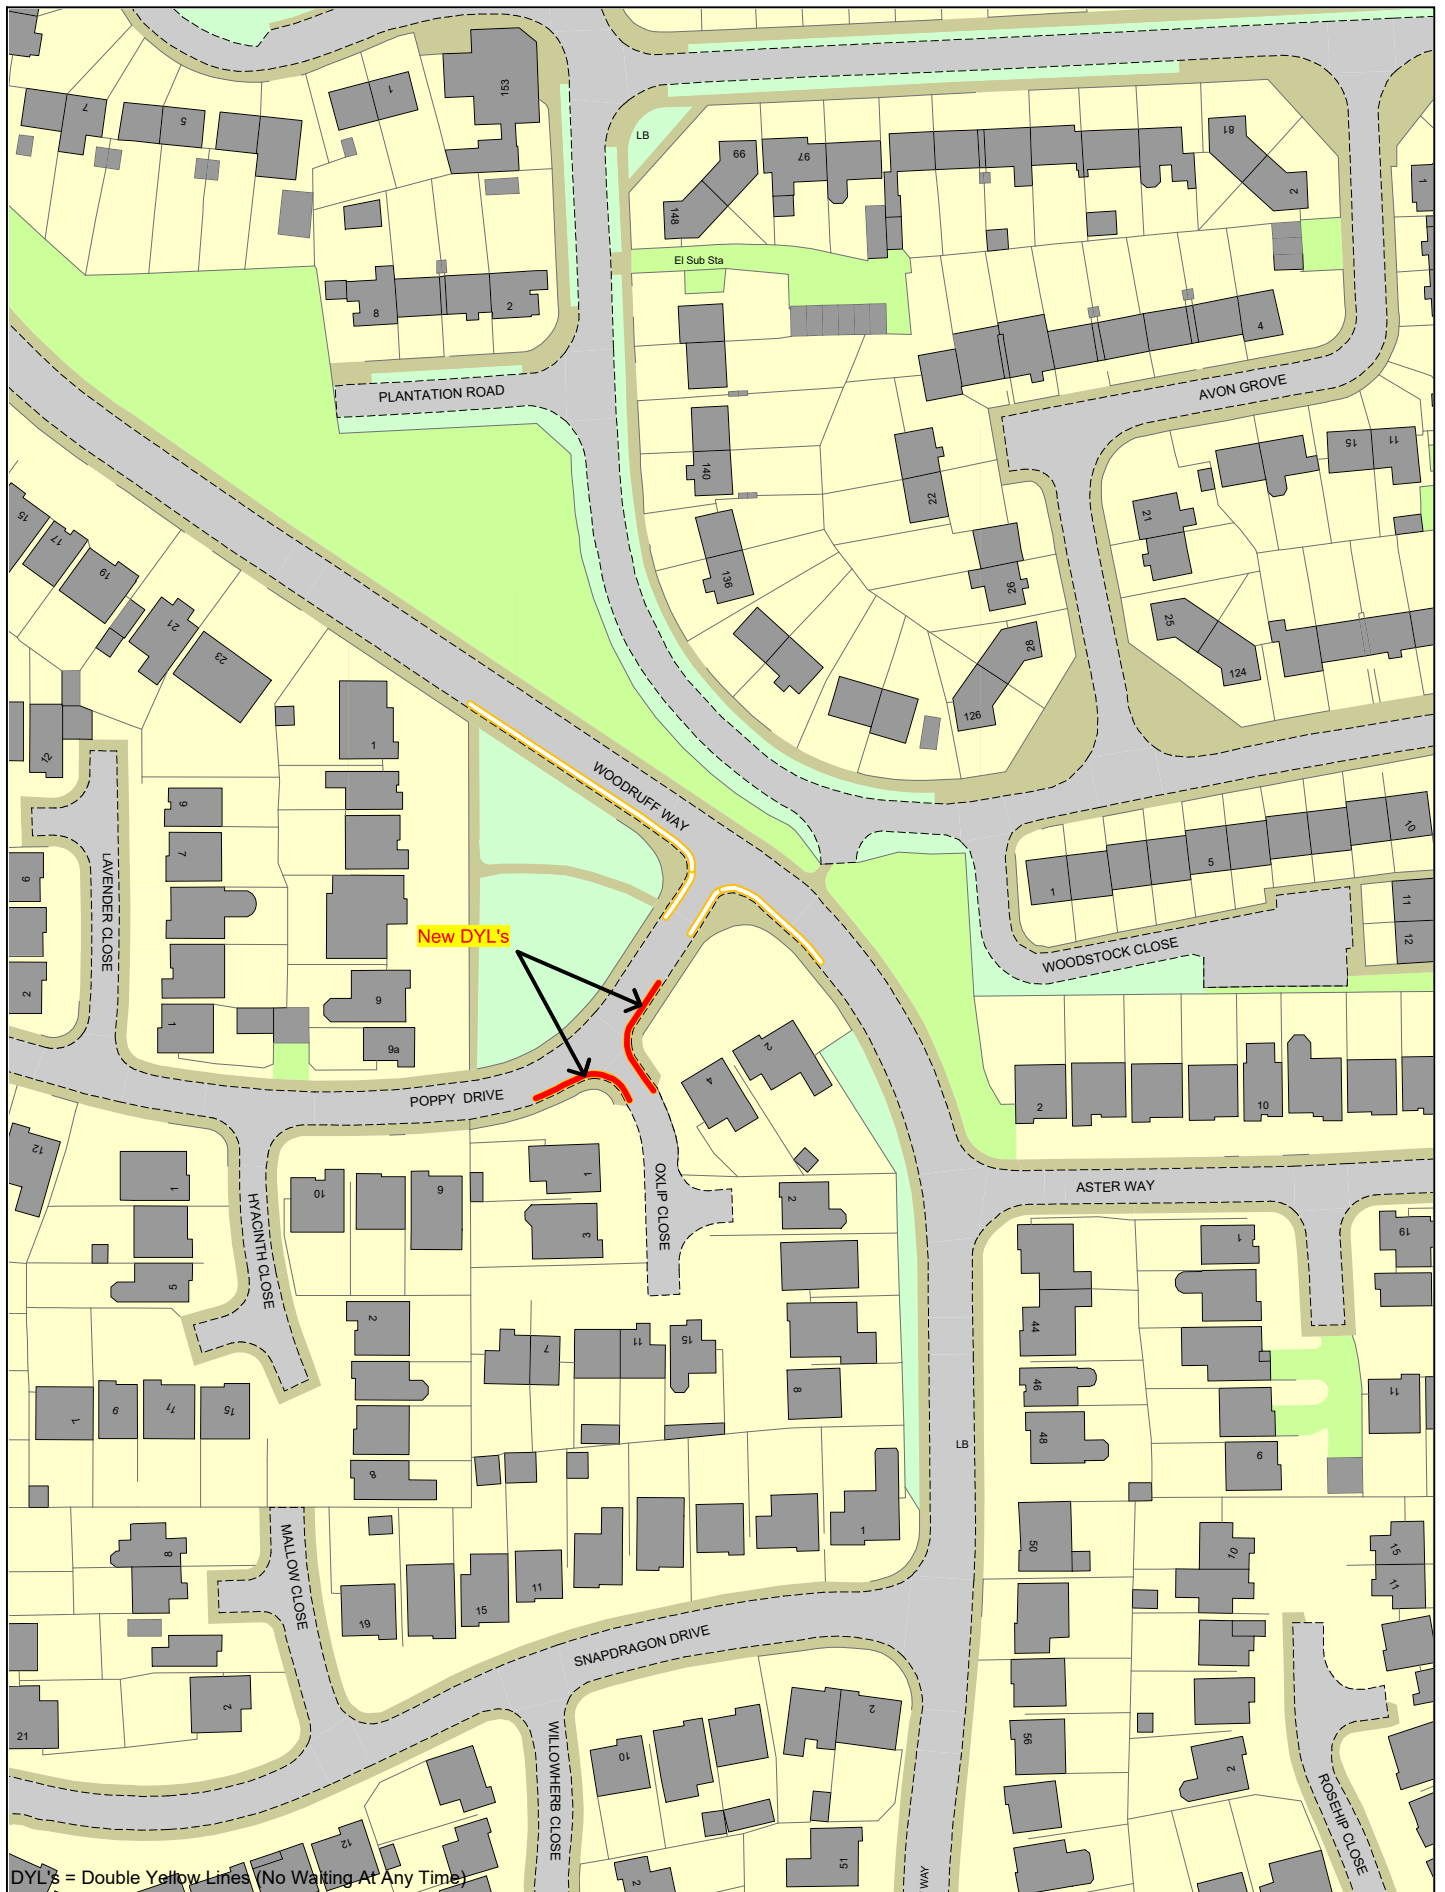

DYL's = Double Yellow Lines (No Waiting At Any Time)

Proposed Change to Parking Restrictions Lyng Lane, West Bromwich

SCALE	N. T. S.
DATE	May 2022
DRAWING SET No.	40,318 S/4
DRAWN BY	P. J. W.
	Review No18 WB