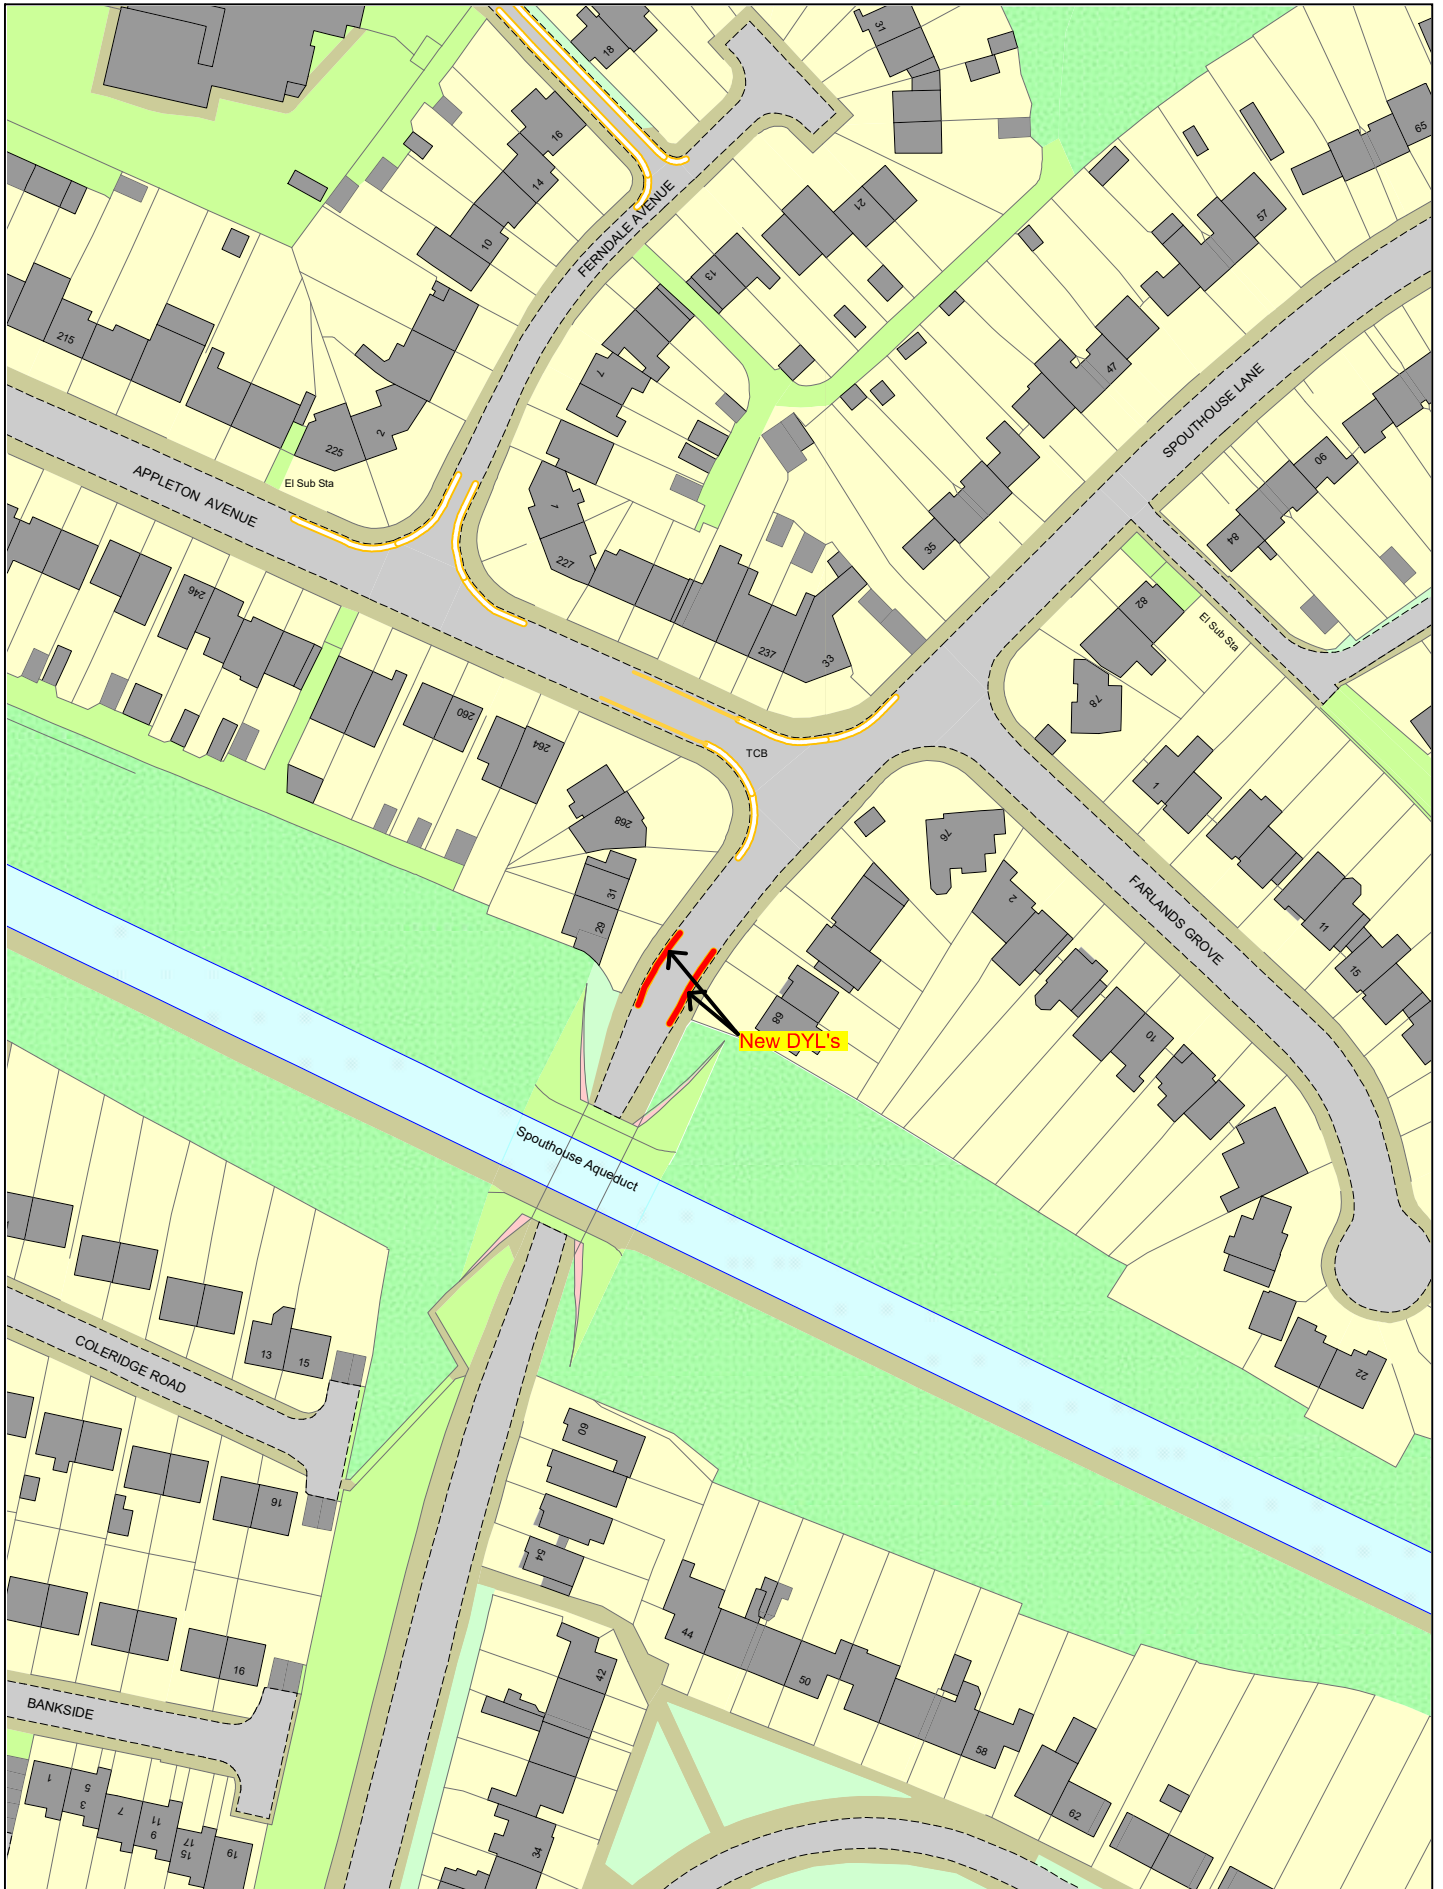

© Crown copyright. All rights reserved
Sandwell MBC
Licence No. 100023119 2022

Proposed Change to Parking Restrictions Spouthouse Lane, Great Barr

SCALE	N. T. S.
DATE	June 2022
DRAWING SET No.	40,318 S/4
DRAWN BY	P.J. J. W.
	Review No18 A7