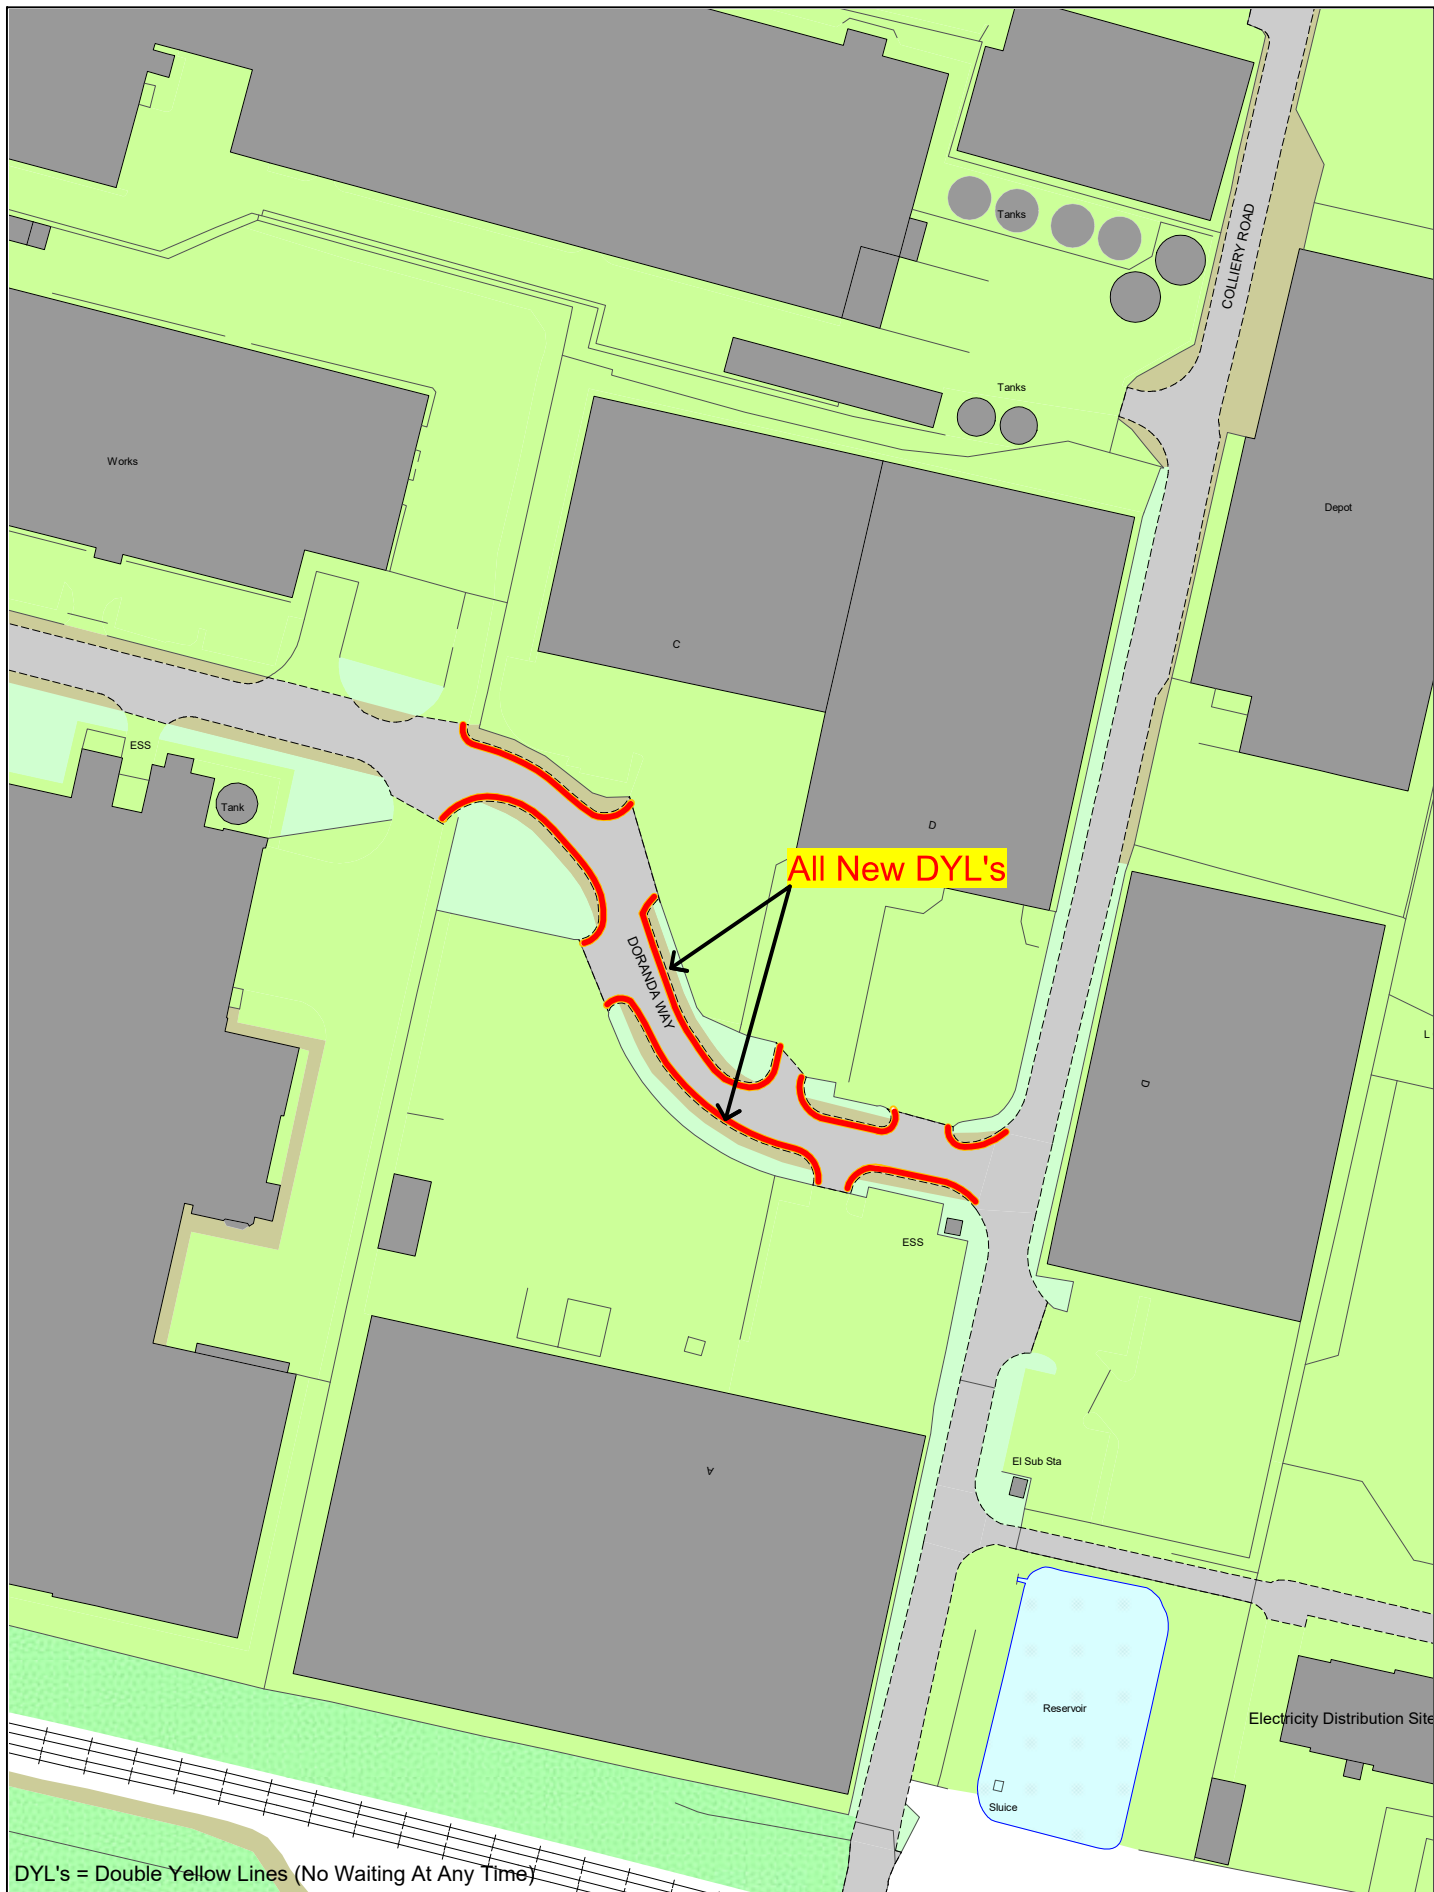

DYL's = Double Yellow Lines (No Waiting At Any Time)

© Crown copyright. All rights reserved
Sandwell MBC
Licence No. 100023119 2022

Proposed Change to Parking Restrictions Doranda Way, West Bromwich

SCALE	N. T. S.
DATE	May 2022
DRAWING No.	40,318 S/4
DRAWN BY	P. J. W.
	Review No18 A4