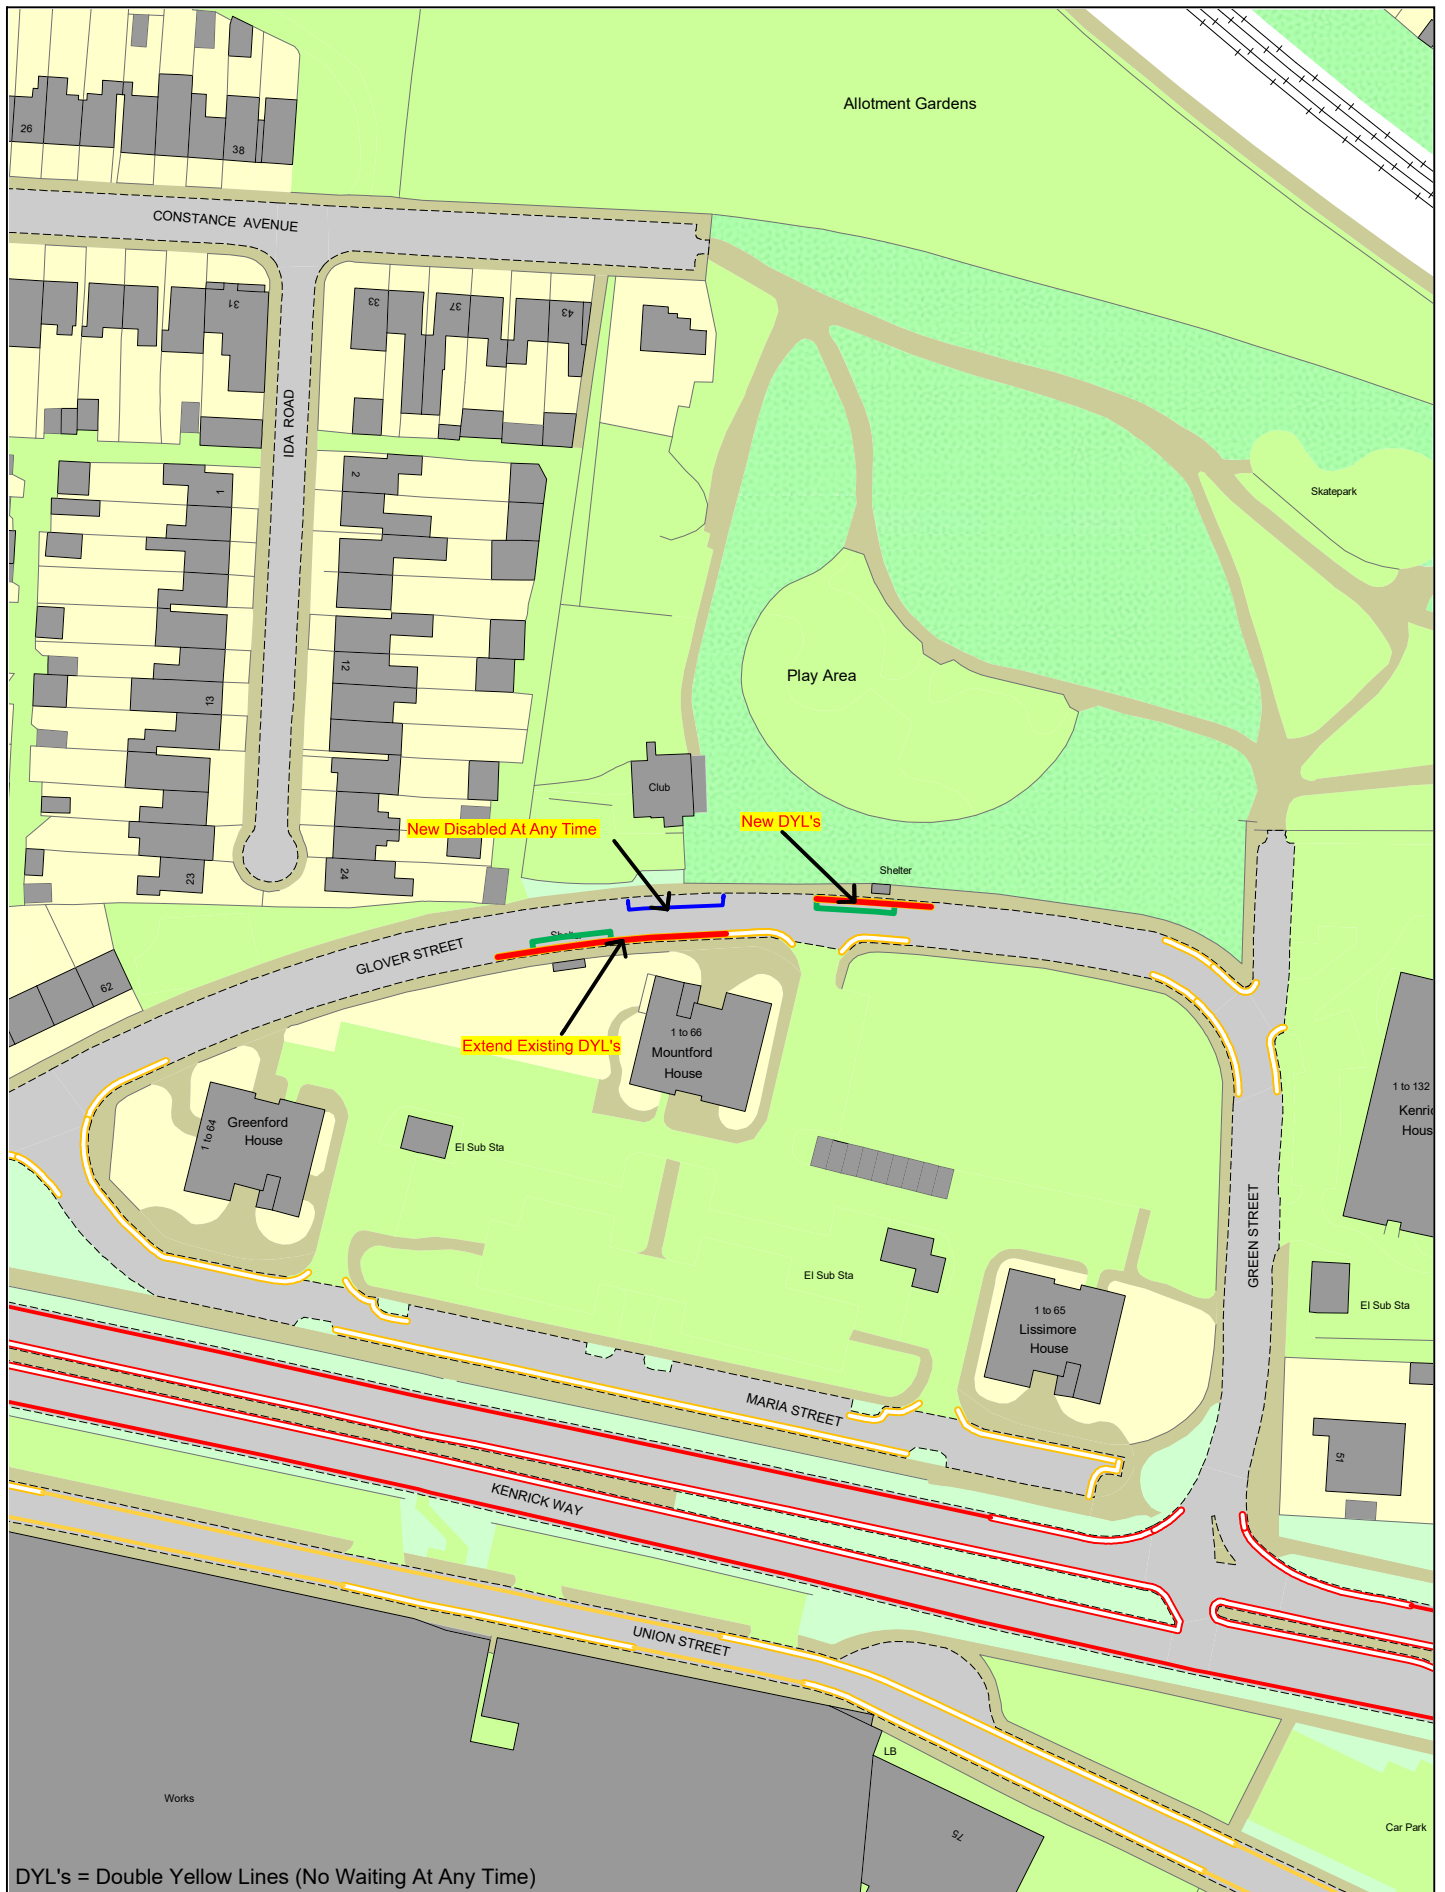

DYL's = Double Yellow Lines (No Waiting At Any Time)

© Crown copyright. All rights reserved
Sandwell MBC
Licence No. 100023119 2022

Proposed Change to Parking Restrictions Glover Street, Moutford House

SCALE	N. T. S.
DATE	June 2022
DRAWING SET No.	40,318
DRAWN BY	P. J. W.
	Review No18 A6