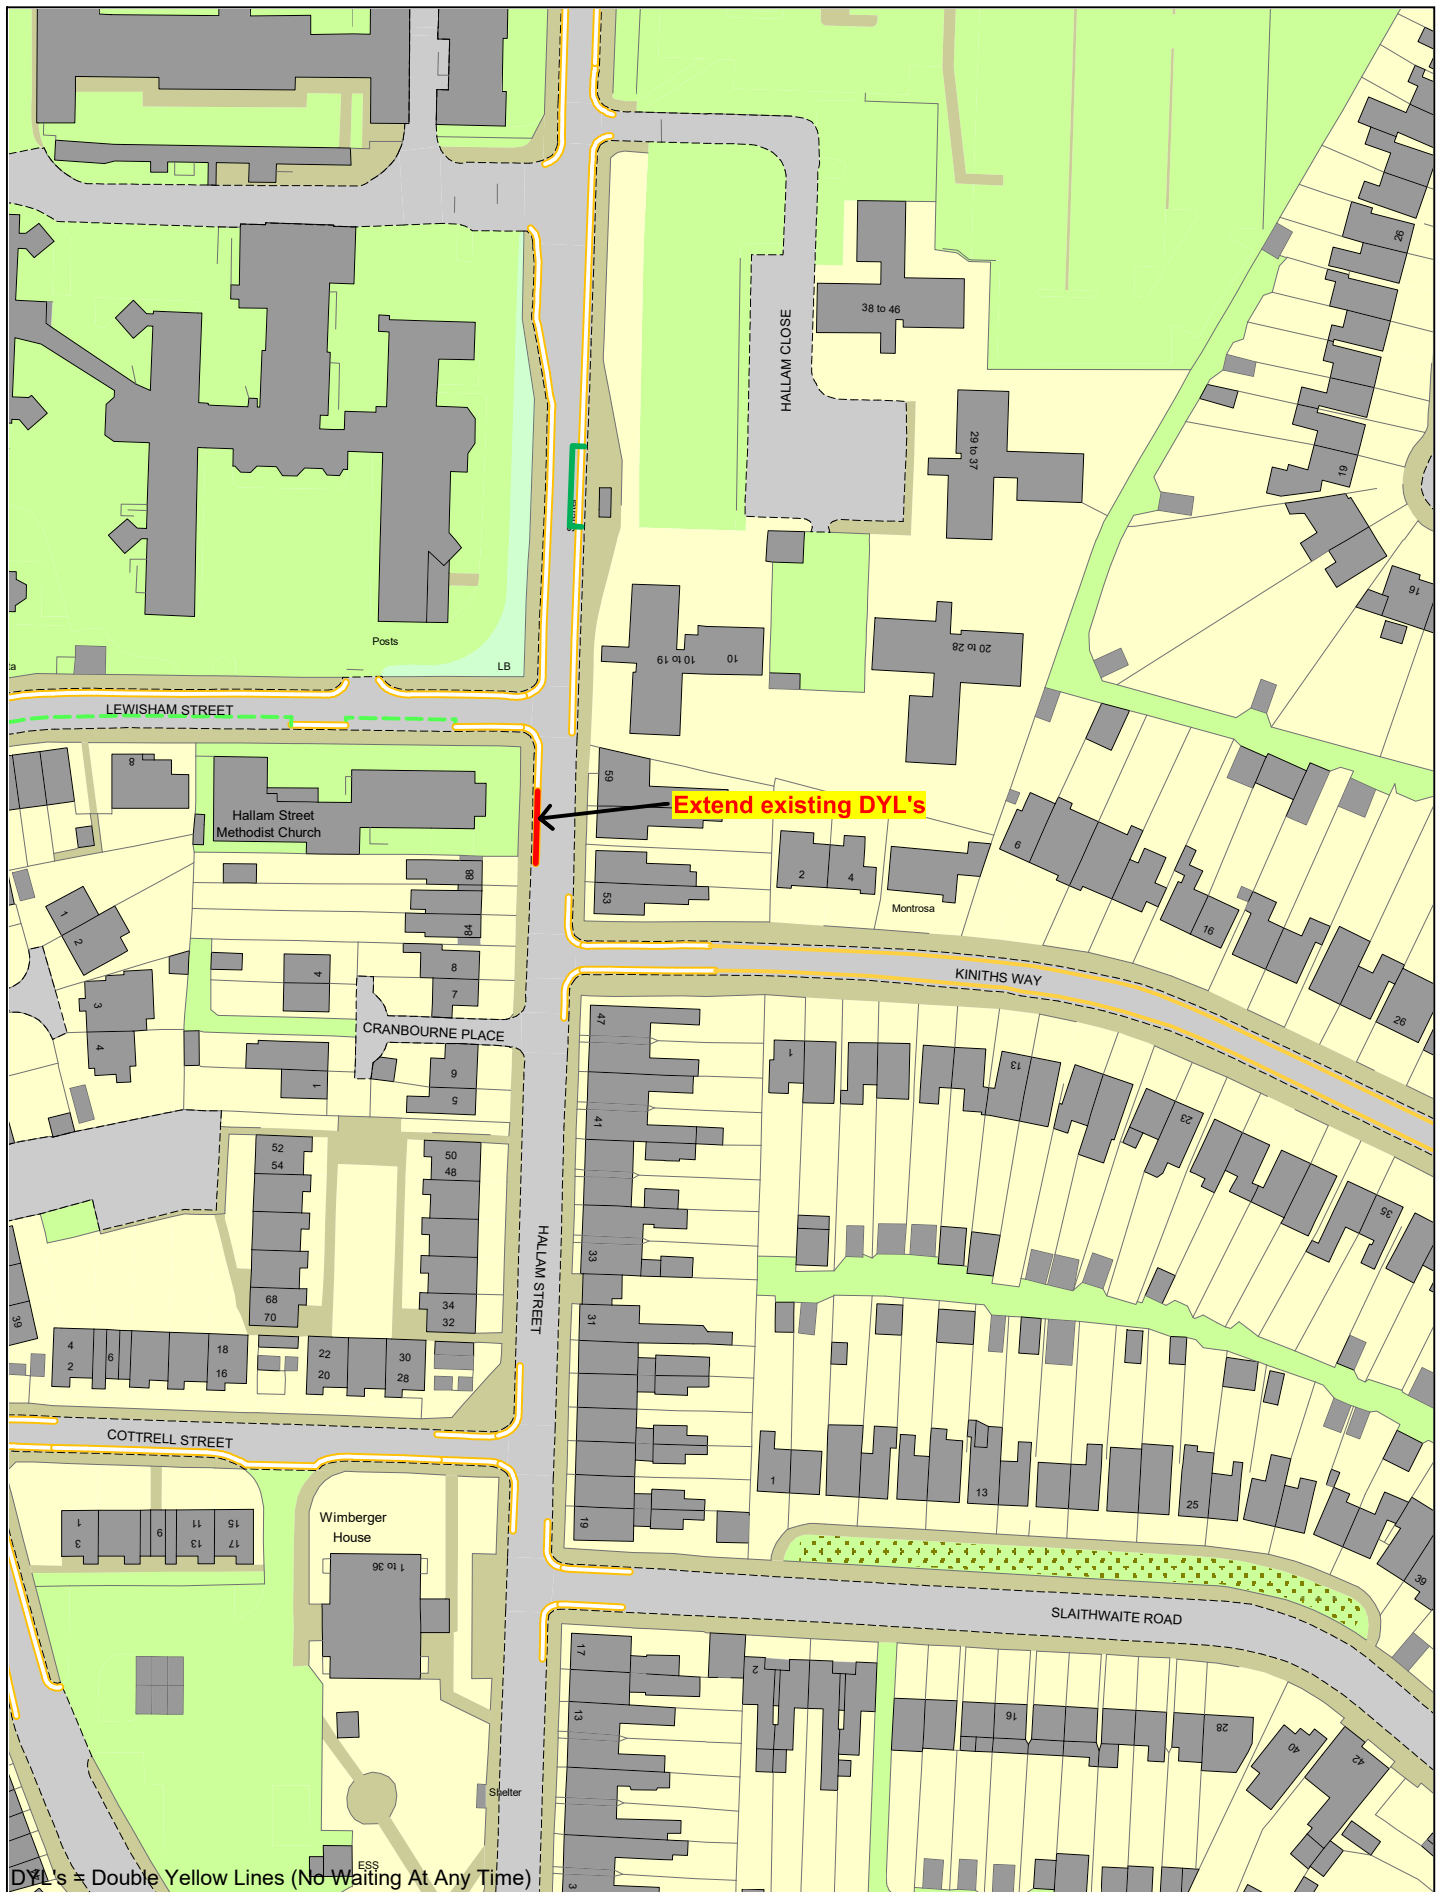

DYL's = Double Yellow Lines (No Waiting At Any Time)

© Crown copyright. All rights reserved
Sandwell MBC
Licence No. 100023119 2022

Proposed Change to Parking Restrictions Hallam Street, West Bromwich

SCALE	N. T. S.
DATE	May 2022
DRAWING SET No.	40,318 S/4
DRAWN BY	P. J. W.
	Review No18 A7