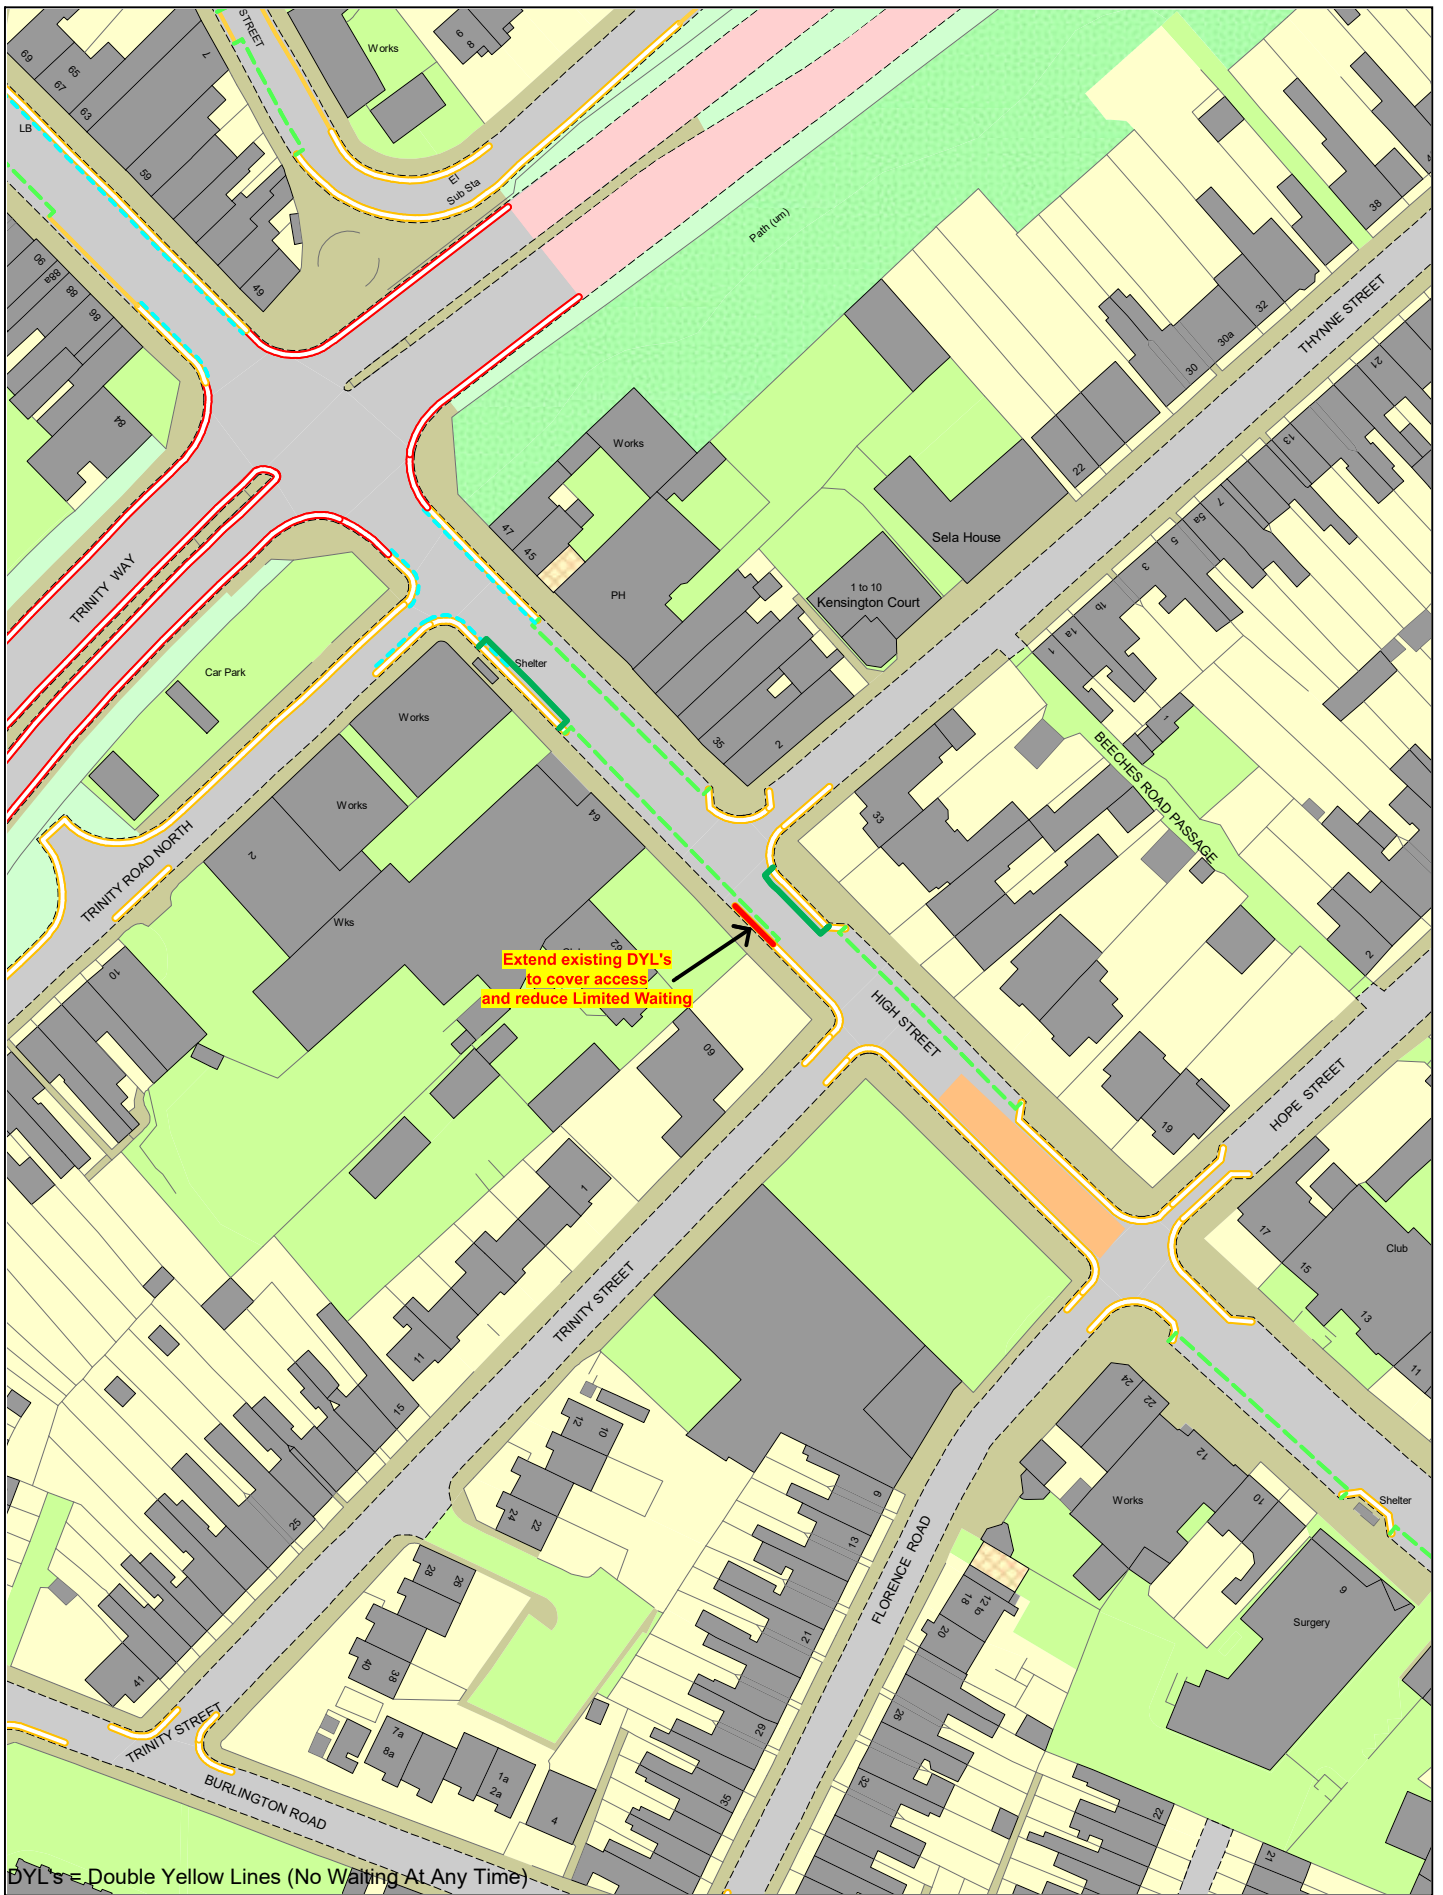

DYL's = Double Yellow Lines (No Waiting At Any Time)

© Crown copyright. All rights reserved
Sandwell MBC
Licence No. 100023119 2022

Proposed Change to Parking Restrictions High Street, West Bromwich

SCALE	N. T. S.
DATE	May 2022
DRAWING SET No.	40,318 S/4
DRAWN BY	P. J. W.
	Review No18 A6