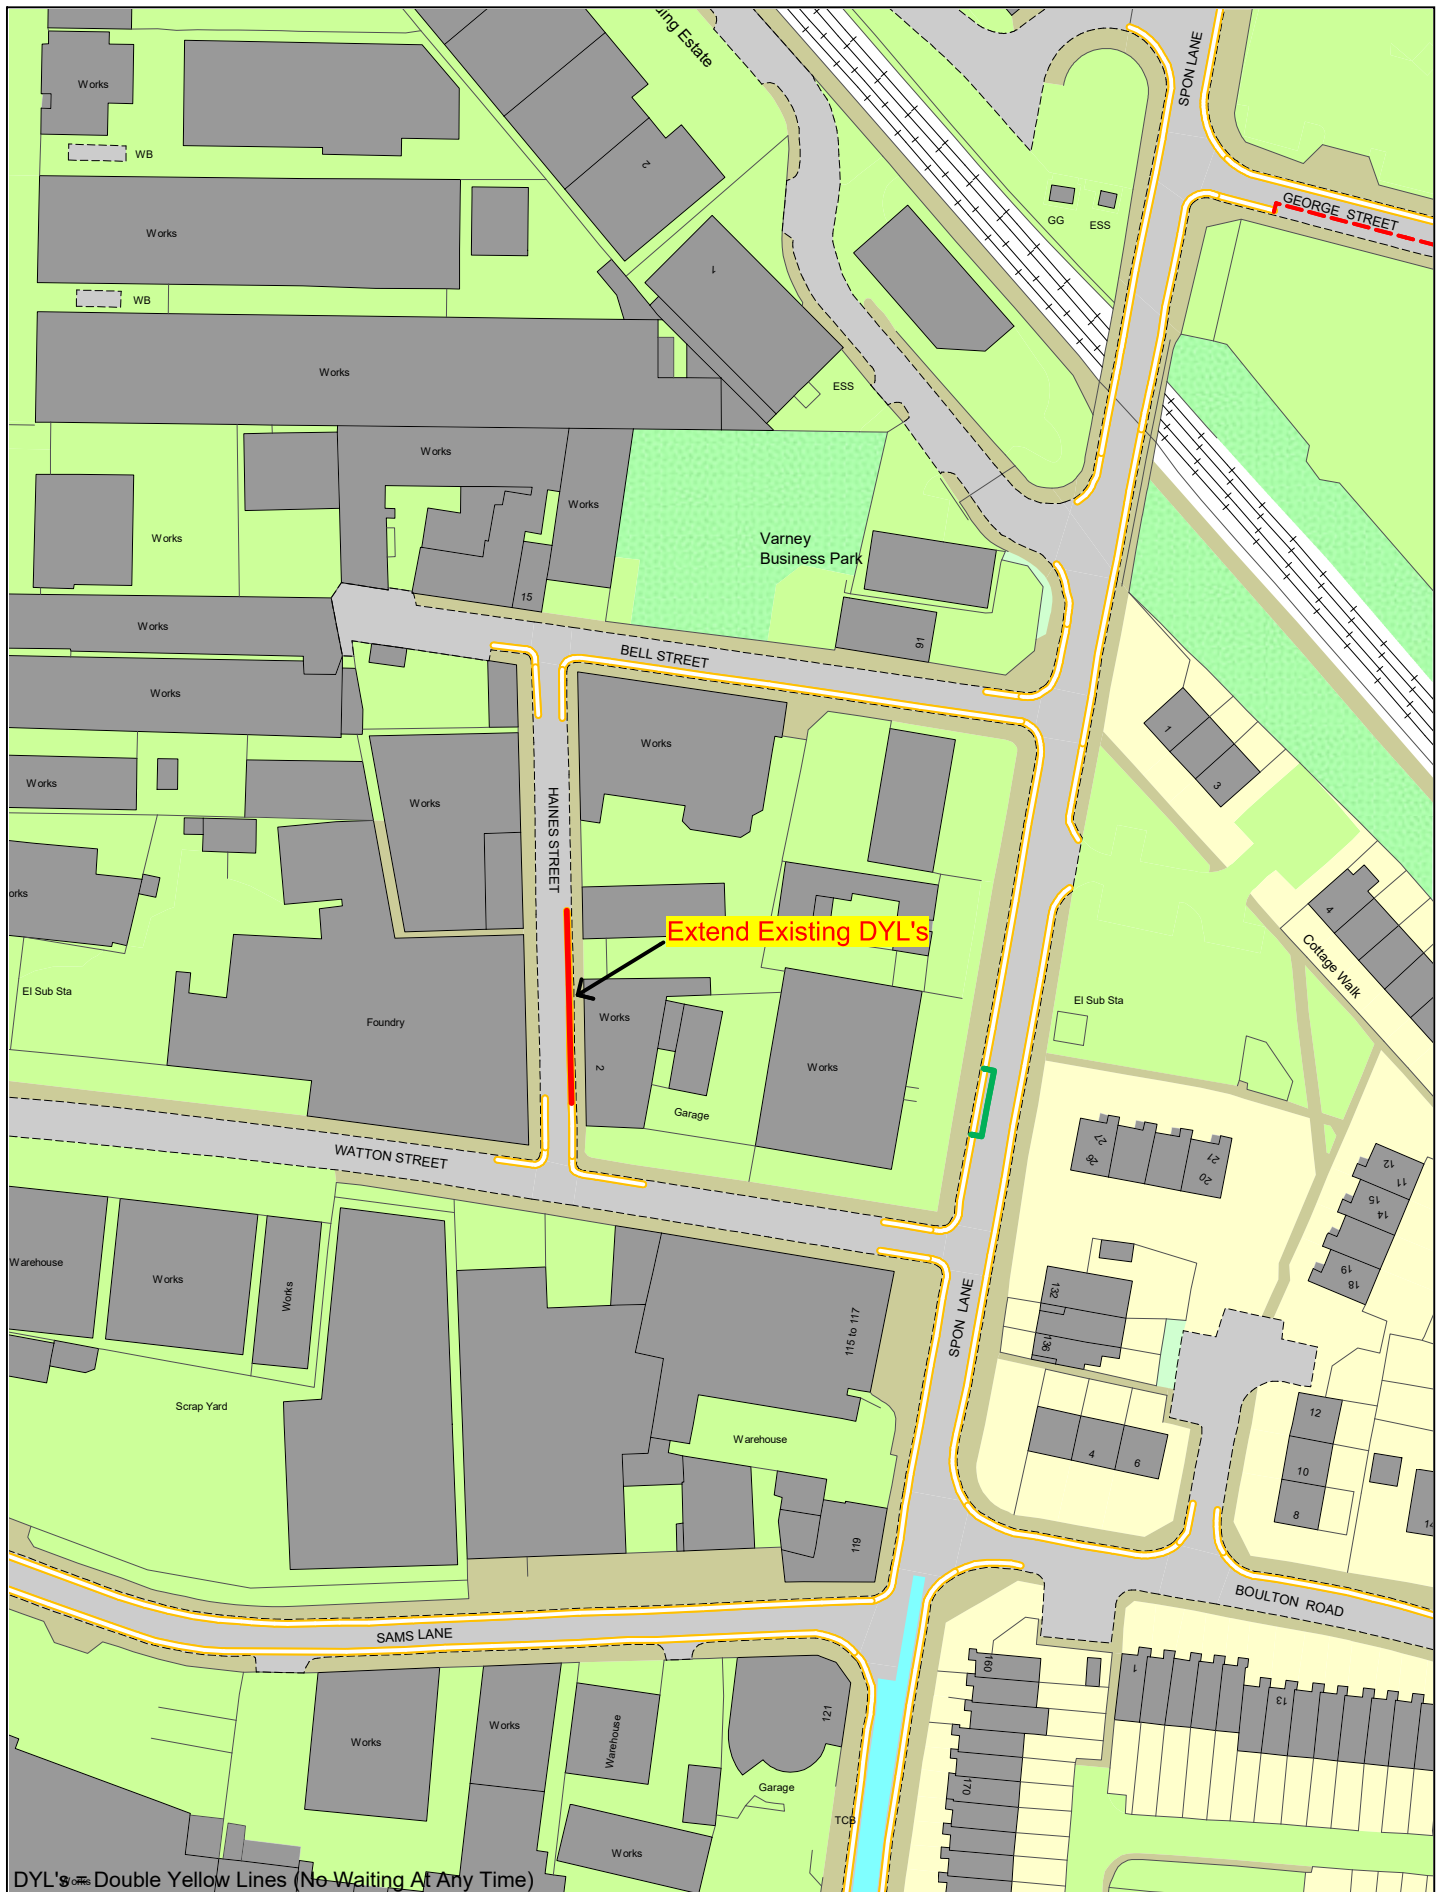

© Crown copyright. All rights reserved
Sandwell MBC
Licence No. 100023119 2022

Proposed Change to Parking Restrictions Haines Street, West Bromwich

SCALE	N. T. S.
DATE	May 2022
DRAWING SET No.	40,318 S/4
DRAWN BY	P. J. W.
	Review No18 WB