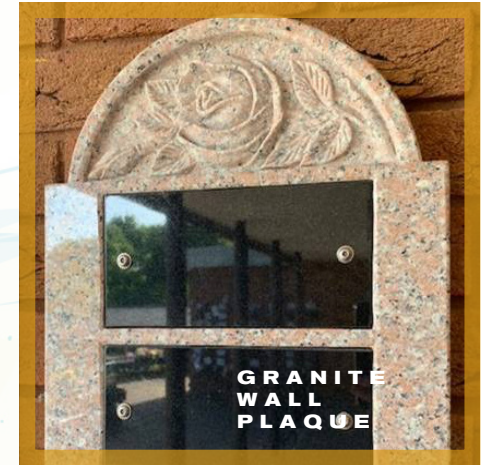

MEMORIALS

MEMORIALS WHERE ASHES MAYBE SCATTERED ON THE GARDEN OF REMEMBRANCE

BIRD BATH

The Bird Bath Memorial is a black granite memorial which is inscribed with your choice of inscription in gold leaf lettering. Plaques are fixed to a large wine granite bird bath.

Bird Bath memorials are available at Sandwell Valley Crematorium.

GRANITE WALL PLAQUE

The Granite Wall Plaque is a black granite plaque which is inscribed with your choice of inscription in gold leaf lettering. Plaques are fixed to a pink granite wall unit with a rose carved top.

Granite Wall Plaque is available at Sandwell Valley and Rowley Regis Crematoria.

MEMORY GARDEN

The Memory Garden Memorial is a granite plaque which is inscribed with your choice of inscription in gold leaf lettering.

Each Memory Garden Memorial plaque is fitted to a granite plinth. These are located in Sandwell Valley Crematorium and Rowley Regis Crematorium.

Motifs and photo plaques are available, to include these with your inscription there will be an additional fee.

Flowers for your loved ones can be placed in the gravelled area around the memorial.

MEMORIALS

CALL 0121 569 6700 OR VISIT SANDWELL.GOV.UK/BURIALS