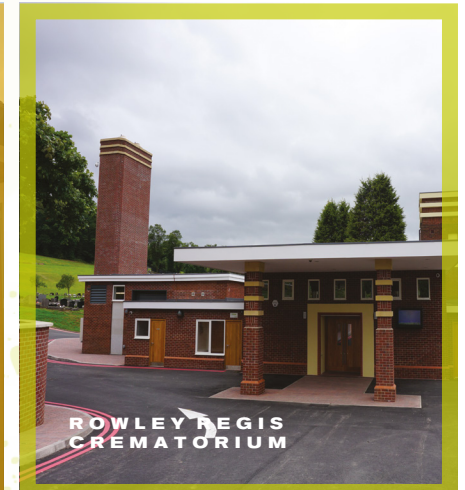

**SANDWELL VALLEY
CREMATORIUM**

**ROWLEY REGIS
CREMATORIUM**

CALL 0121 569 6700 OR VISIT SANDWELL.GOV.UK/BURIALS