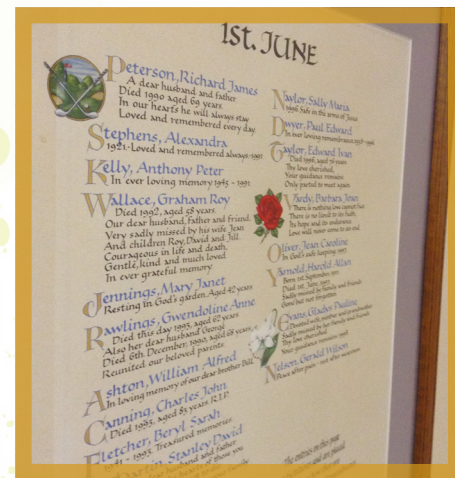

BOOK OF REMEMBRANCE

HAND PAINTED INSCRIPTION PLACED IN BOOK OF REMEMBRANCE

The Book Of Remembrance is available at Sandwell Valley Crematorium and Rowley Regis Crematorium.

You can choose your own inscription which is then hand painted into the Book Of Remembrance on your chosen date. You can choose to have a motif for an additional cost.

Each page of the book is dedicated to a day of the year and the pages are turned daily to ensure the corresponding date is on display.

There is also an electronic book of remembrance so that you can view your entry on any day of the year. Your entry can be viewed online at: <http://scribesplus.co.uk/westbromwich>

BOOK OF REMEMBRANCE

CALL 0121 569 6700 OR VISIT SANDWELL.GOV.UK/BURIALS