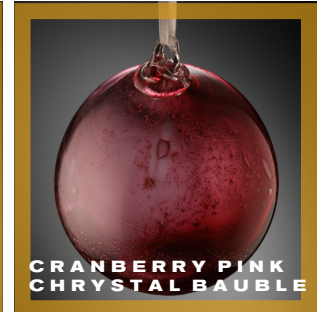

KEEPSAKES

KEEPSAKE JEWELLERY

We provide a different range of keepsake jewellery which is available in sterling silver, 9ct gold and white gold.

LEAD CRYSTAL

The finest 24% lead crystal handcrafted into an elegant and unique piece of glass art.

Our artists create a one-of-a-kind memorial piece as meaningful and beautiful as the life being remembered.

KEEPSAKE URNS

We offer a range of keepsake urns in a variety of different styles and sizes. Each urn is designed to hold the cremated remains of your loved one.

*All our keepsake jewellery and commemorative items are supplied by Sandwell Valley Crematorium and Ashes into Glass

KEEPSAKES

CALL 0121 569 6700 OR VISIT SANDWELL.GOV.UK/BURIALS