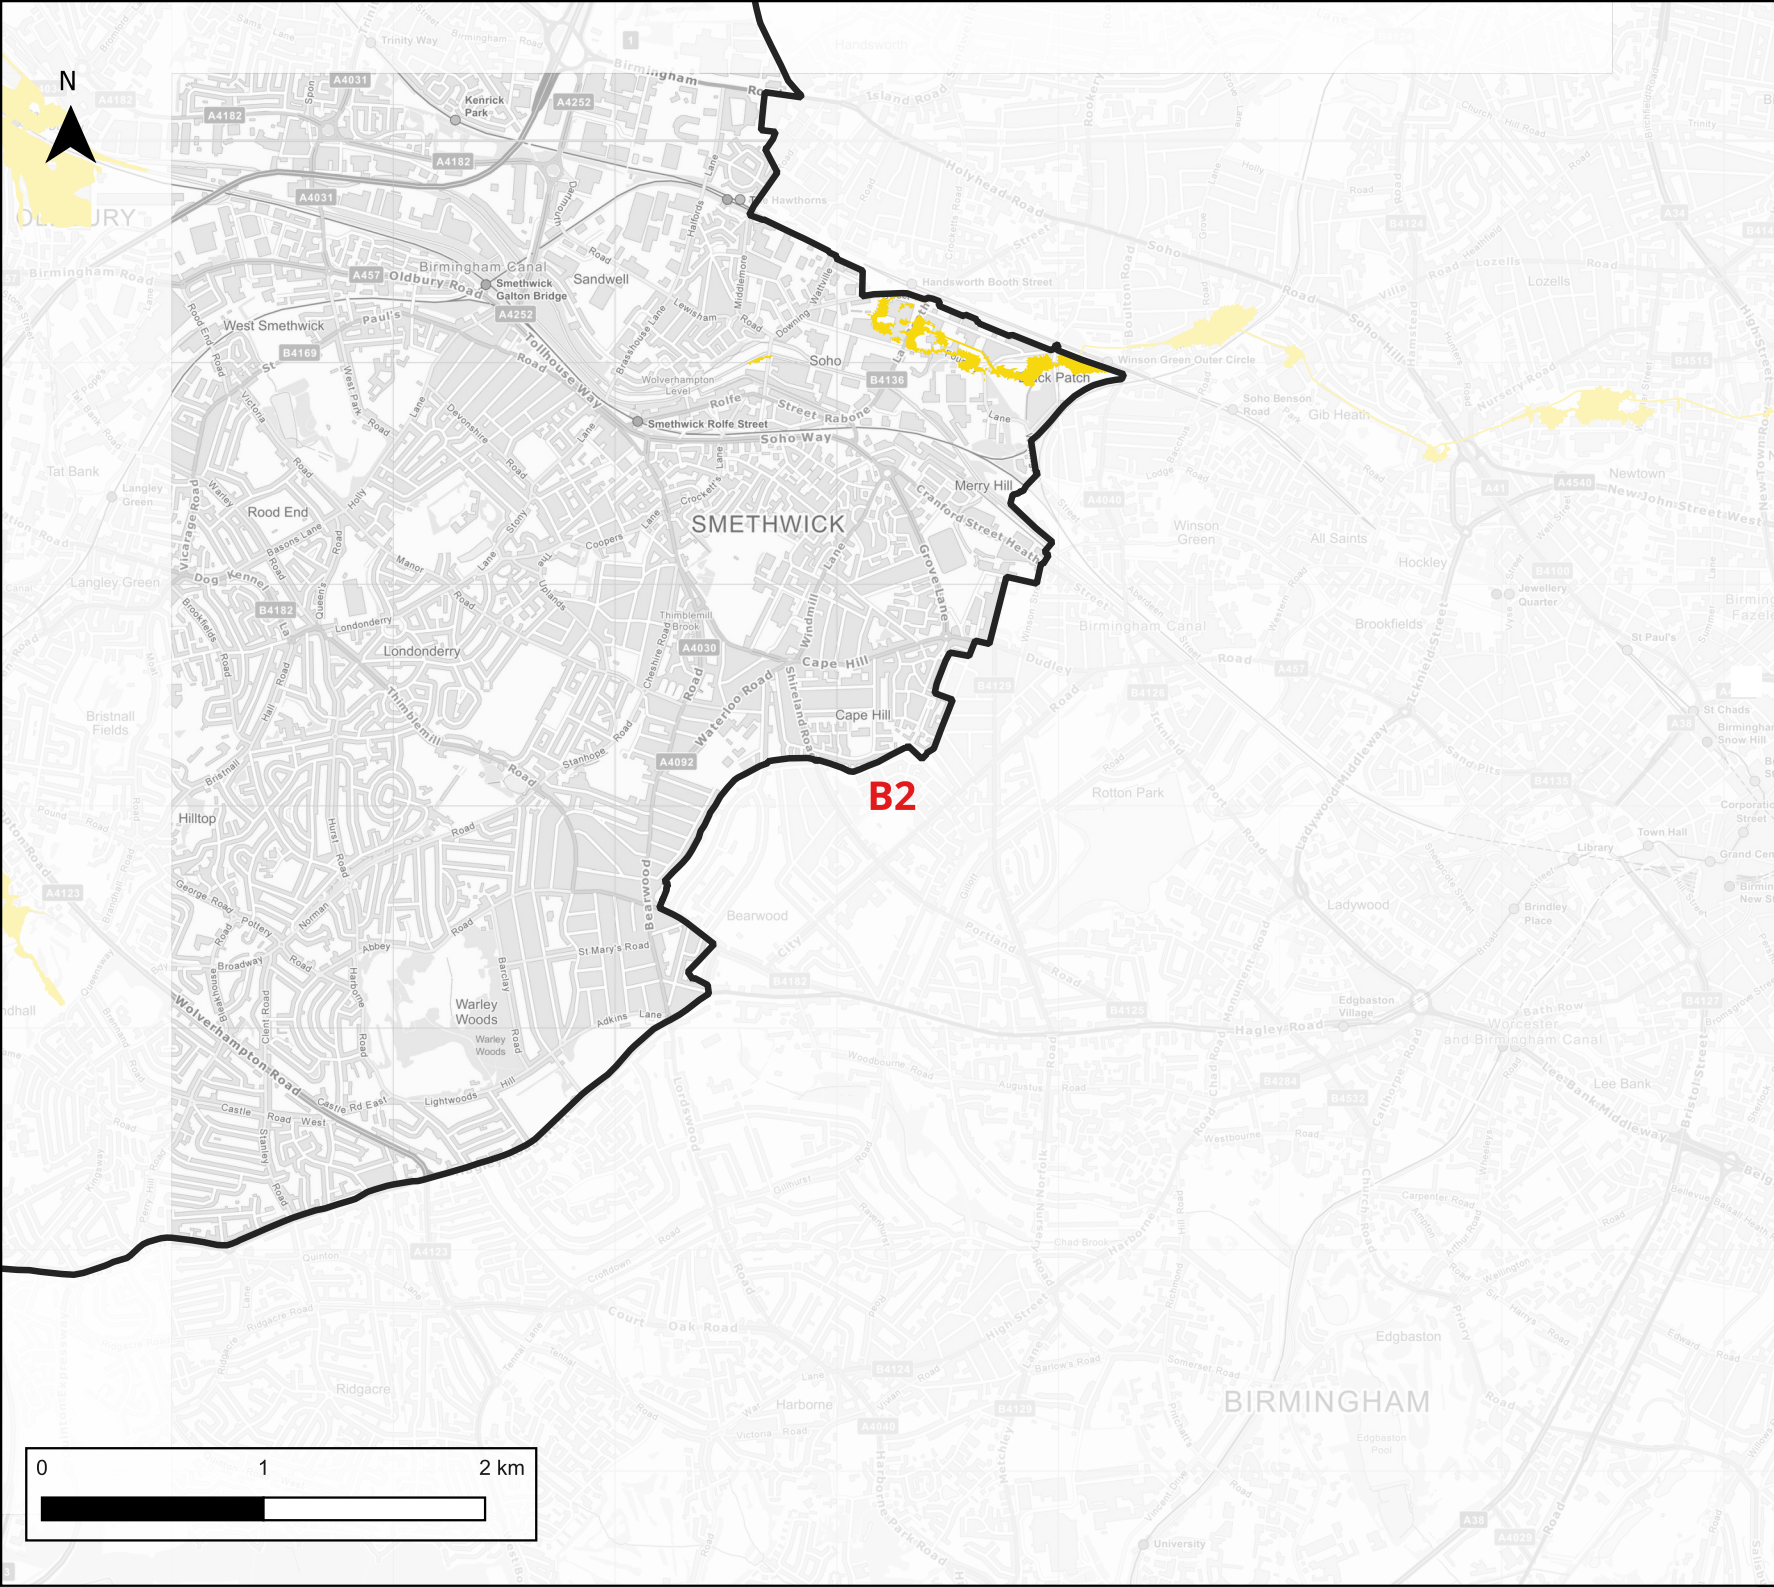

35 Perrymount Road
Haywards Heath
West Sussex
RH16 3BW
+44 (0)1444 473 652
info@jbaconsulting.com