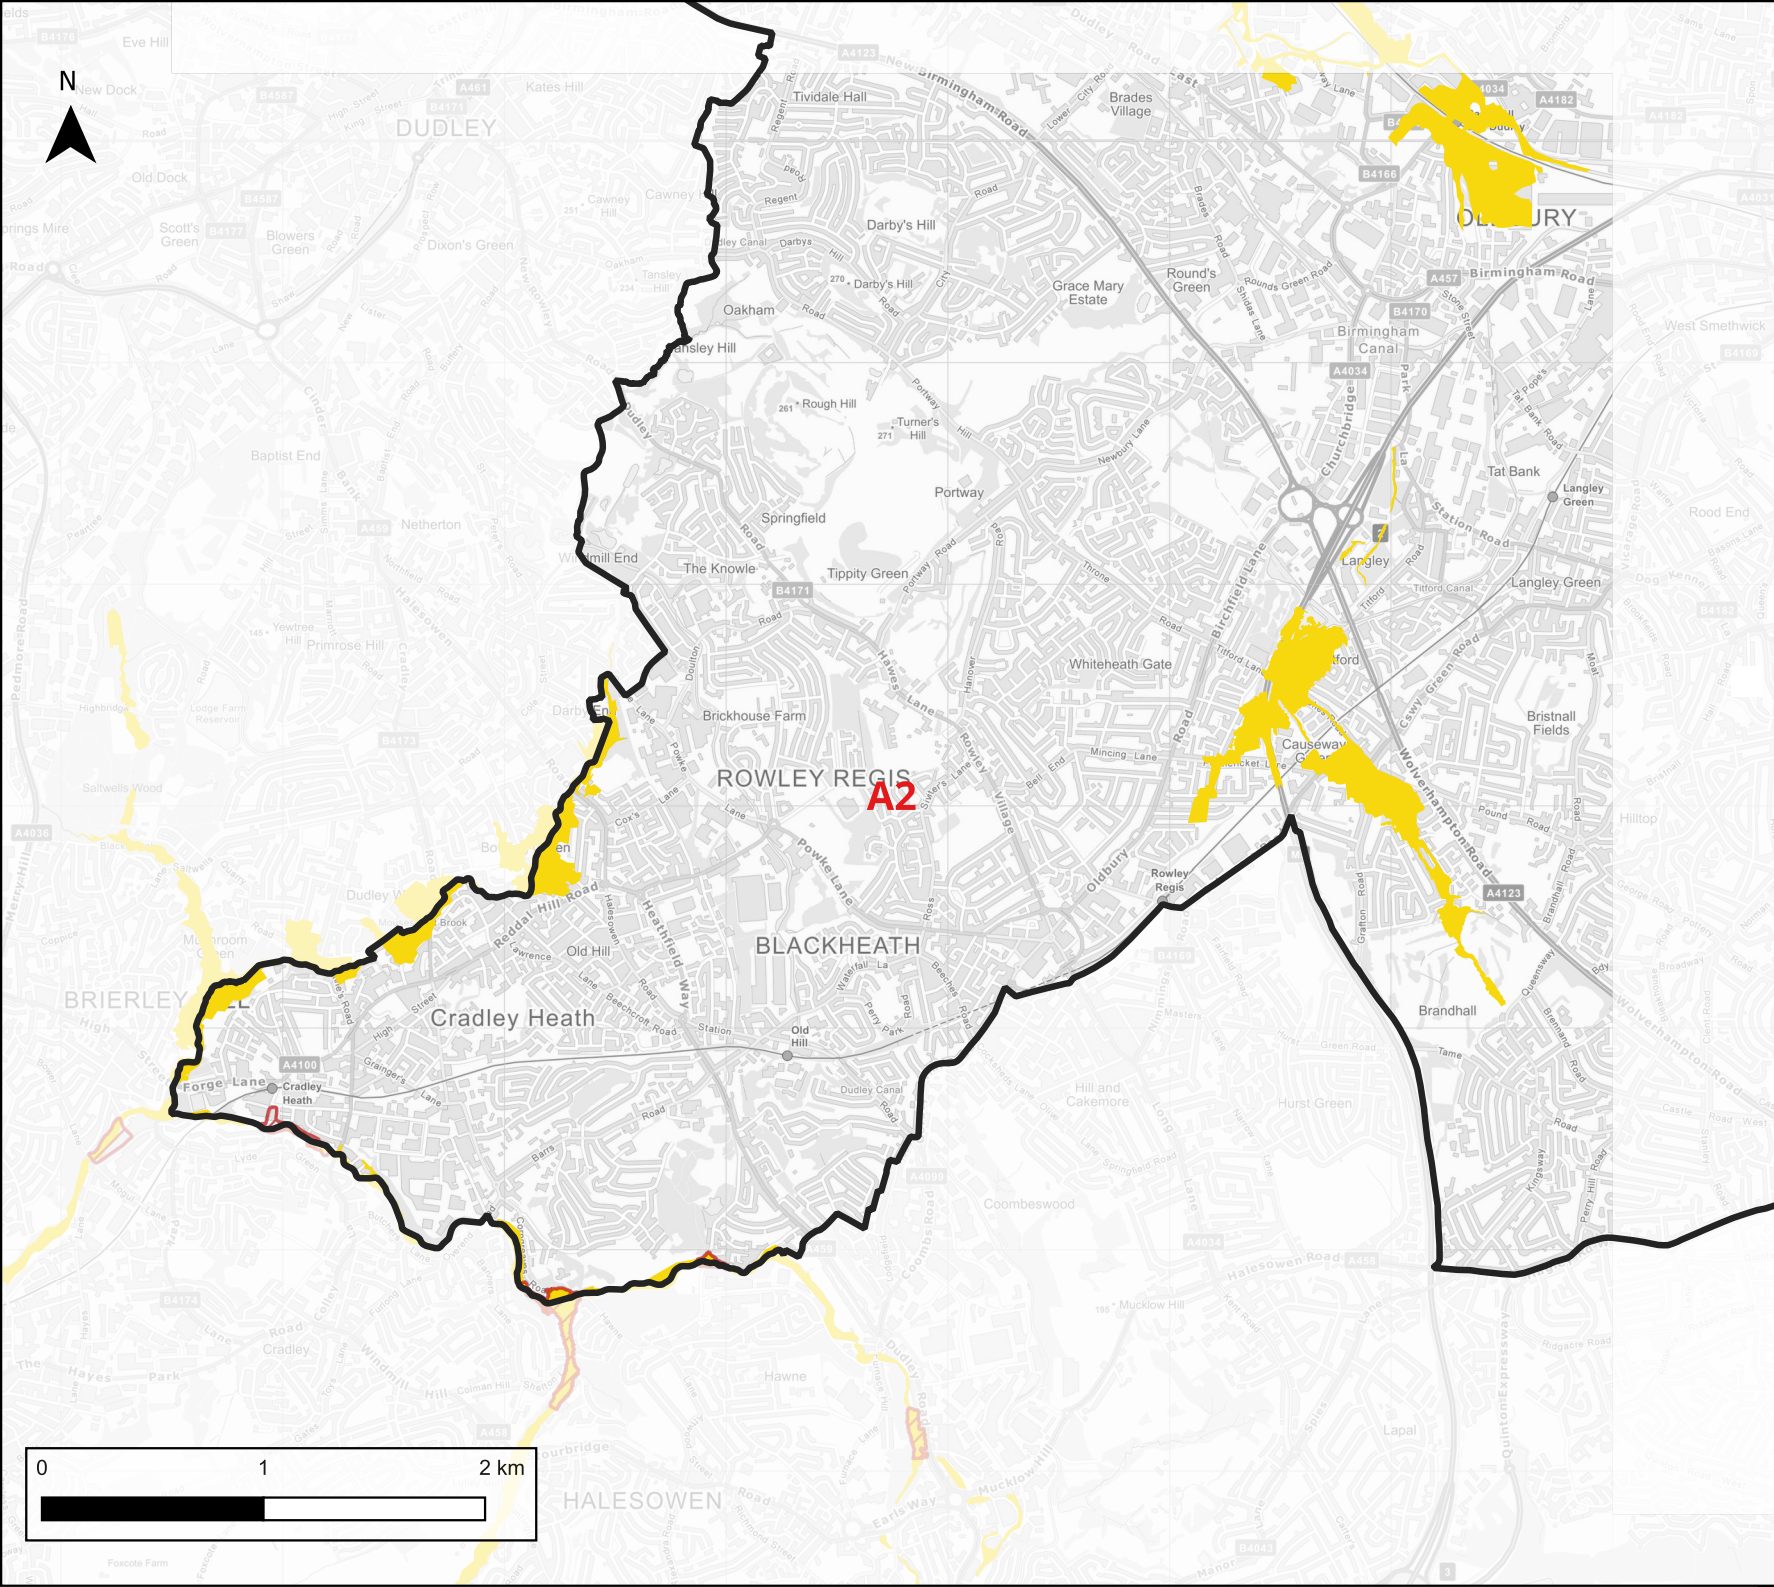

35 Perrymount Road
 Haywards Heath
 West Sussex
 RH16 3BW
 +44 (0)1444 473 652
 info@jbaconsulting.com

Flood Alert and Warning Areas

Legend

-  Sandwell boundary
-  Flood Warning Area
-  Flood Alert Area

Contains OS data © Crown copyright and database right (2024). Contains public sector information licensed under the Open Government Licence v3.0.
 © Environment Agency copyright and/or database right 2024. All rights reserved.