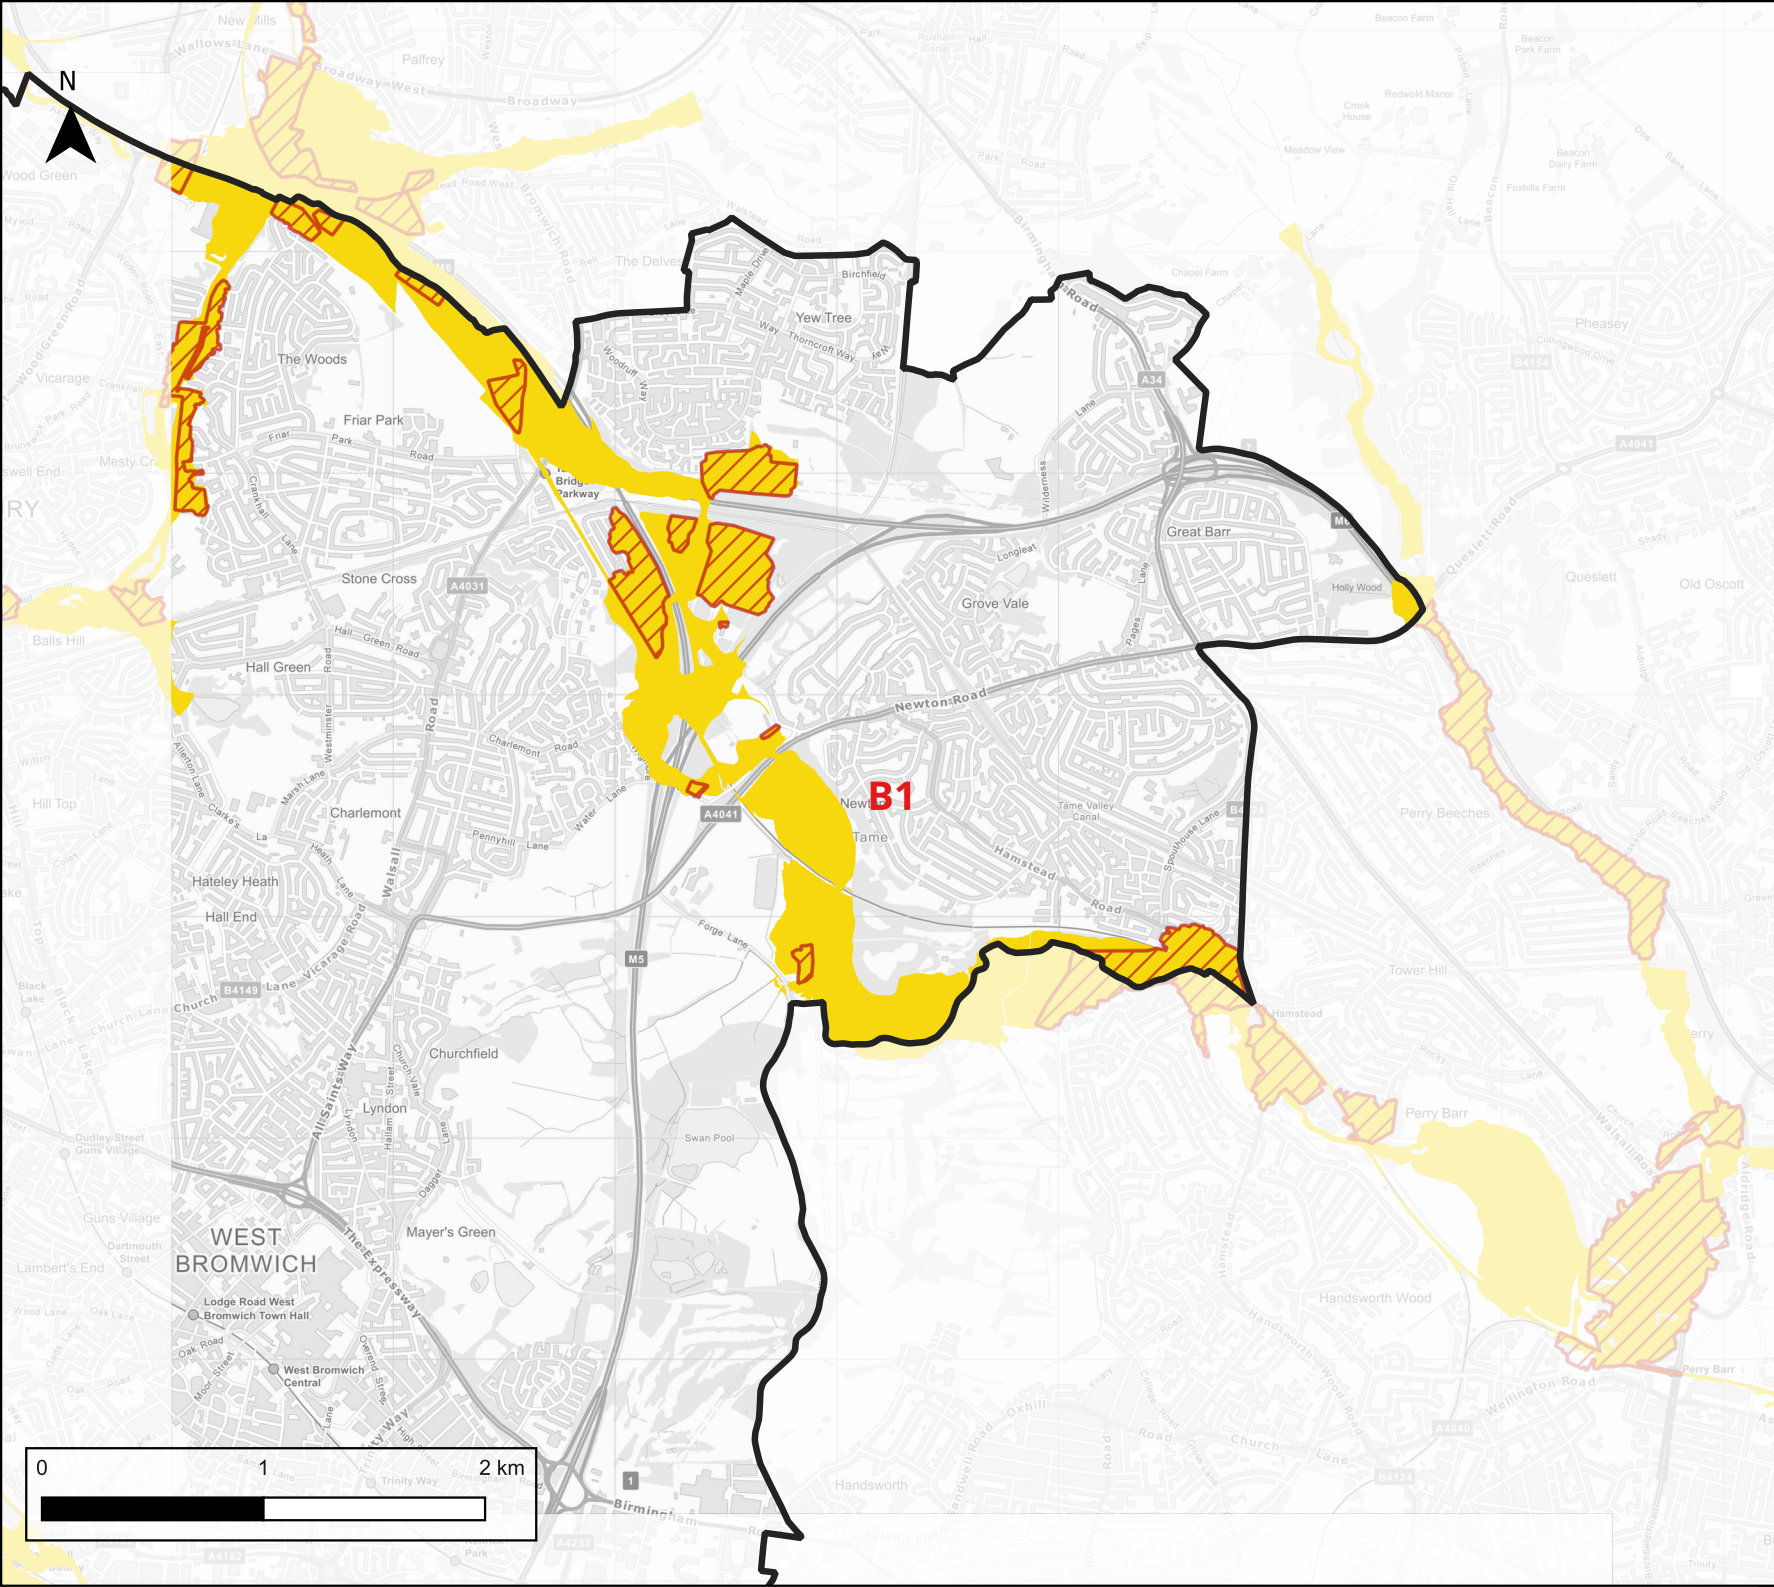

35 Perrymount Road
 Haywards Heath
 West Sussex
 RH16 3BW
 +44 (0)1444 473 652
 info@jbaconsulting.com

Flood Alert and Warning Areas

Legend

-  Sandwell boundary
-  Flood Warning Area
-  Flood Alert Area

Contains OS data © Crown copyright and database right (2024). Contains public sector information licensed under the Open Government Licence v3.0.
 © Environment Agency copyright and/or database right 2024. All rights reserved.