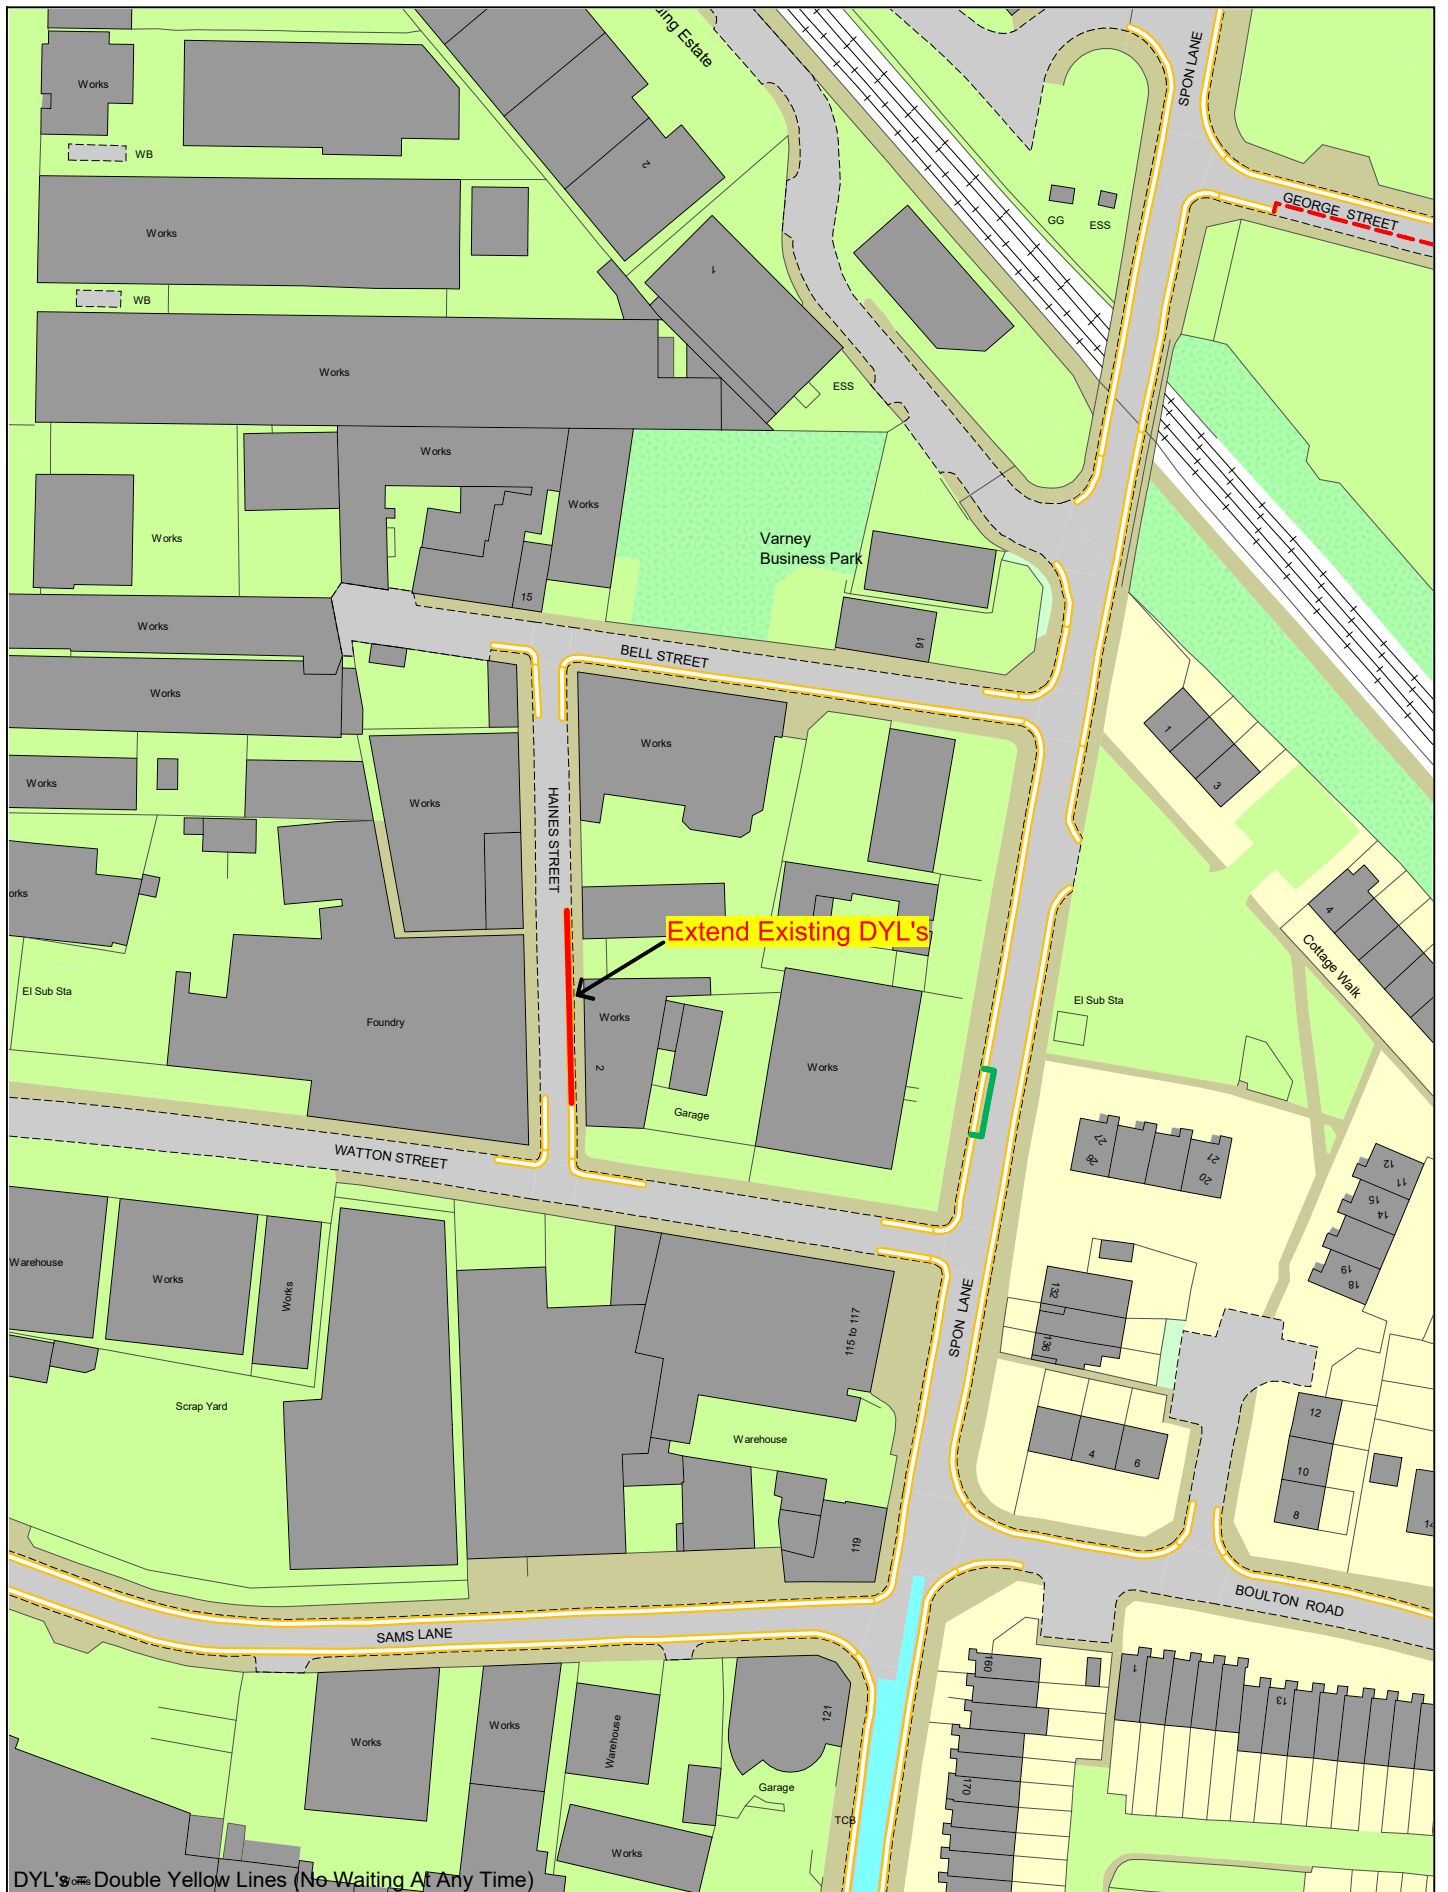

DYL's = Double Yellow Lines (No Waiting At Any Time)

© Crown copyright. All rights reserved
Sandwell MBC
Licence No. AC0000824500 2024

Proposed Change to Parking Restrictions Haines Street, West Bromwich

SCALE	N. T. S.
DATE	August 2024
DRAWING SET No.	40,318 S/4
DRAWN BY	P. J. W.
	Review No18 WB