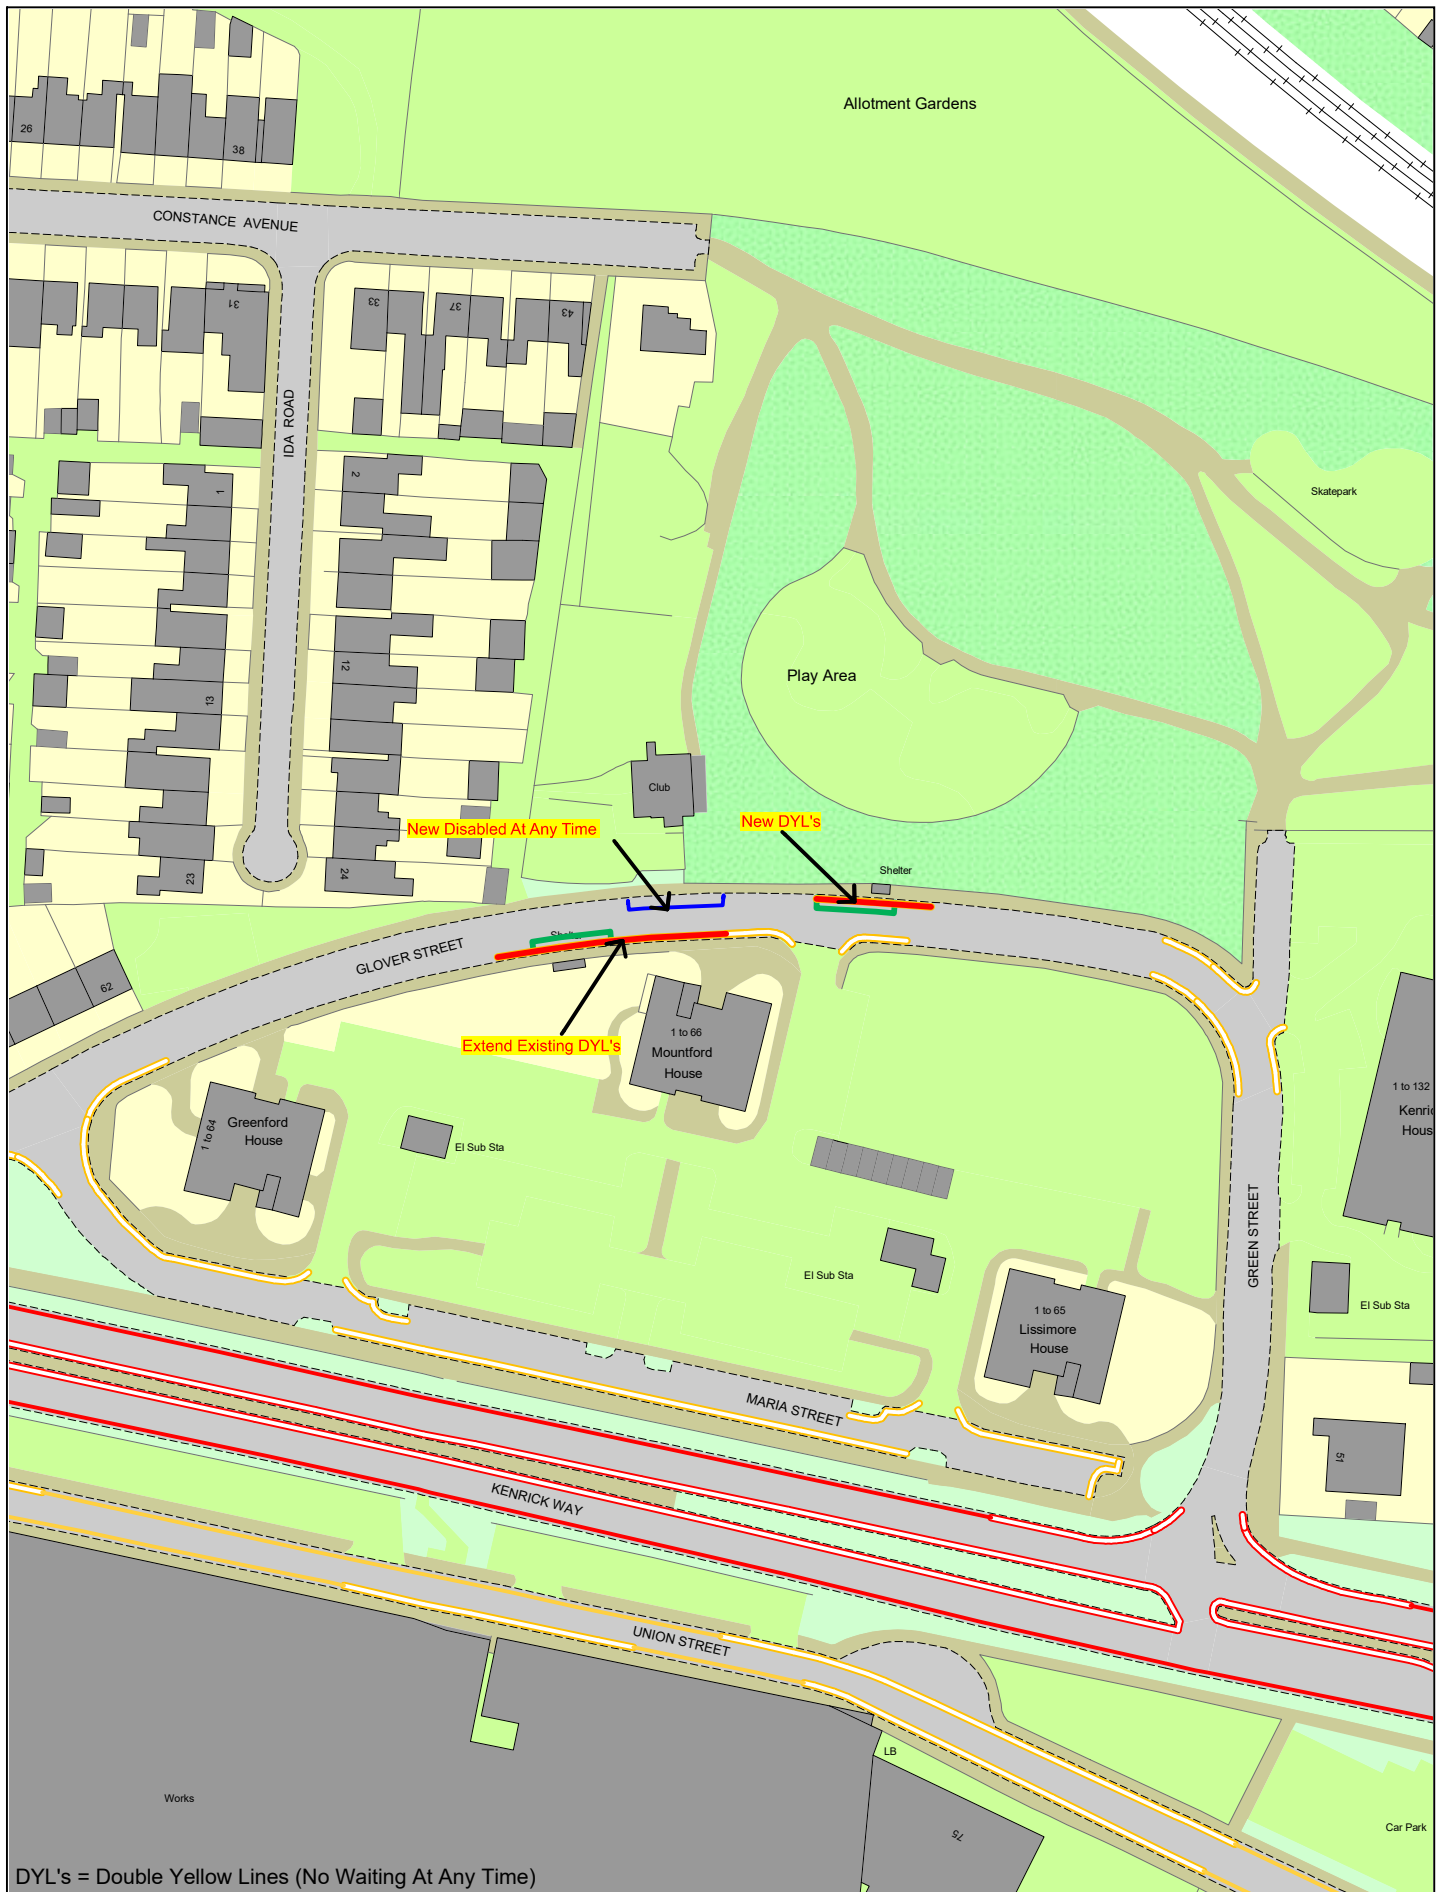

Proposed Change to Parking Restrictions Glover Street - Macauley House, West Bromwich

SCALE	N. T. S.
DATE	August 2024
DRAWING SET No.	40,318 S/4
DRAWN BY	P. J. W.
	Review No18 A6

DYL's = Double Yellow Lines (No Waiting At Any Time)