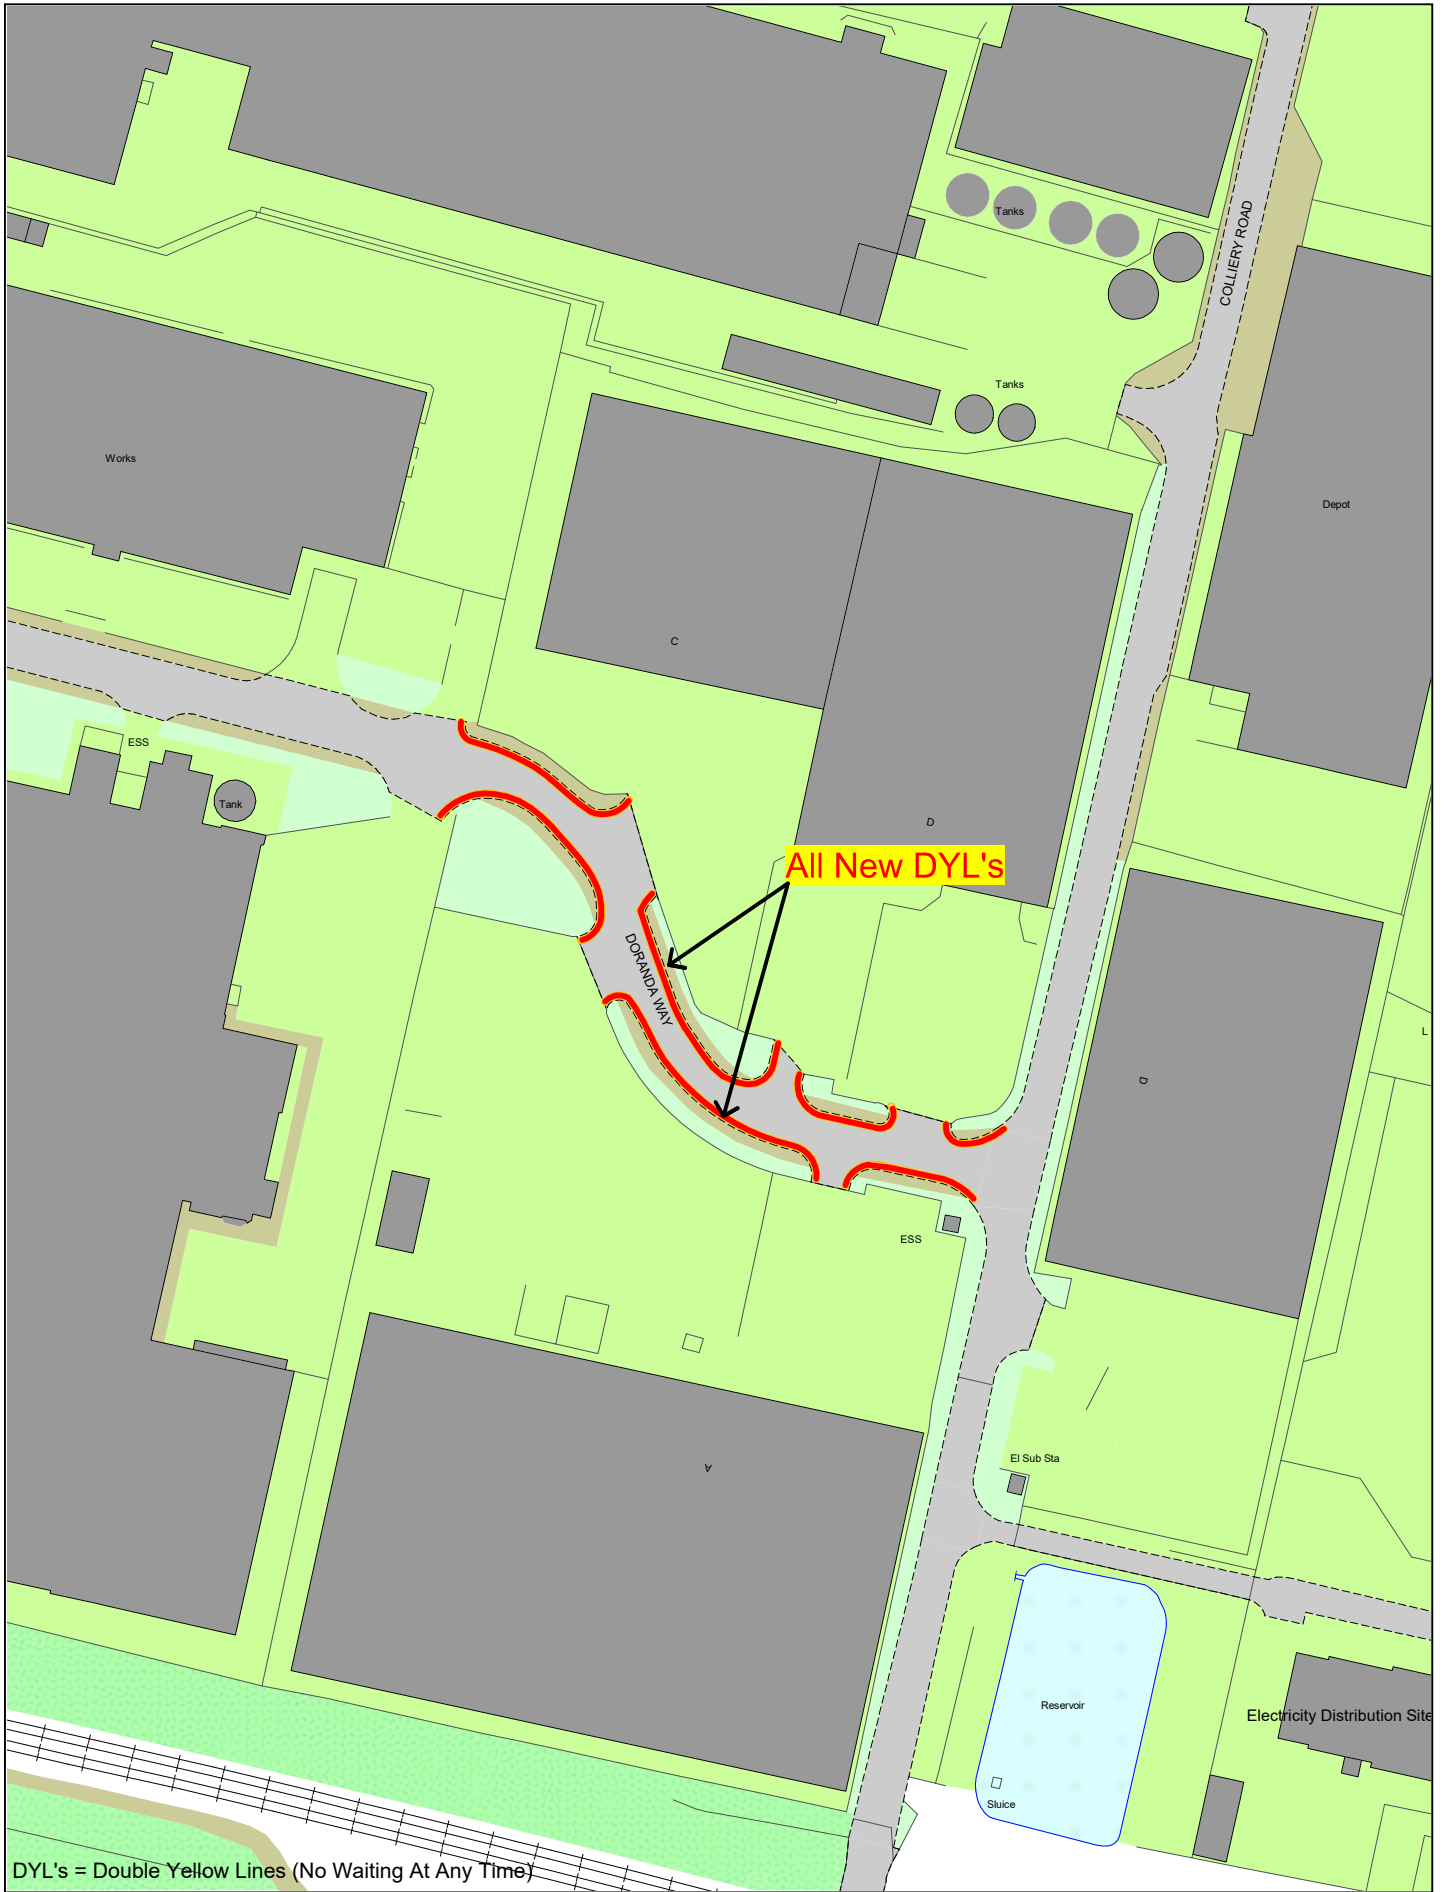

DYL's = Double Yellow Lines (No Waiting At Any Time)

© Crown copyright. All rights reserved
Sandwell MBC
Licence No. AC0000824500 2024

Proposed Change to Parking Restrictions Doranda Way, West Bromwich

SCALE	N. T. S.
DATE	August 2024
DRAWING No.	40,318 S/4
DRAWN BY	P. J. W.
	Review No18 A4