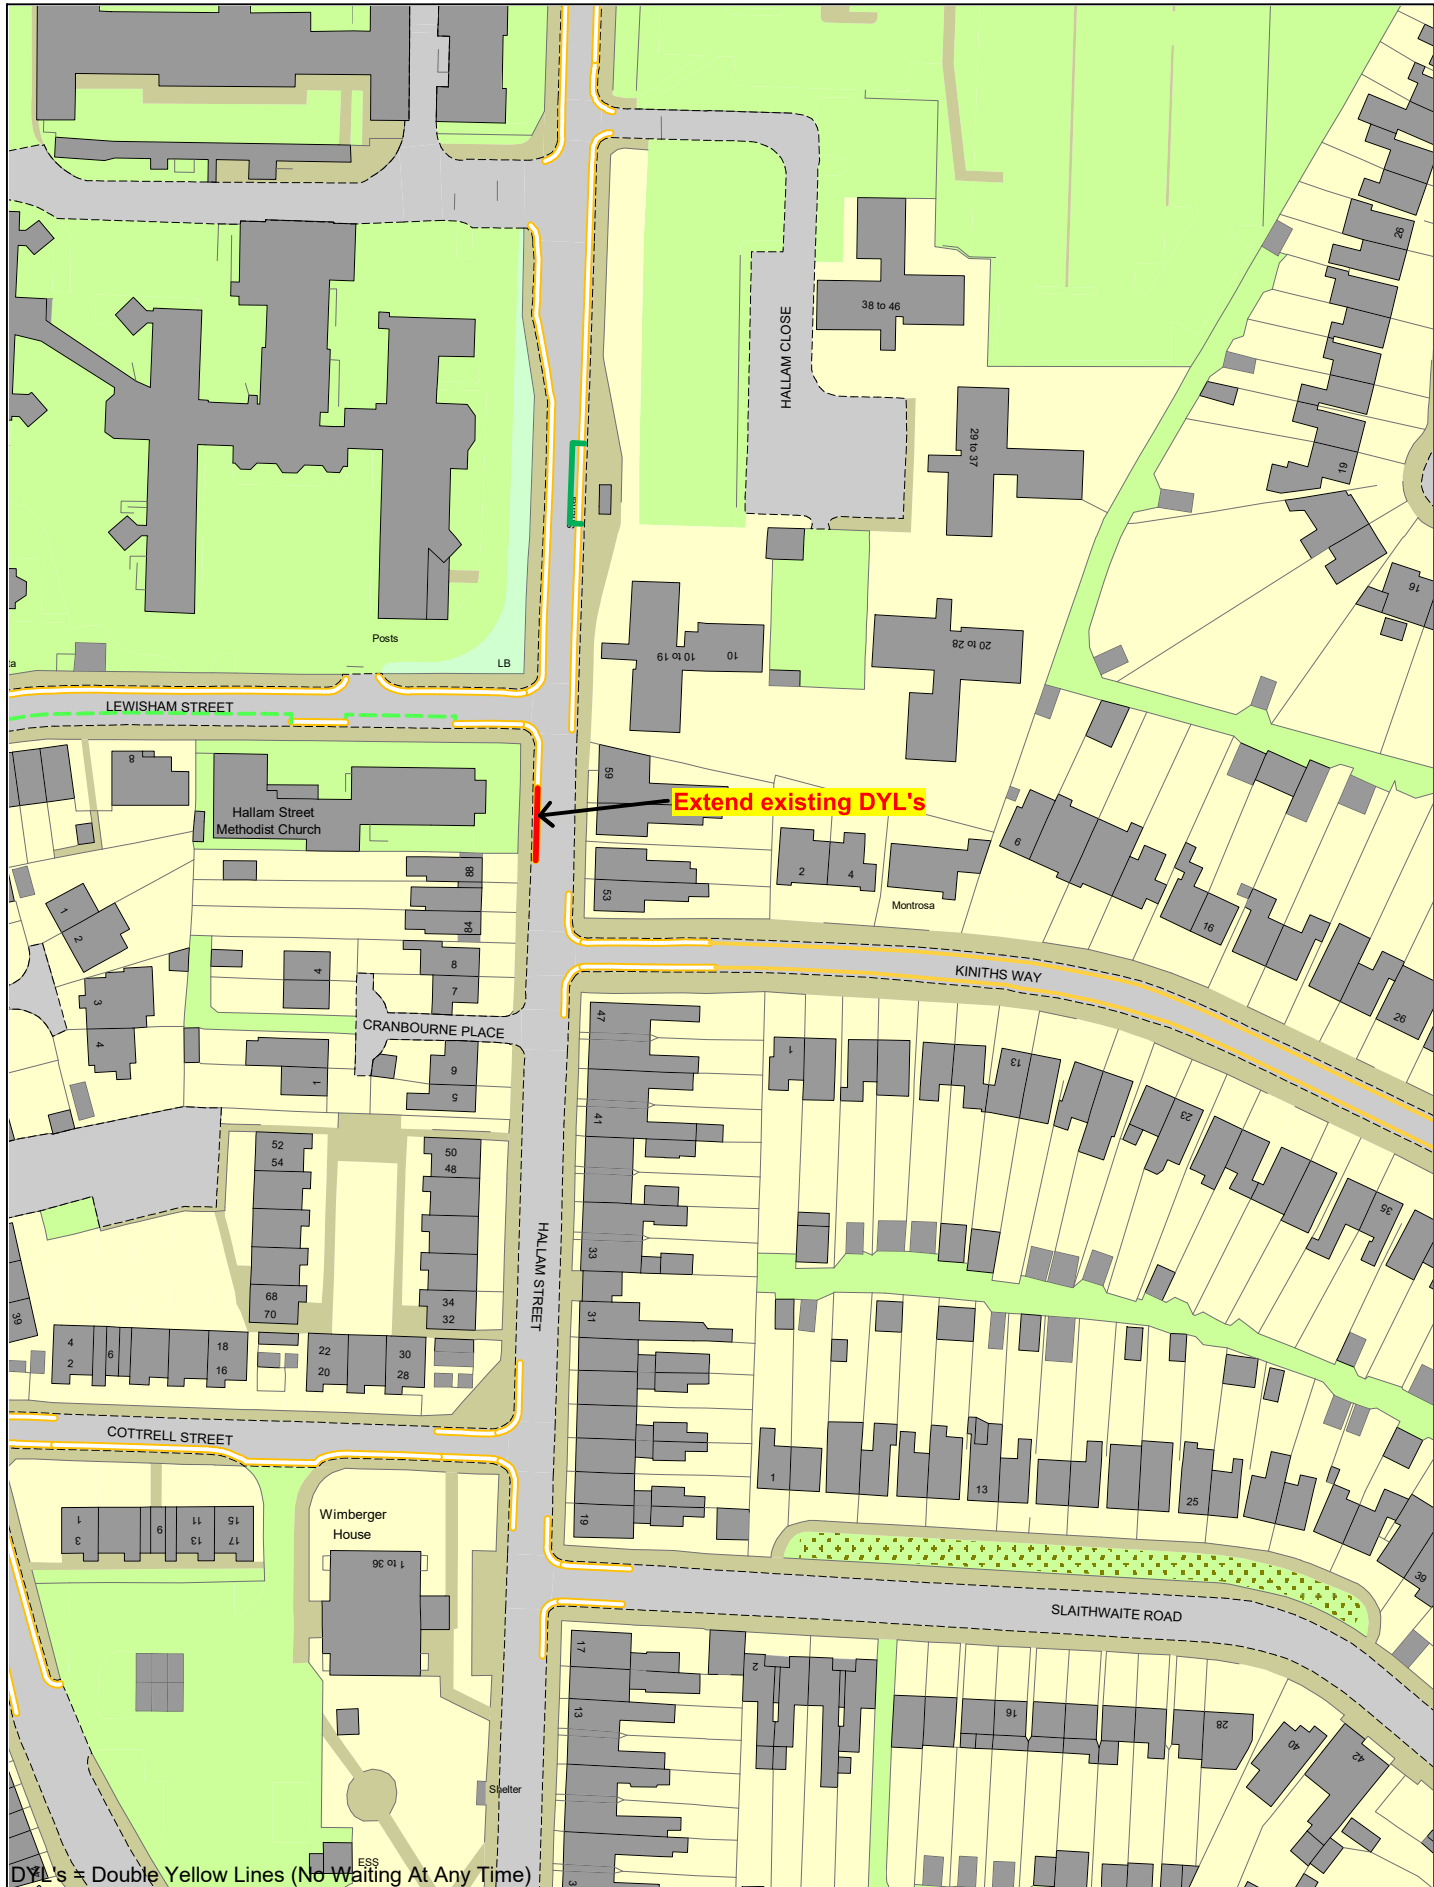

DYL's = Double Yellow Lines (No Waiting At Any Time)

© Crown copyright. All rights reserved
Sandwell MBC
Licence No. AC0000824500 2024

Proposed Change to Parking Restrictions Hallam Street, West Bromwich

SCALE	N. T. S.
DATE	August 2024
DRAWING SET No.	40,318 S/4
DRAWN BY	P. J. W.
	Review No18 A7