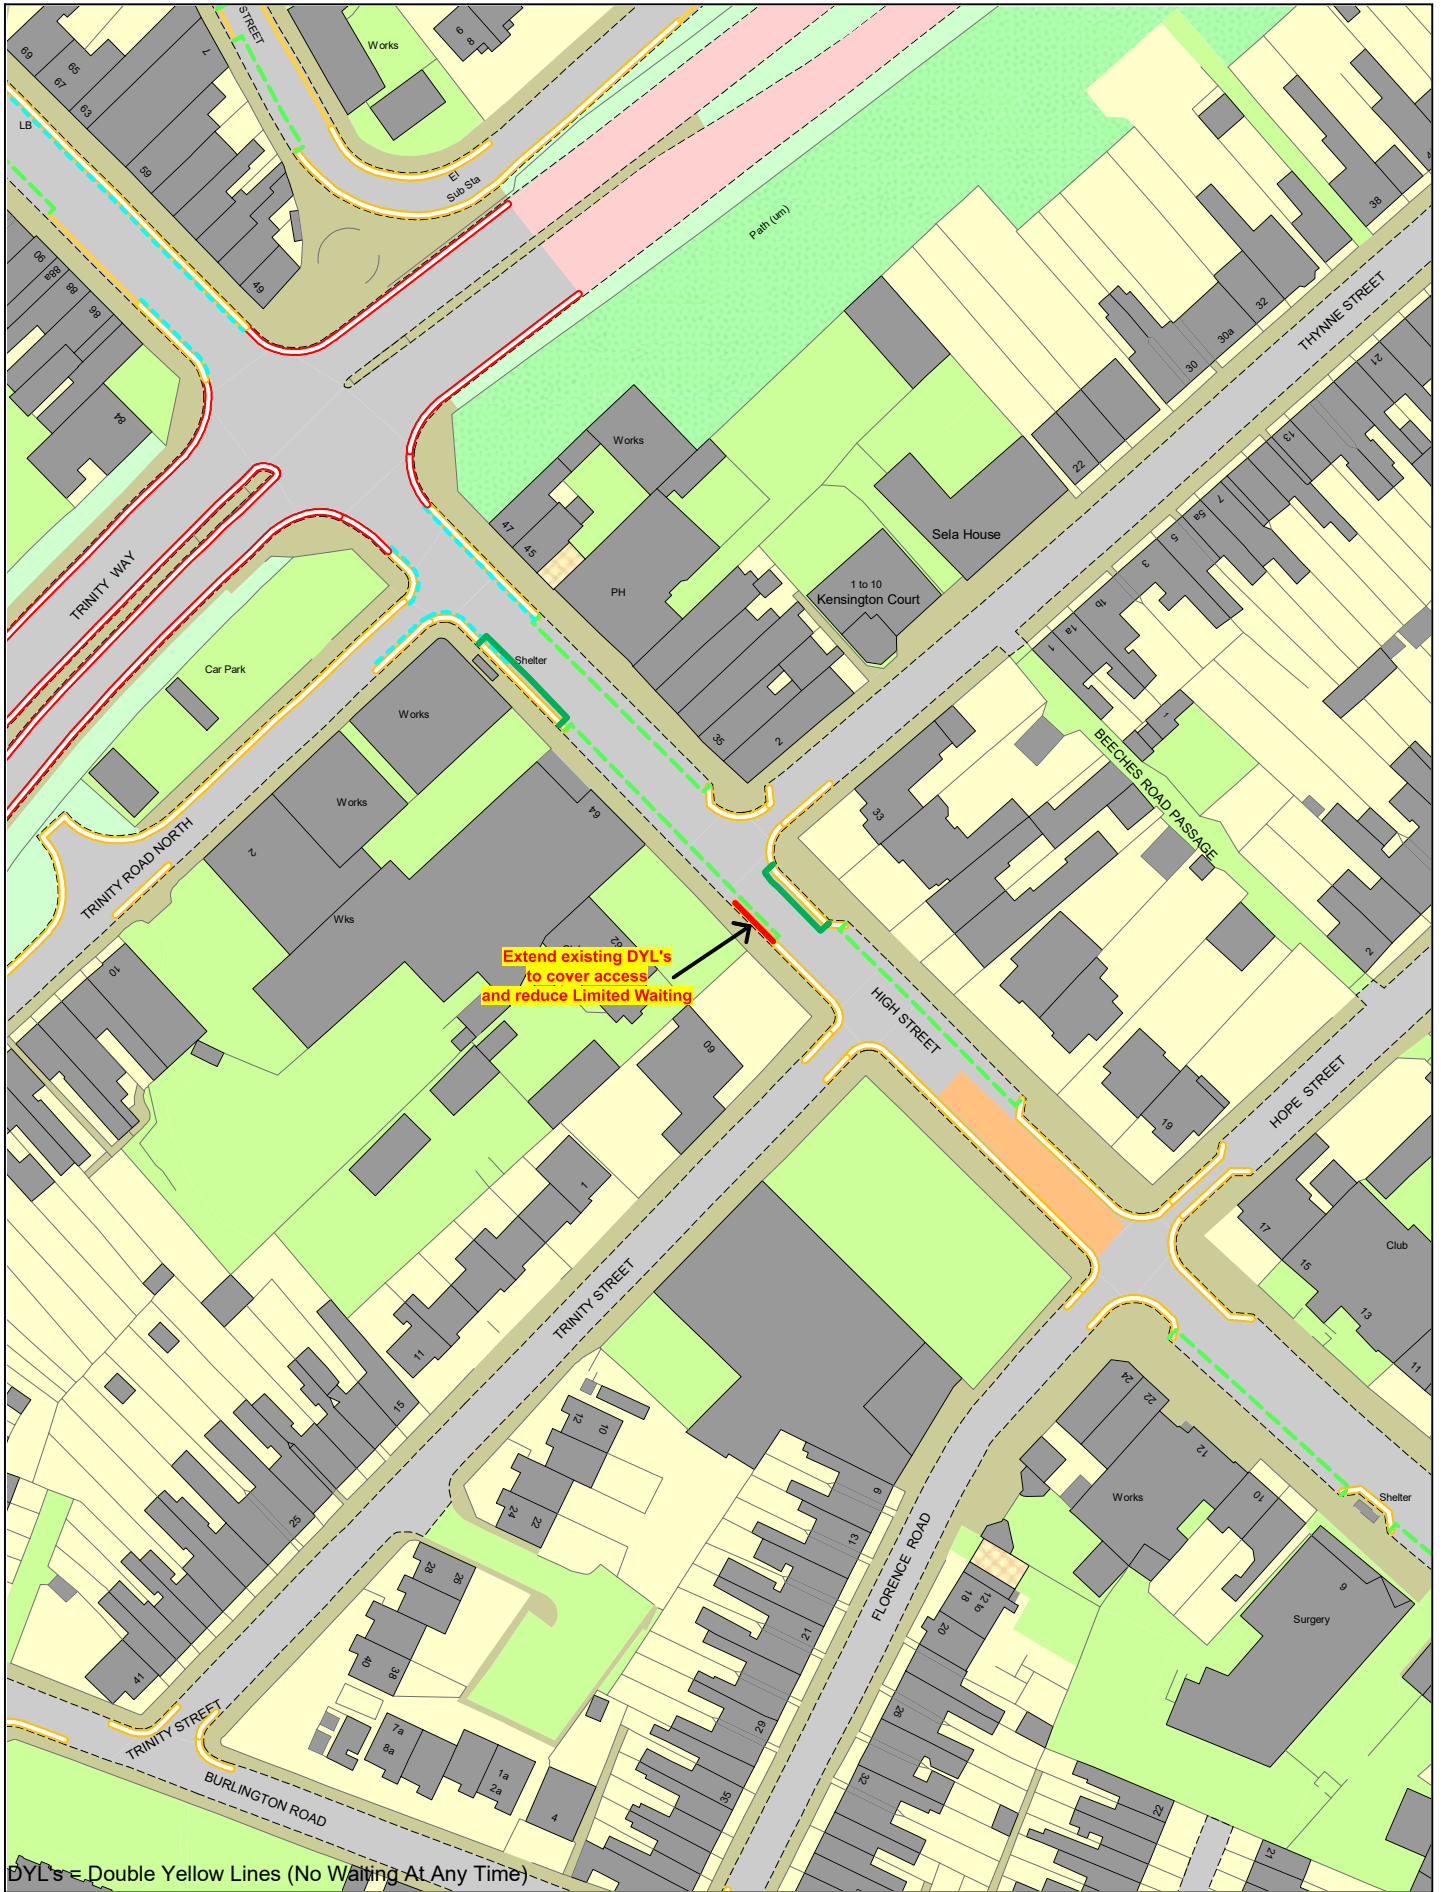

DYL's = Double Yellow Lines (No Waiting At Any Time)

© Crown copyright. All rights reserved
Sandwell MBC
Licence No. AC0000824500 2024

Proposed Change to Parking Restrictions High Street, West Bromwich

SCALE	N. T. S.
DATE	August 2024
DRAWING SET No.	40,318 S/4
DRAWN BY	P. J. W.
	Review No18 A6