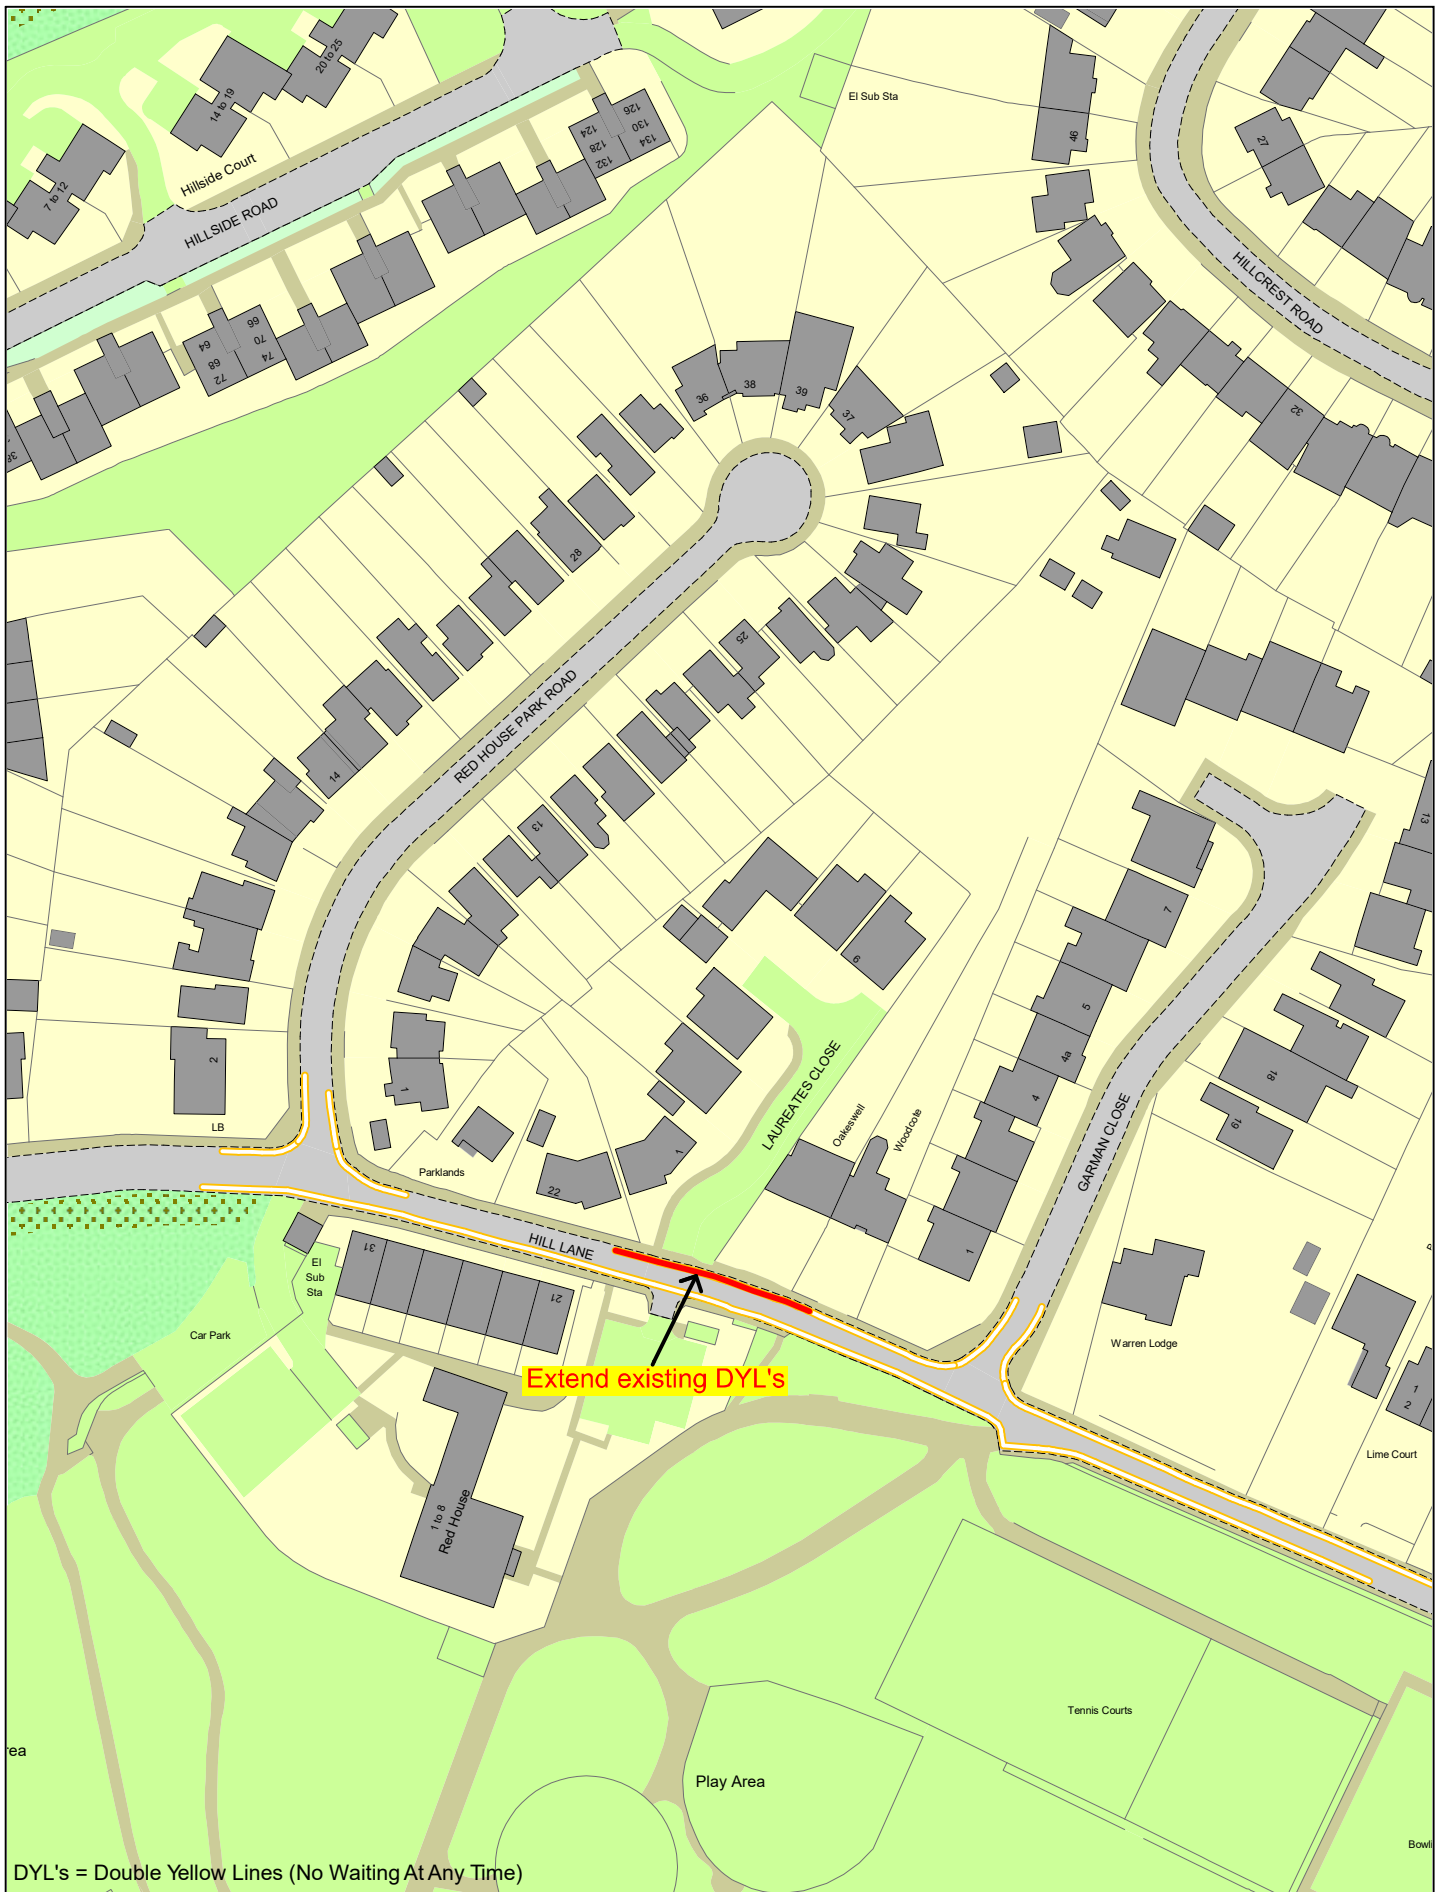

DYL's = Double Yellow Lines (No Waiting At Any Time)

© Crown copyright. All rights reserved
Sandwell MBC
Licence No. AC0000824500 2024

Proposed Change to Parking Restrictions Hill Lane, Great Barr

SCALE	N. T. S.
DATE	August 2024
DRAWING SET No.	40,318 S/4
DRAWN BY	P. J. W.
	Review No18 A7