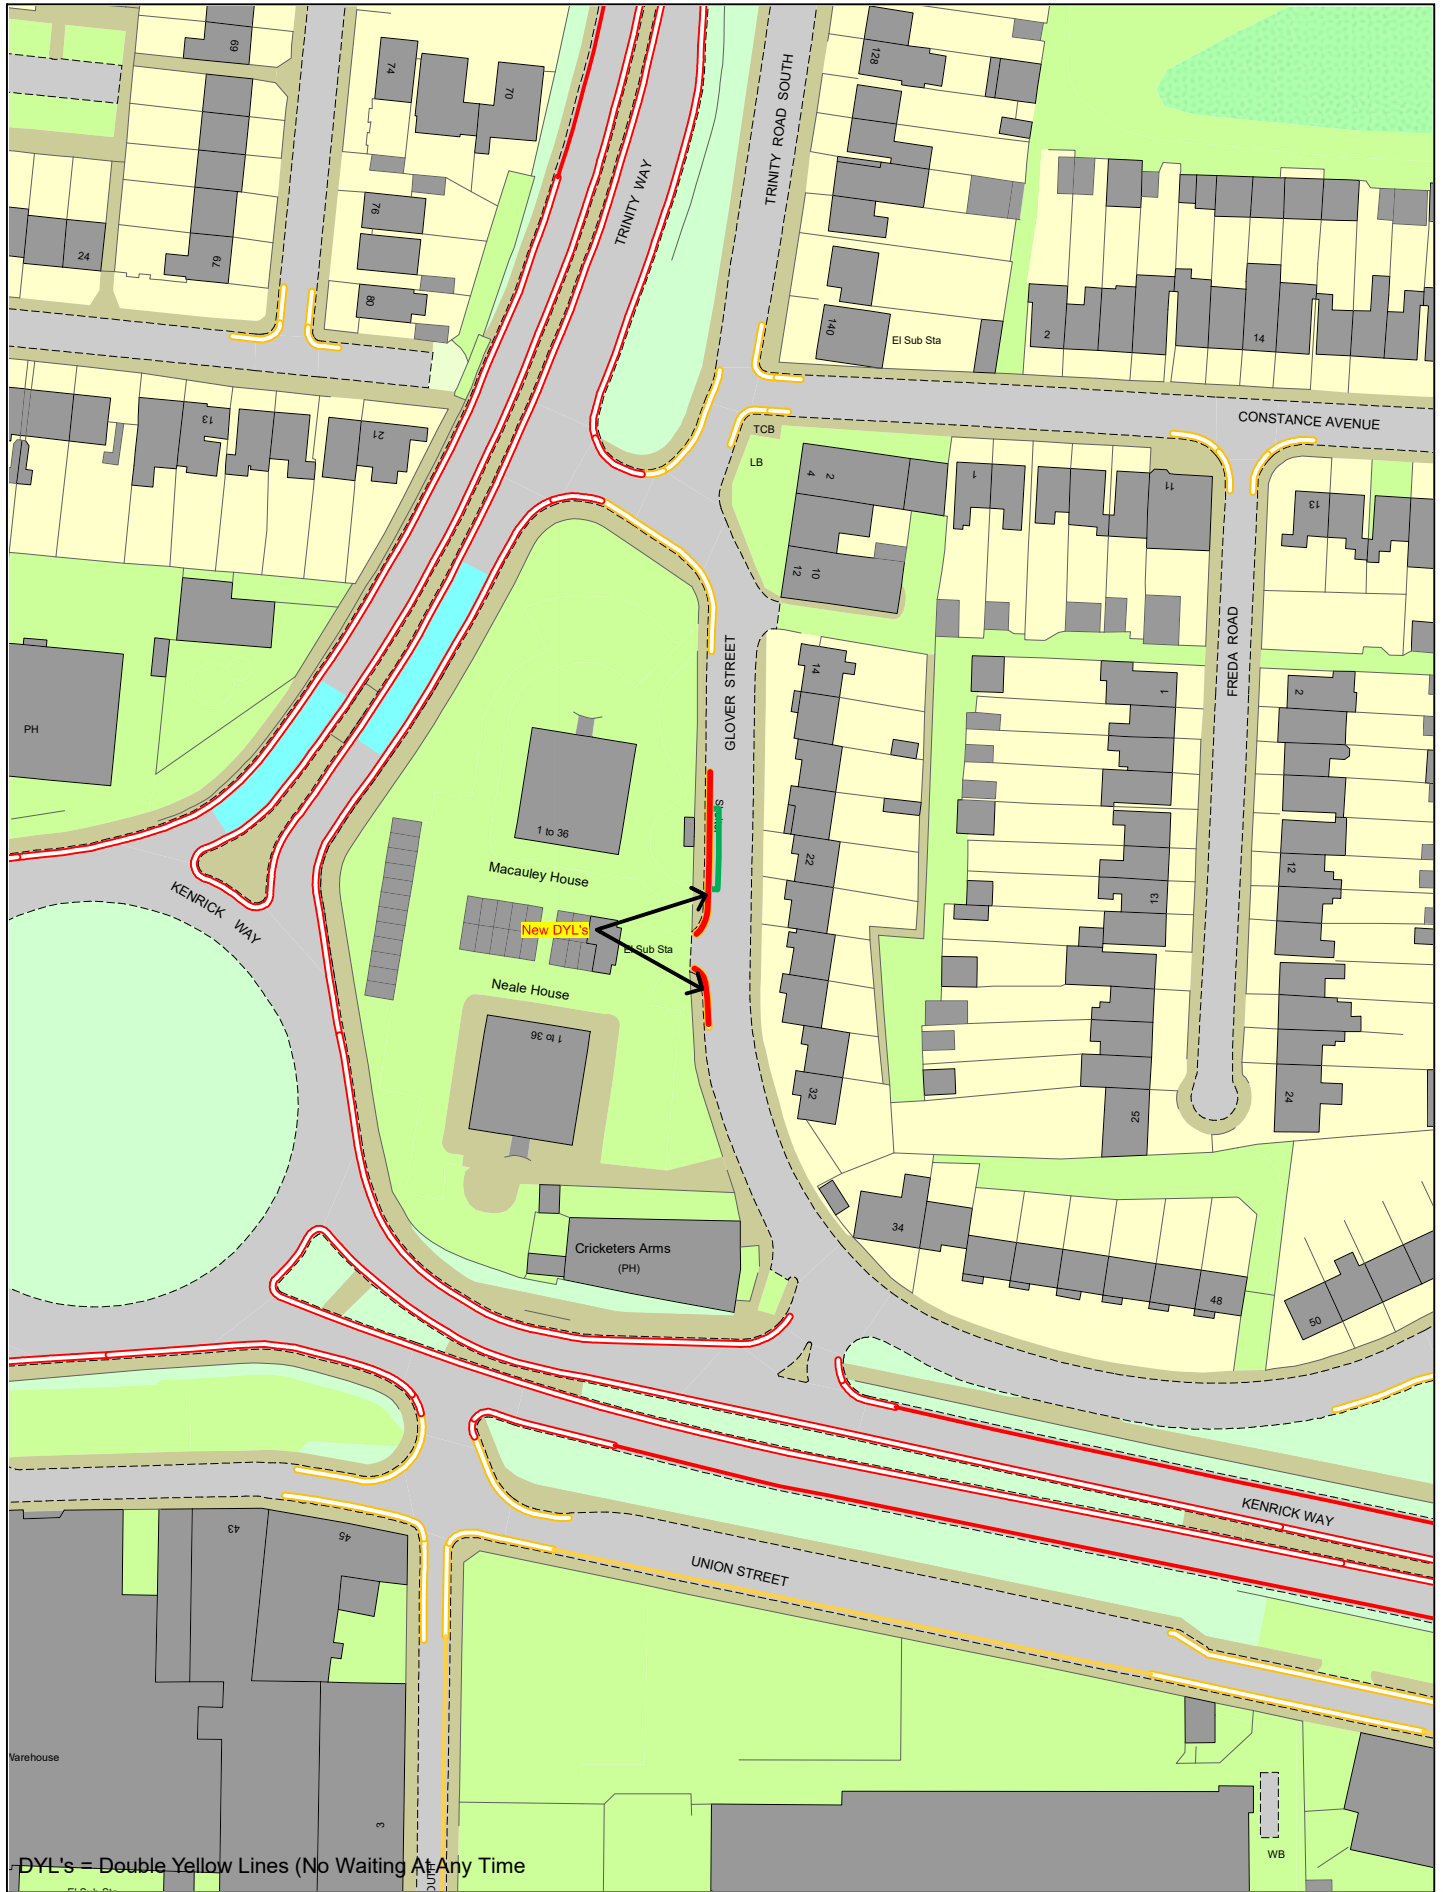

DYL's = Double Yellow Lines (No Waiting At Any Time)

© Crown copyright. All rights reserved
Sandwell MBC
Licence No. AC0000824500 2024

Proposed Change to Parking Restrictions Glover Street - Macauley House, West Bromwich

SCALE	N. T. S.
DATE	August 2024
DRAWING SET No.	40,318 S/4
DRAWN BY	P. J. W.
	Review No18 A6