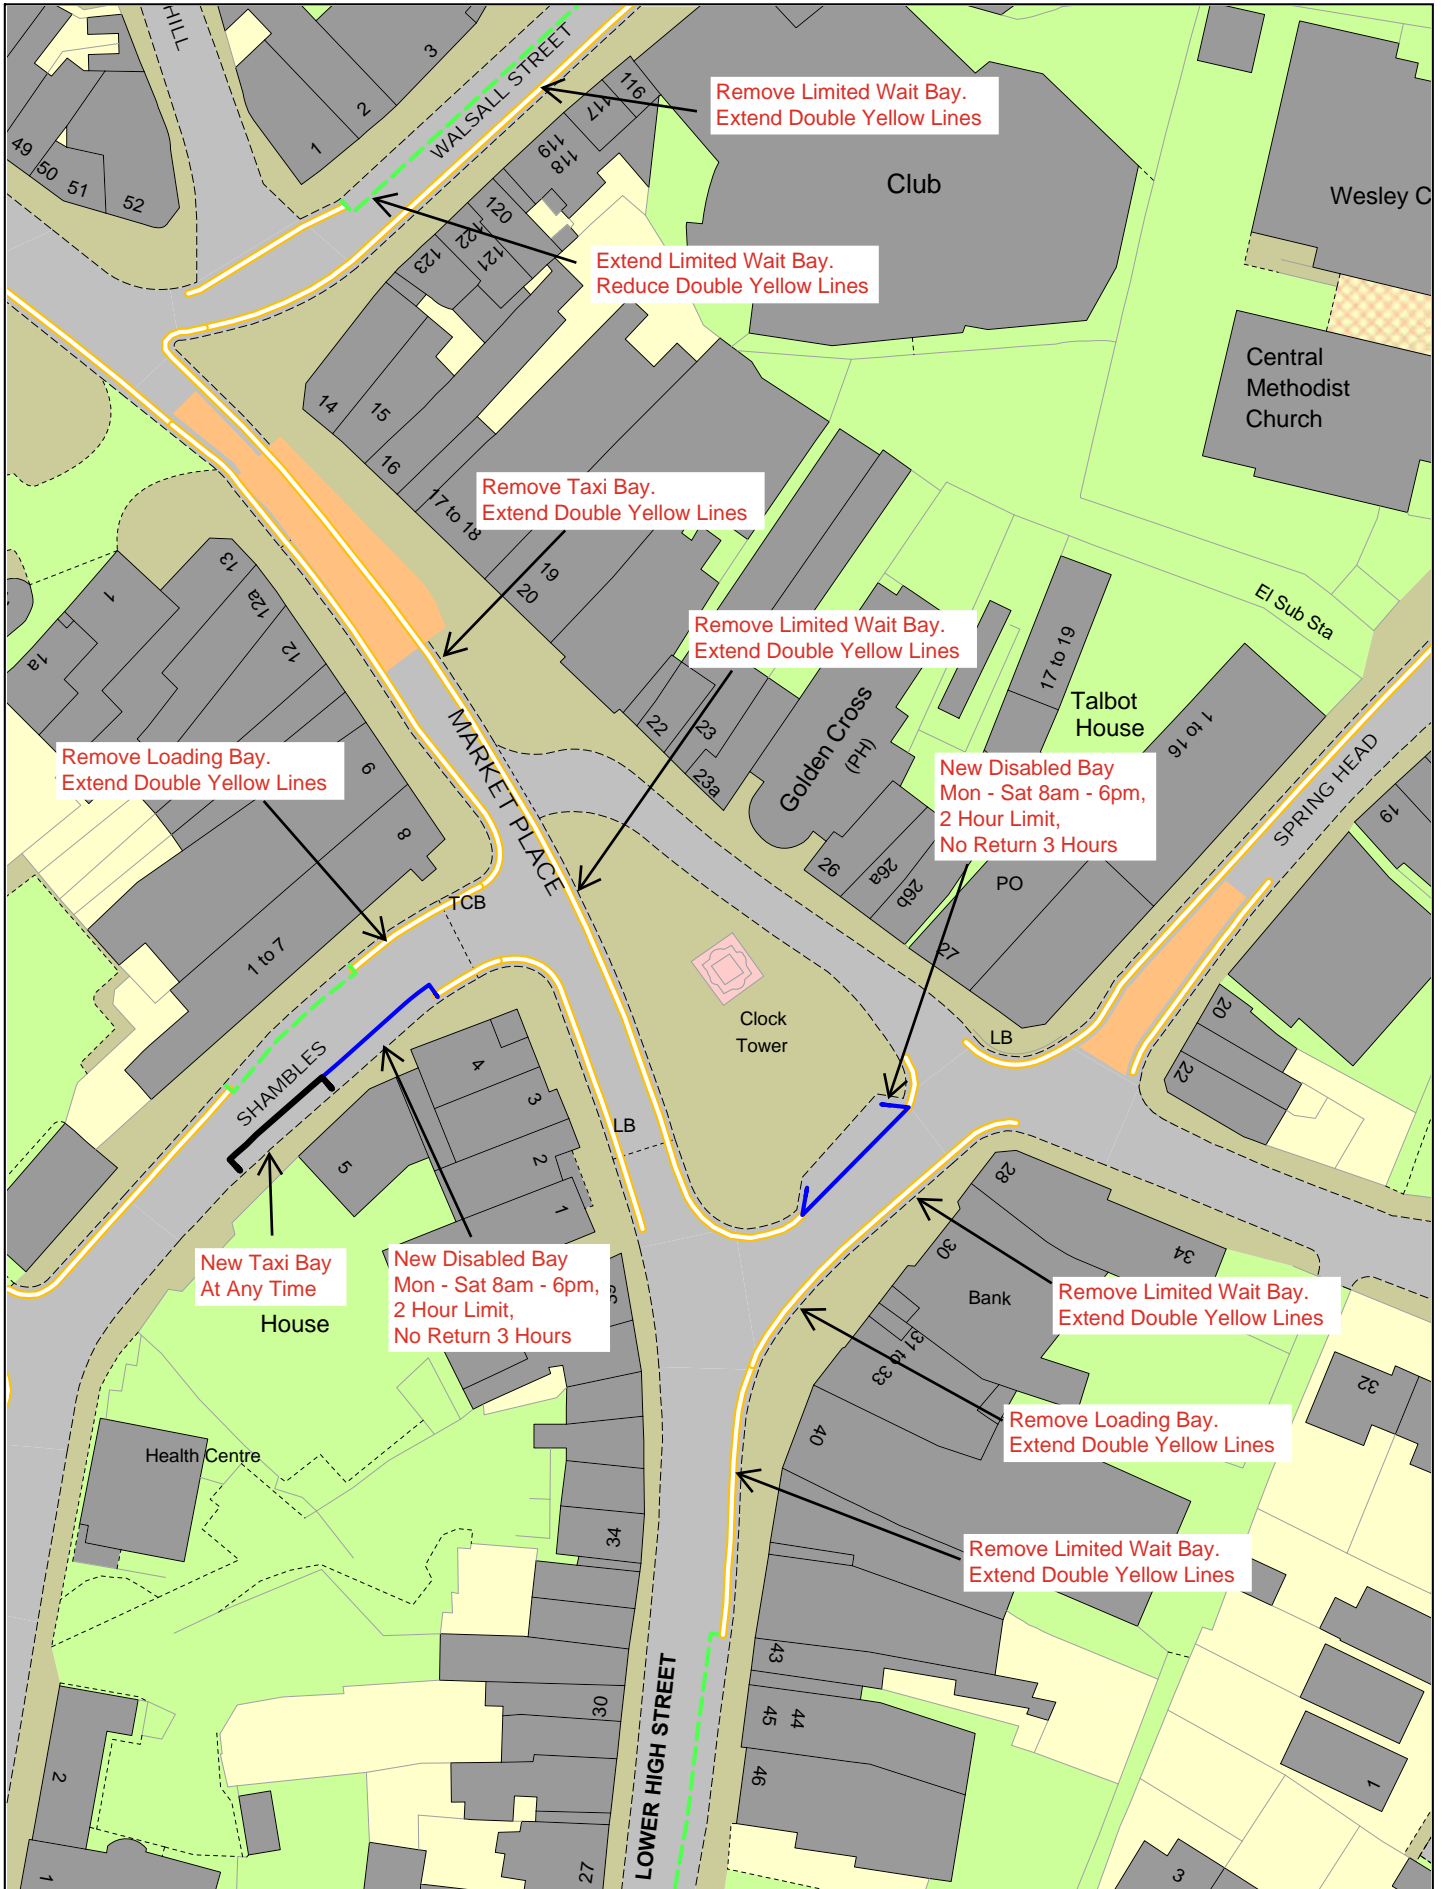

© Crown copyright. All rights reserved Sandwell MBC
Licence No. AC0000824500 2024

Proposed Change To Parking Restrictions Market Place, Spring Head and The Shambles, Wednesbury

SCALE	N.T.S.
DATE	August 2024
DRAWING No.	40318 S/4
DRAWN BY	I.M.