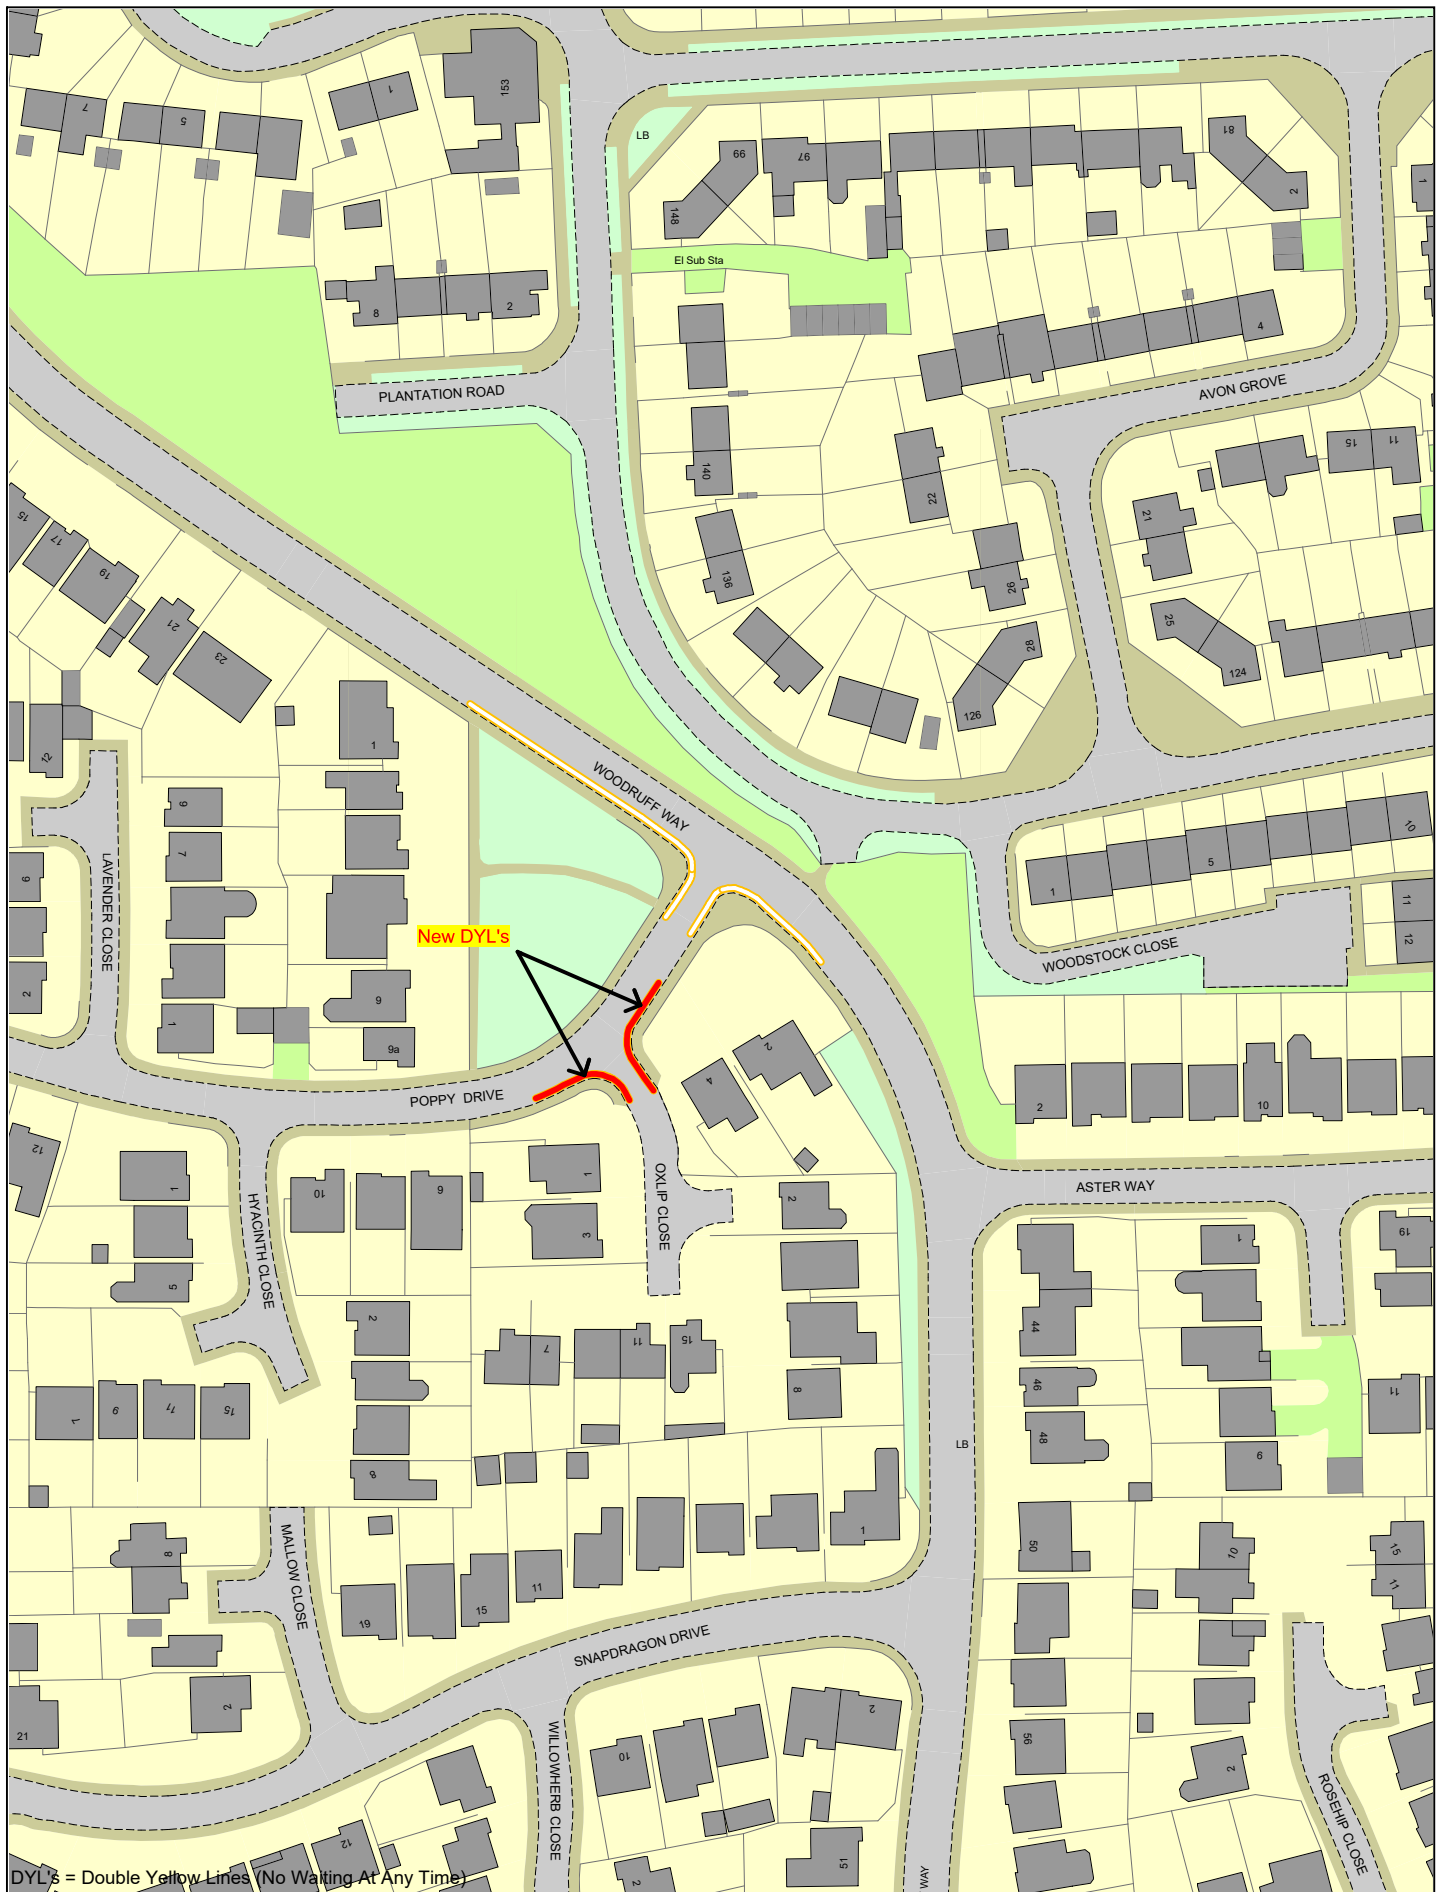

© Crown copyright. All rights reserved
Sandwell MBC
Licence No. AC0000824500 2024

Proposed Change to Parking Restrictions Oxlip Close, Walsall

SCALE	N. T. S.
DATE	August 2024
DRAWING SET No.	40,318 S/4
DRAWN BY	P. J. W.
	Review No18 A7