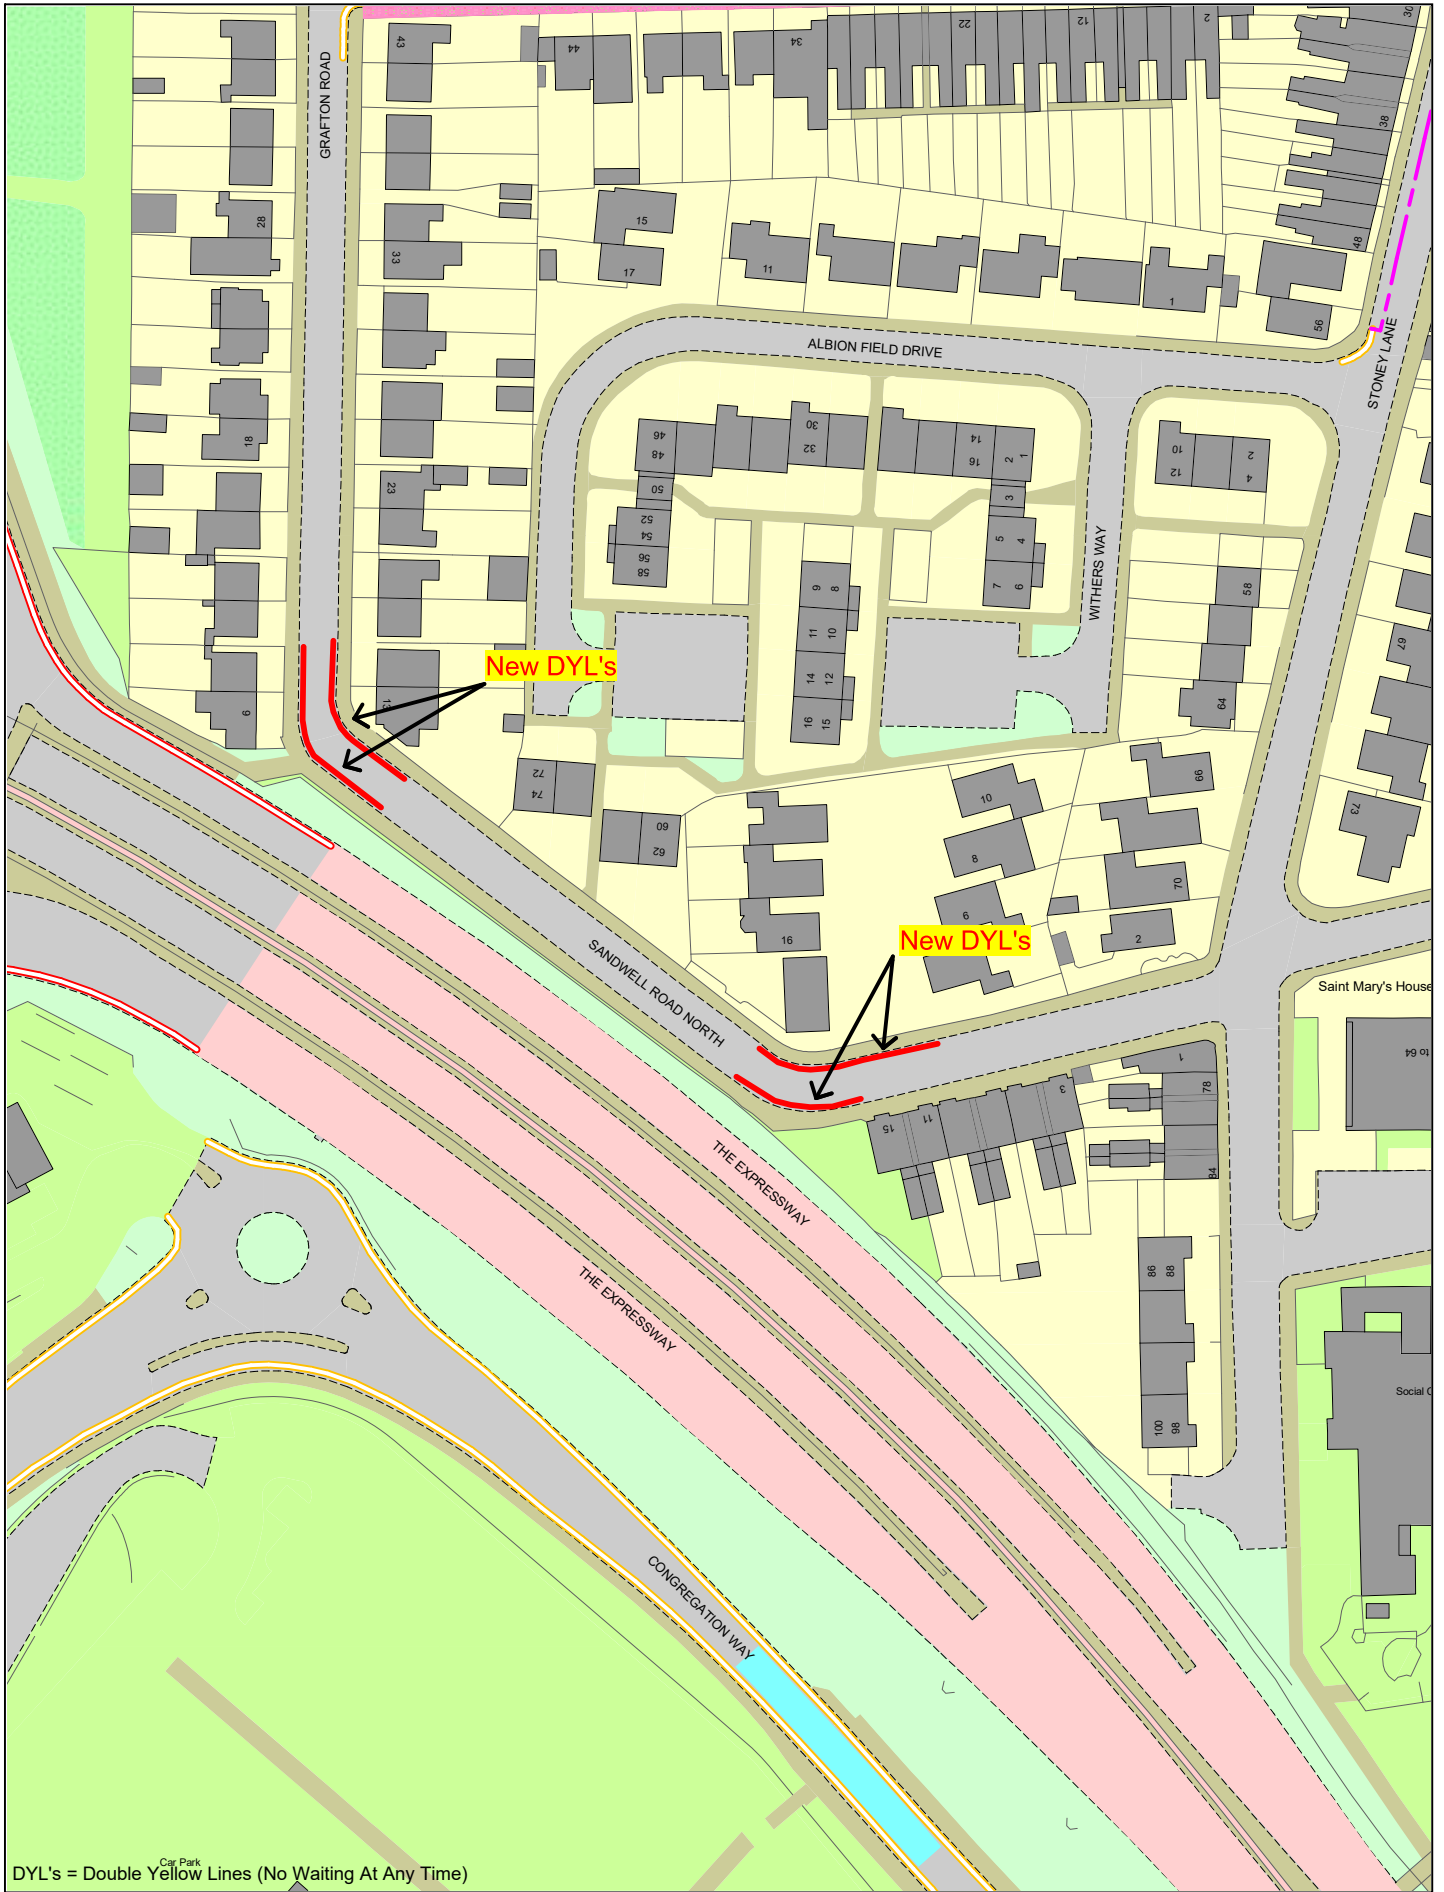

DYL's = Double Yellow Lines (No Waiting At Any Time)

© Crown copyright. All rights reserved
Sandwell MBC
Licence No. AC0000824500 2024

Proposed Change to Parking Restrictions Sandwell Road North, West Bromwich

SCALE	N. T. S.
DATE	August 2024
DRAWING SET No.	40,318 S/4
DRAWN BY	P. J. W.
	Review No18 A7