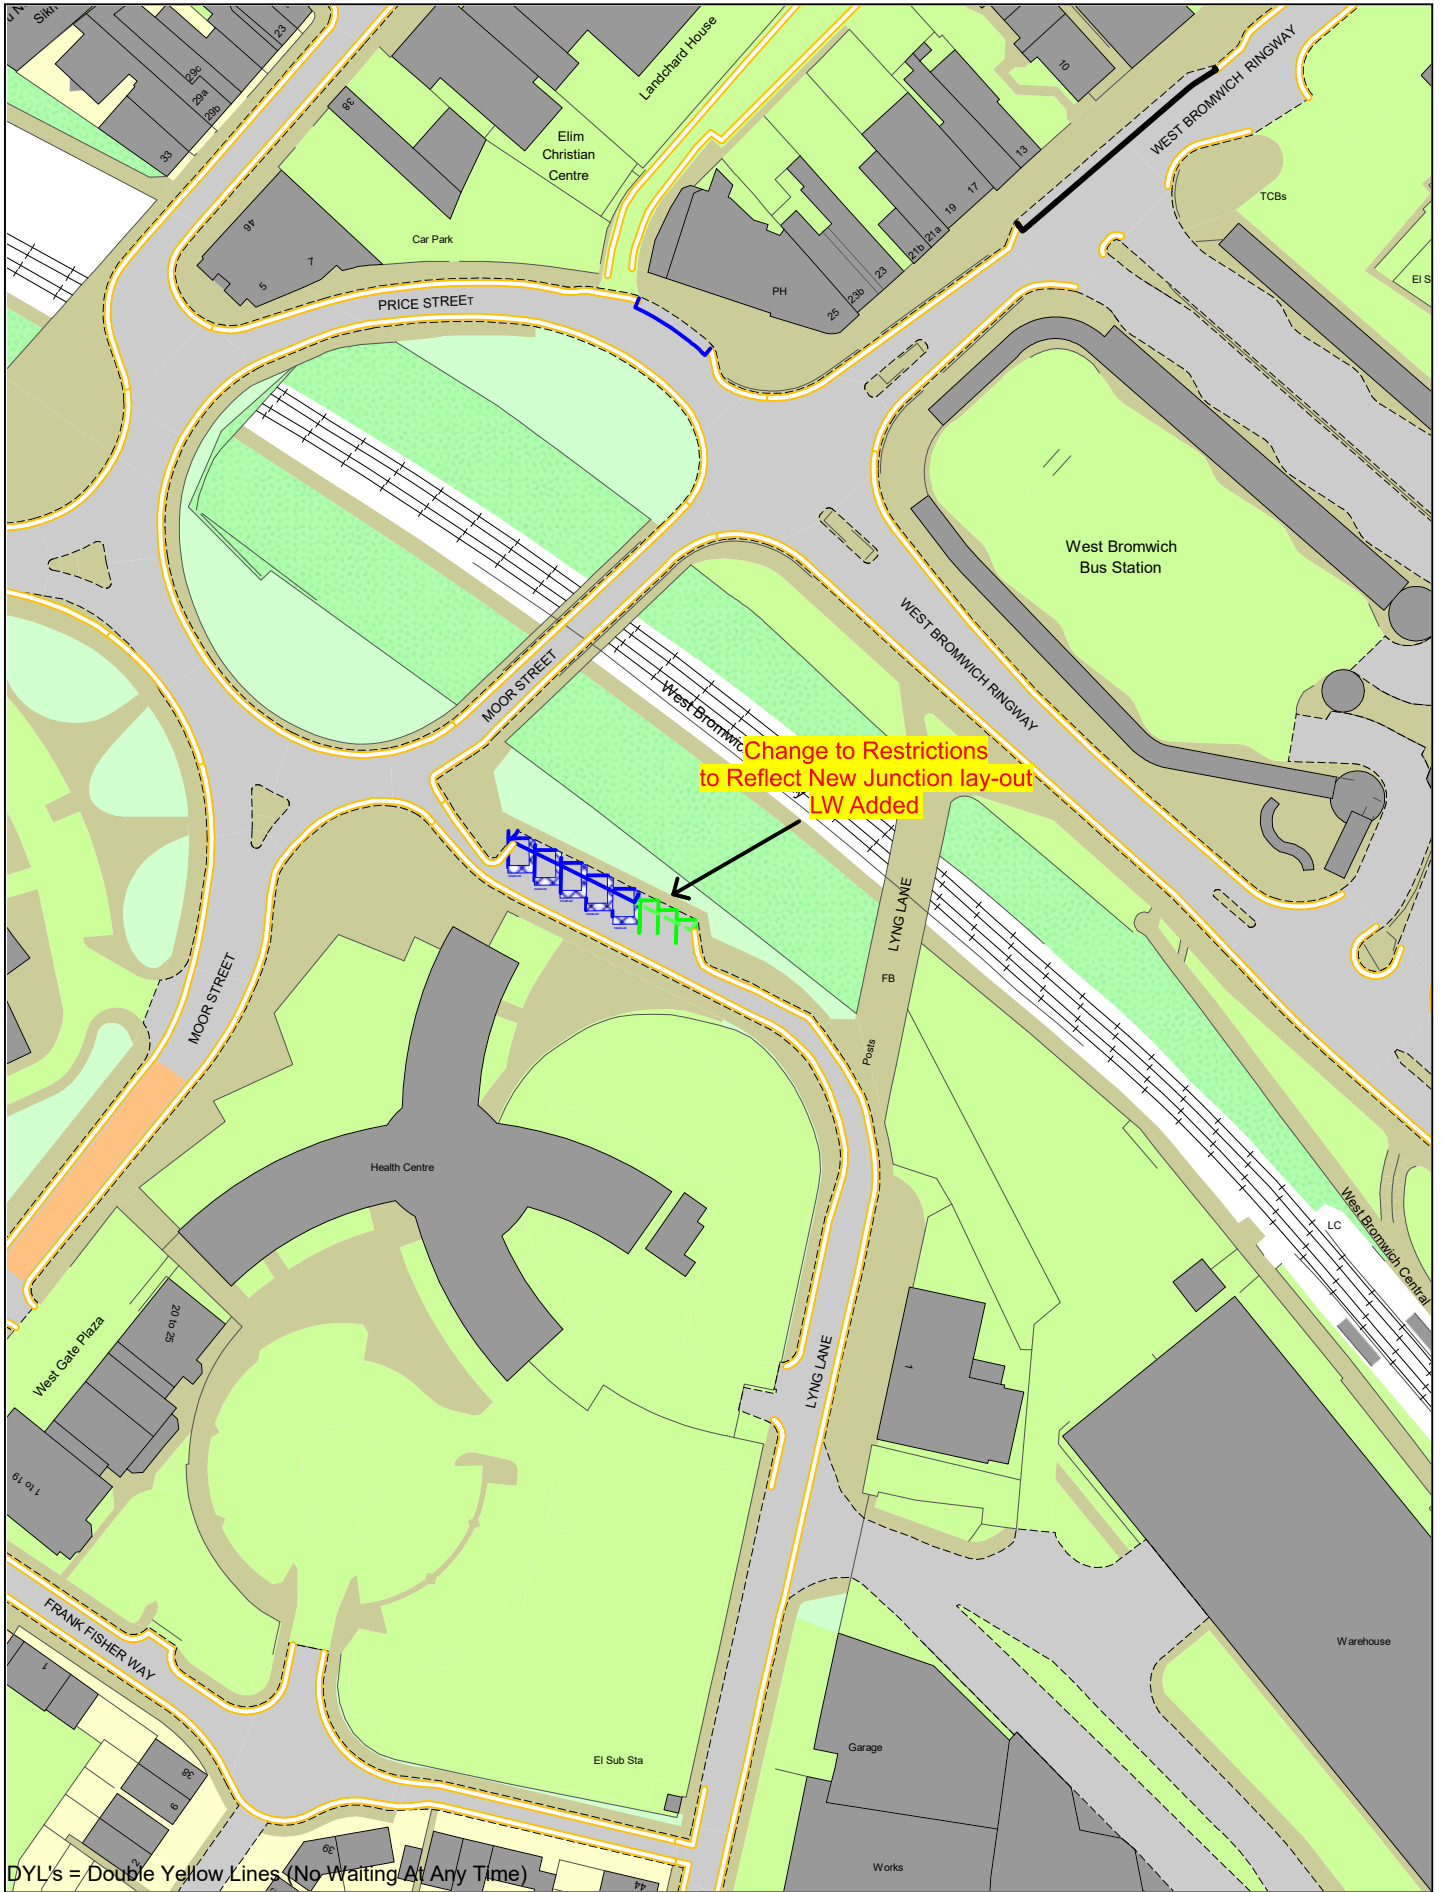

DYL's = Double Yellow Lines (No Waiting At Any Time)

© Crown copyright. All rights reserved
Sandwell MBC
Licence No. AC0000824500 2024

Proposed Change to Parking Restrictions Lyng Lane, West Bromwich

SCALE	N. T. S.
DATE	August 2024
DRAWING SET No.	40,318 S/4
DRAWN BY	P. J. W.
	Review No18 WB