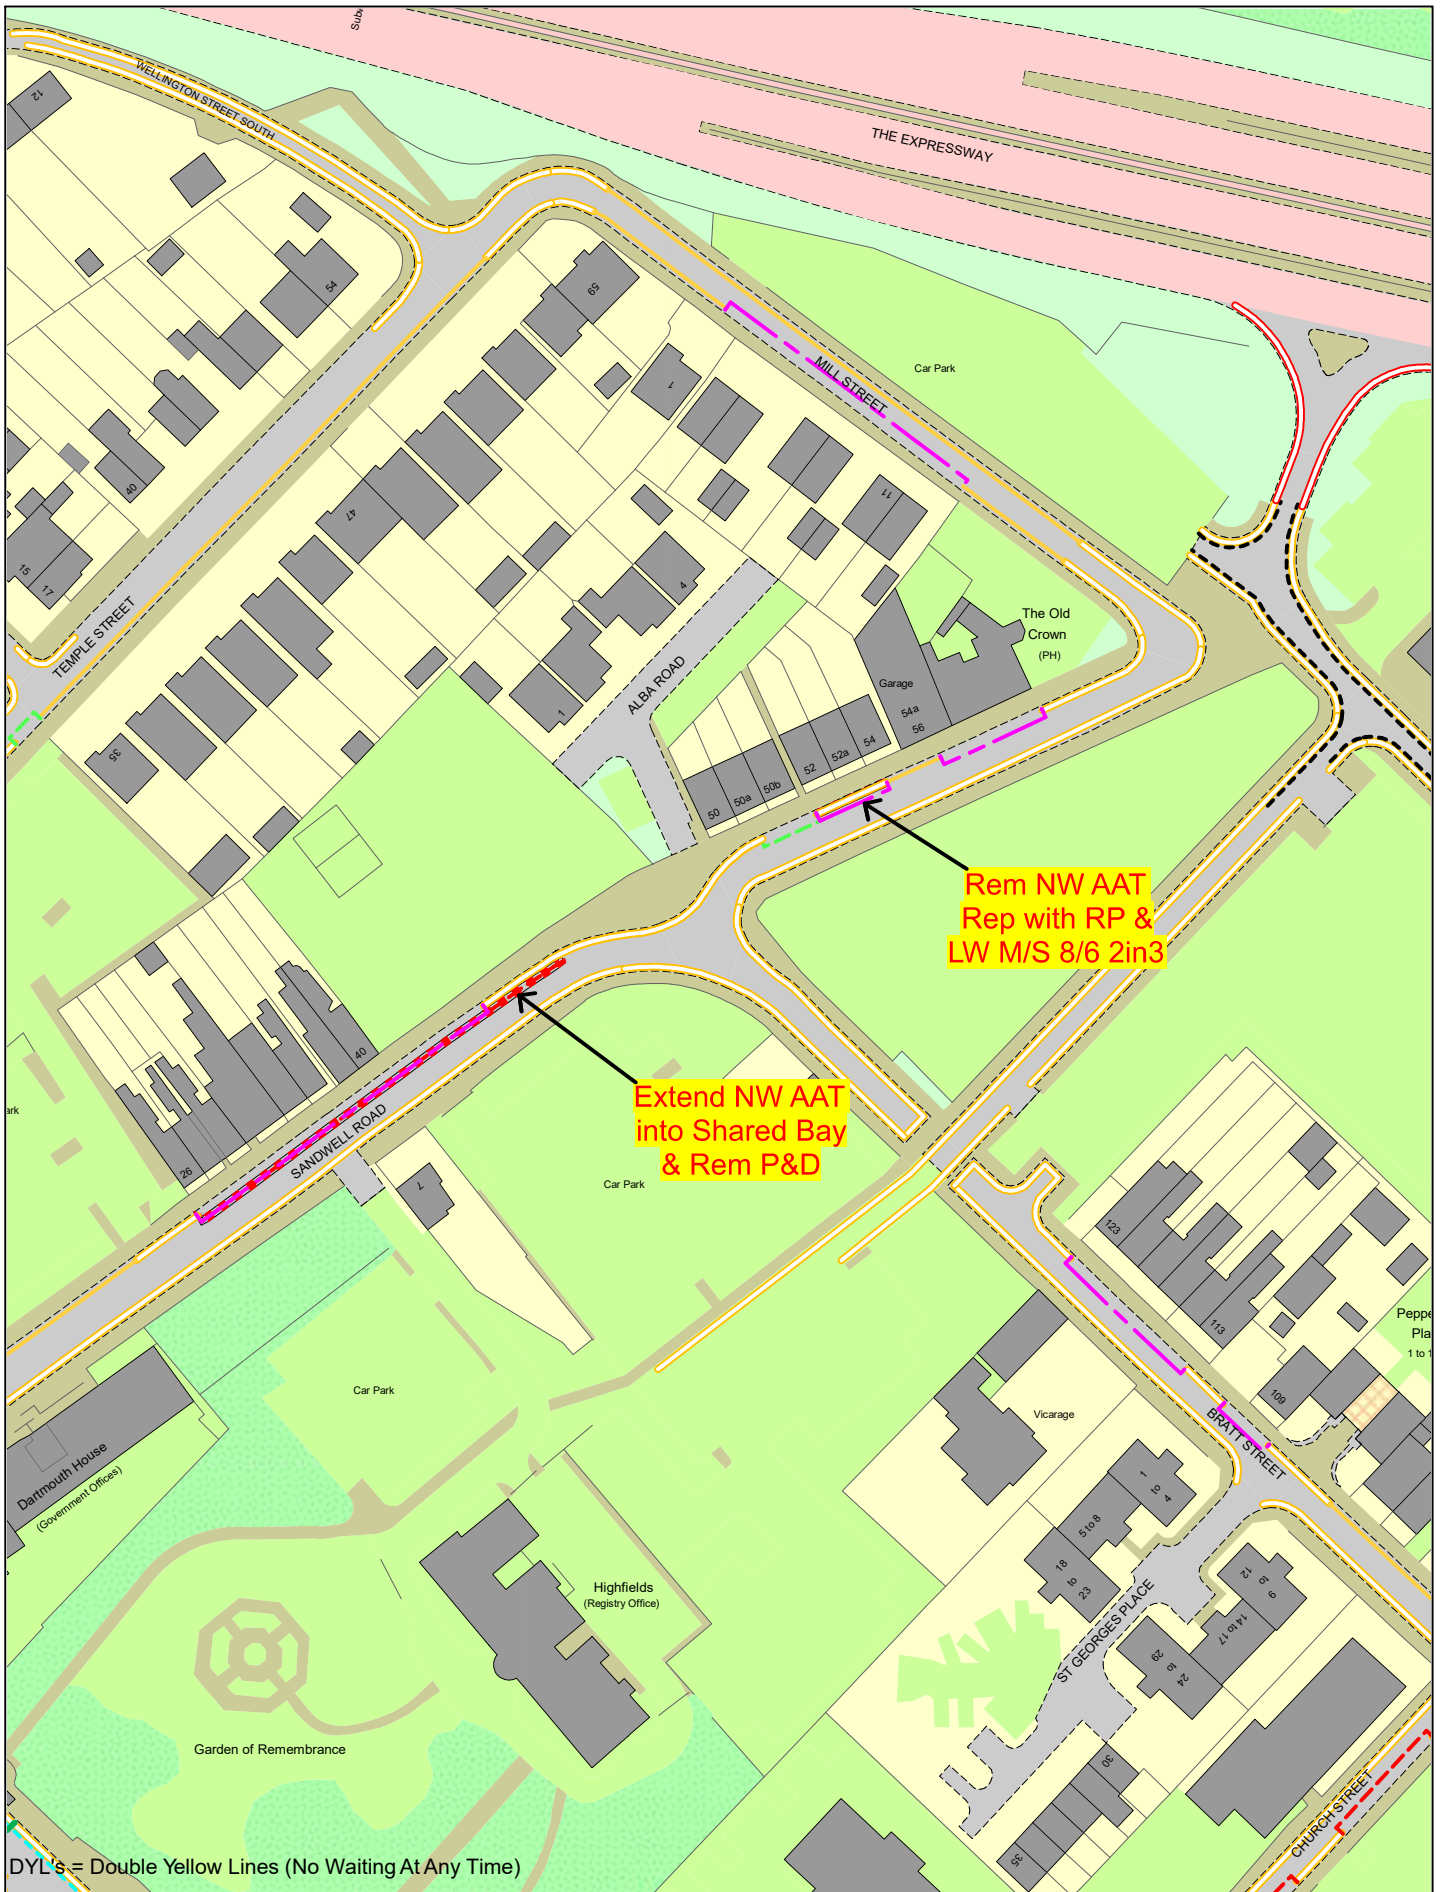

© Crown copyright. All rights reserved
Sandwell MBC
Licence No. AC0000824500 2024

Proposed Change to Parking Restrictions Sandwell Road, West Bromwich

SCALE	N. T. S.
DATE	August 2024
DRAWING SET No.	40,318 S/4
DRAWN BY	P. J. W.
	Review No18 WB