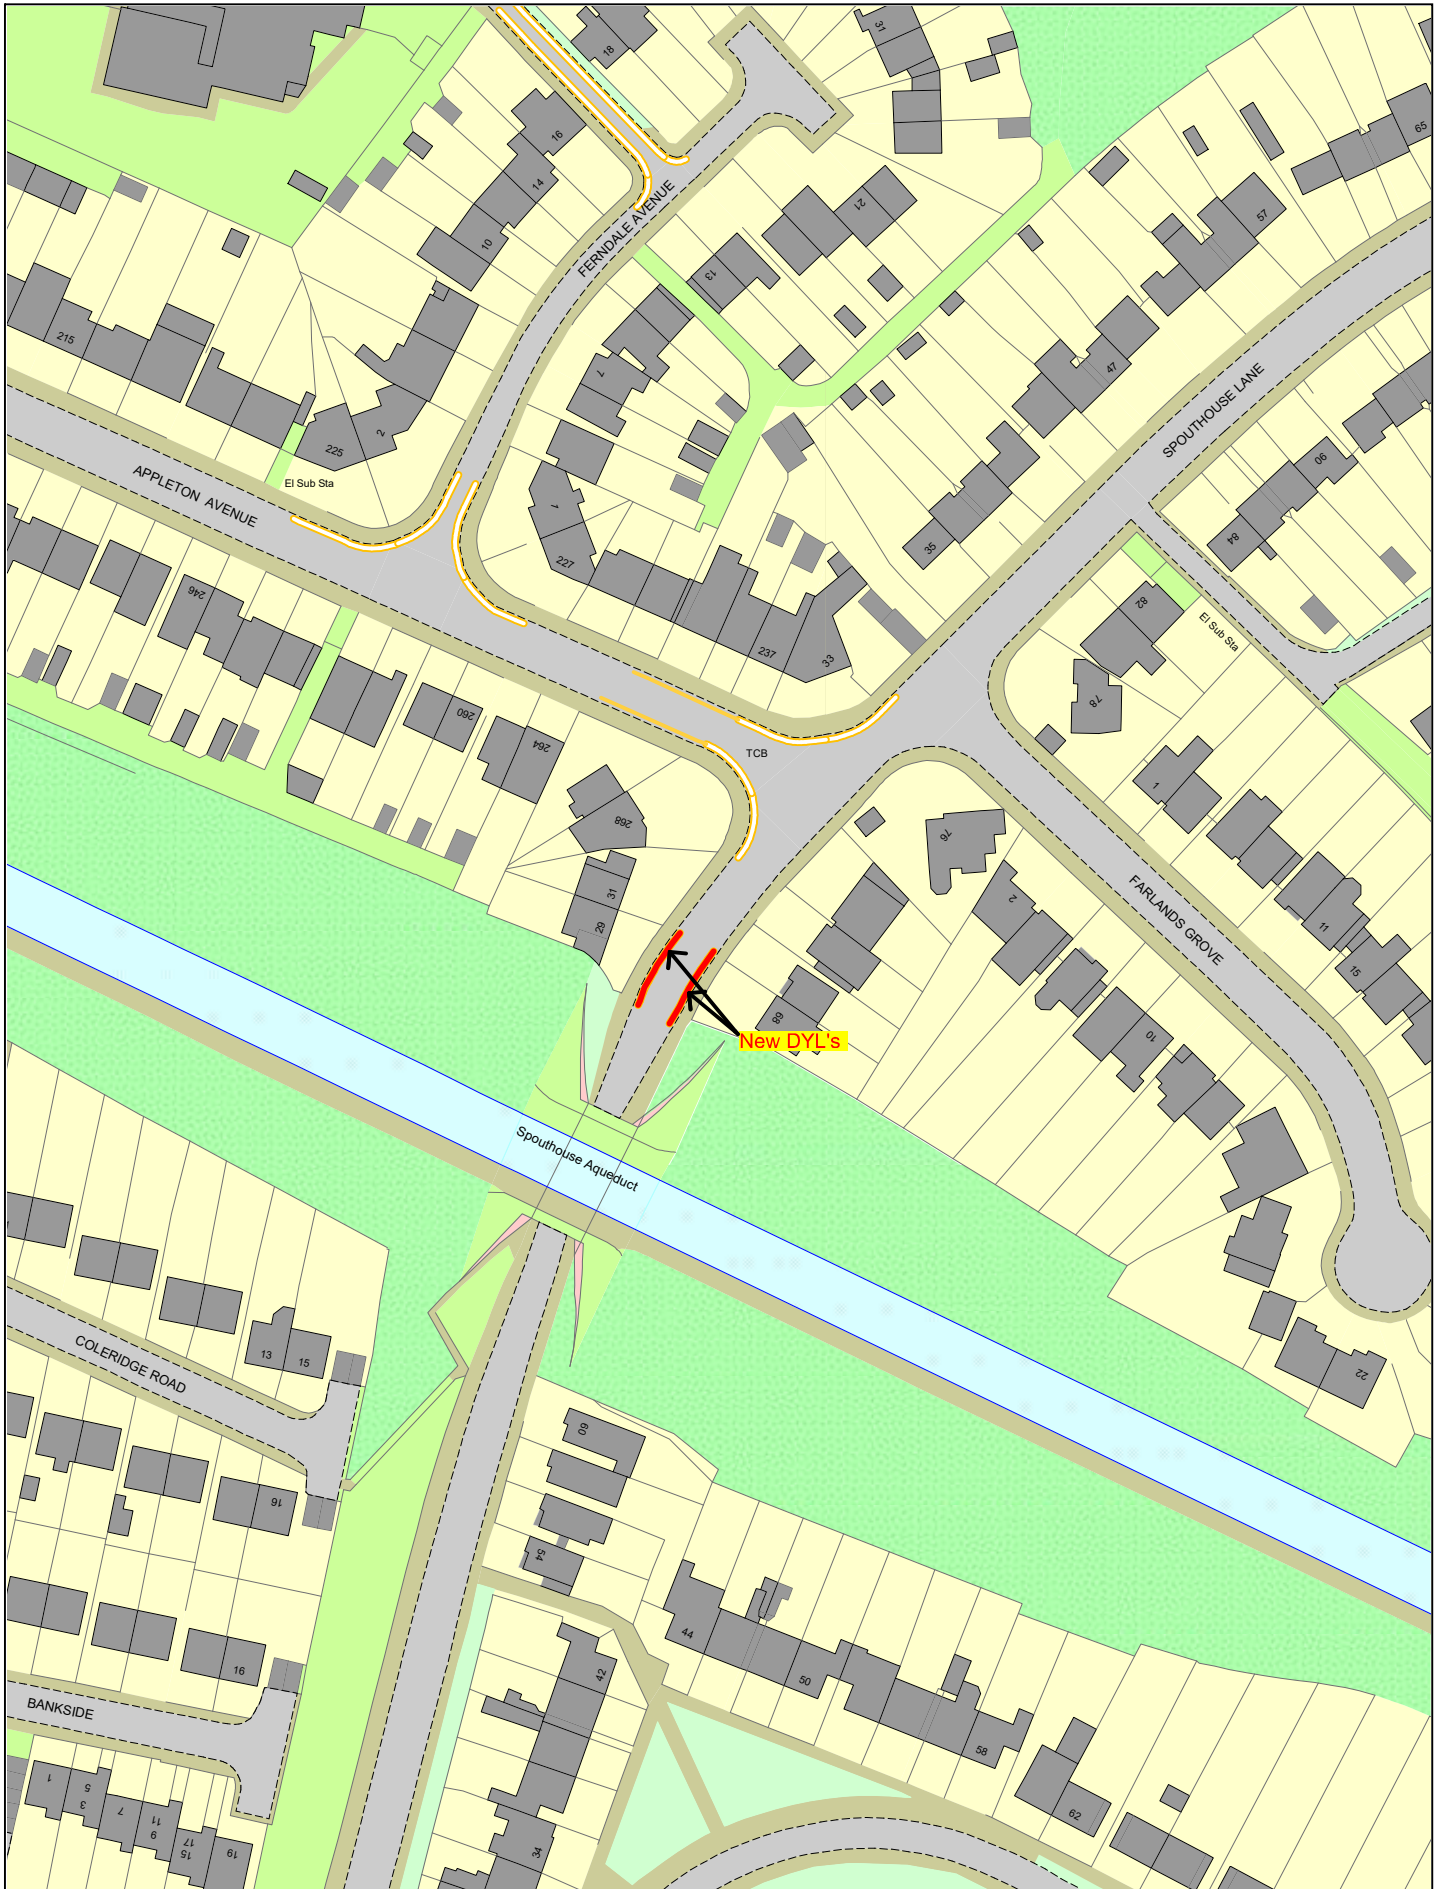

© Crown copyright. All rights reserved
Sandwell MBC
Licence No. AC0000824500 2024

Proposed Change to Parking Restrictions Spouthouse Lane, Great Barr

SCALE	N. T. S.
DATE	August 2024
DRAWING SET No.	40,318 S/4
DRAWN BY	P.J. J. W.
	Review No18 A7