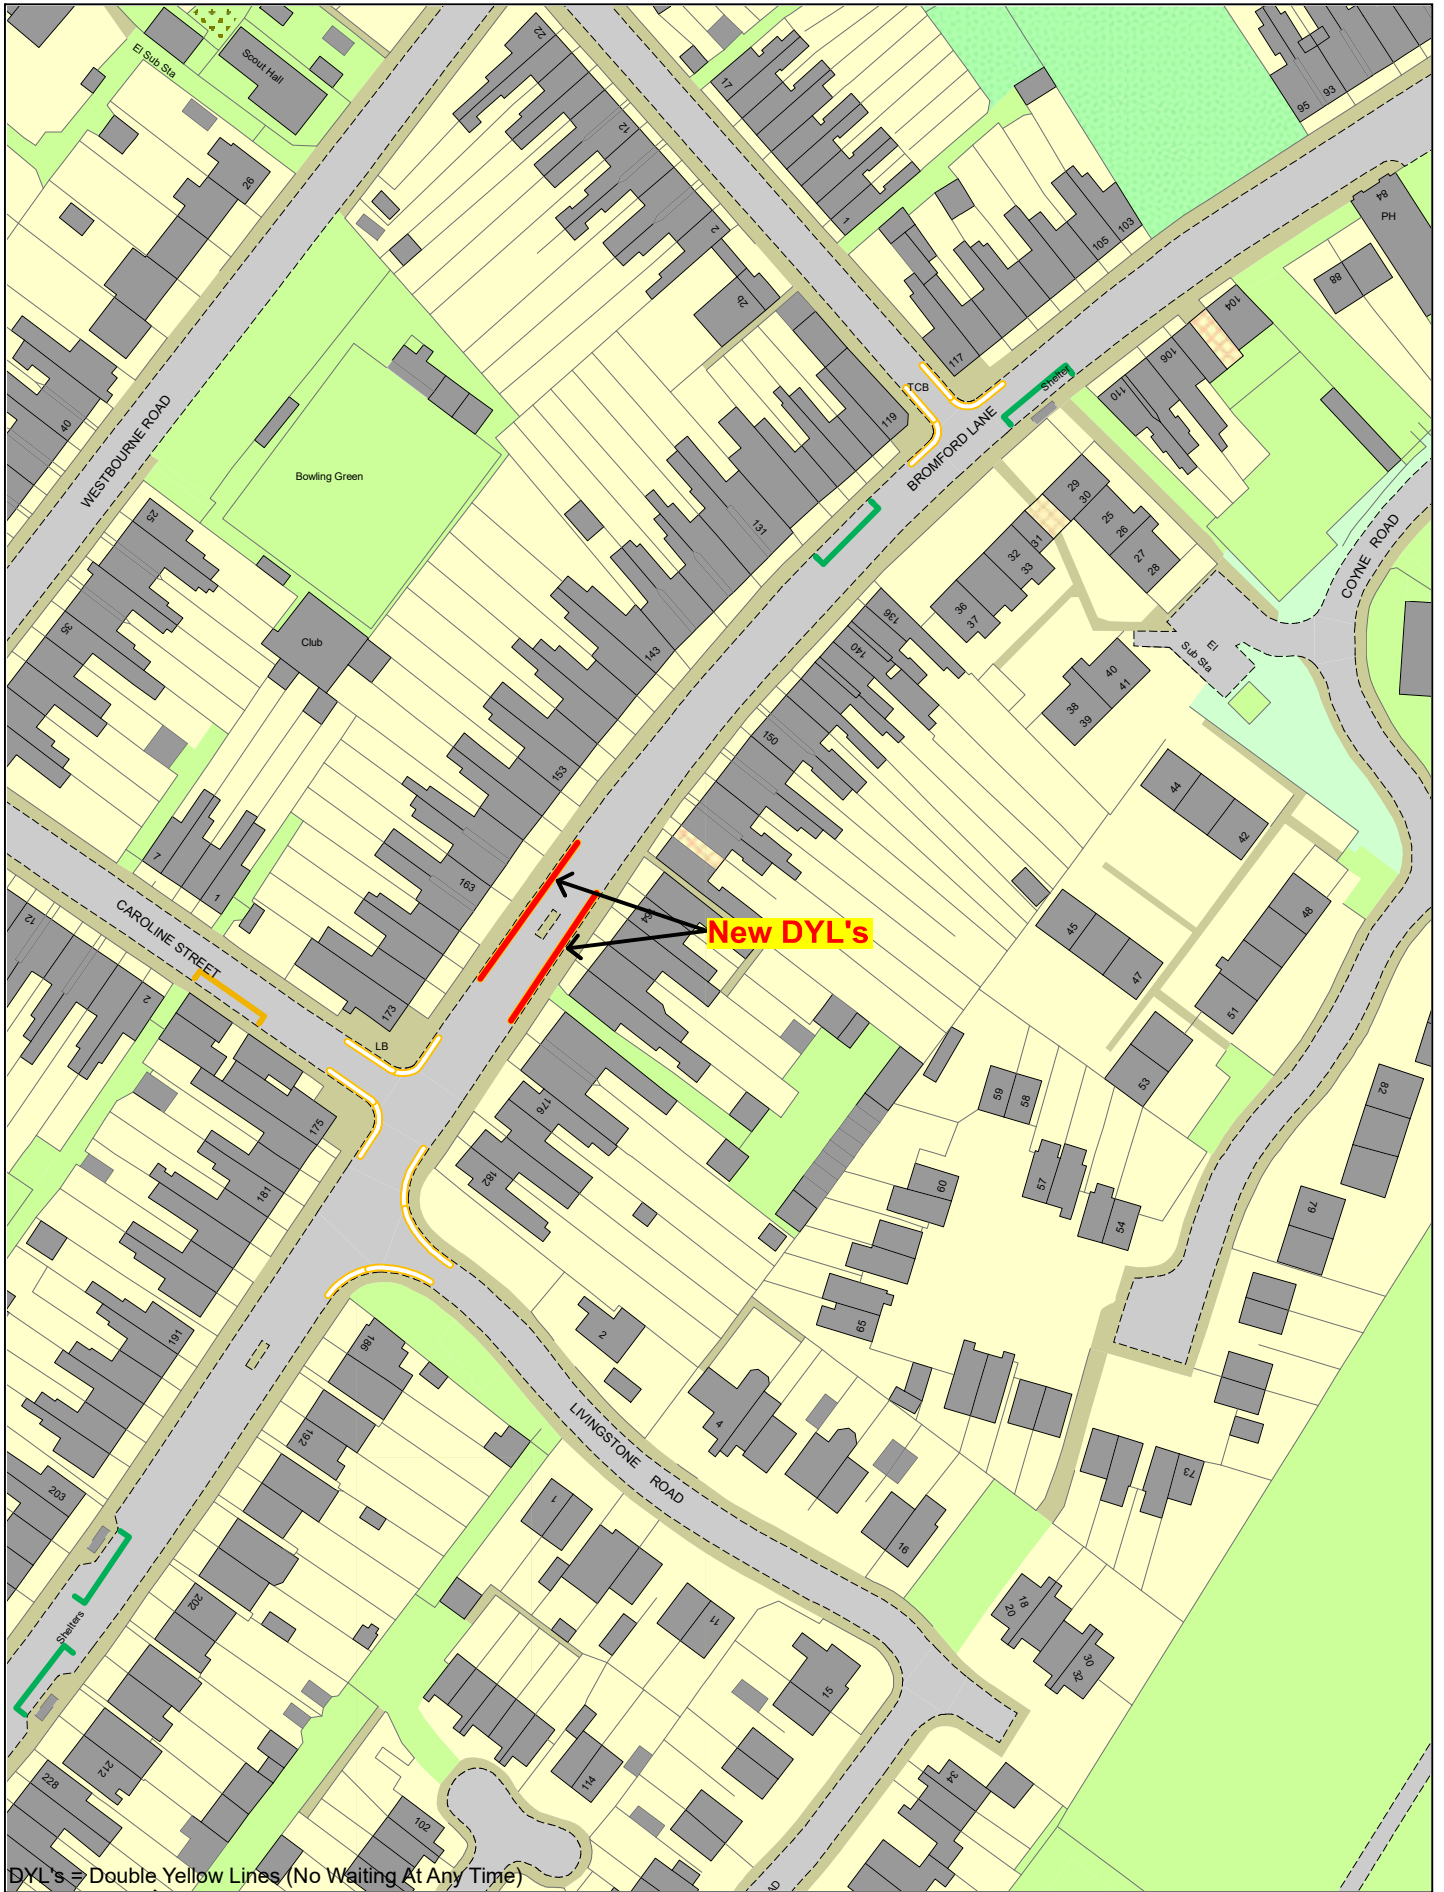

© Crown copyright. All rights reserved
 Sandwell MBC
 Licence No. AC0000824500 2024

Proposed Change to Parking Restrictions Bridge Street, West Bromwich

SCALE	N. T. S.
DATE	August 2024
DRAWING SET No.	40,318 S/4
DRAWN BY	P. J. W.
	Review No18 WB