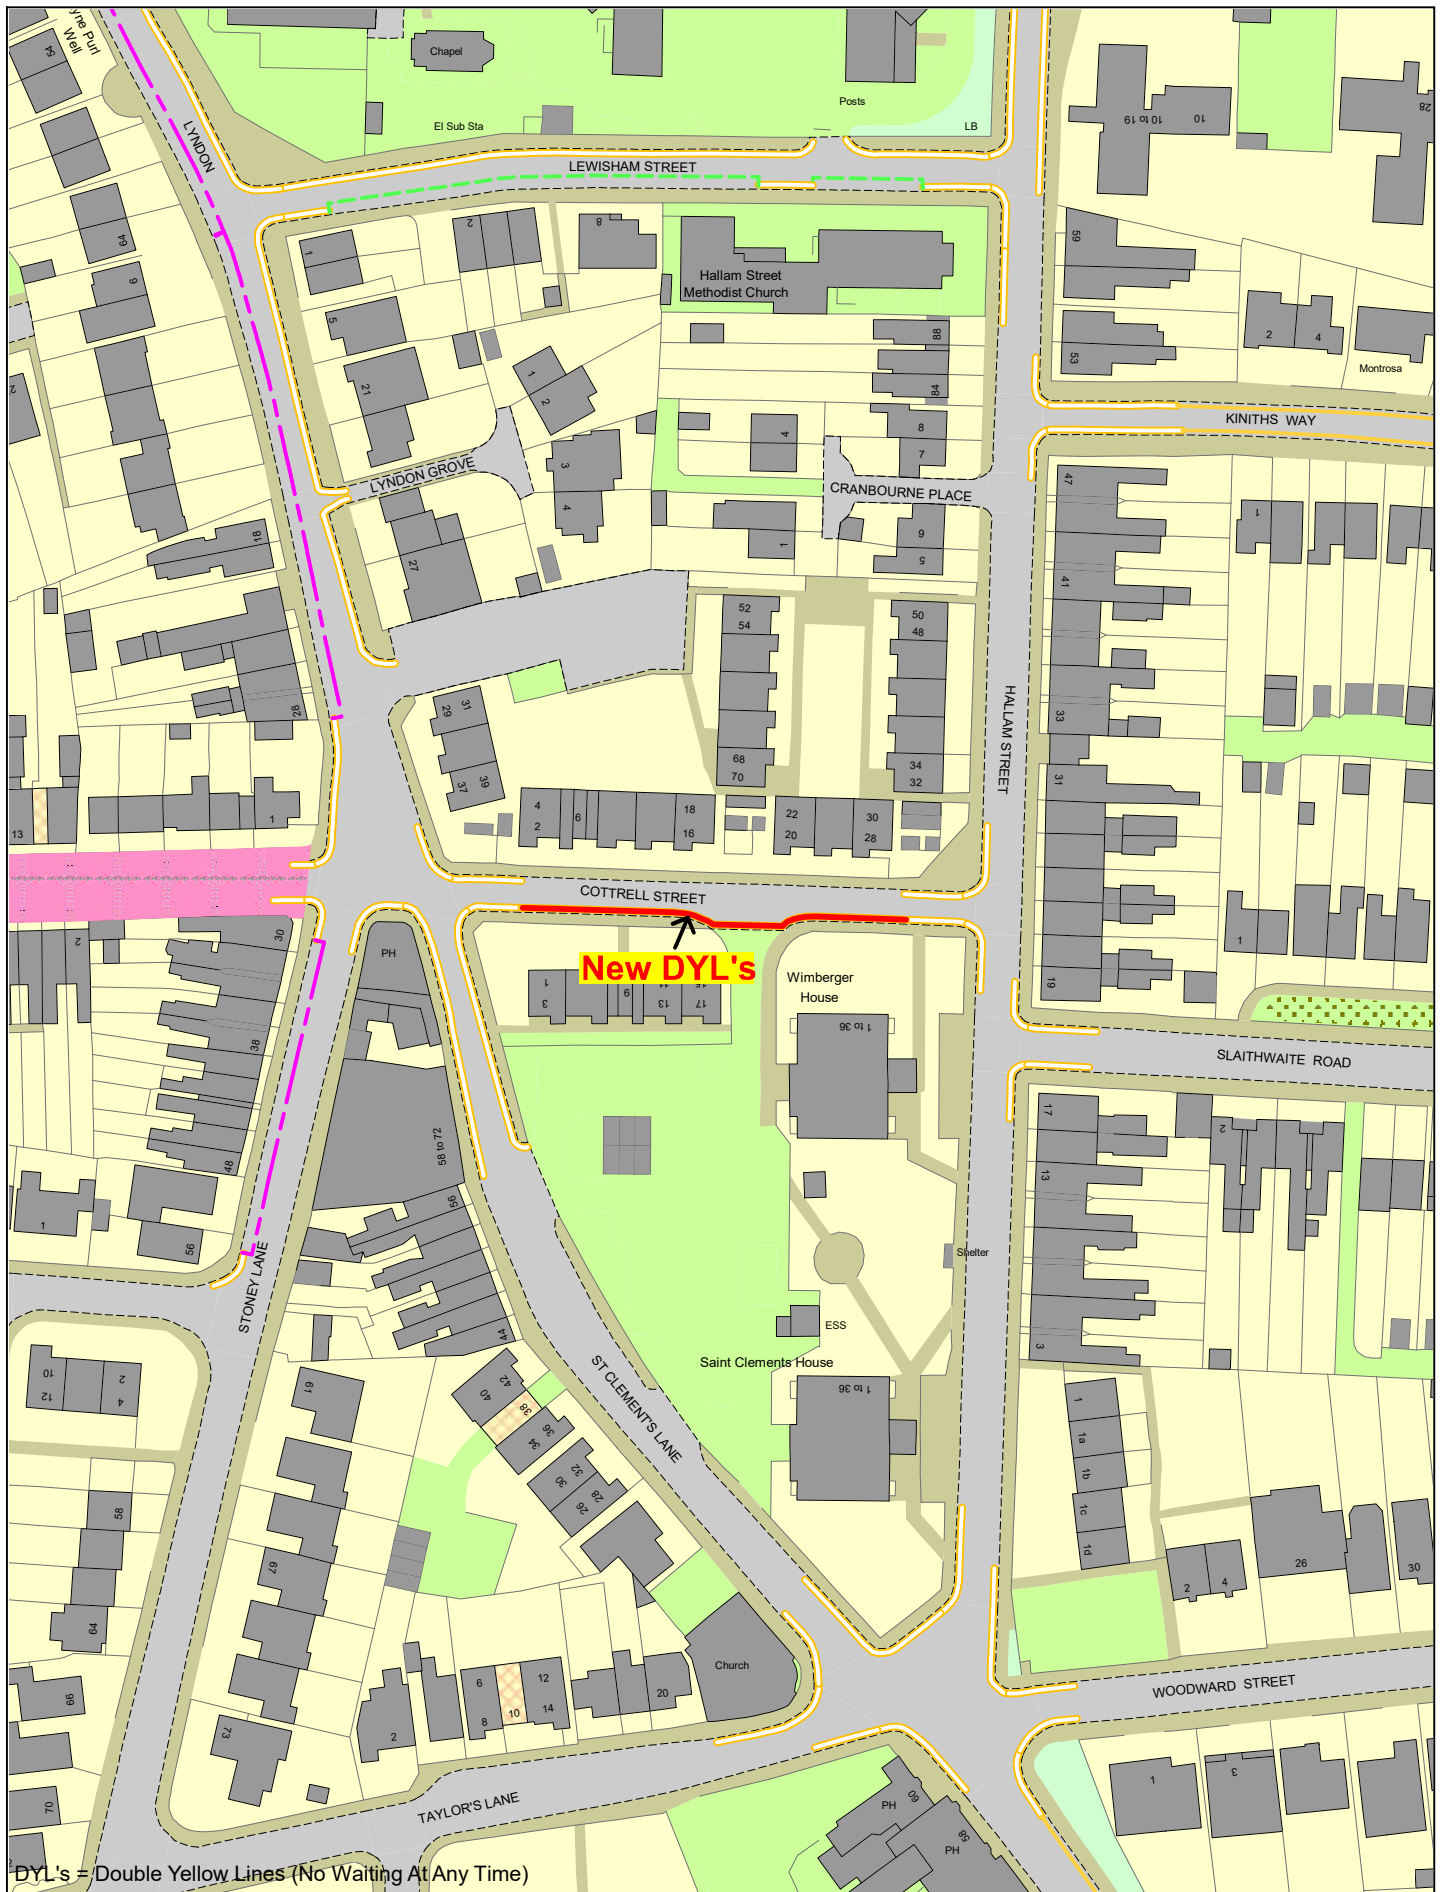

DYL's = Double Yellow Lines (No Waiting At Any Time)

© Crown copyright. All rights reserved
Sandwell MBC
Licence No. AC0000824500 2024

Proposed Change to Parking Restrictions Cottrell Street, West Bomwich

SCALE	N. T. S.
DATE	August 2024
DRAWING SET No.	40,318 S/4
DRAWN BY	P. J. W.
	Review No18 A7