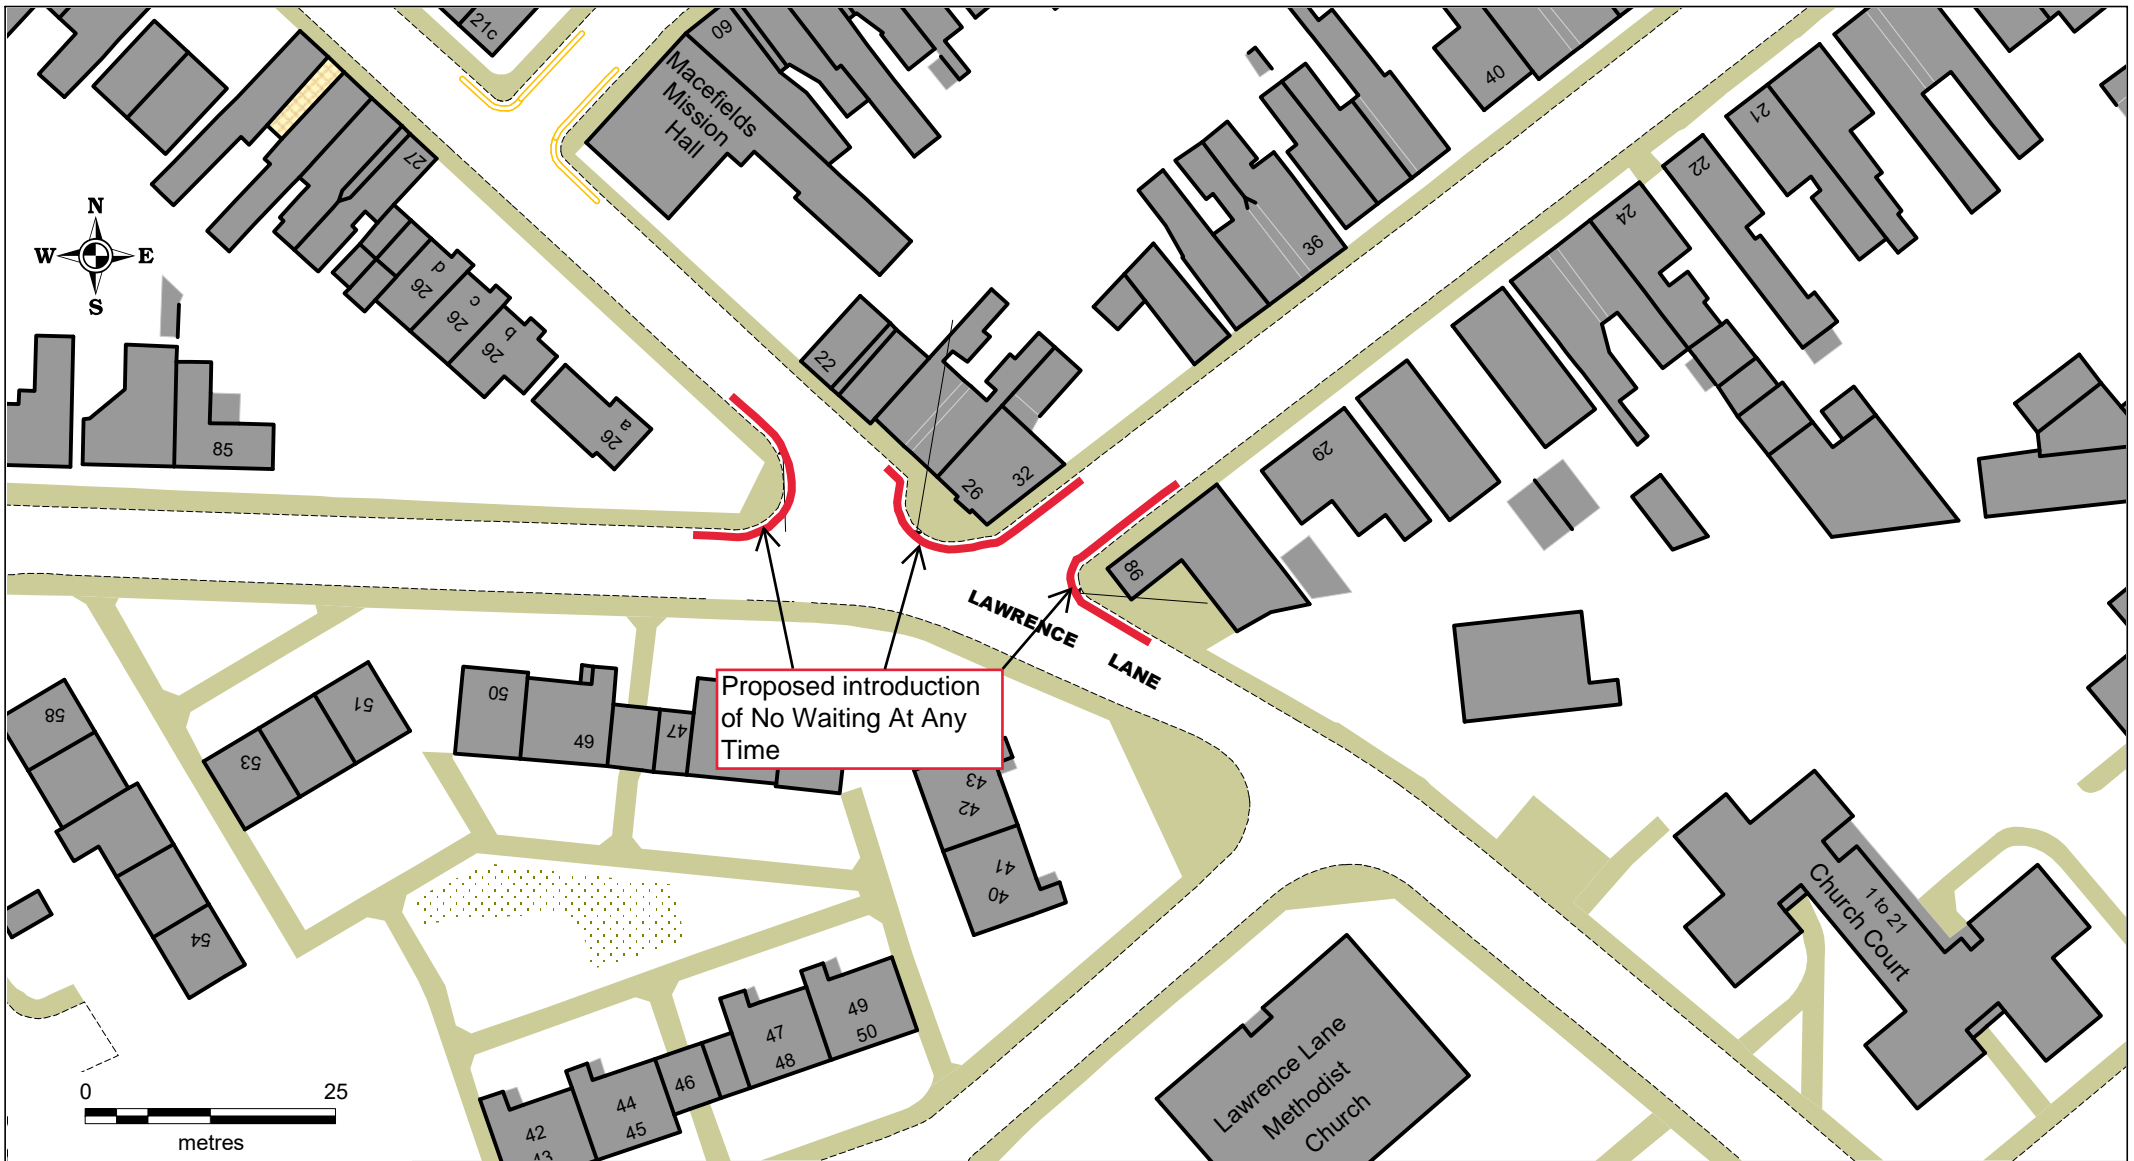

© Crown copyright. All rights reserved
Sandwell MBC
Licence No. AC0000824500 2024

Claremont Street / Lawrence Lane / Trinity Street,
Cradley Heath
Proposed Introduction Of No waiting at any time.

SCALE	NTS
DATE	August 2024
DRAWING No.	43455 S/4
DRAWN BY	MGM