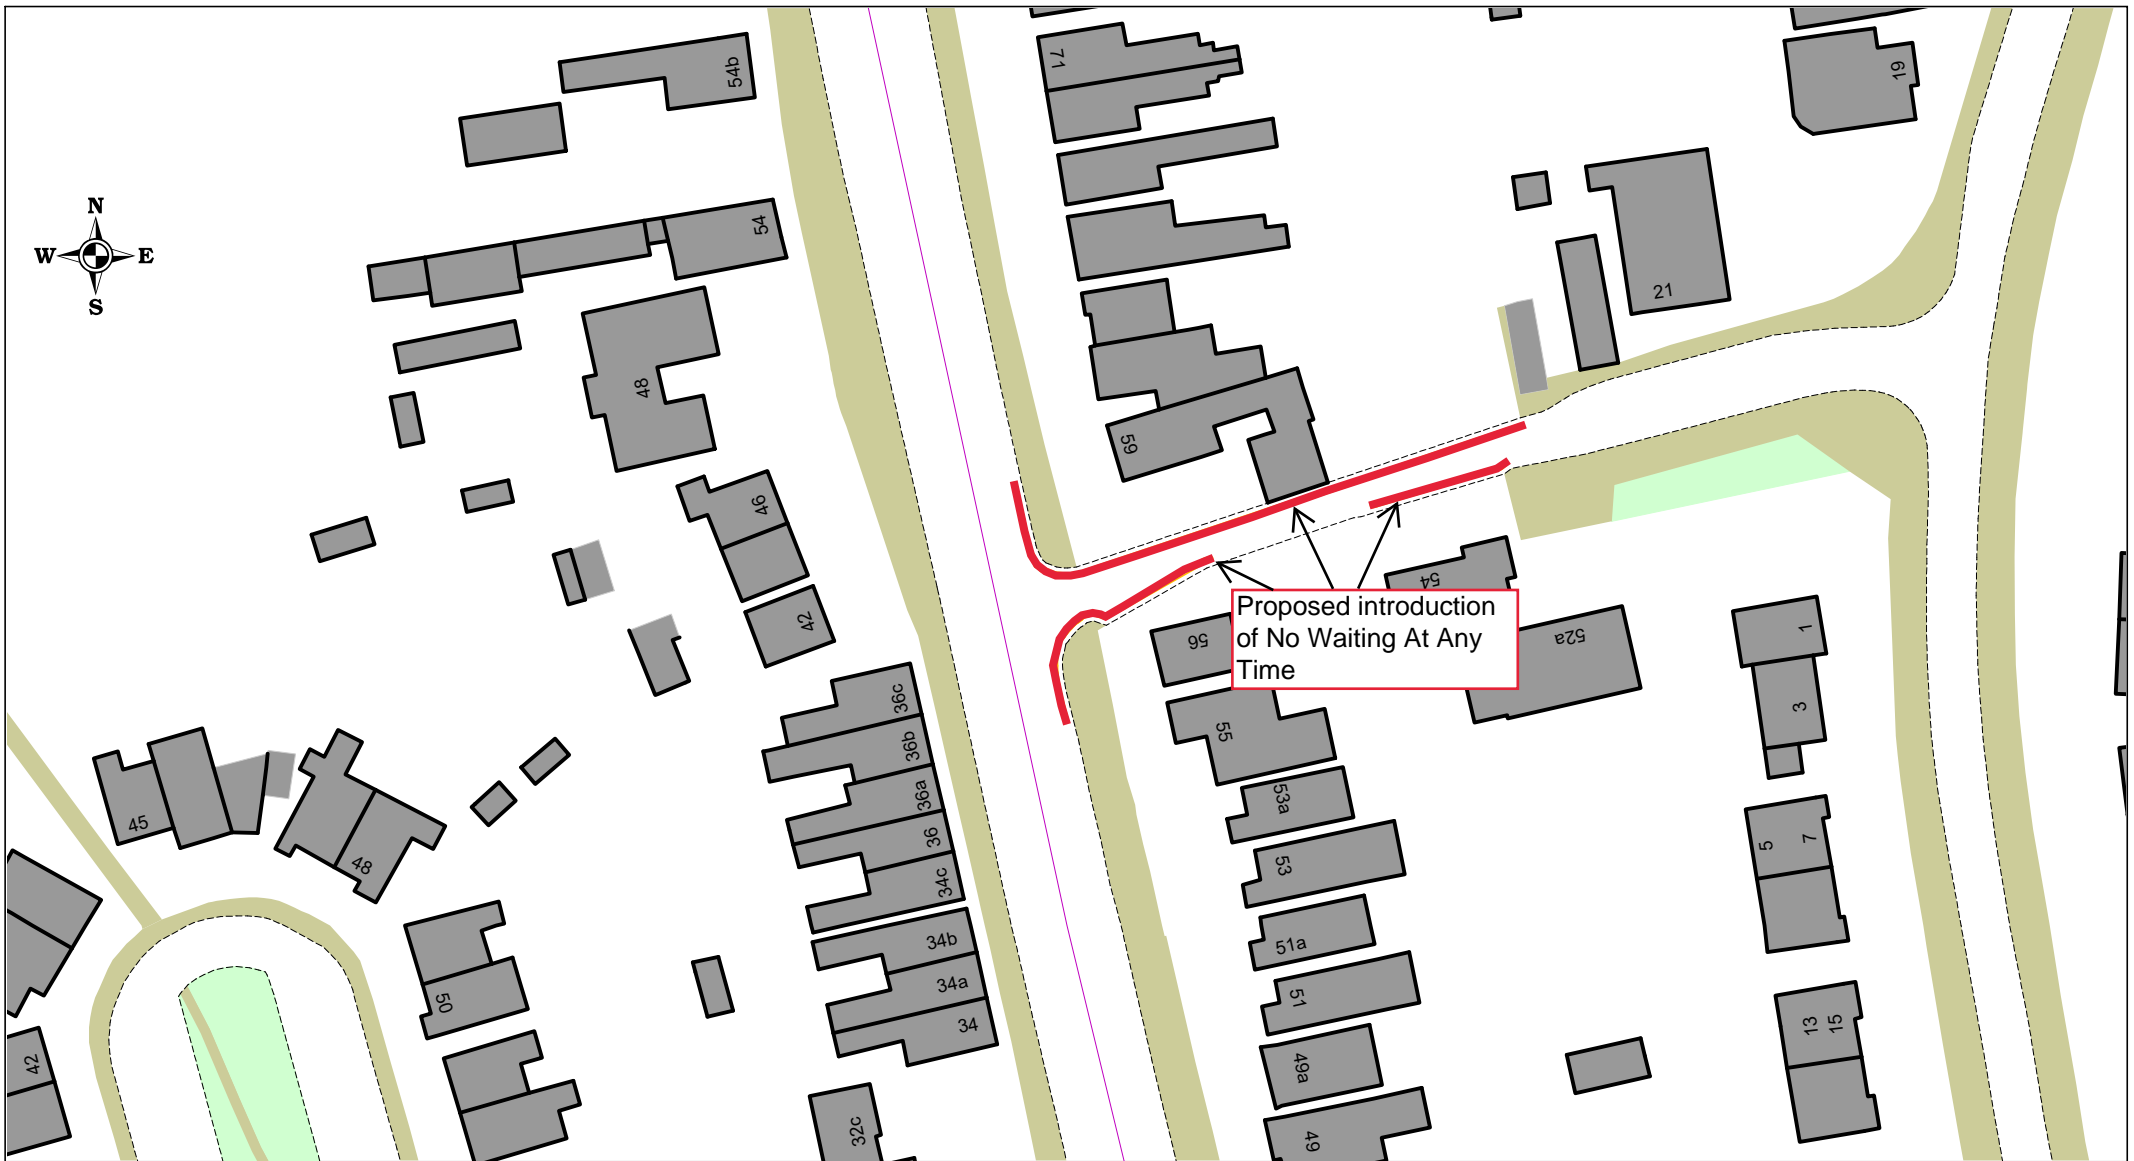

### Trafalgar Road / Poplar Road Tividale Proposed Introduction Of No Waiting At Any Time

SCALE	NTS
DATE	August 2024
DRAWING No.	43455 S/4
DRAWN BY	MGM

Proposed introduction  
of No Waiting At Any  
Time