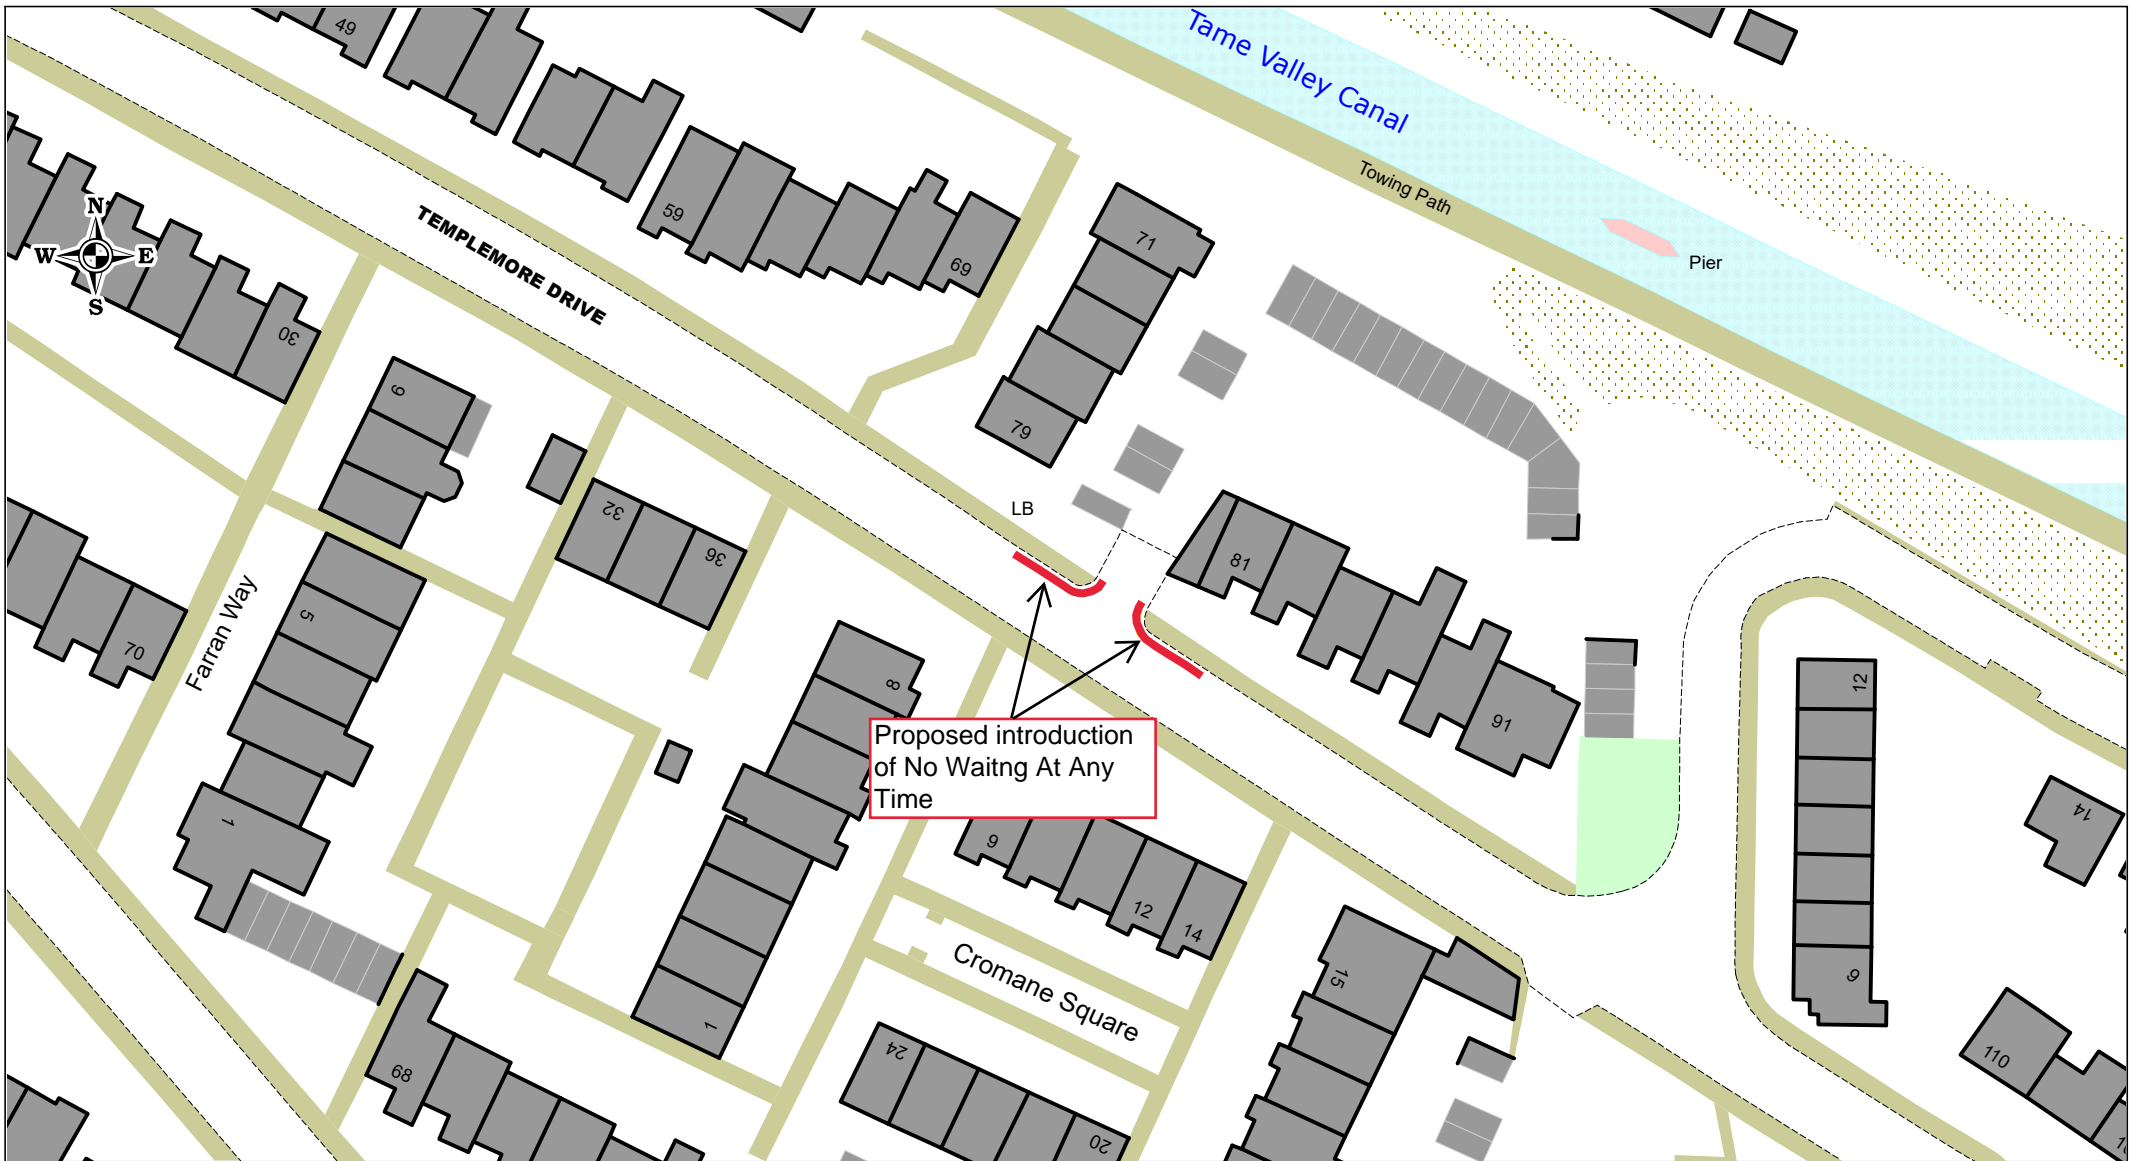

### Silvertrees Road, Tipton, Proposed Introduction of No Waiting Monday - Friday, 8am - 4pm

SCALE	NTS
DATE	August 2024
DRAWING No.	43455 S/4
DRAWN BY	MGM

© Crown copyright. All rights reserved Sandwell MBC  
Licence No. AC0000824500 2024