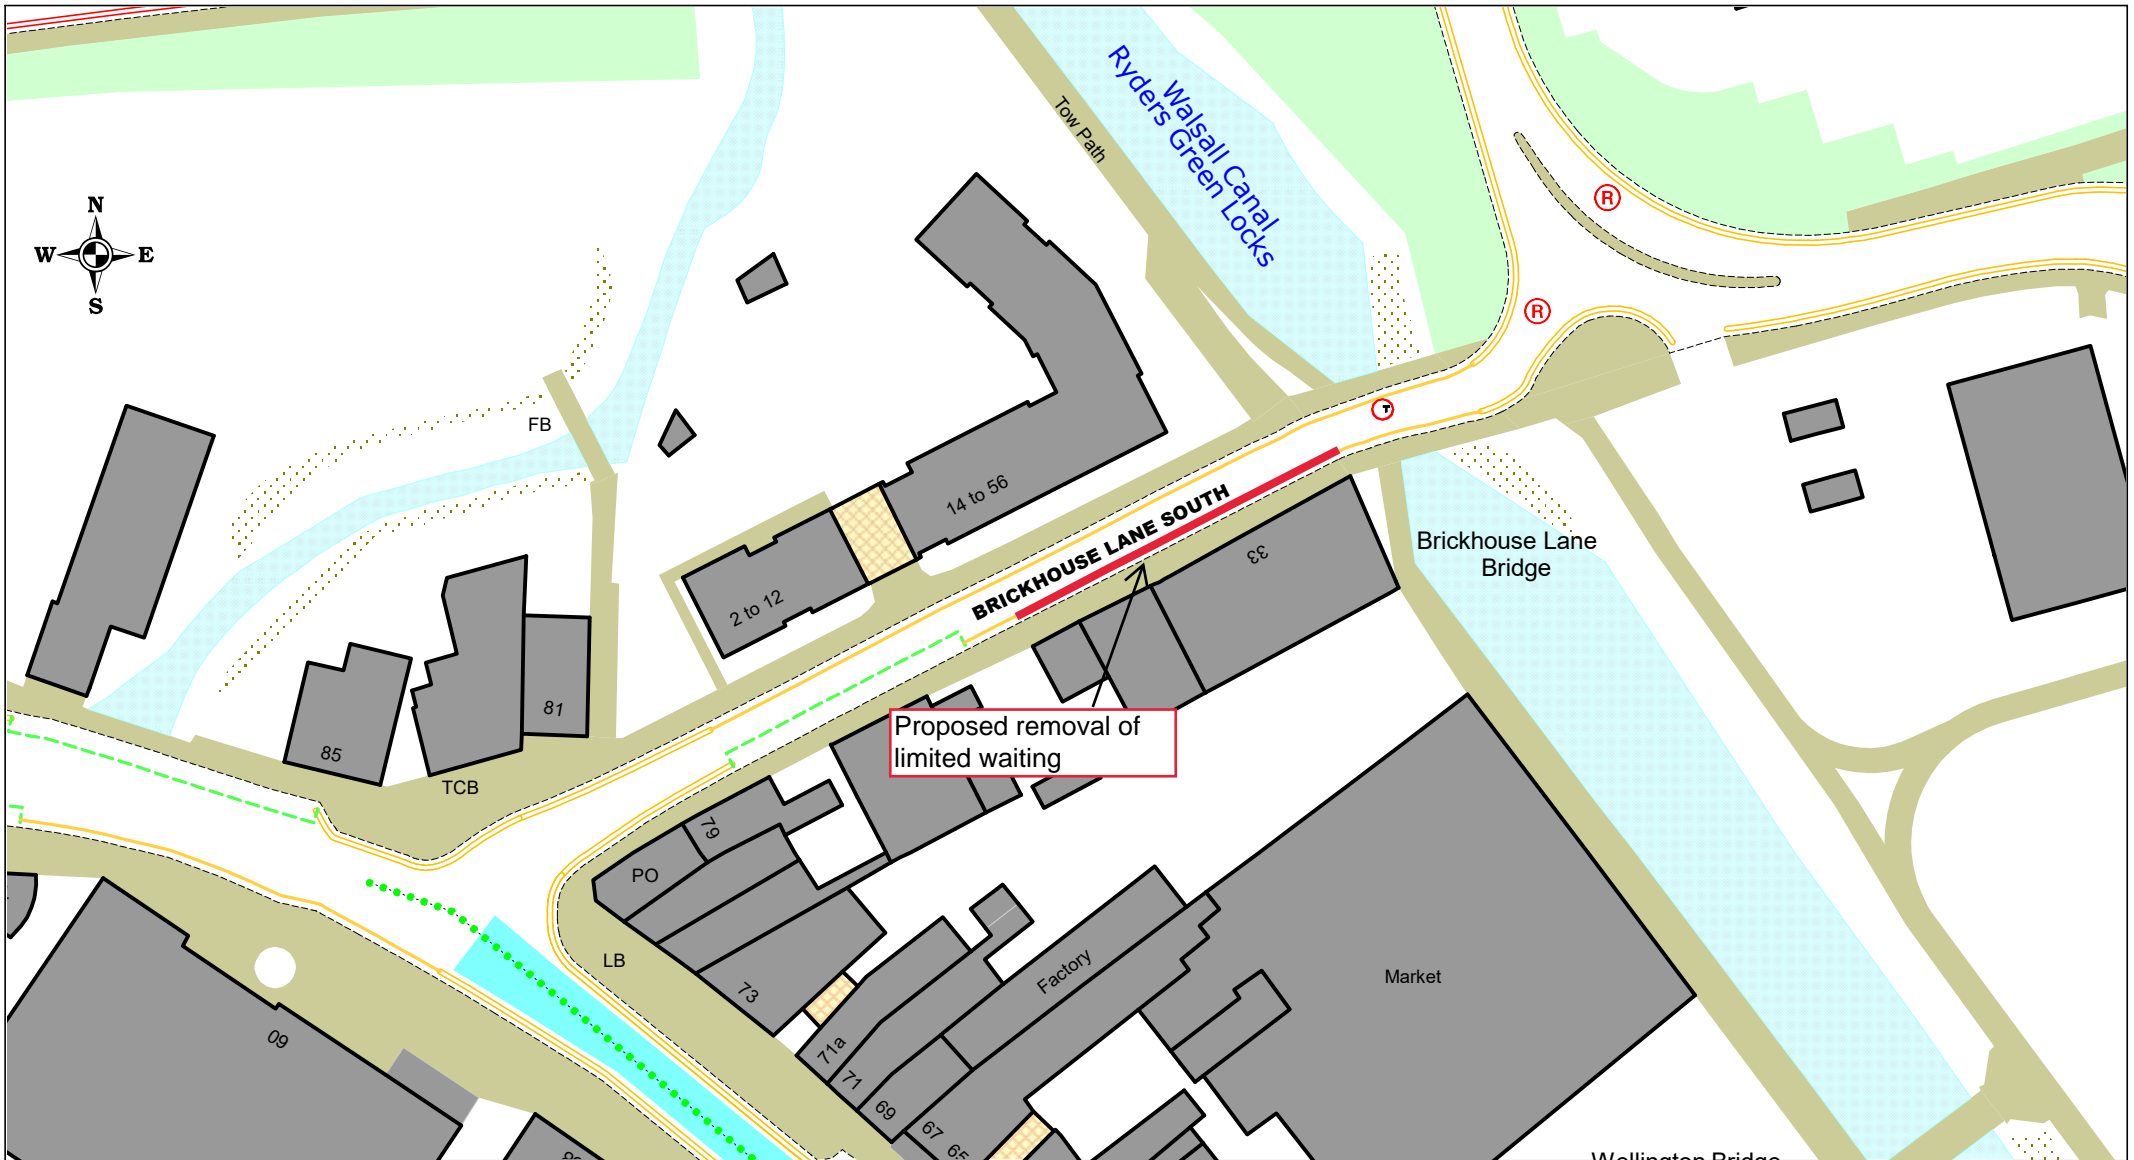

© Crown copyright. All rights reserved
Sandwell MBC
Licence No. AC0000824500 2024

Brickhouse Lane South, Tipton Proposed removal of limited waiting restriction

SCALE	NTS
DATE	August 2024
DRAWING No.	43455 S/4
DRAWN BY	MGM