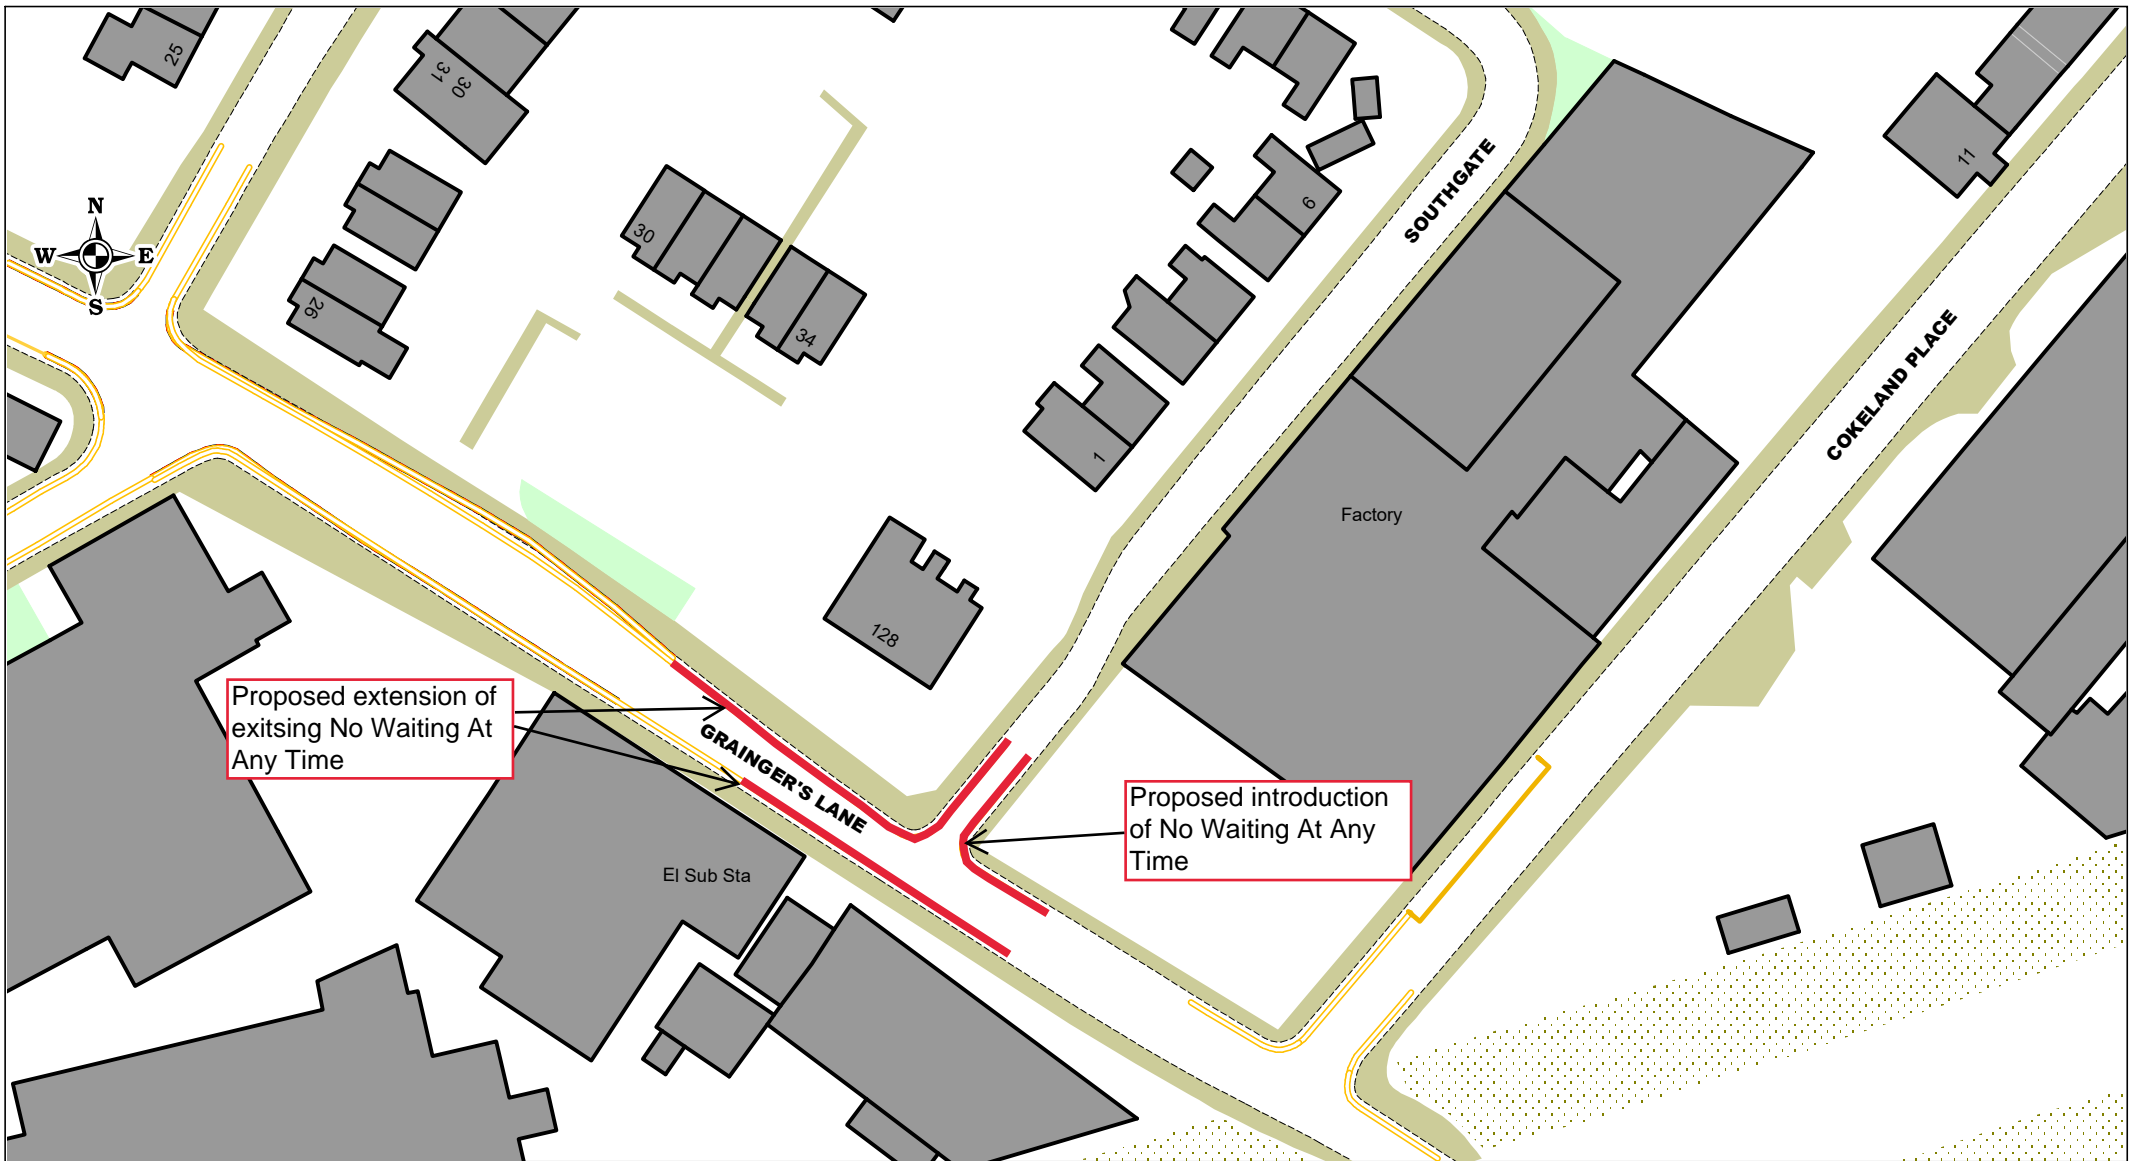

Proposed extension of existing No Waiting At Any Time

Proposed introduction of No Waiting At Any Time

© Crown copyright. All rights reserved Sandwell MBC
Licence No. AC0000824500 2024

Grainger's Lane & Southgate, Craclay Heath
Proposed extension of No Waiting at any time on Grainger's Lane
Proposed introduction of No Waiting At Any Time on Southgate.

SCALE	NTS
DATE	August 2024
DRAWING No.	43455 S/4
DRAWN BY	MGM