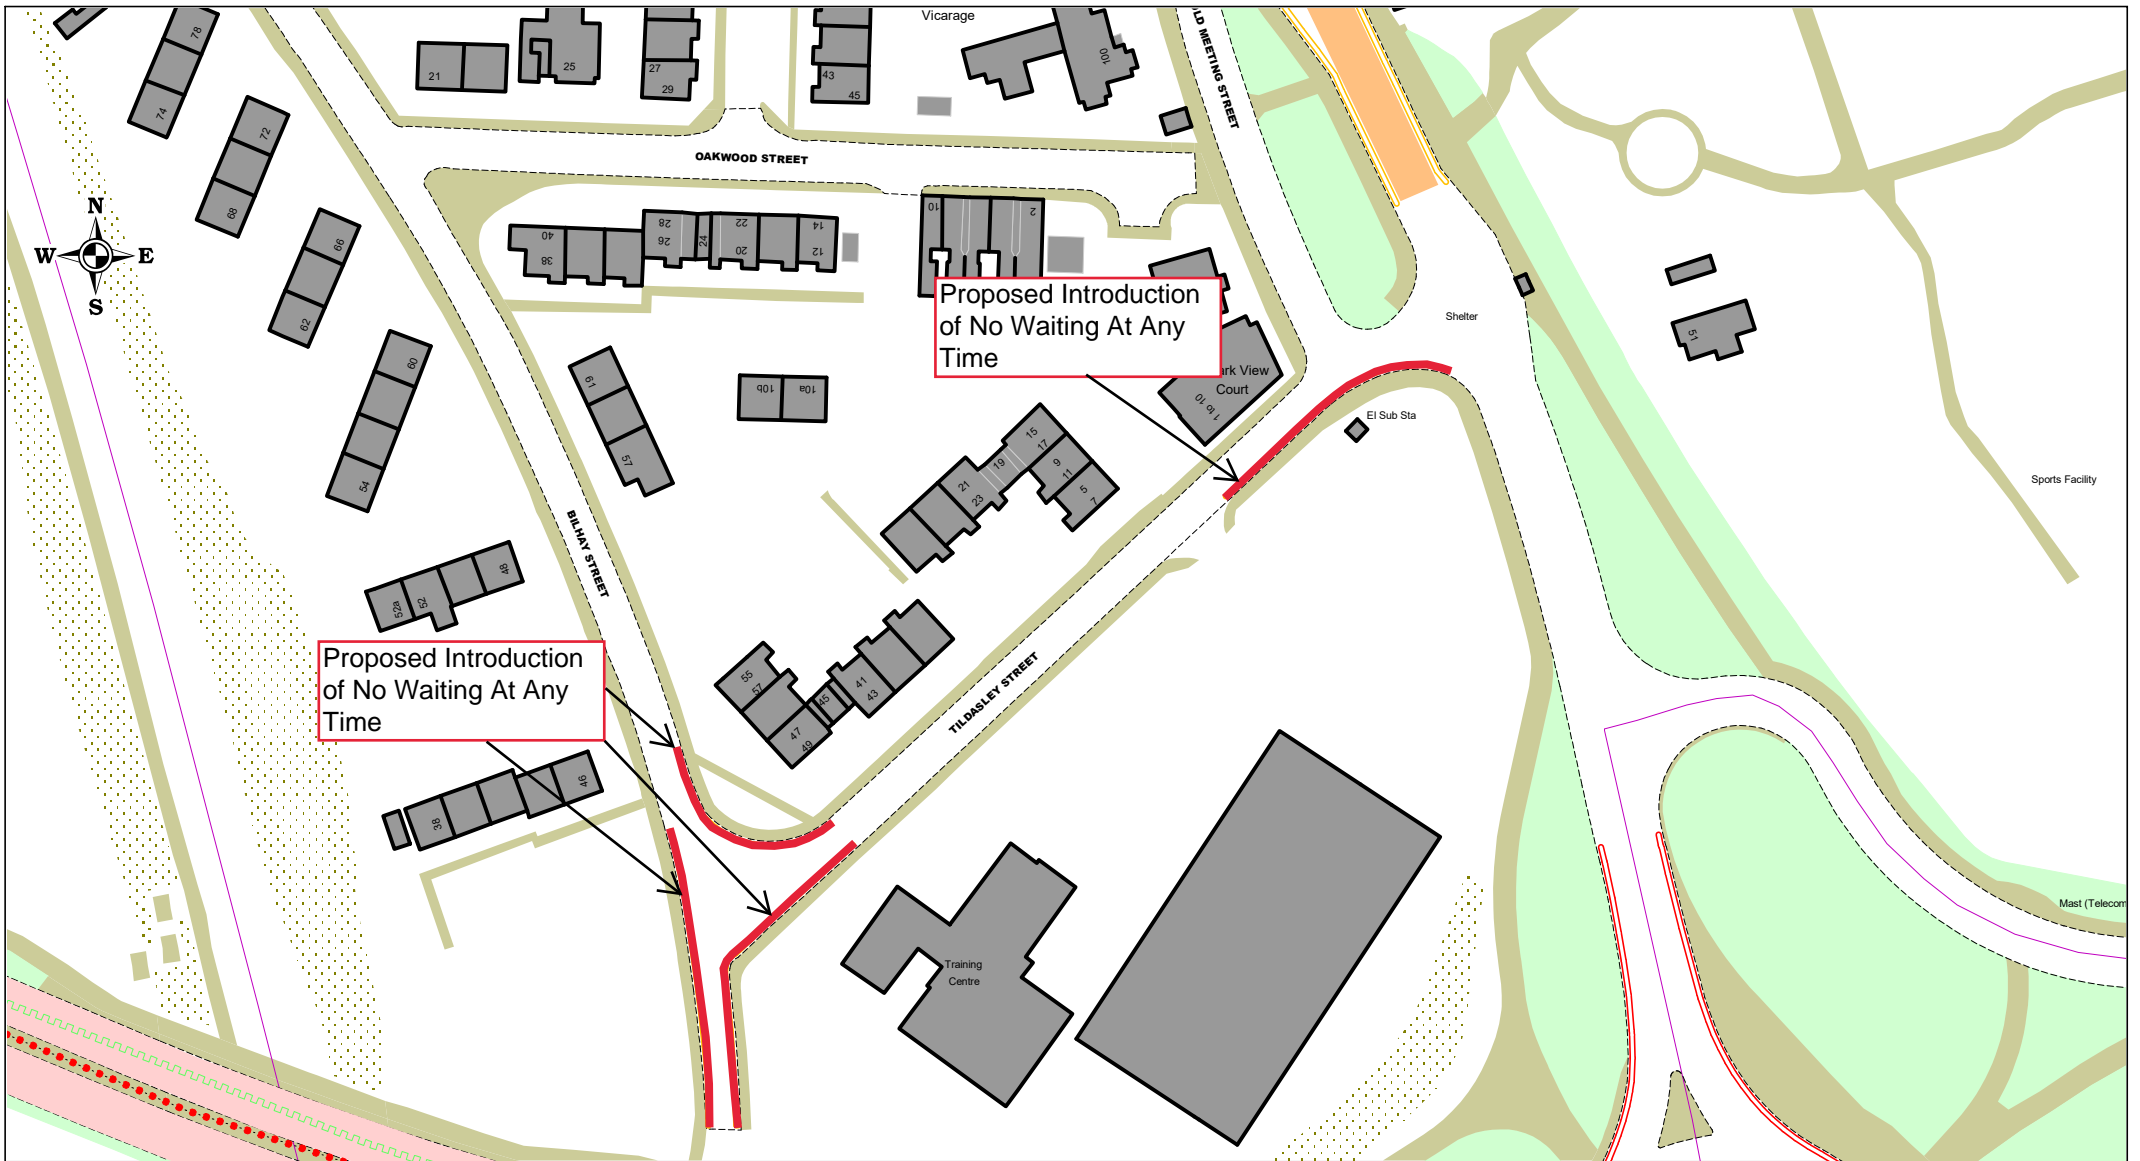

Proposed Introduction of No Waiting At Any Time

Proposed Introduction of No Waiting At Any Time

© Crown copyright. All rights reserved Sandwell MBC
Licence No. AC0000824500 2024

Tildasley Street / Bilhay Street, West Bromwich Proposed Introduction Of No Waiting At Any Time

SCALE	NTS
DATE	August 2024
DRAWING No.	43455 S/4
DRAWN BY	MGM