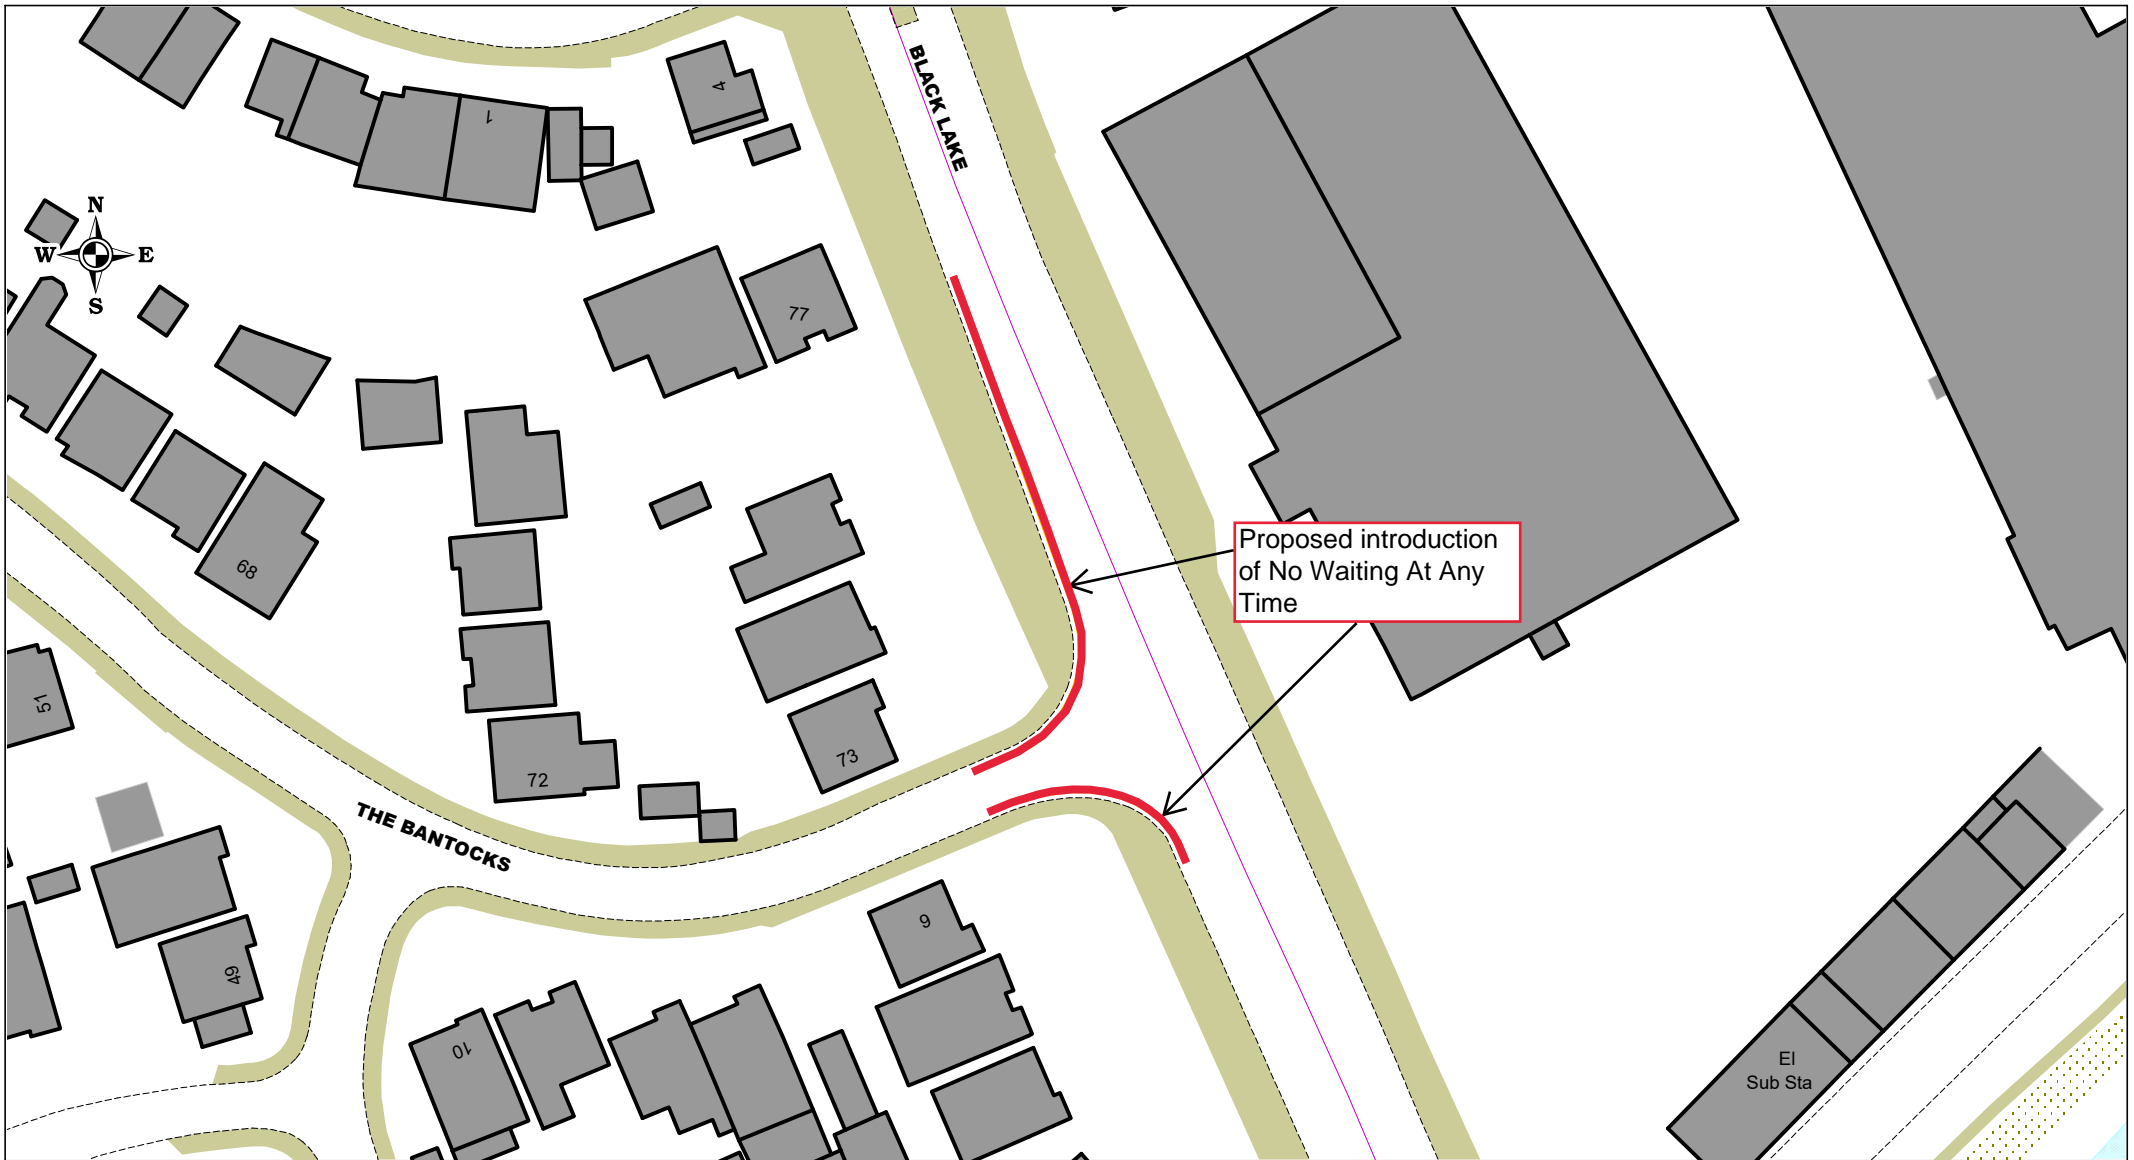

### Barrett Street / William Savage Way, Smethwick Proposed introduction of No Waiting at Any Time on junction

SCALE	NTS
DATE	20/08/2024
DRAWING No.	43455 S/4
DRAWN BY	MGM

© Crown copyright. All rights reserved  
 Sandwell MBC  
 Licence No. AC0000824500 2024