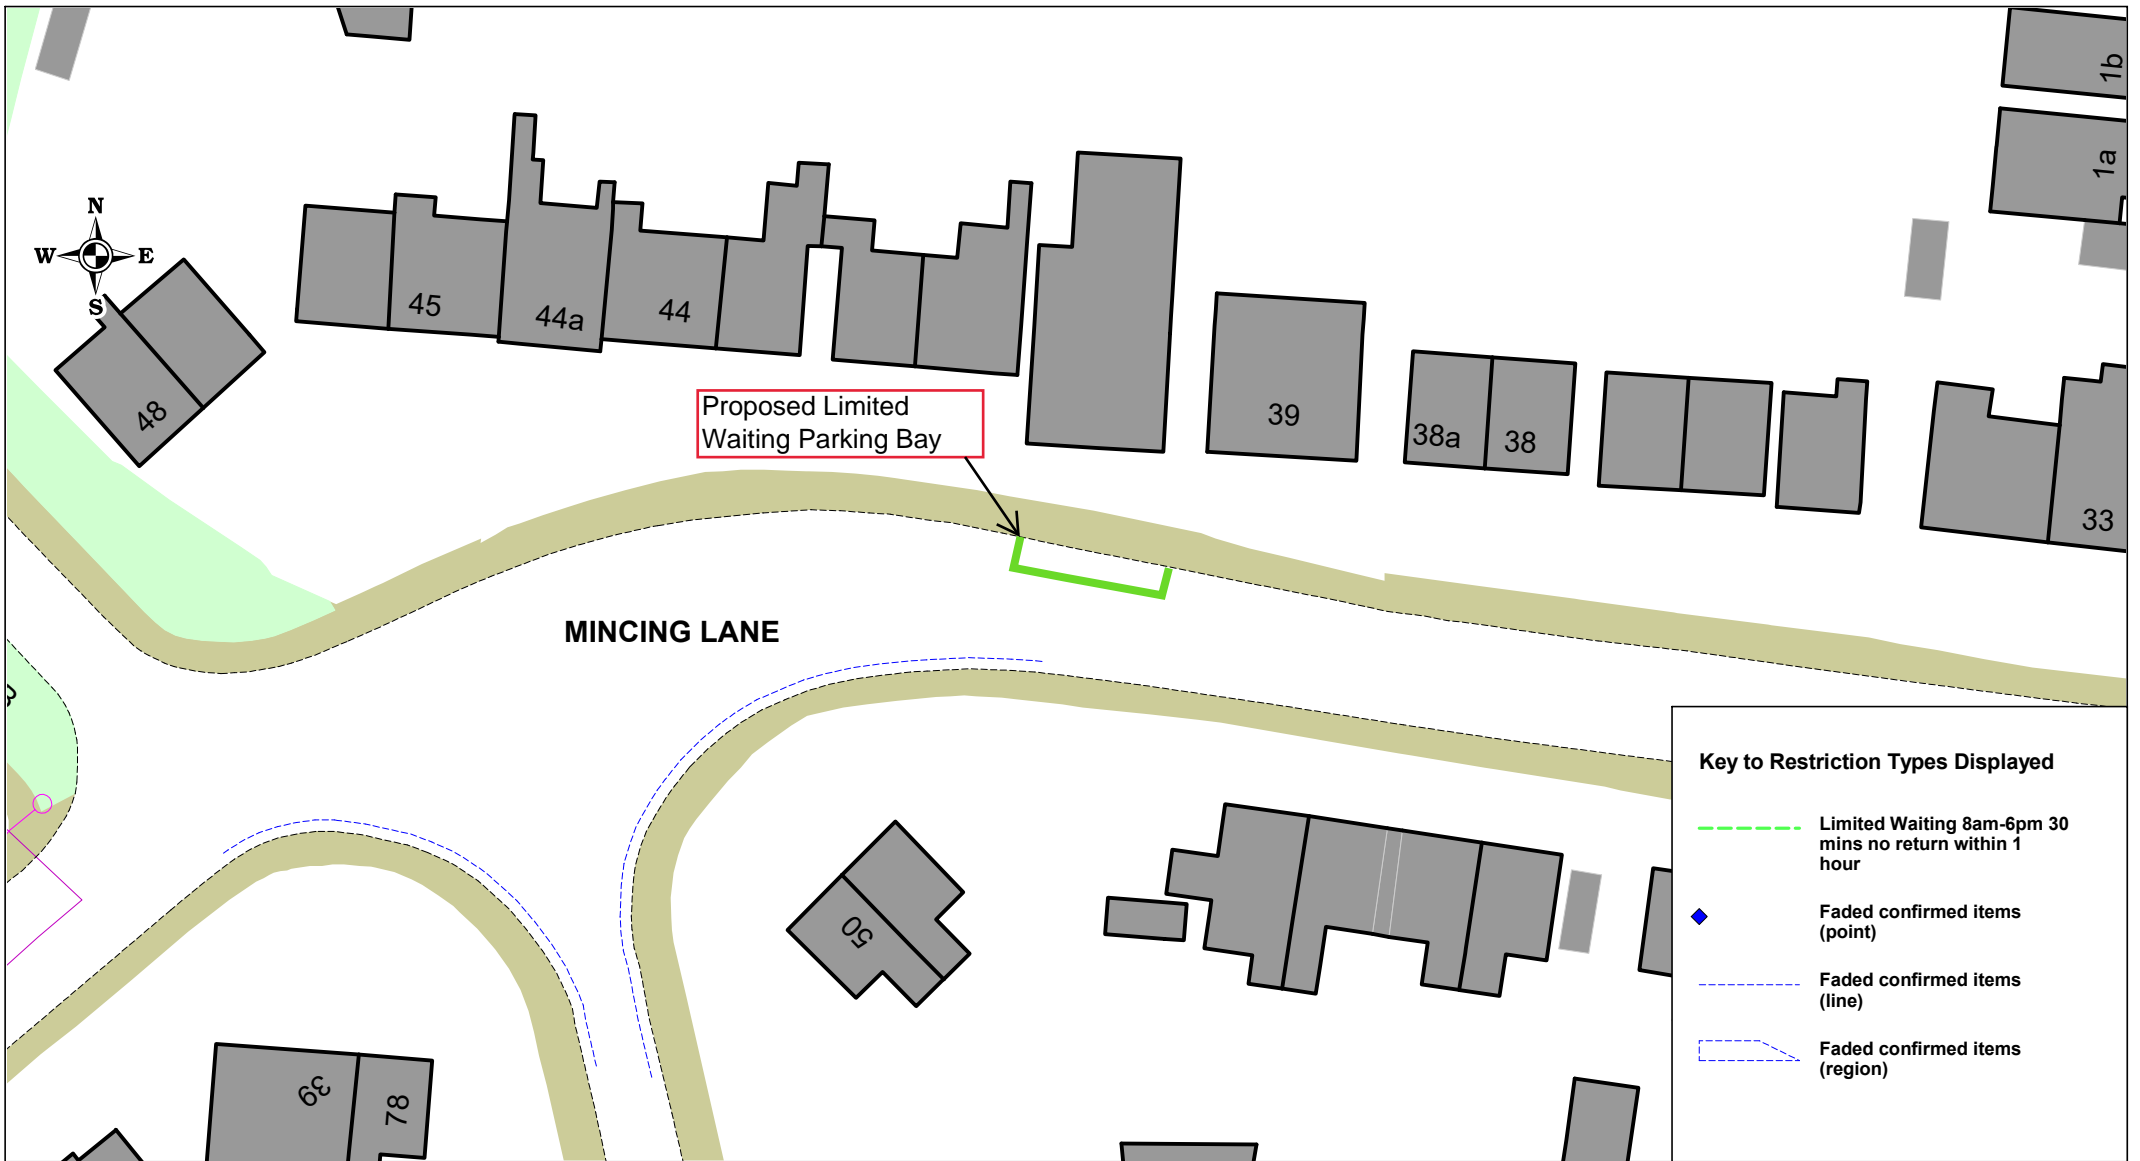

© Crown copyright. All rights reserved Sandwell MBC
Licence No. AC0000824500 2024

**41 Mincing Lane, Rowley Regis,
Proposed Introduction Of Limited Waiting
Monday to Saturday 8am - 6pm, 30 minutes max no return
within 1 hour**

SCALE	NTS
DATE	August 2024
DRAWING No.	43455 S/4
DRAWN BY	MGM