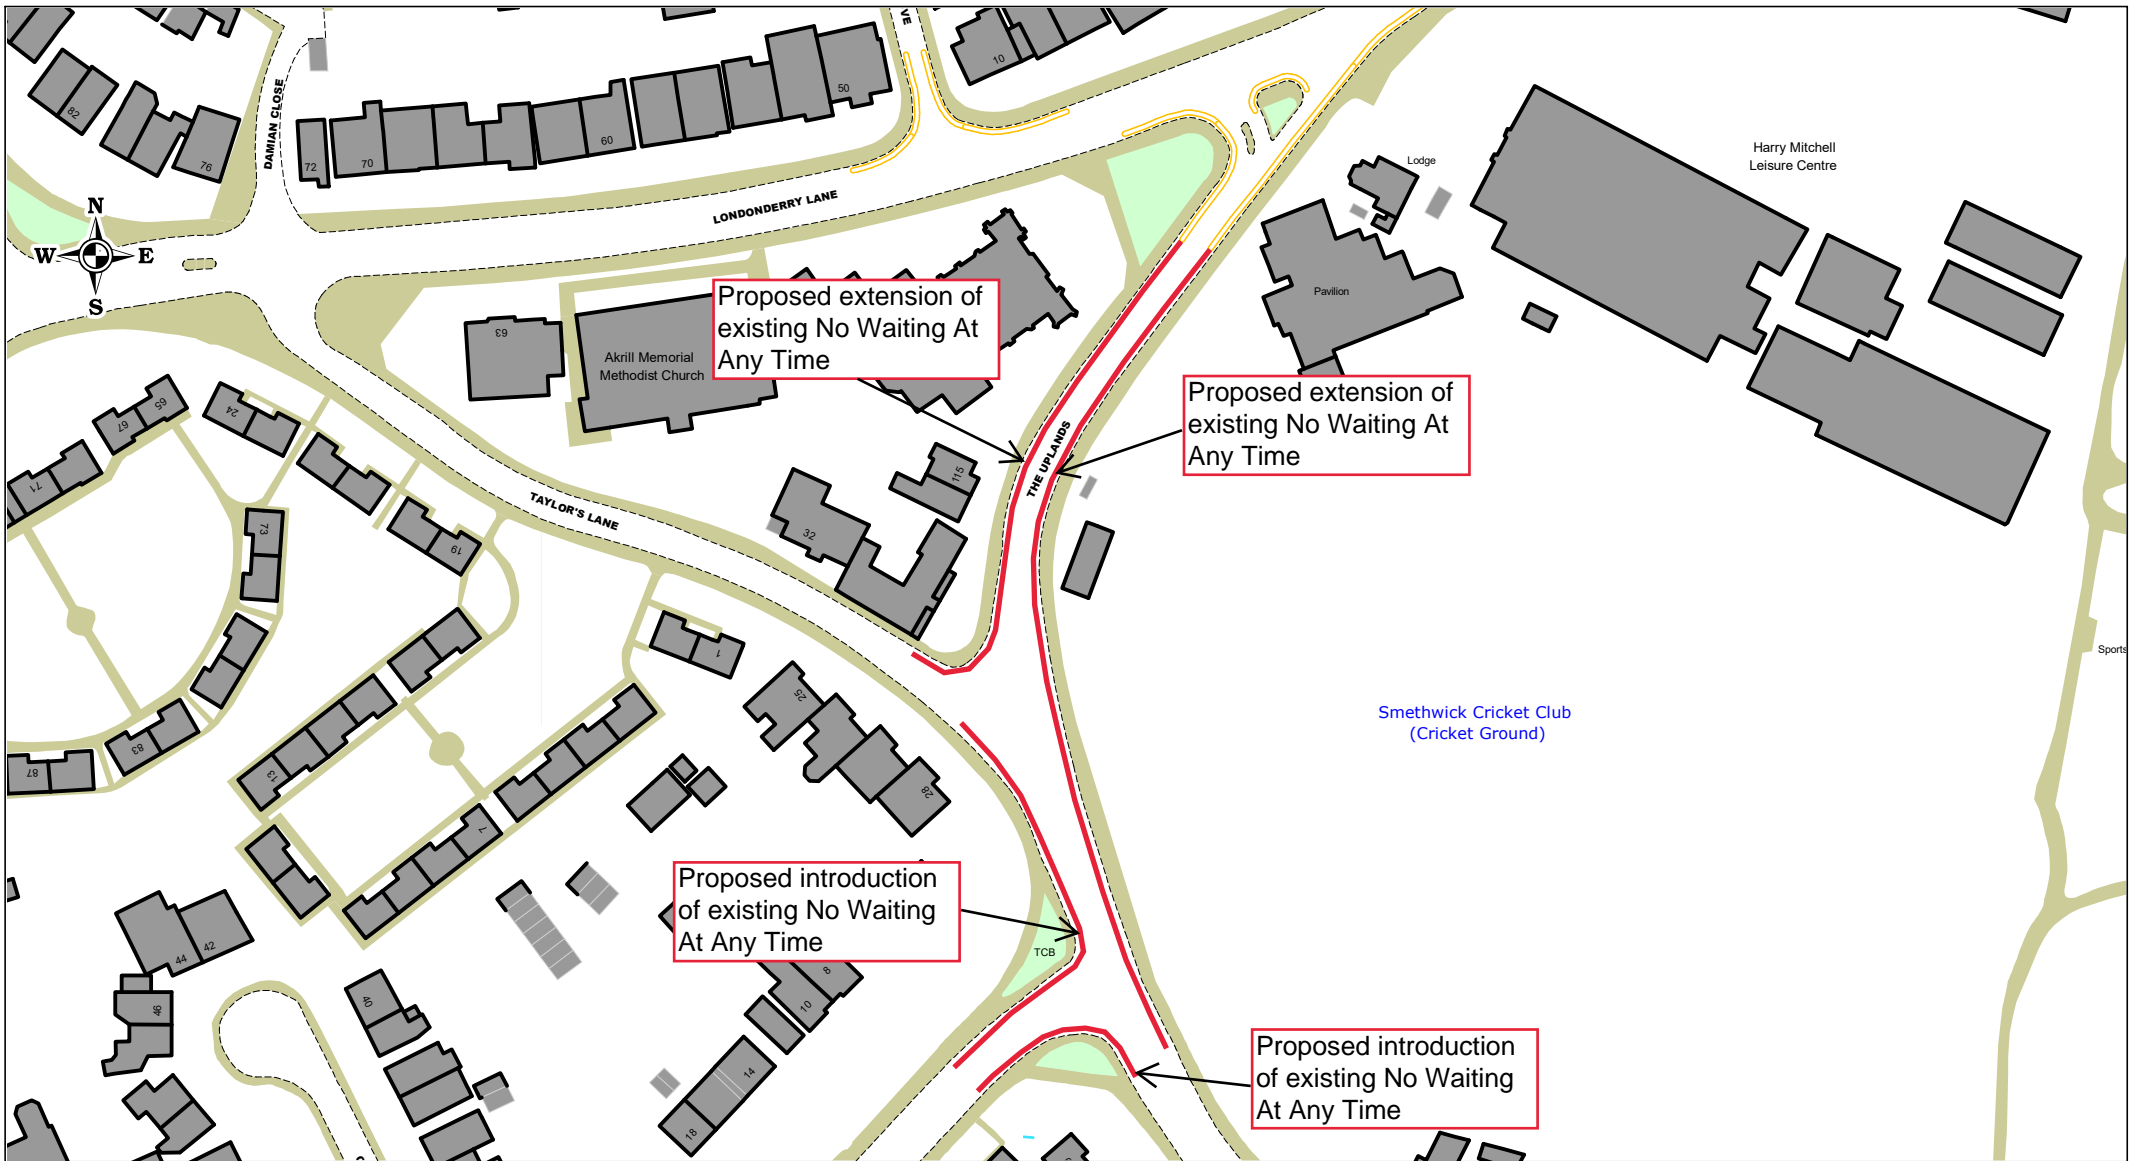

© Crown copyright. All rights reserved Sandwell MBC
Licence No. AC0000824500 2024

The Uplands / Taylors Avenue, Smethwick Proposed Introduction And Extension of No Waiting At Any Time

SCALE	NTS
DATE	August 2024
DRAWING No.	43455 S/4
DRAWN BY	MGM