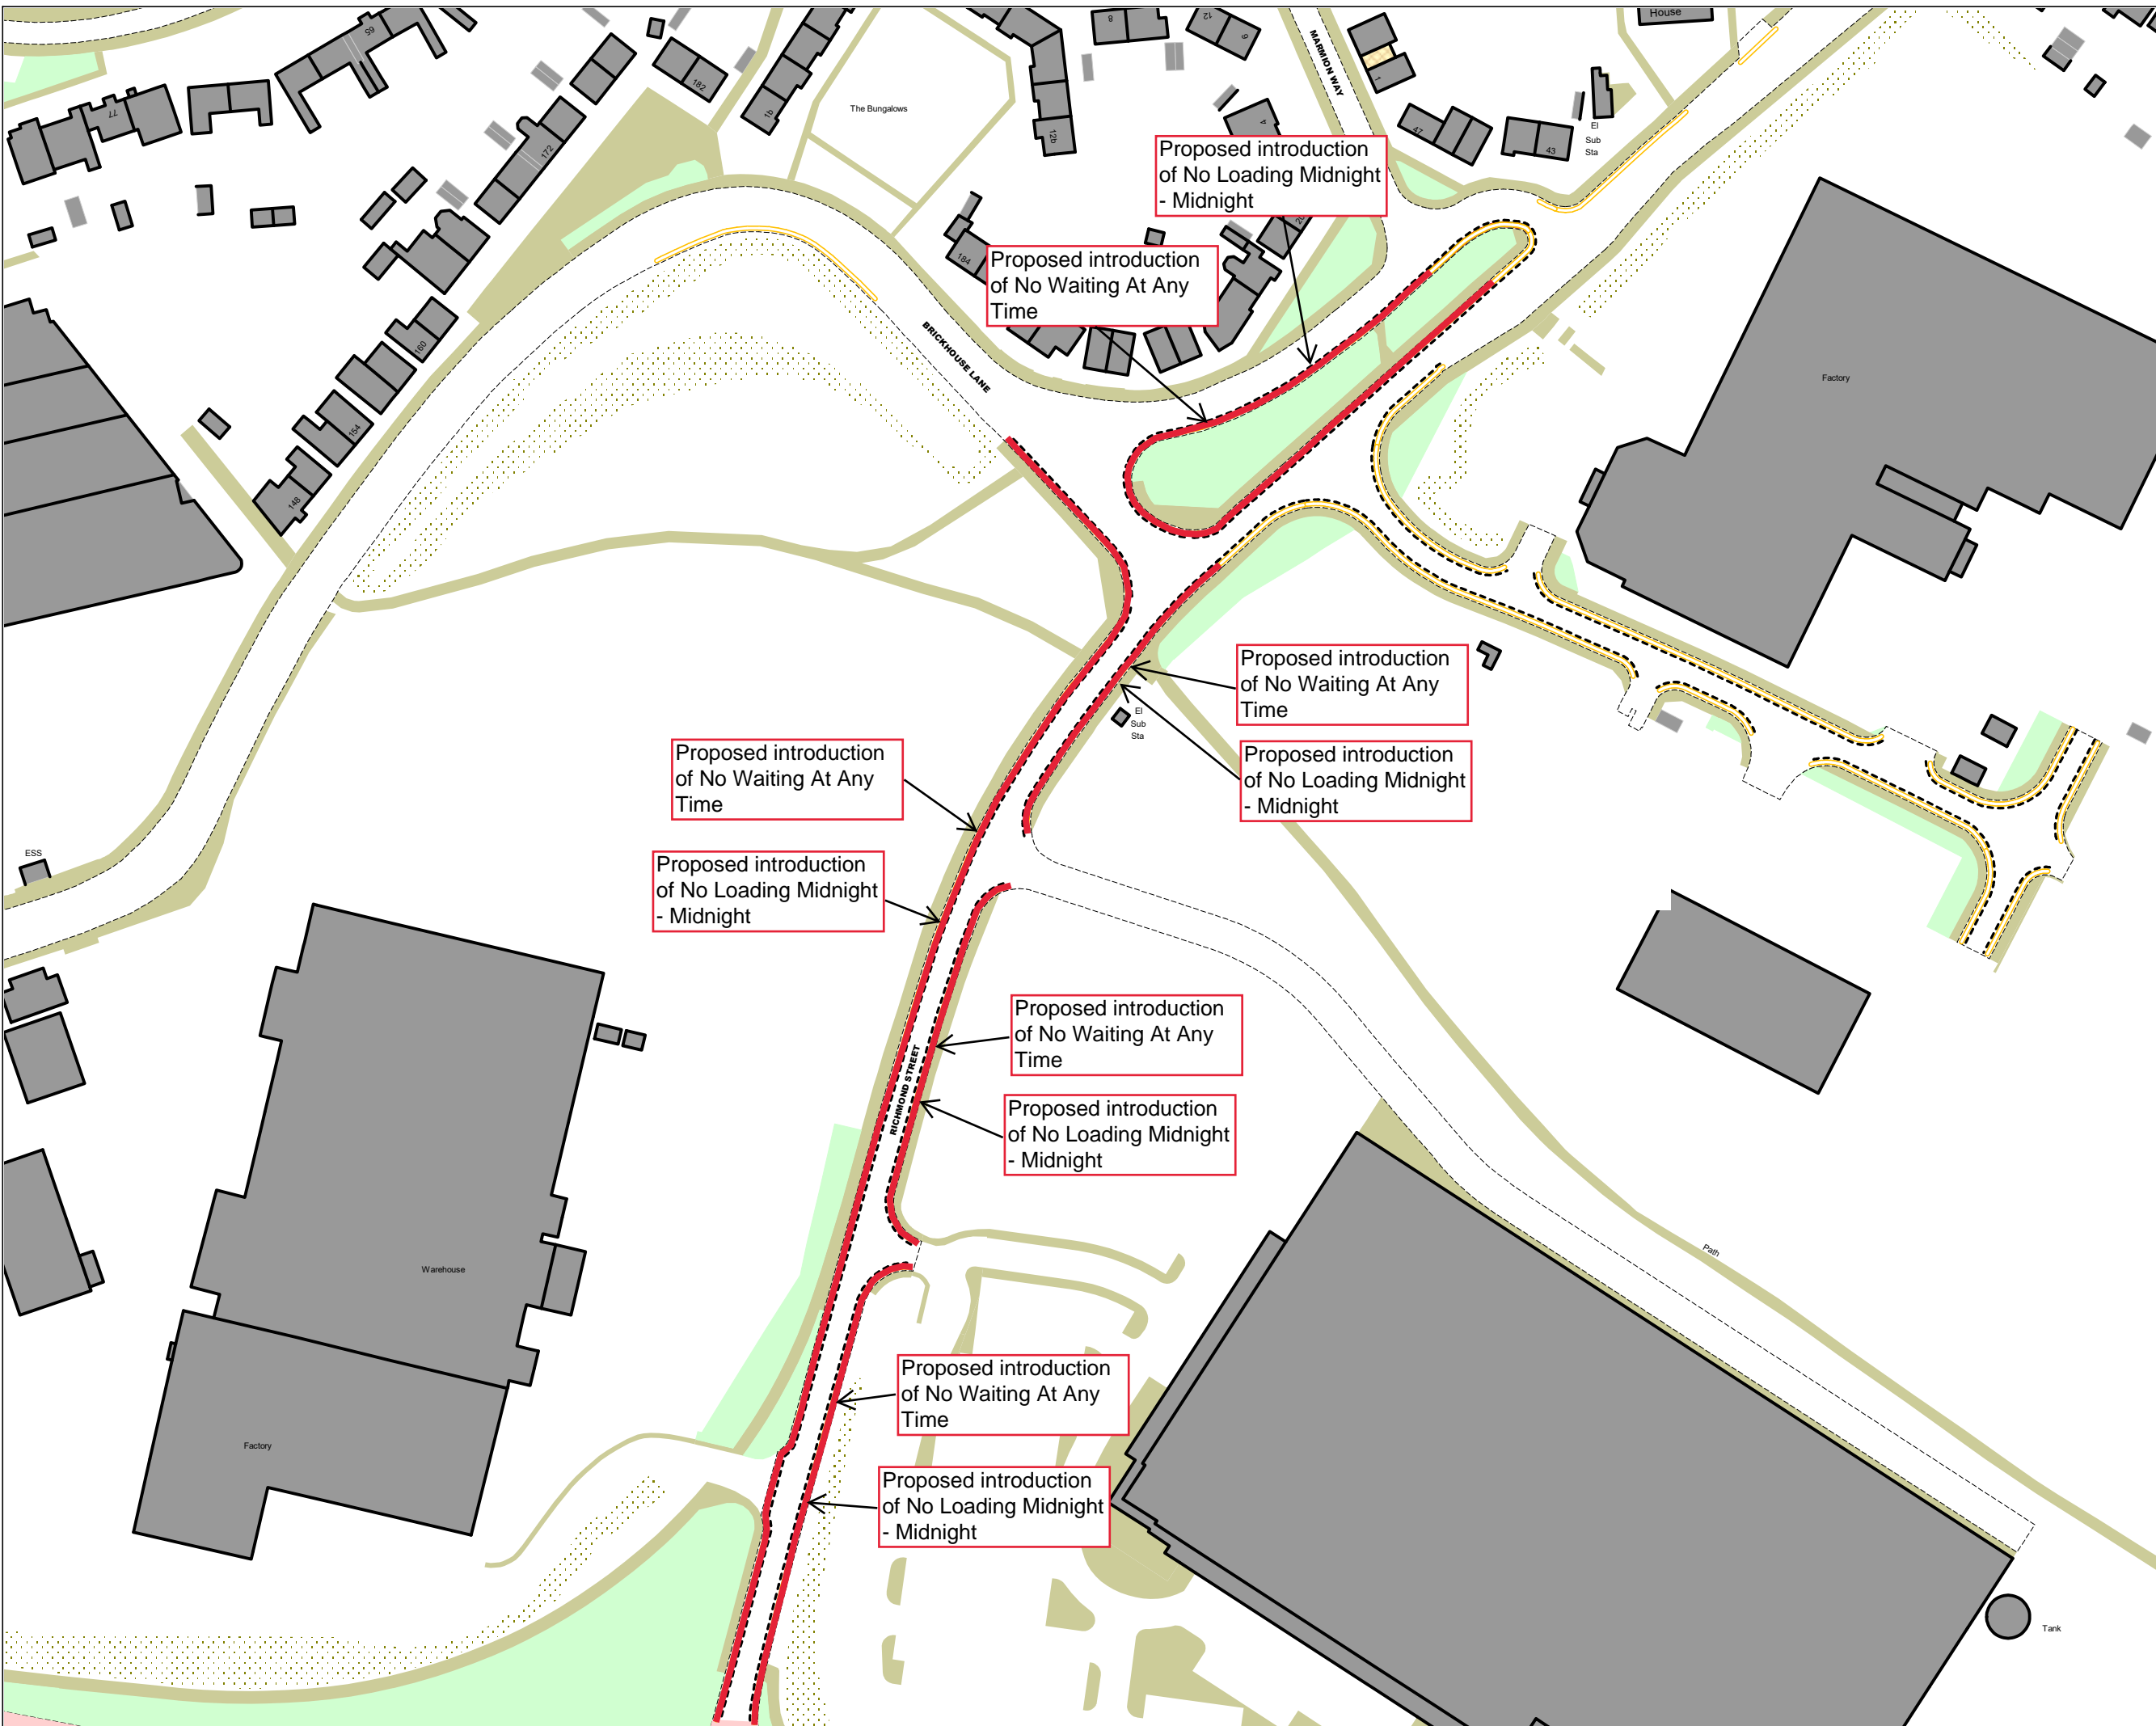

Abbreviations

- PHE Permit Holders Exempt
- AAT At Any Time
- NS No Stopping
- NW No Waiting
- LW Limited Waiting
- NL No Loading
- LO Loading Only
- M/F Monday to Friday
- M/S Monday to Saturday
- LS Long Stay
- RP Residents Parking
- RR Red Route

Based Upon Ordnance Survey material with the permission of Ordnance Survey on behalf of the Controller of Her Majesty's Stationery Office (c) Crown Copyright. Unauthorised reproduction infringes Crown Copyright and may lead to prosecution or Civil proceedings
Sandwell Metropolitan Borough Council Licence No: AC000824500 2024

PROJECT

LOCATION
**Brickhouse Lane,
Dial Lane & Richmond Street,
West Bromwich**

DRAWING TITLE
**Proposed No waiting &
No Loading at any time**

SCALE   NTS

DATE   August 2024

DRAWN BY   **Sara Cureton**

DRAWING NO.   **43455 S/4**