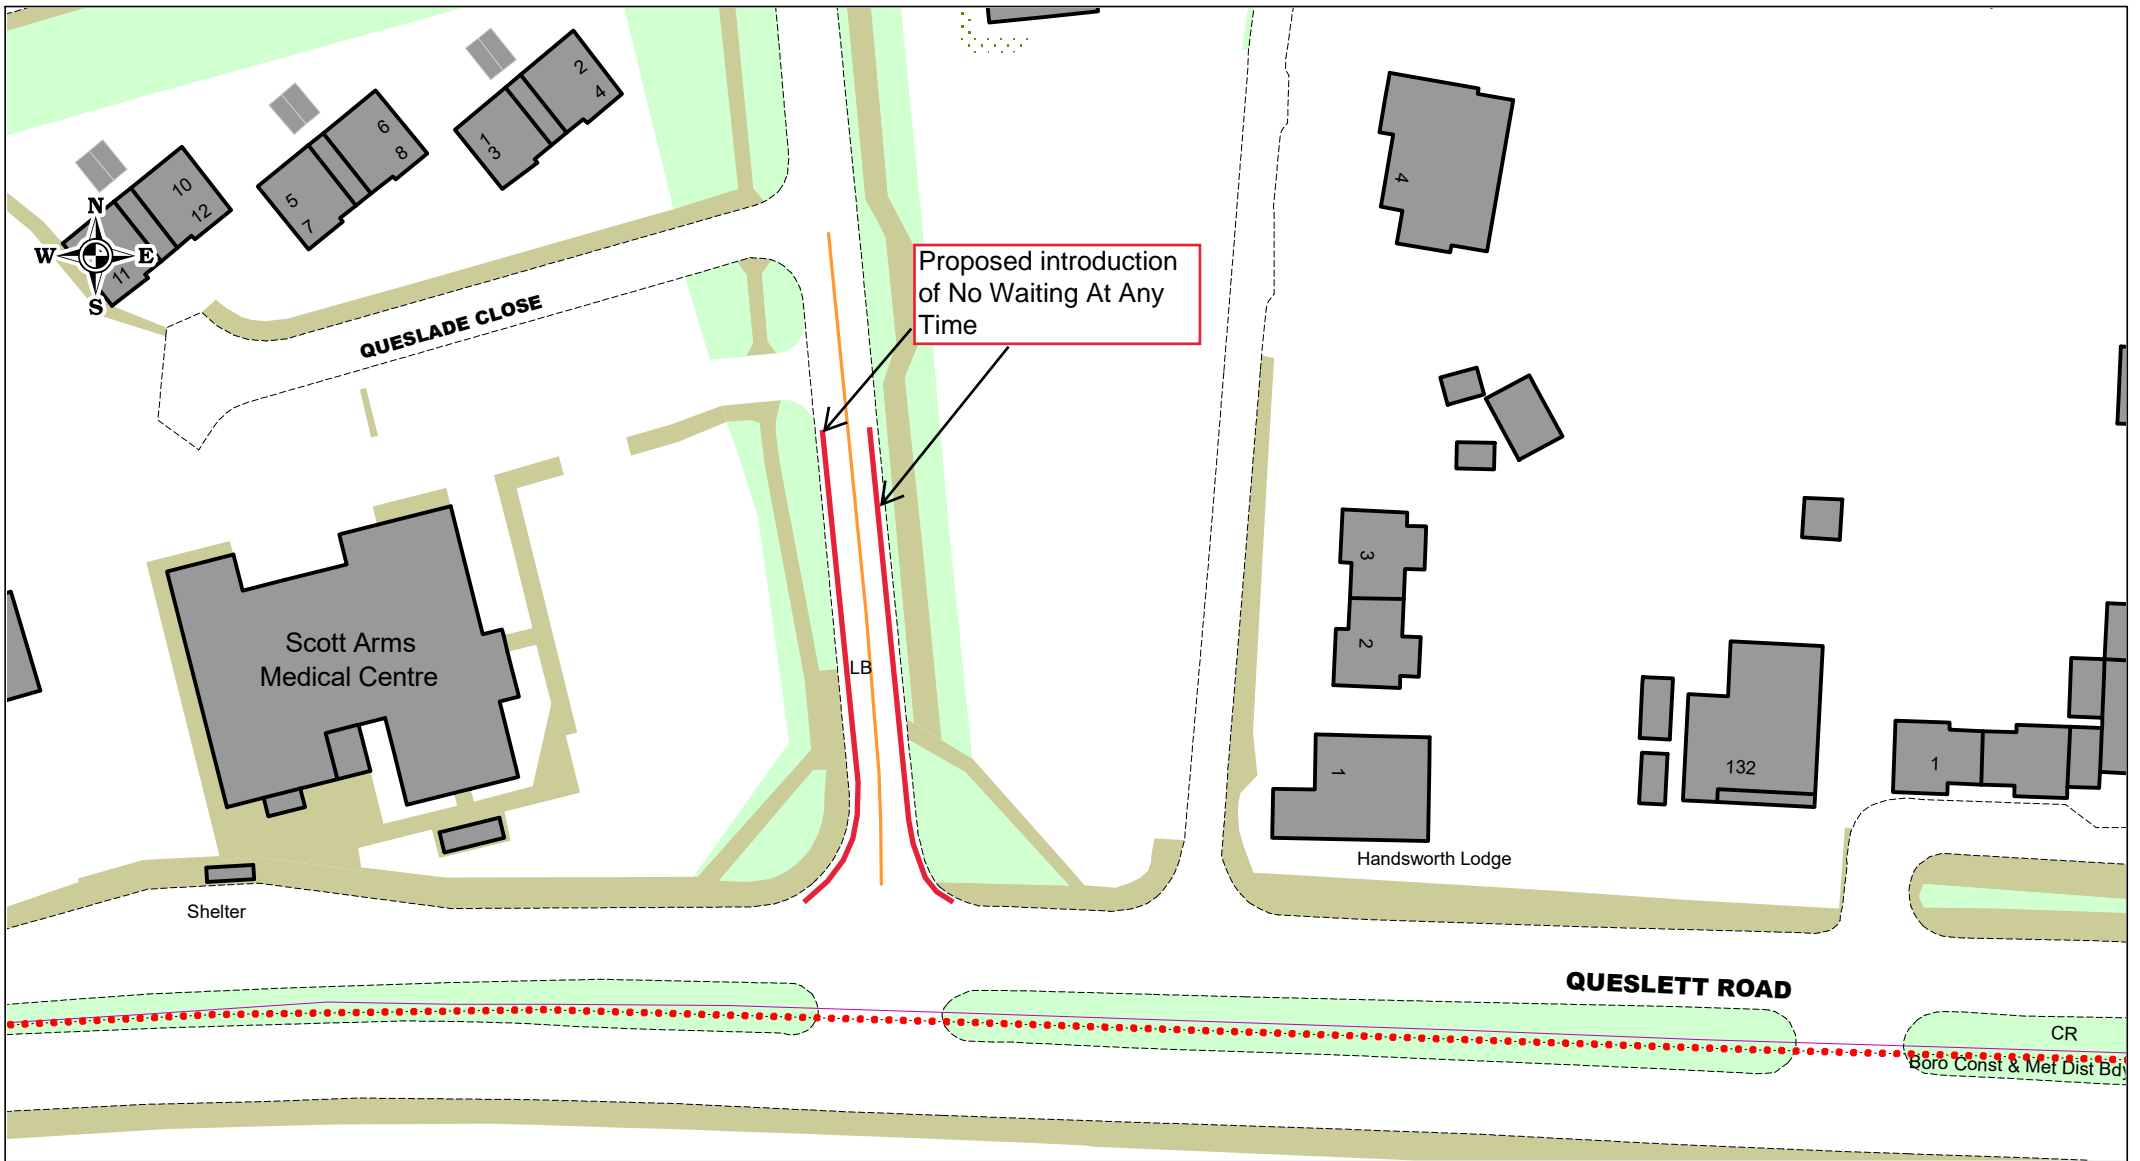

© Crown copyright. All rights reserved Sandwell MBC
Licence No. AC0000824500 2024

Whitecrest, Great Barr Proposed introduction of No Waiting At Any Time

SCALE	NTS
DATE	August 2024
DRAWING No.	43455 S/4
DRAWN BY	MGM