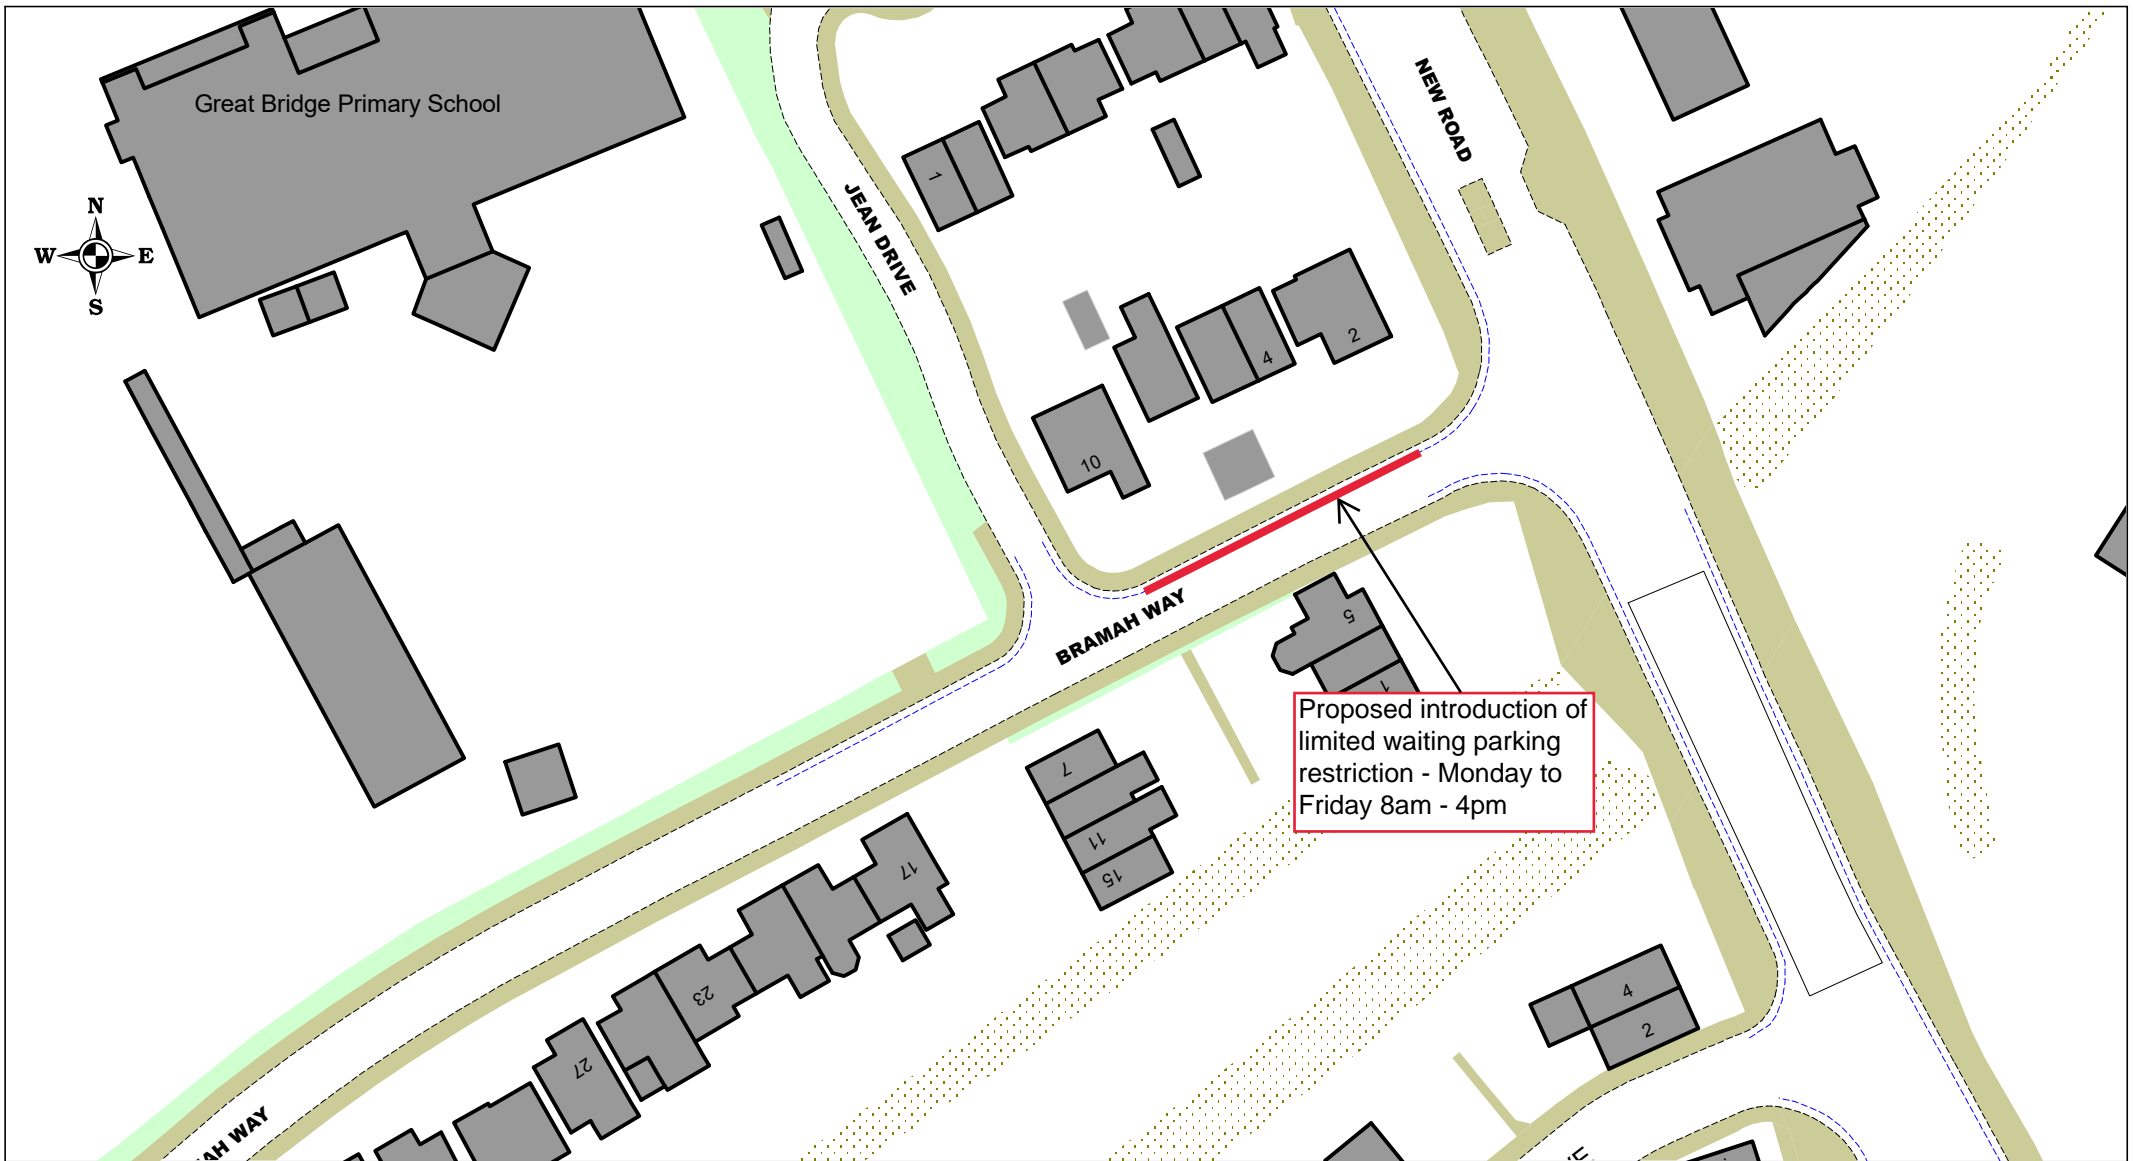

© Crown copyright. All rights reserved
Sandwell MBC
Licence No. AC0000824500 2024

Bramah Way, Tipton, DY4 7BD
Proposed introduction of Limited Waiting,
Monday - Friday, 8am - 4pm

SCALE	NTS
DATE	August 2024
DRAWING No.	43455 S/4
DRAWN BY	MGM