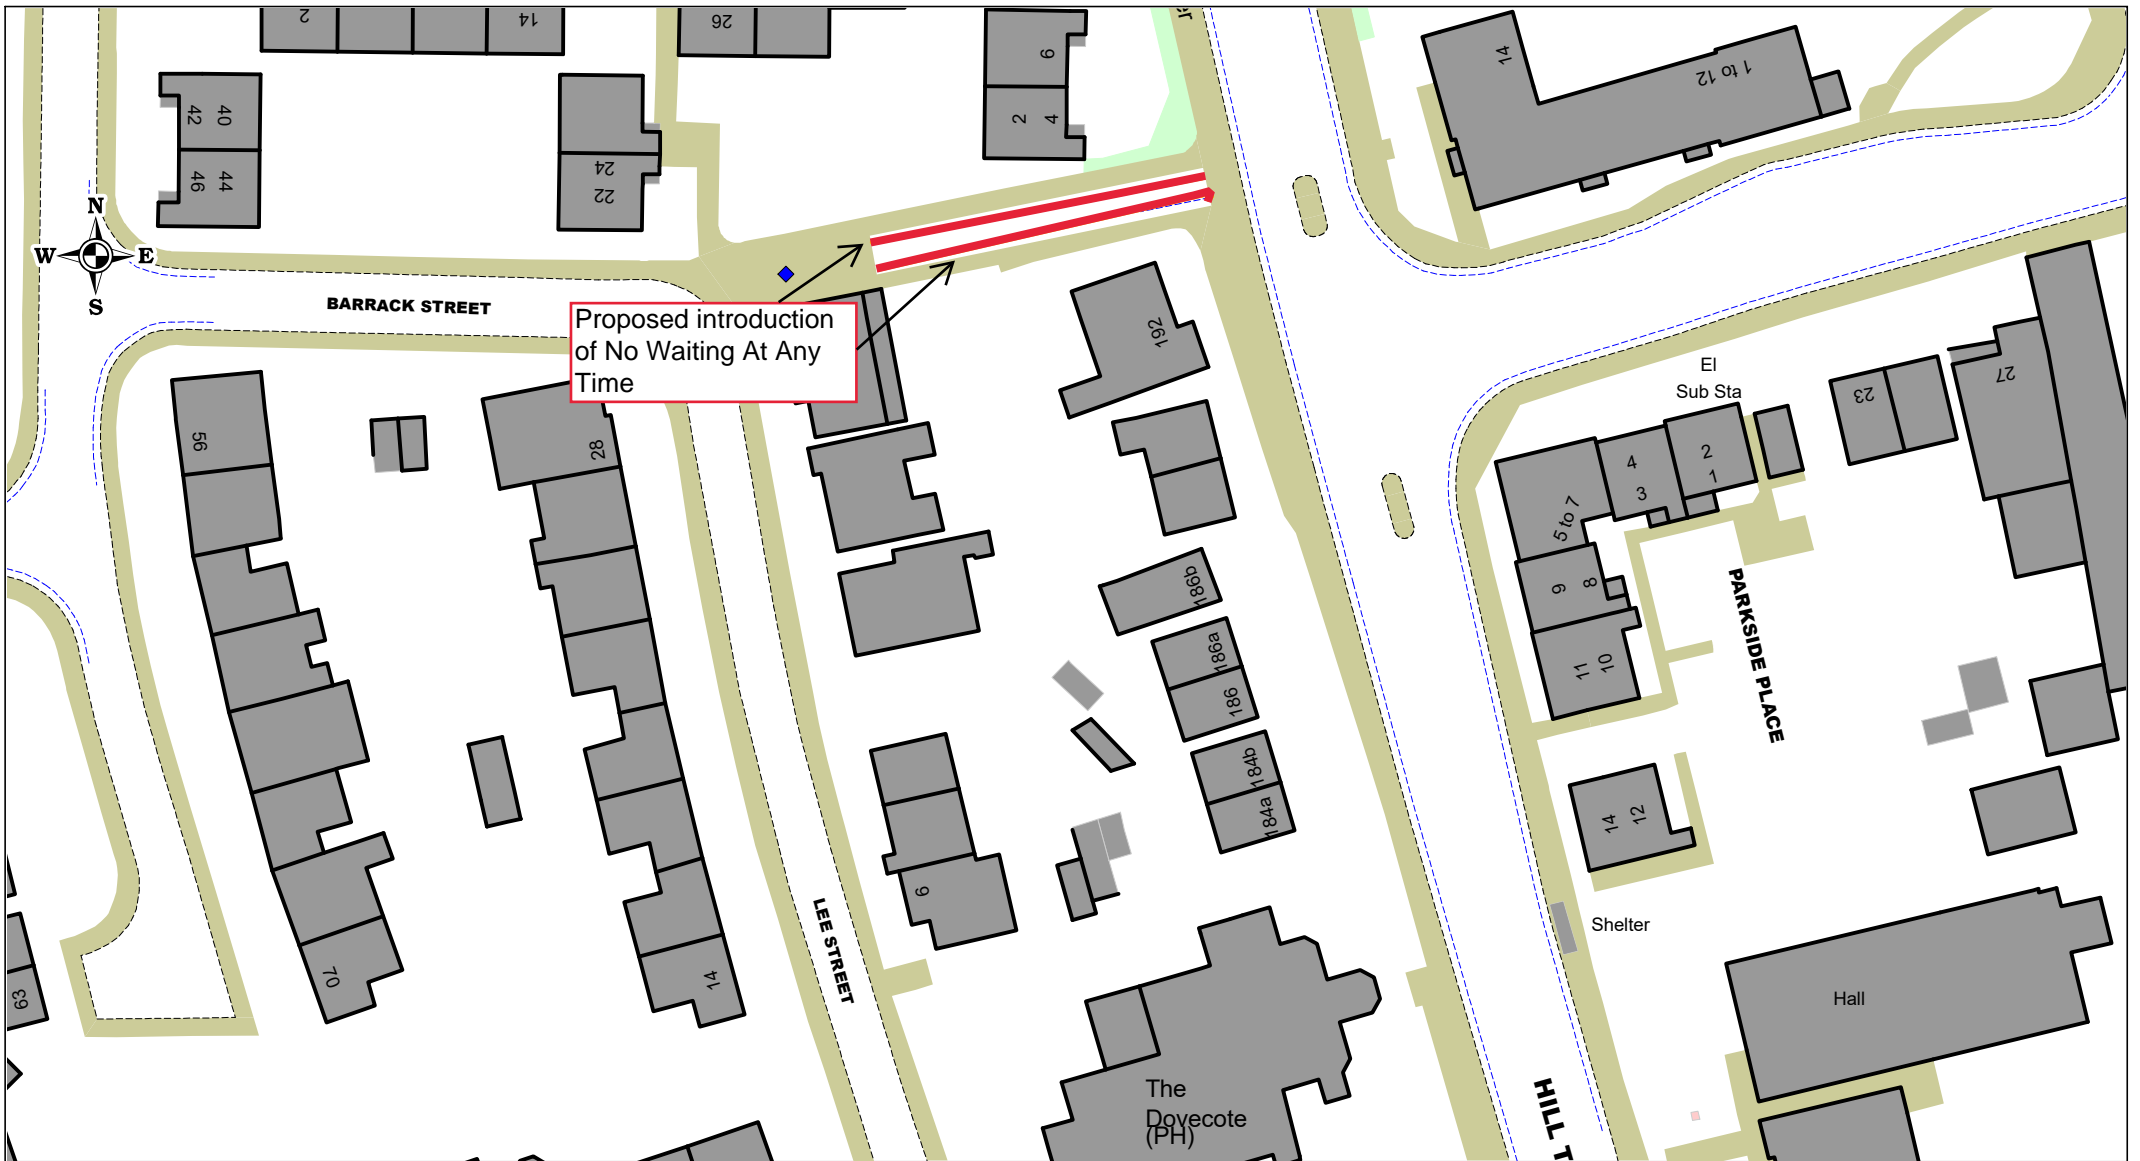

© Crown copyright. All rights reserved
Sandwell MBC
Licence No. AC0000824500 2024

Barrack Street, West Bromwich Proposed Introduction Of No Waiting At Any Time

SCALE	NTS
DATE	August 2024
DRAWING No.	43455 S/4
DRAWN BY	MGM