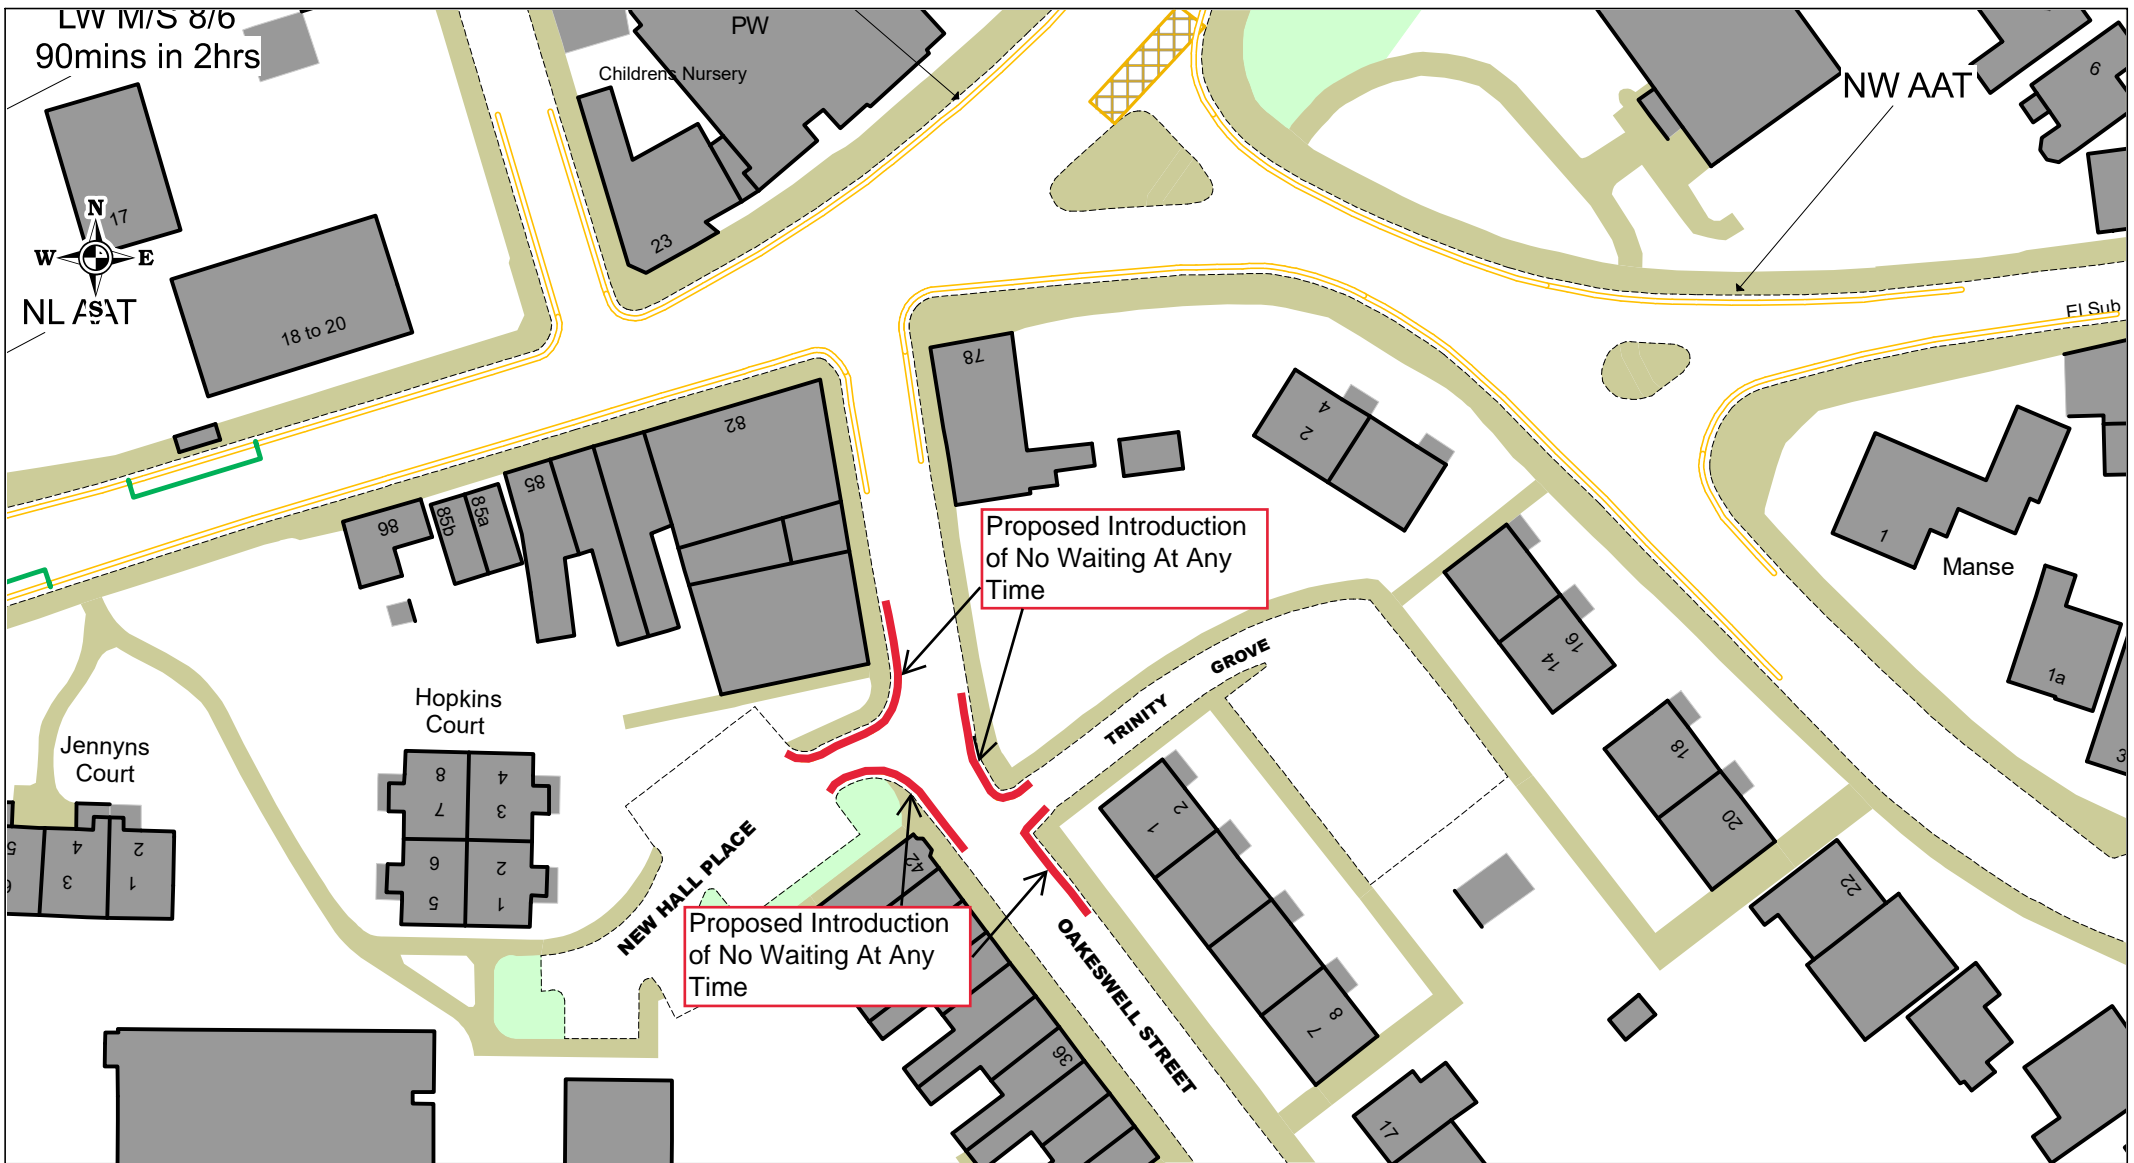

© Crown copyright. All rights reserved Sandwell MBC
Licence No. AC0000824500 2024

Oakeswell street & New Hall Place, Wednesbury, Proposed Introduction Of No Waiting at any time

SCALE	NTS
DATE	August 2024
DRAWING No.	43455 S/4
DRAWN BY	MGM