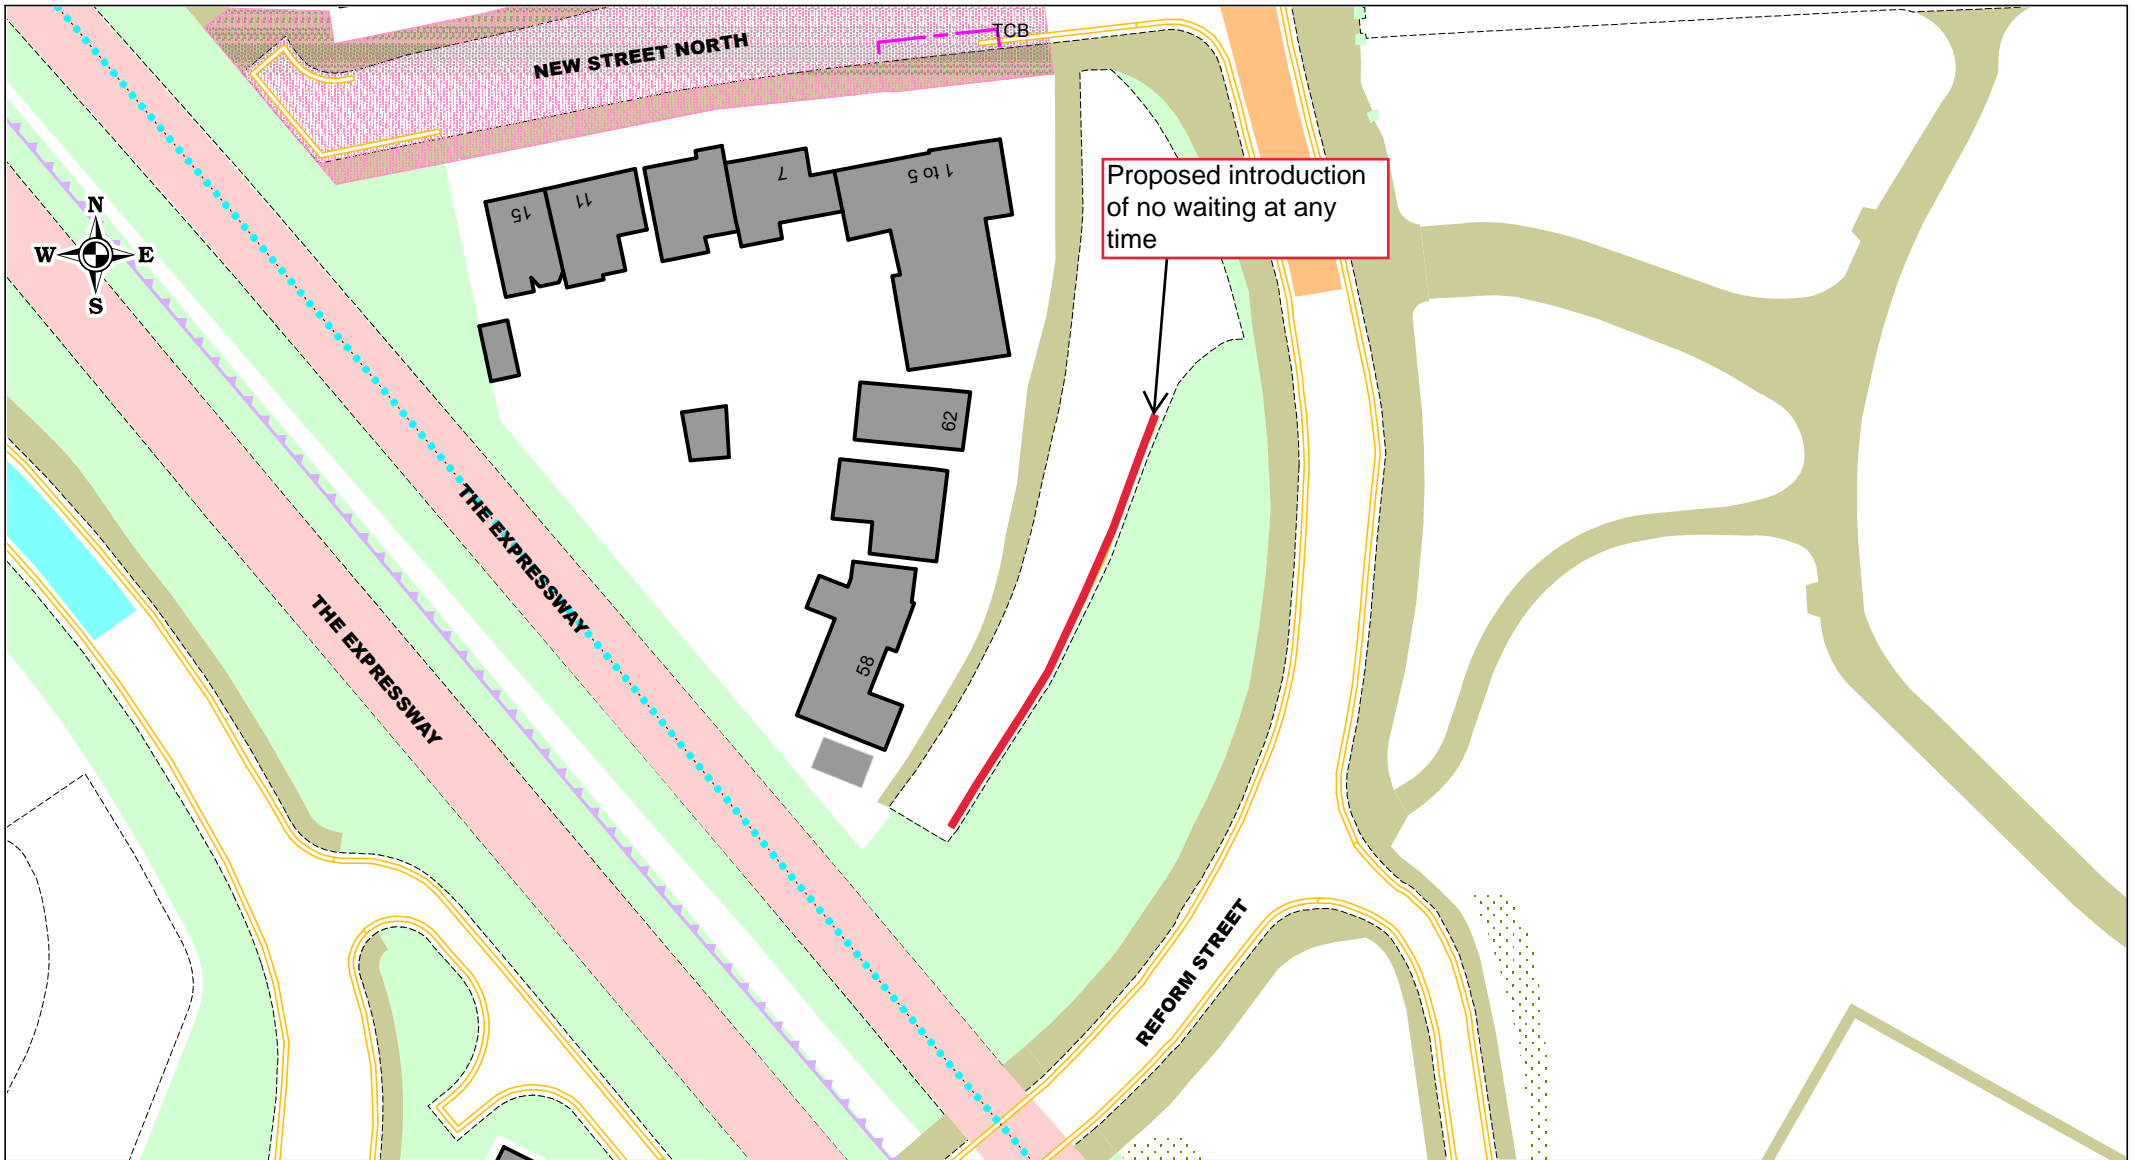

© Crown copyright. All rights reserved Sandwell MBC
Licence No. AC0000824500 2024

Reform Street, West Bromwich Proposed Introduction Of No Waiting At Any Time

SCALE	NTS
DATE	August 2024
DRAWING No.	43455 S/4
DRAWN BY	MGM