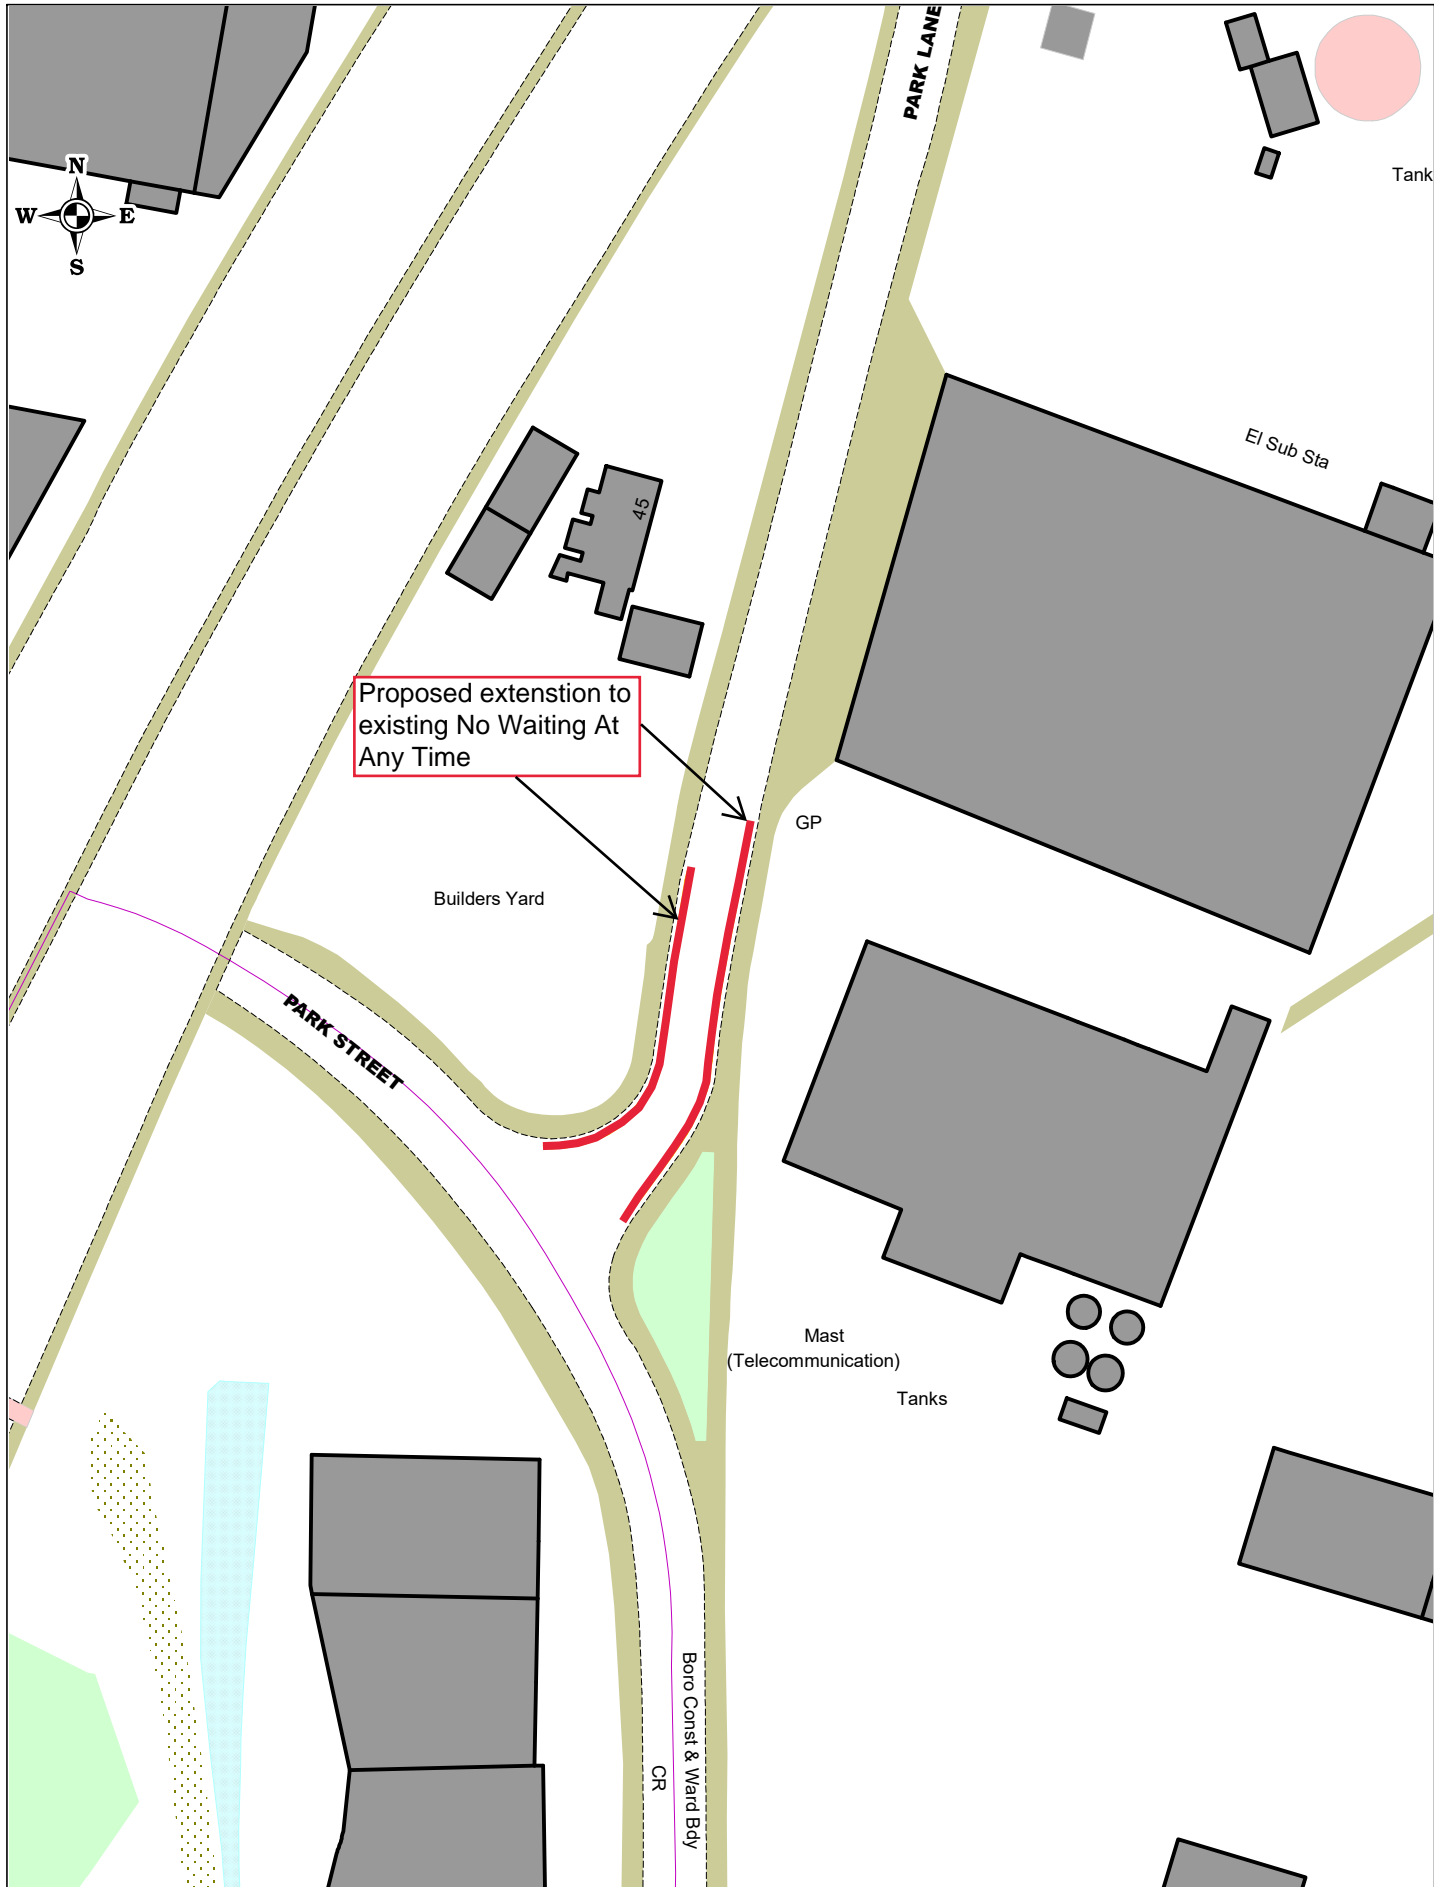

Park Lane / Park Street Junction Proposal to extend existing No Waiting at Any Time

SCALE	NTS
DATE	August 2024
DRAWING No.	43455 S/4
DRAWN BY	MGM