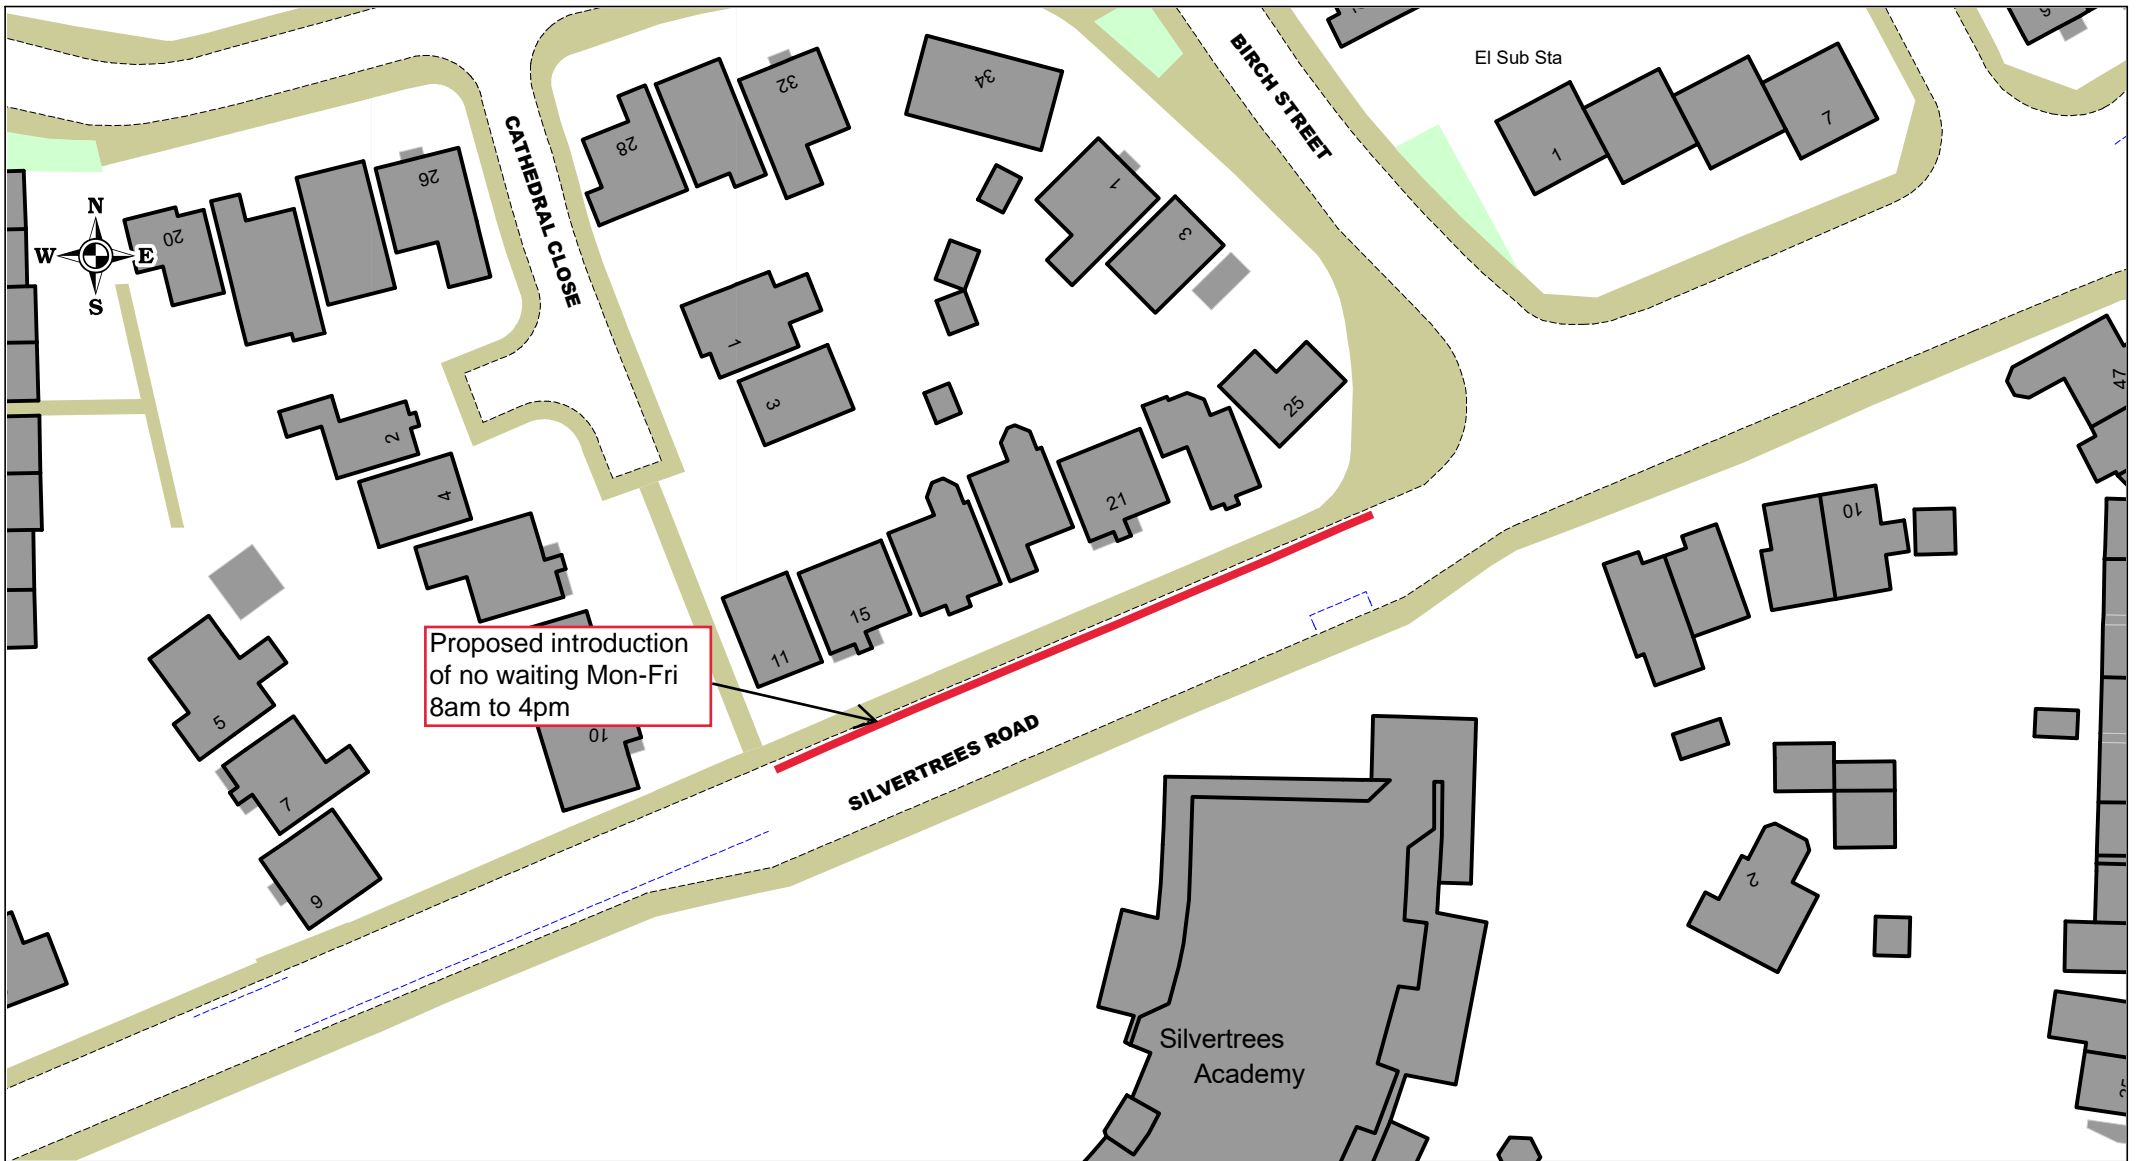

© Crown copyright. All rights reserved Sandwell MBC
Licence No. AC0000824500 2024

Silvertrees Road, Tipton, Proposed Introduction of No Waiting Monday - Friday, 8am - 4pm

SCALE	NTS
DATE	August 2024
DRAWING No.	43455 S/4
DRAWN BY	MGM