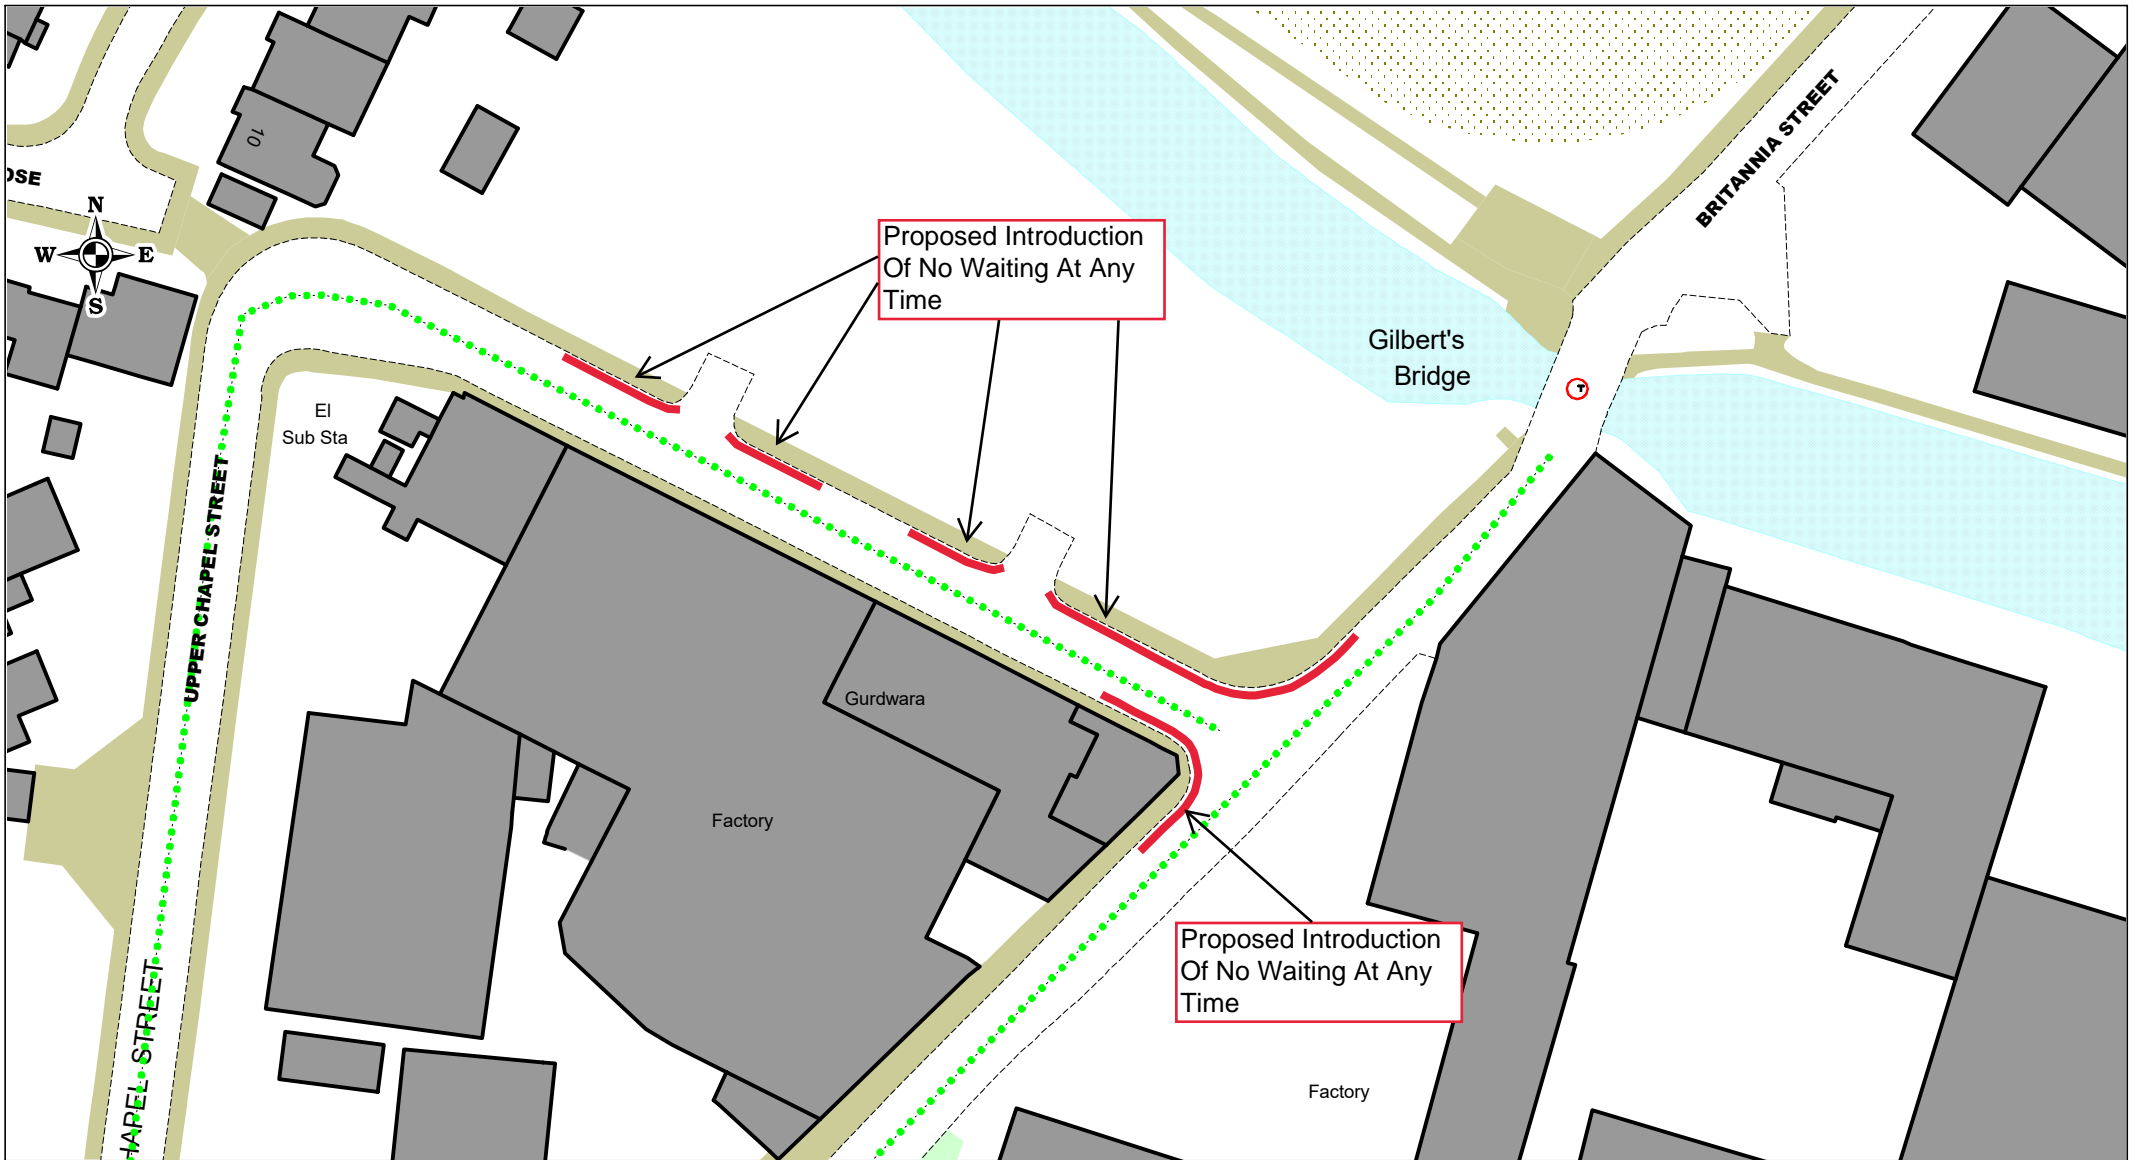

© Crown copyright. All rights reserved
Sandwell MBC
Licence No. AC0000824500 2024

Upper Chapel Street / Britannia Street Car Park Proposed Introduction of No Waiting At Any Time

SCALE	NTS
DATE	August 2024
DRAWING No.	43455 S/4
DRAWN BY	MGM