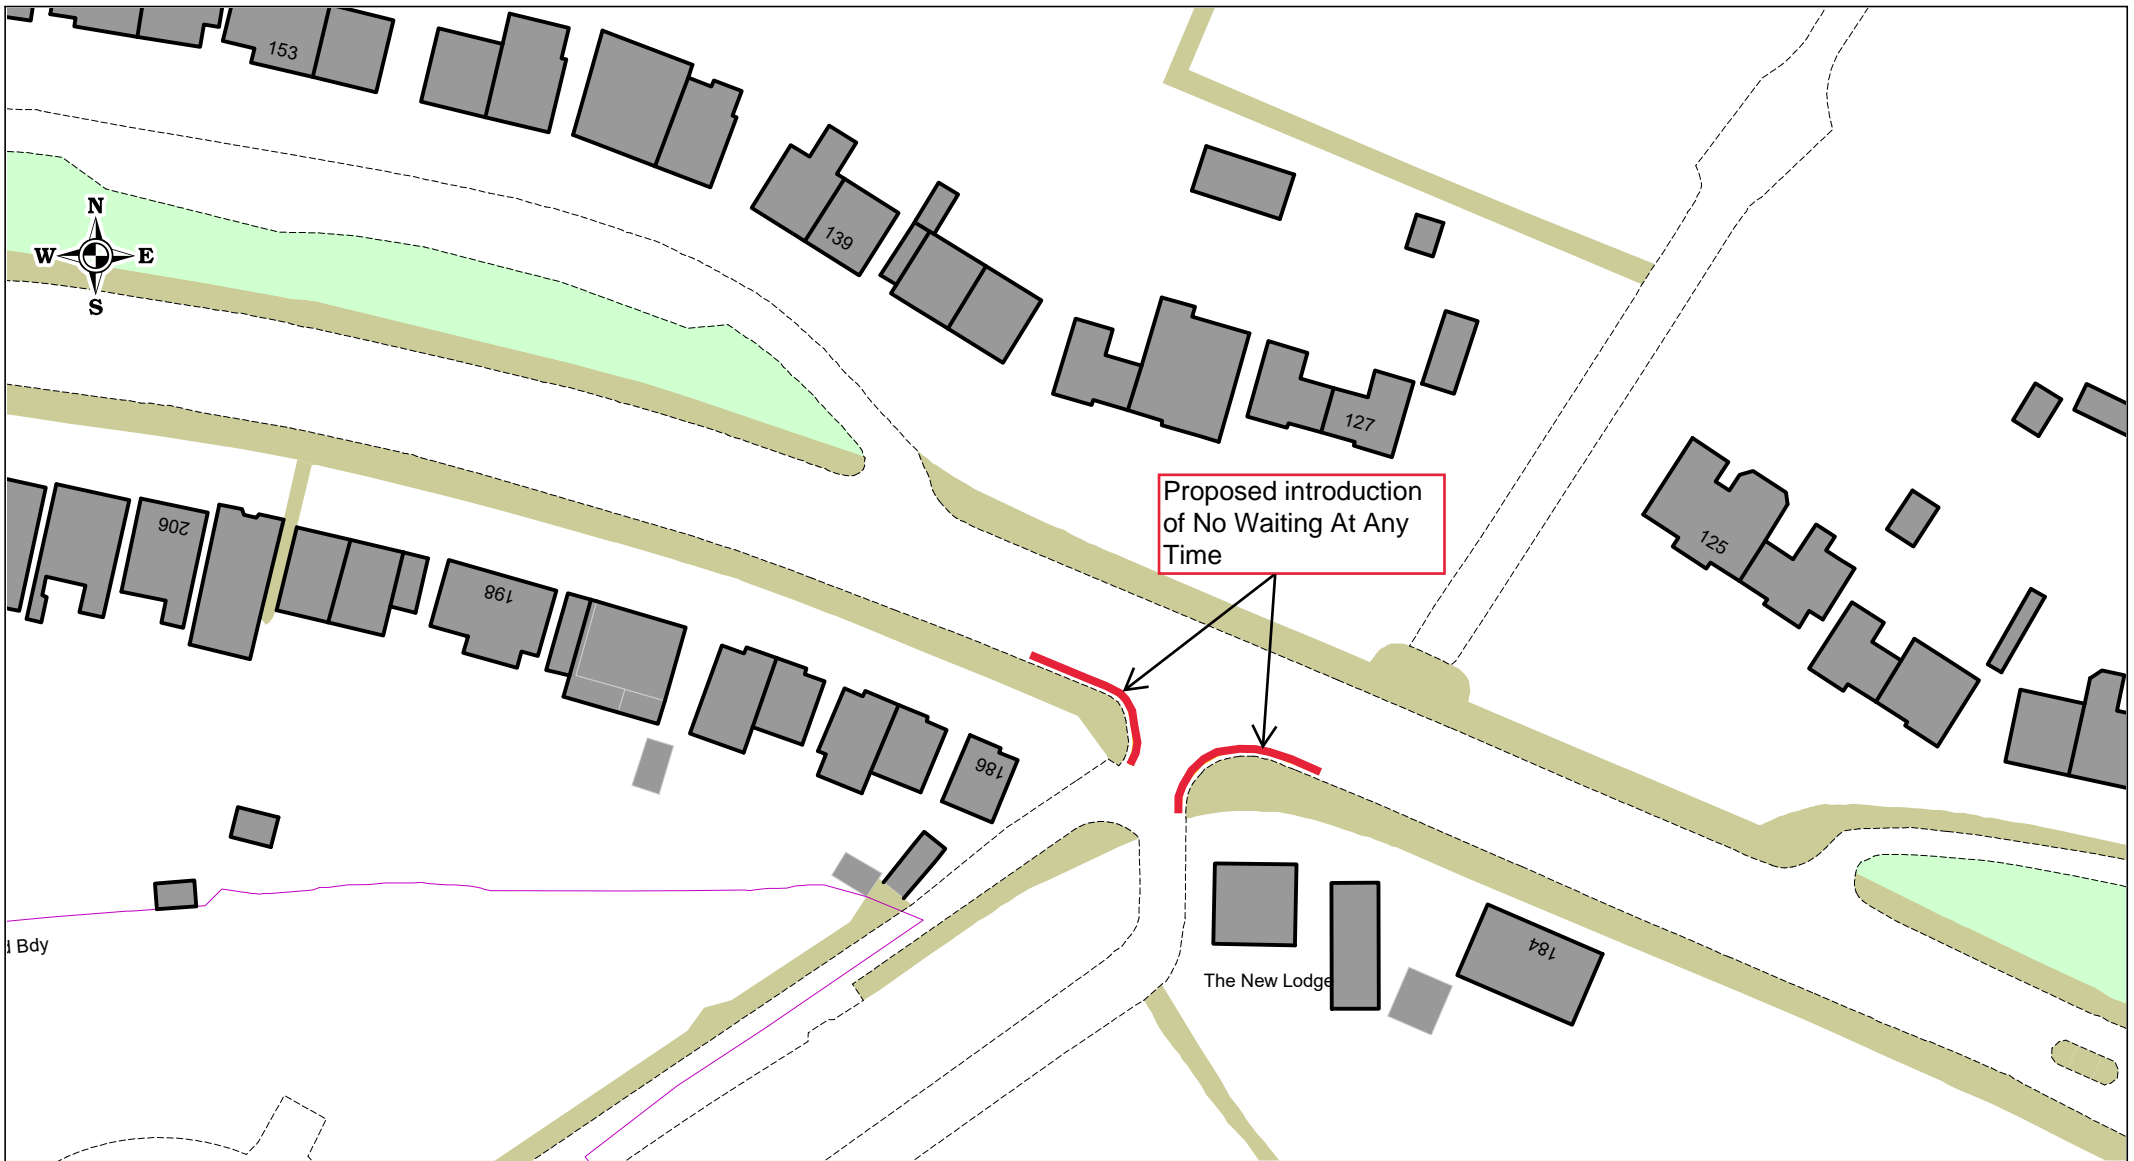

© Crown copyright. All rights reserved Sandwell MBC
Licence No. AC0000824500 2024

Thimblemill Road, Smethwick Proposed Introduction Of No Waiting At Any Time

SCALE	NTS
DATE	August 2024
DRAWING No.	43455 S/4
DRAWN BY	MGM