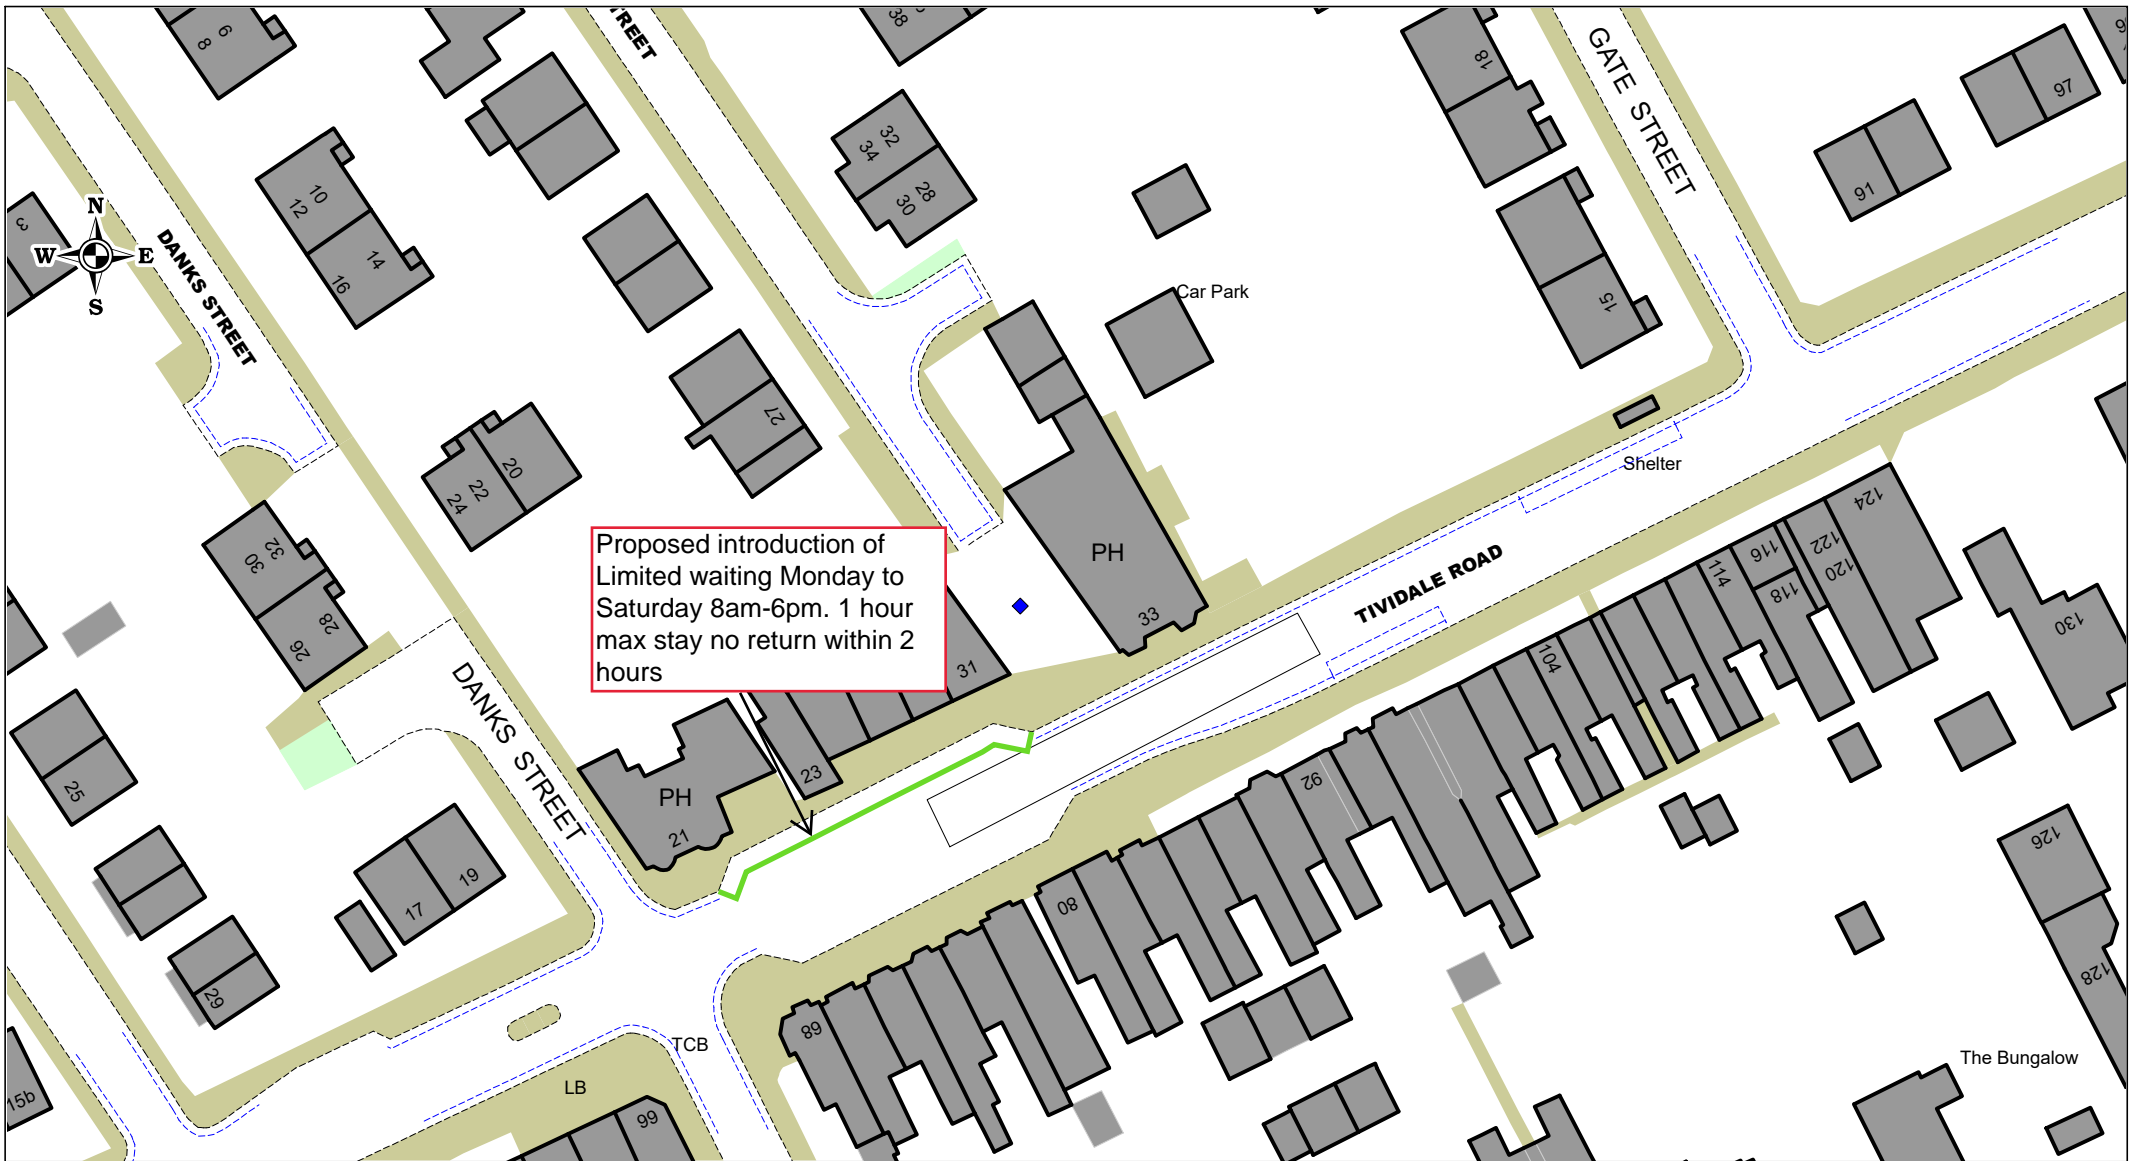

Proposed introduction of Limited waiting Monday to Saturday 8am-6pm. 1 hour max stay no return within 2 hours

© Crown copyright. All rights reserved Sandwell MBC
Licence No. AC0000824500 2024

Tivdale Road, Tipton,
Proposed Introduction Of Limited waiting, Monday to Saturday 8am - 6pm, 1 hour, no return within 2 hours

SCALE	NTS
DATE	August 2024
DRAWING No.	43455 S/4
DRAWN BY	MGM