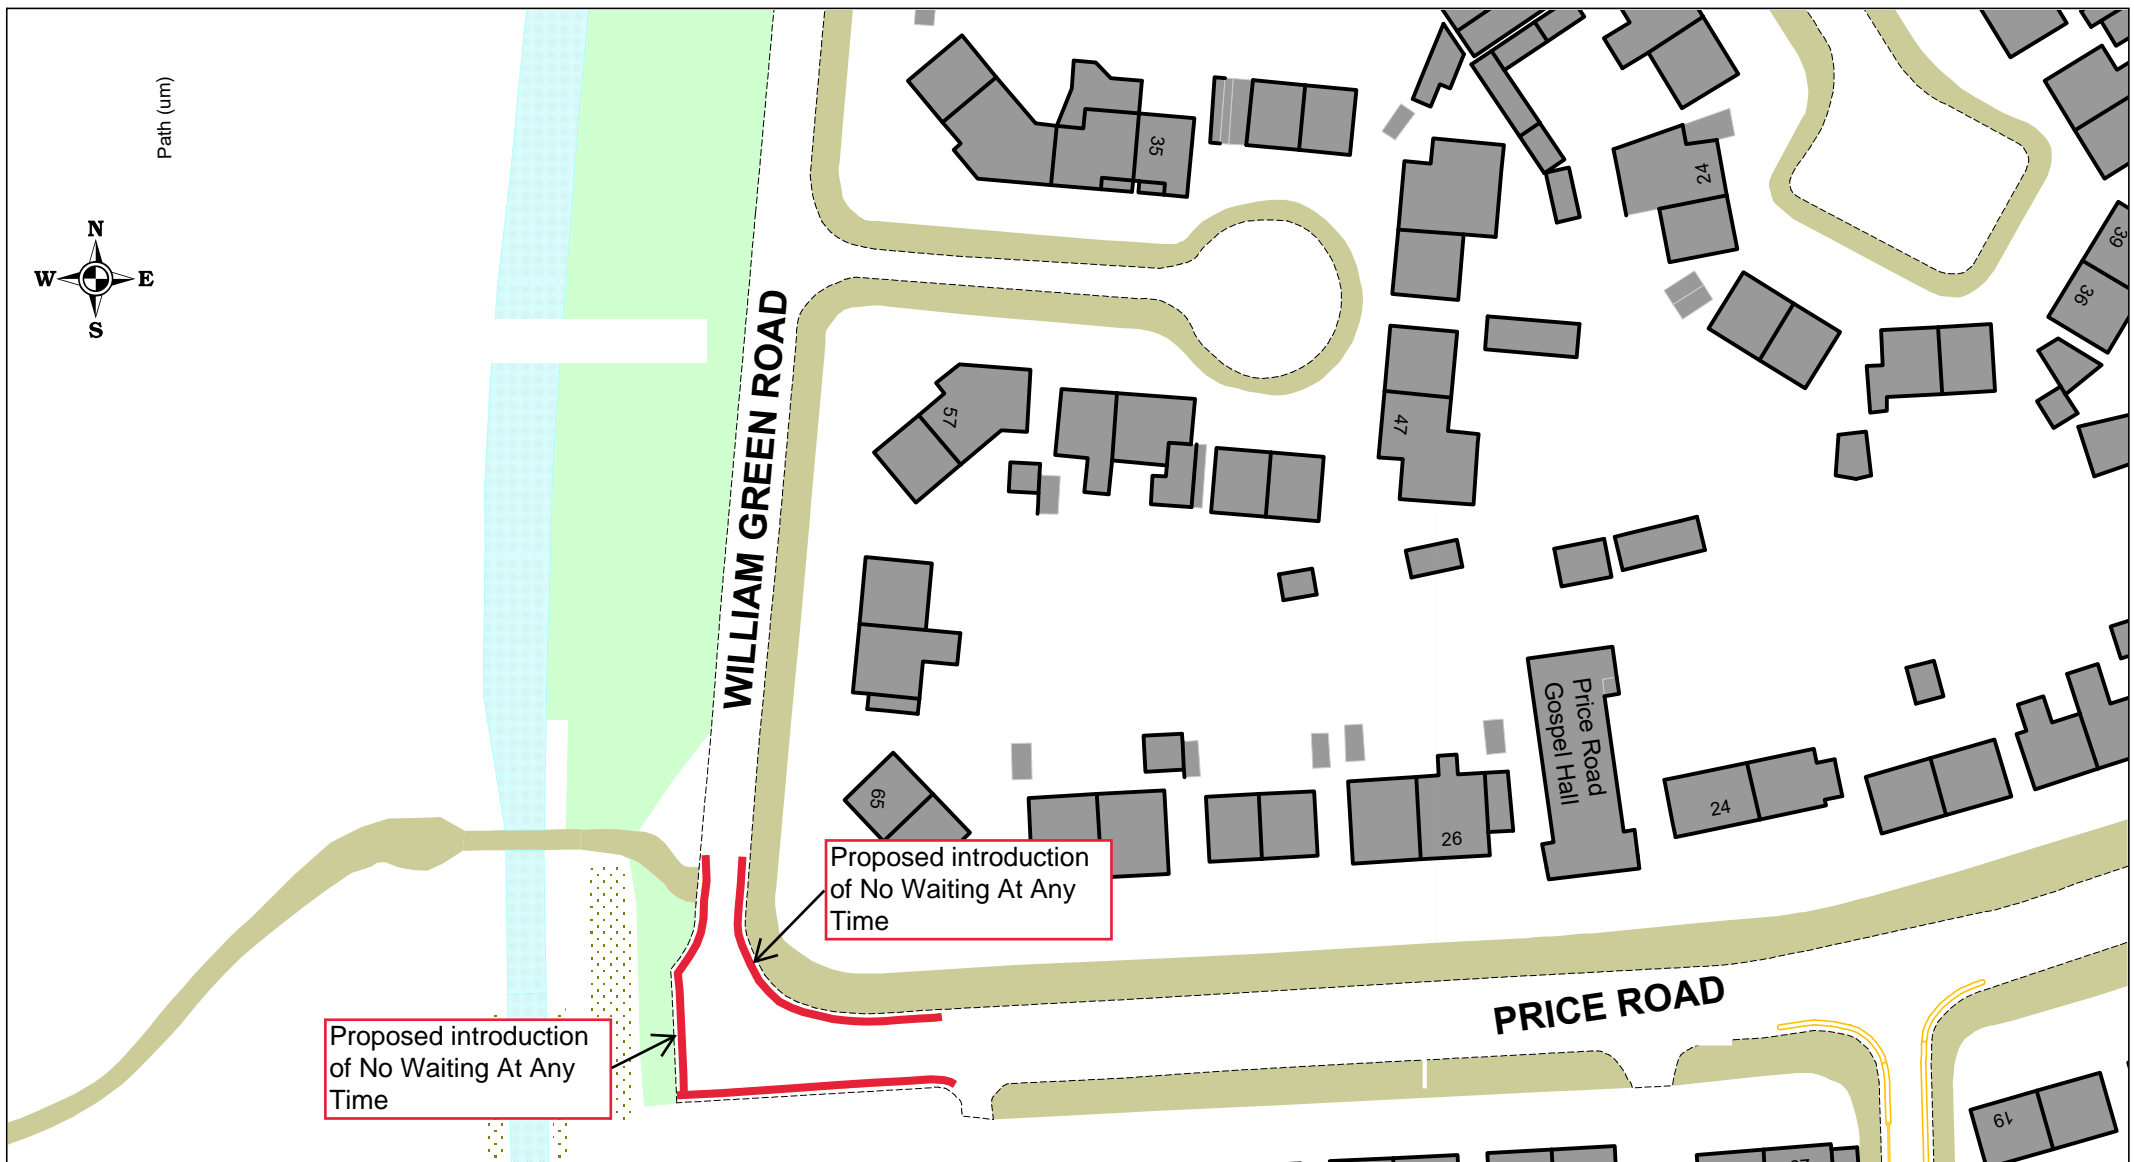

© Crown copyright. All rights reserved Sandwell MBC
Licence No. AC0000824500 2024

Price Road / William Green Road, Wednesbury Proposed Introduction Of No Waiting At Any Time

SCALE	NTS
DATE	August 2024
DRAWING No.	43455 S/4
DRAWN BY	MGM