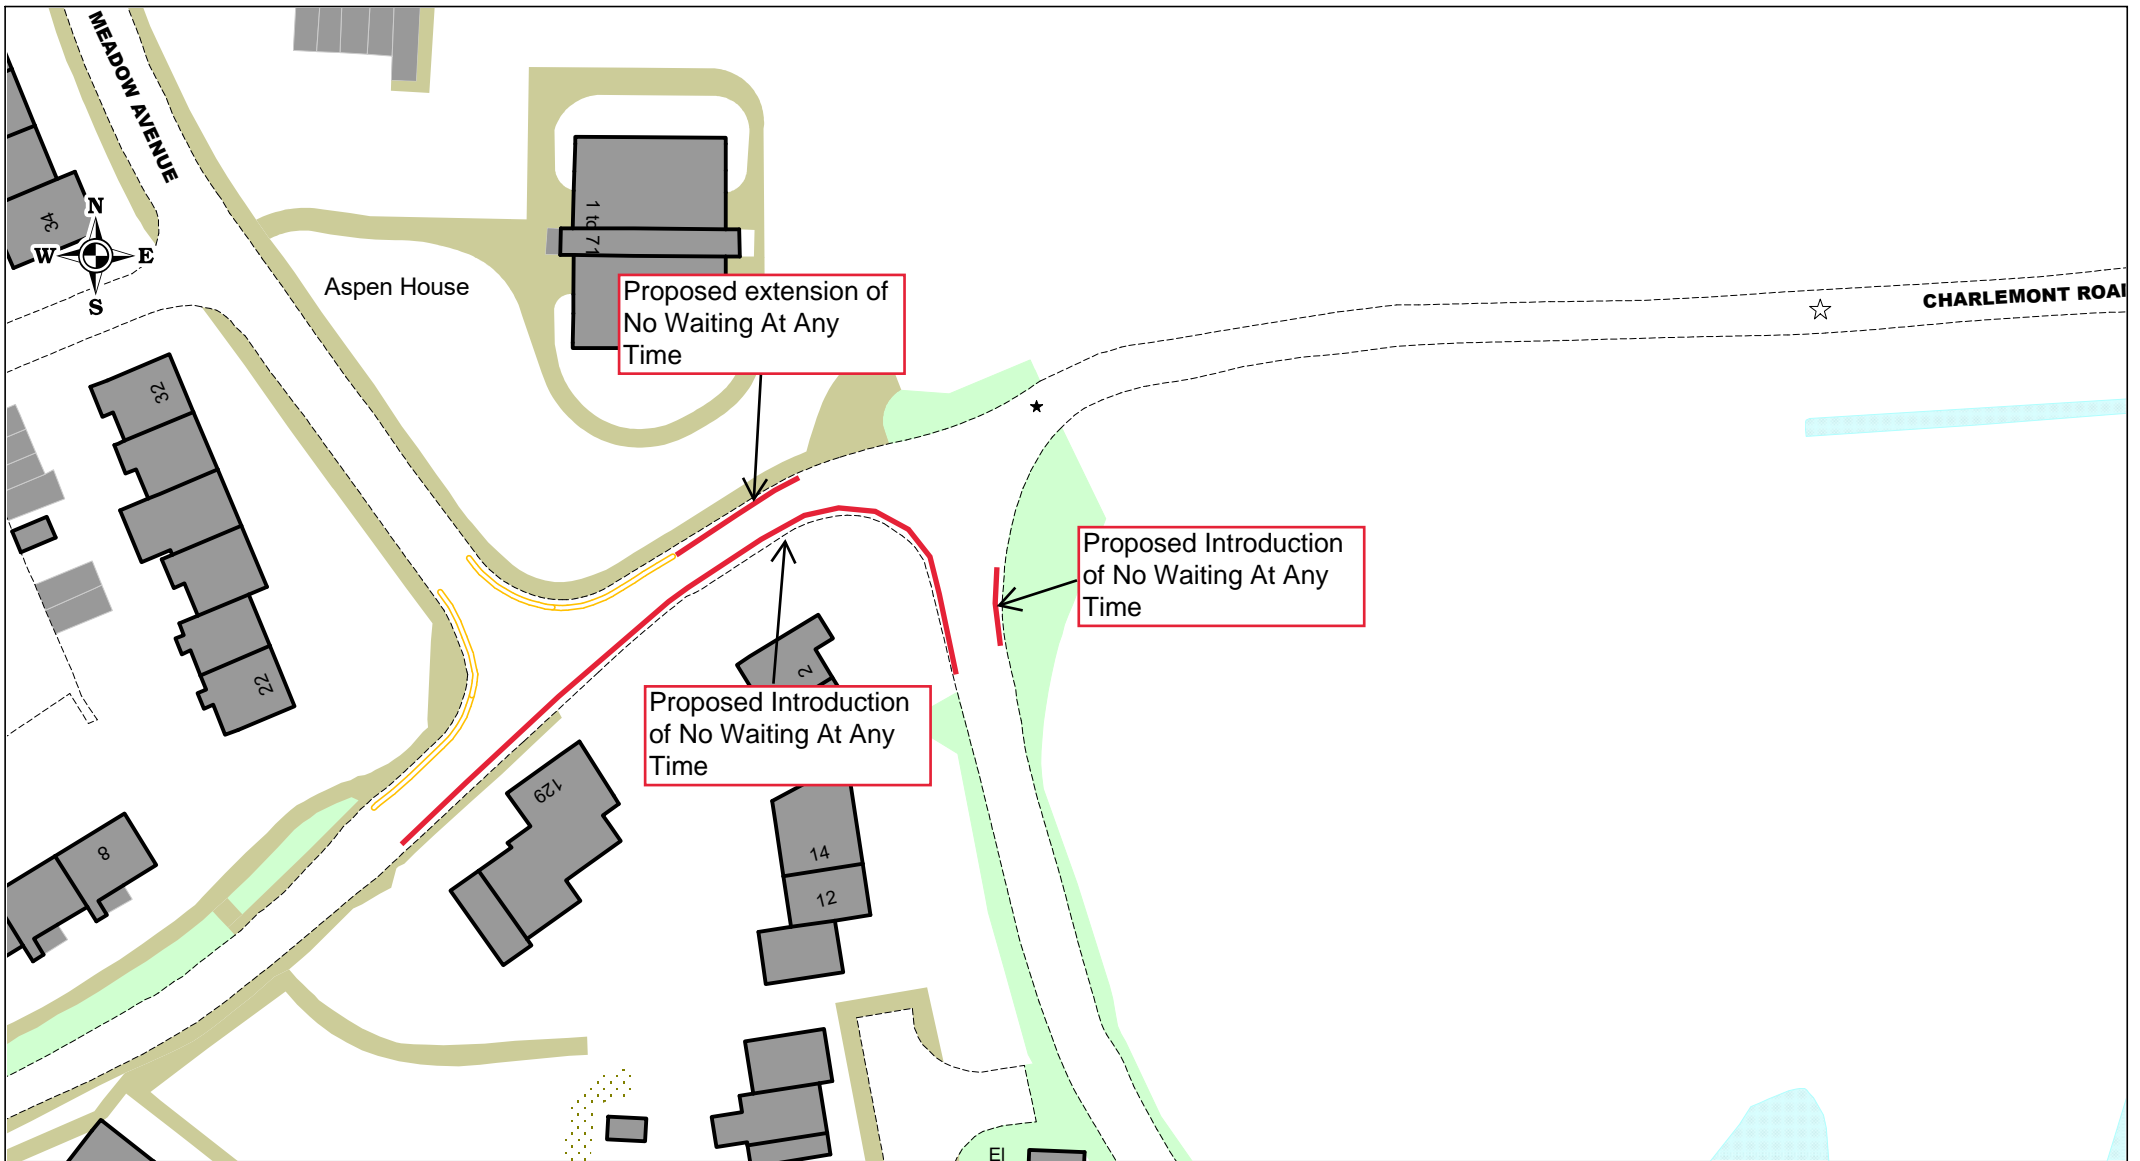

## Whitecrest, Great Barr Proposed introduction of No Waiting At Any Time

SCALE	NTS
DATE	August 2024
DRAWING No.	43455 S/4
DRAWN BY	MGM

© Crown copyright. All rights reserved Sandwell MBC  
 Licence No. AC0000824500 2024