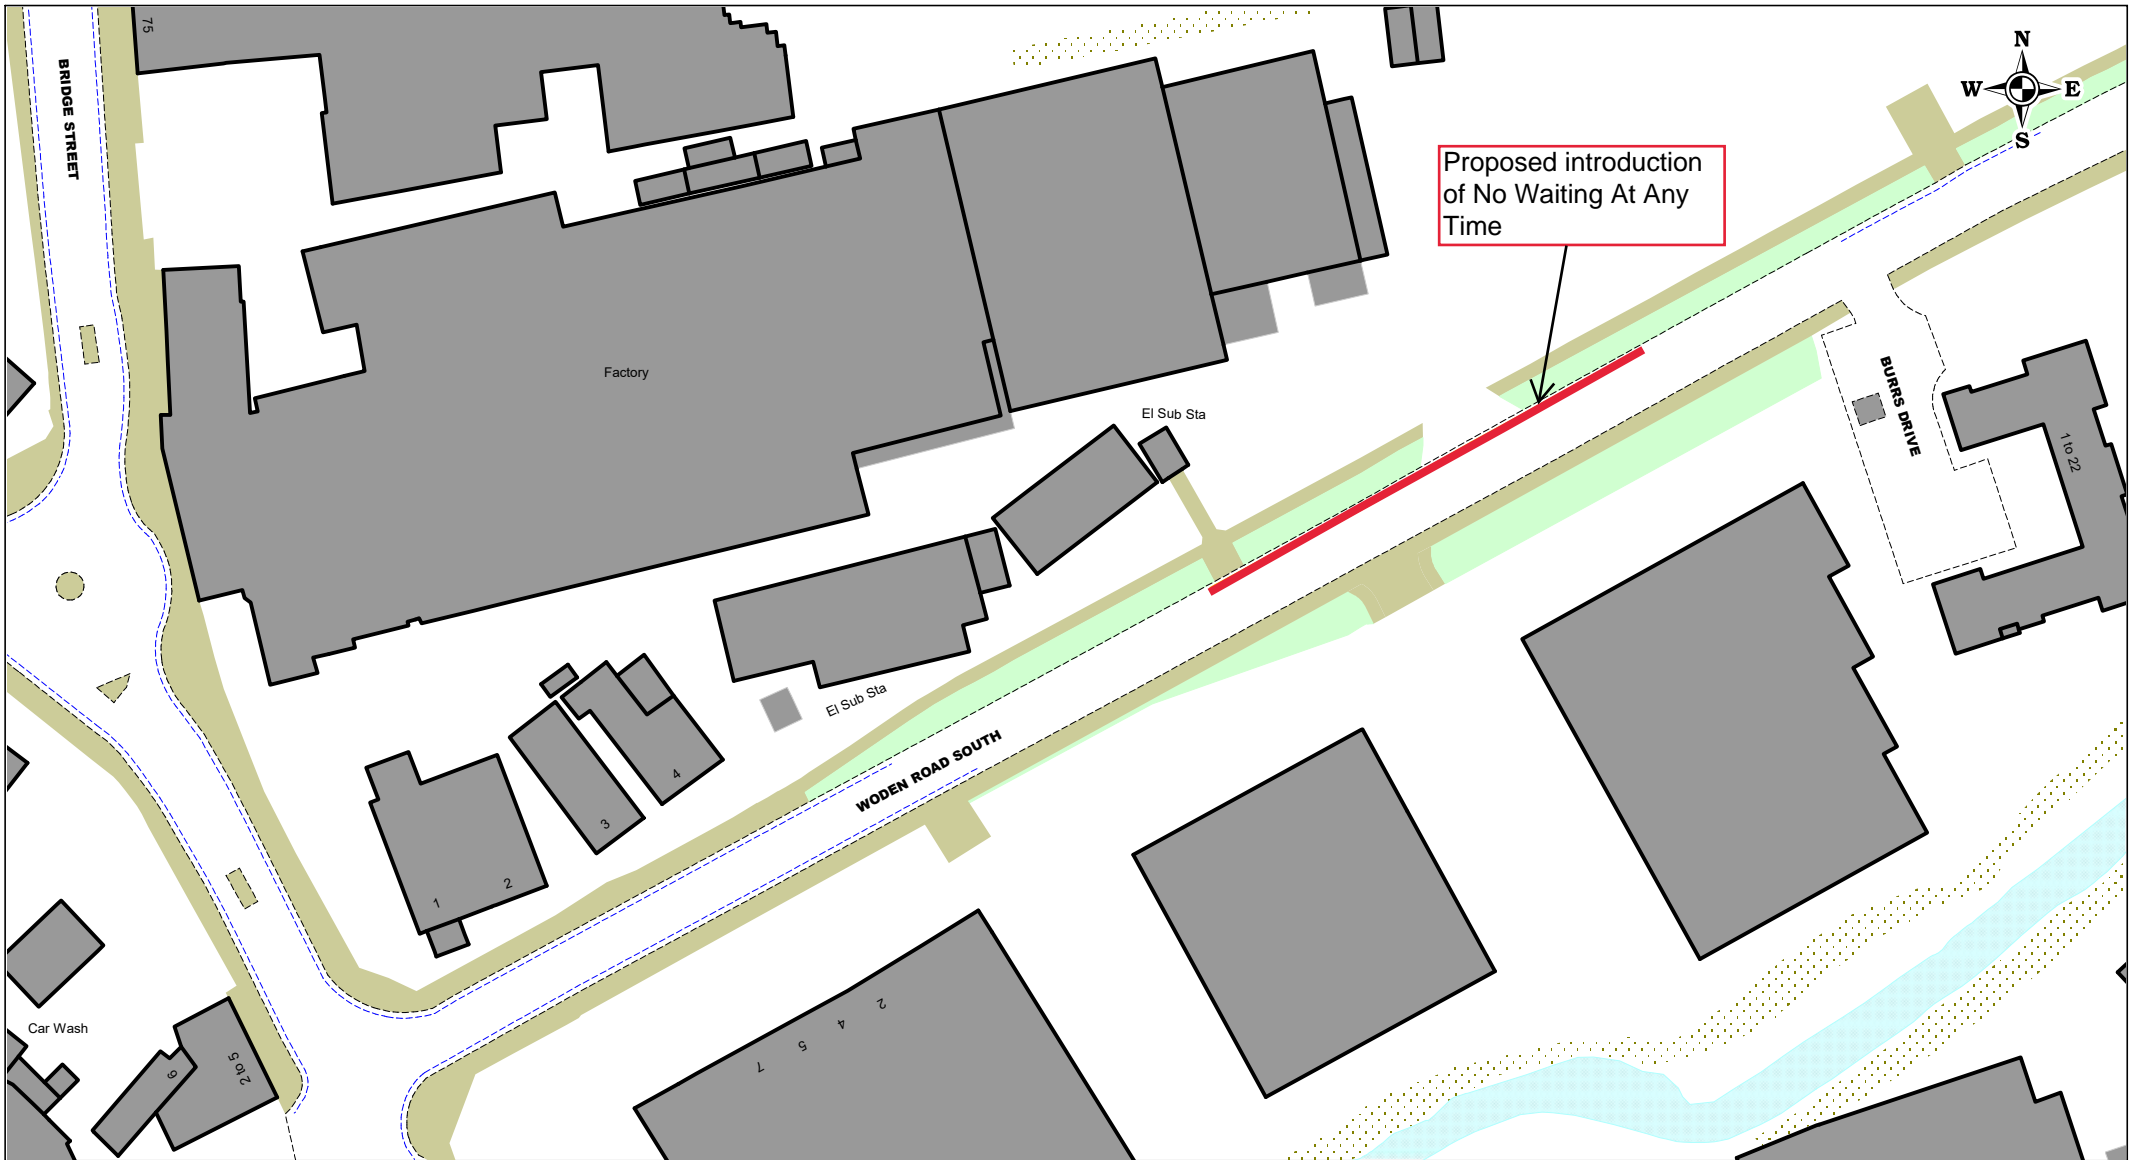

## Whitecrest, Great Barr Proposed introduction of No Waiting At Any Time

SCALE	NTS
DATE	August 2024
DRAWING No.	43455 S/4
DRAWN BY	MGM

© Crown copyright. All rights reserved Sandwell MBC  
 Licence No. AC0000824500 2024

### Wigmore Lane / Charlemont Road Proposed introduction and extension of No Waiting At Any Time

SCALE	NTS
DATE	August 2024
DRAWING No.	43455 S/4
DRAWN BY	MGM

Proposed introduction  
of No Waiting At Any  
Time