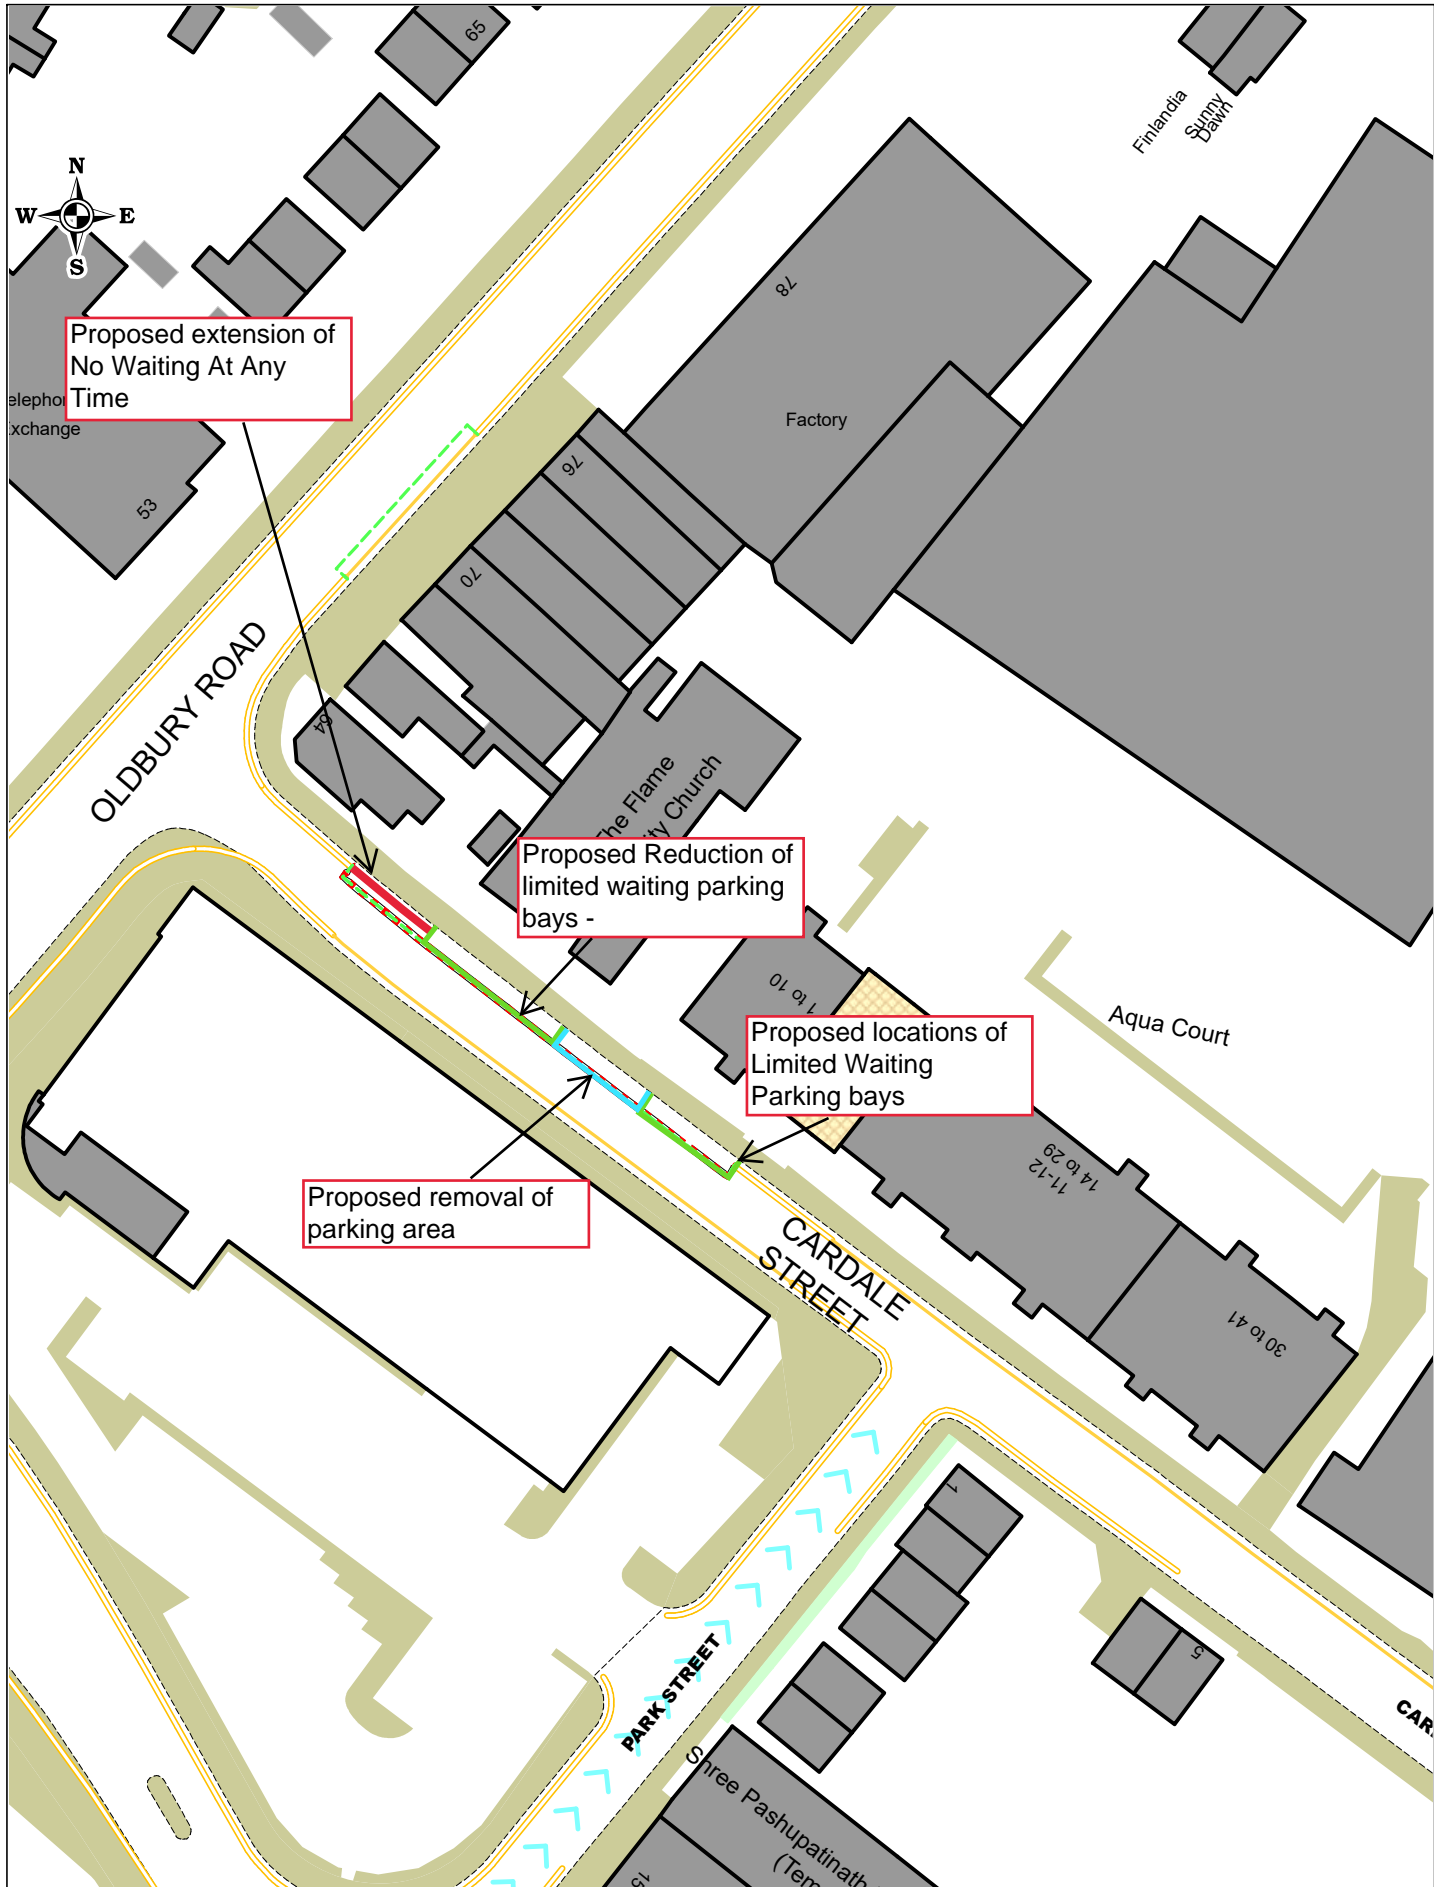

Cardale Street, Rowley Regis Proposal to review parking structure in area

SCALE	NTS
DATE	August 2024
DRAWING No.	43455 S/4
DRAWN BY	MGM