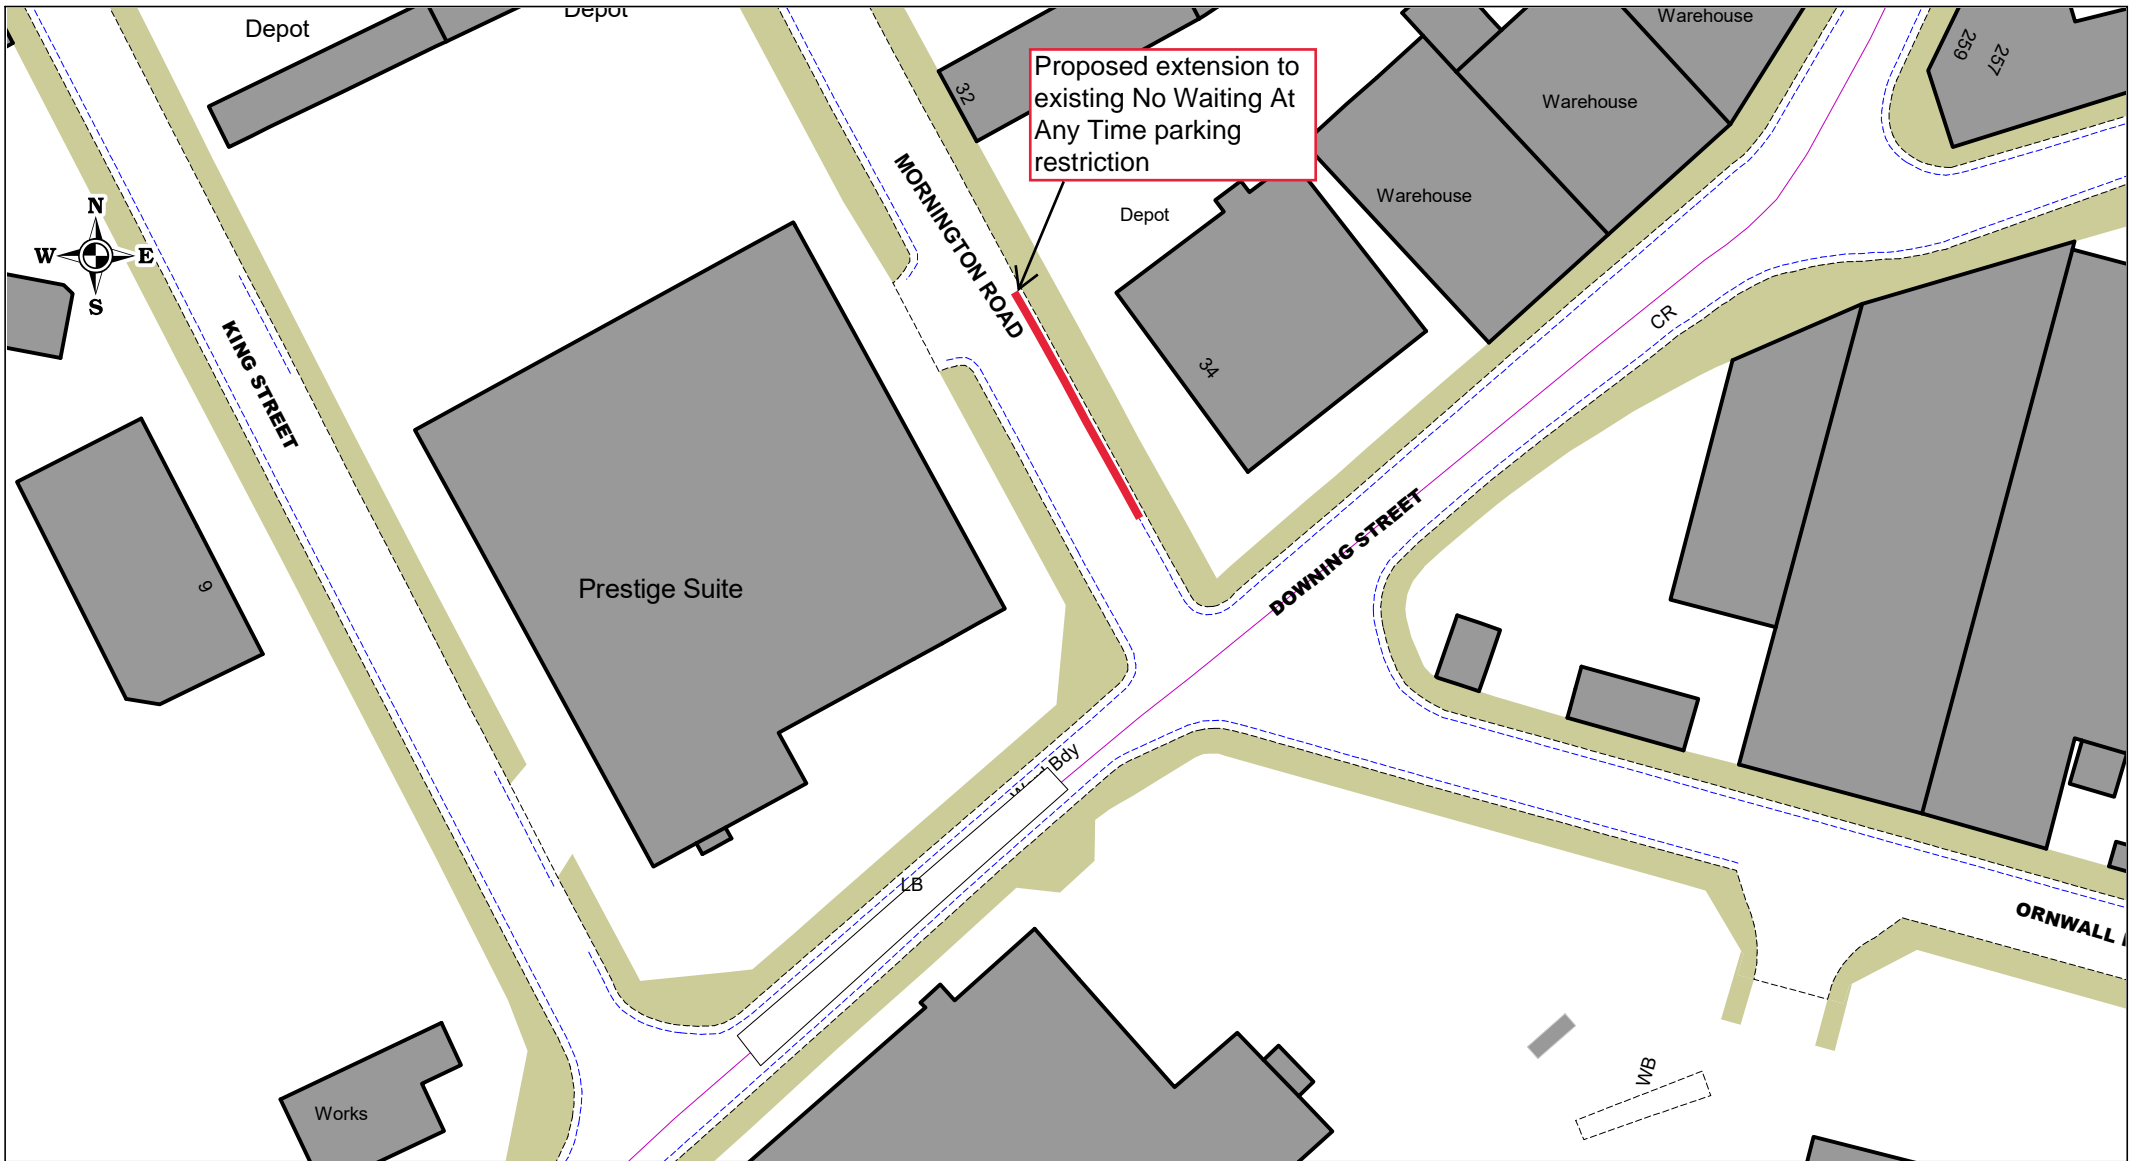

© Crown copyright. All rights reserved Sandwell MBC
Licence No. AC0000824500 2024

Mornington Road / Downing Street, Smethwick Proposed extension to existing No Waiting at Any Time

SCALE	NTS
DATE	August 2024
DRAWING No.	43455 S/4
DRAWN BY	MGM