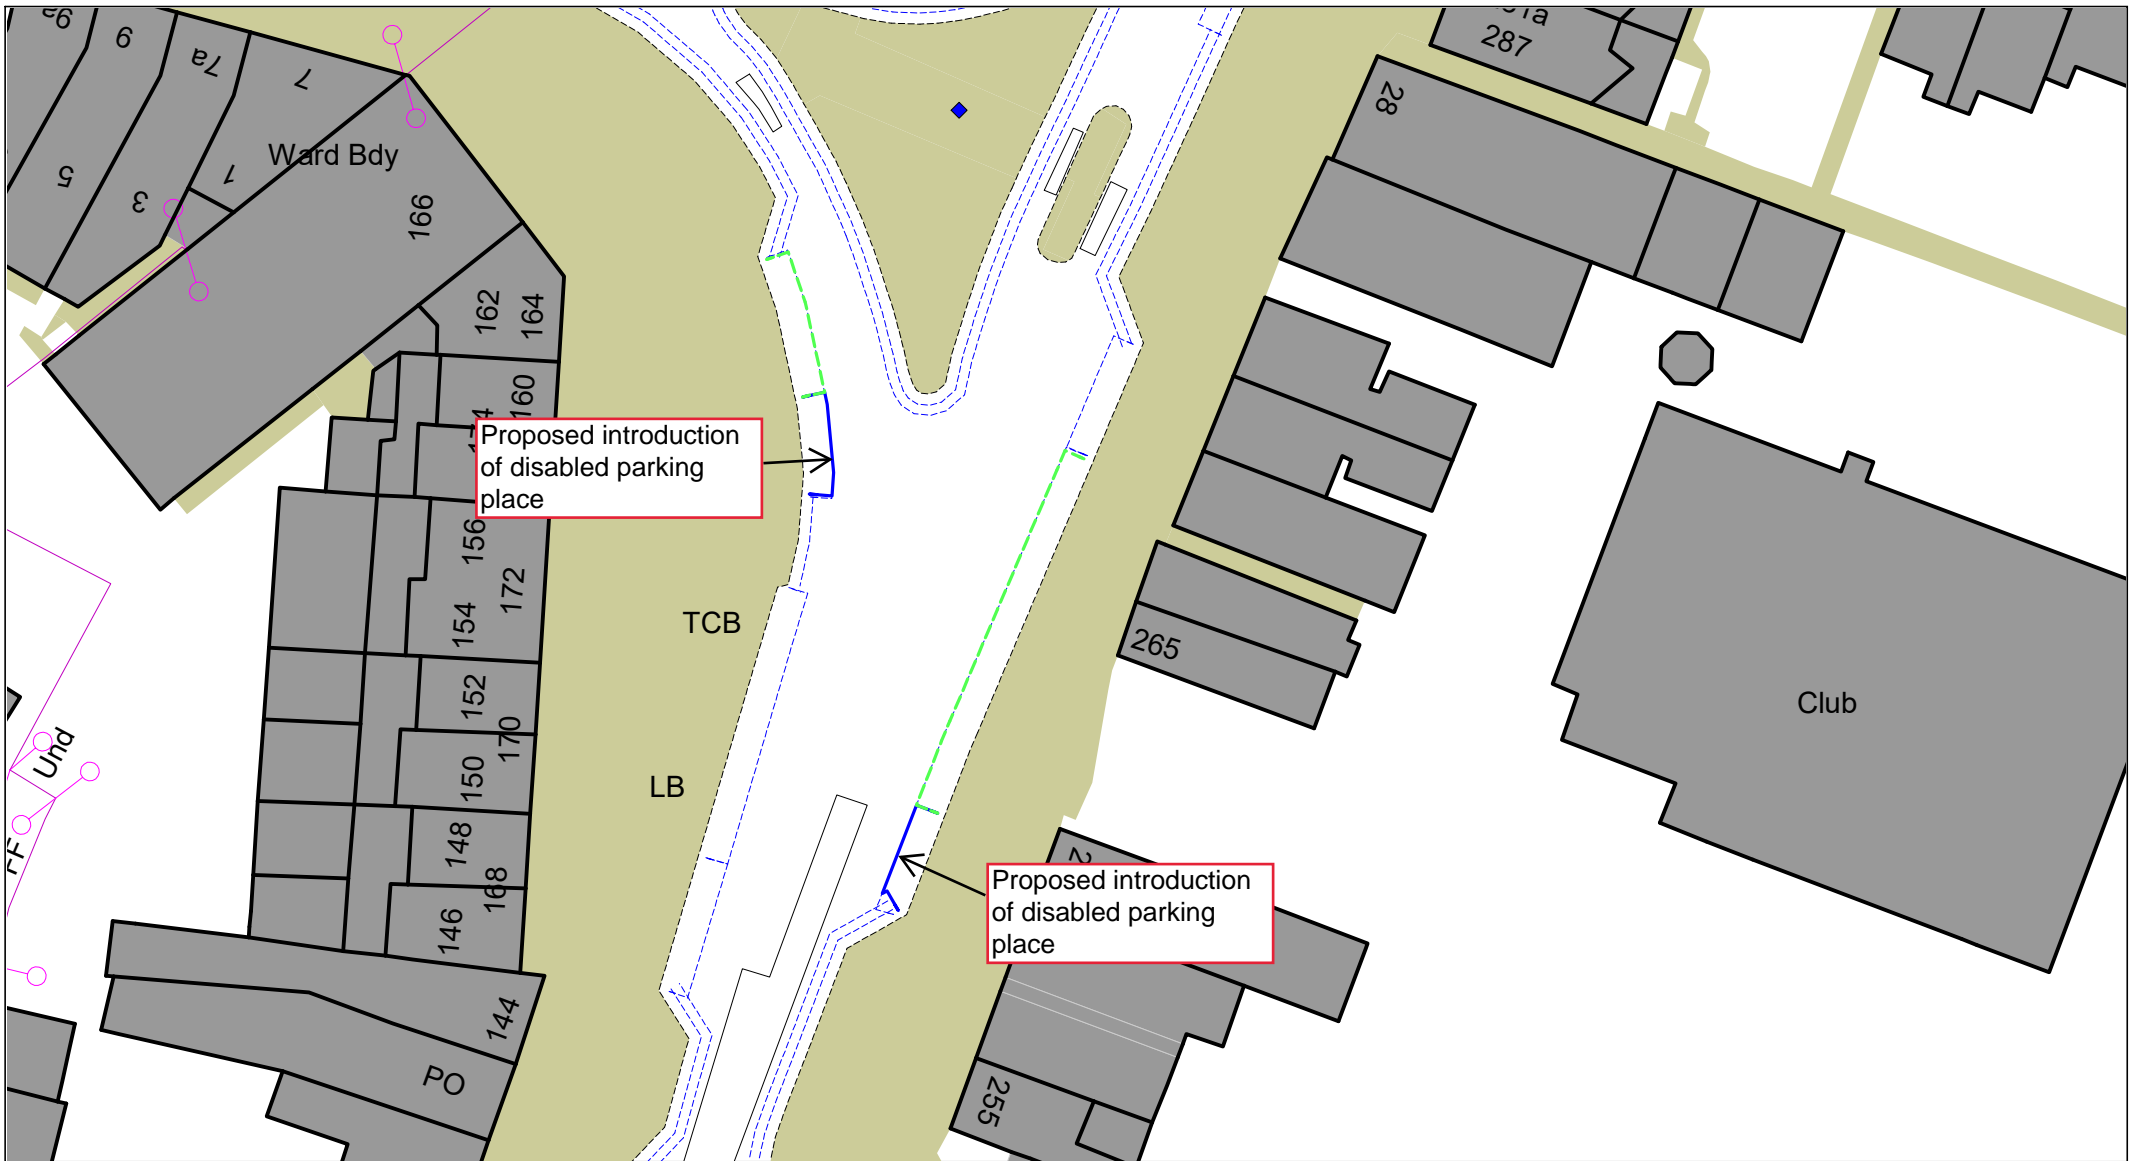

Victoria Road / Peel Street, Tipton  
 Proposed introduction of No Waiting At  
 Any Time

SCALE	NTS
DATE	August 2024
DRAWING No.	43455 S/4
DRAWN BY	MGM

© Crown copyright. All rights reserved Sandwell MBC  
Licence No. AC0000824500 2024