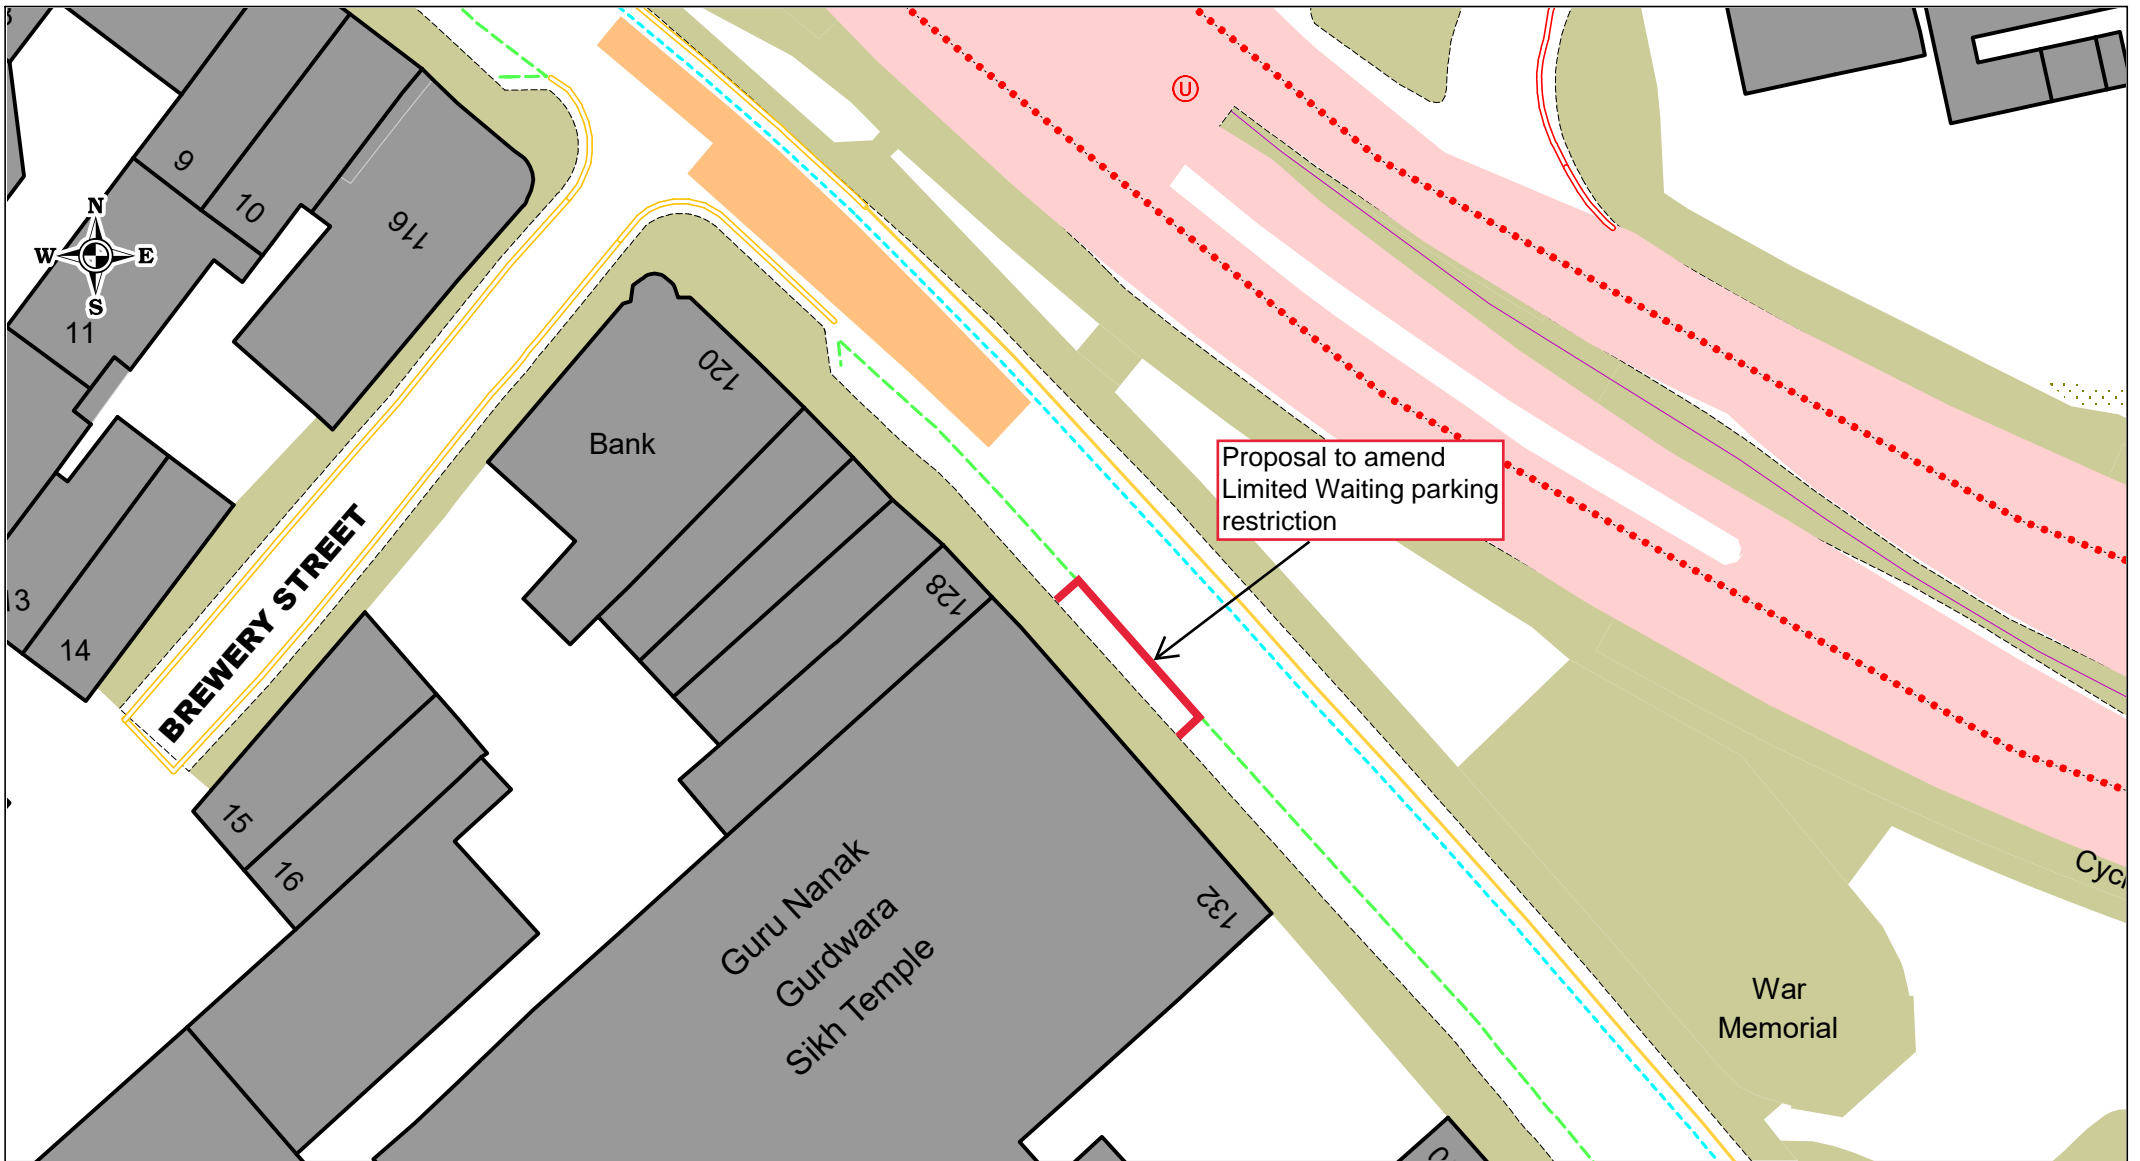

© Crown copyright. All rights reserved Sandwell MBC
Licence No. AC0000824500 2024

High Street Smethwick
Amend limited waiting from 10 minutes to 2 hours No return
within 3 hours
outside Guru Nanak Gurdwara Sikh Temple

SCALE	NTS
DATE	August 2024
DRAWING No.	43455 S/4
DRAWN BY	MGM