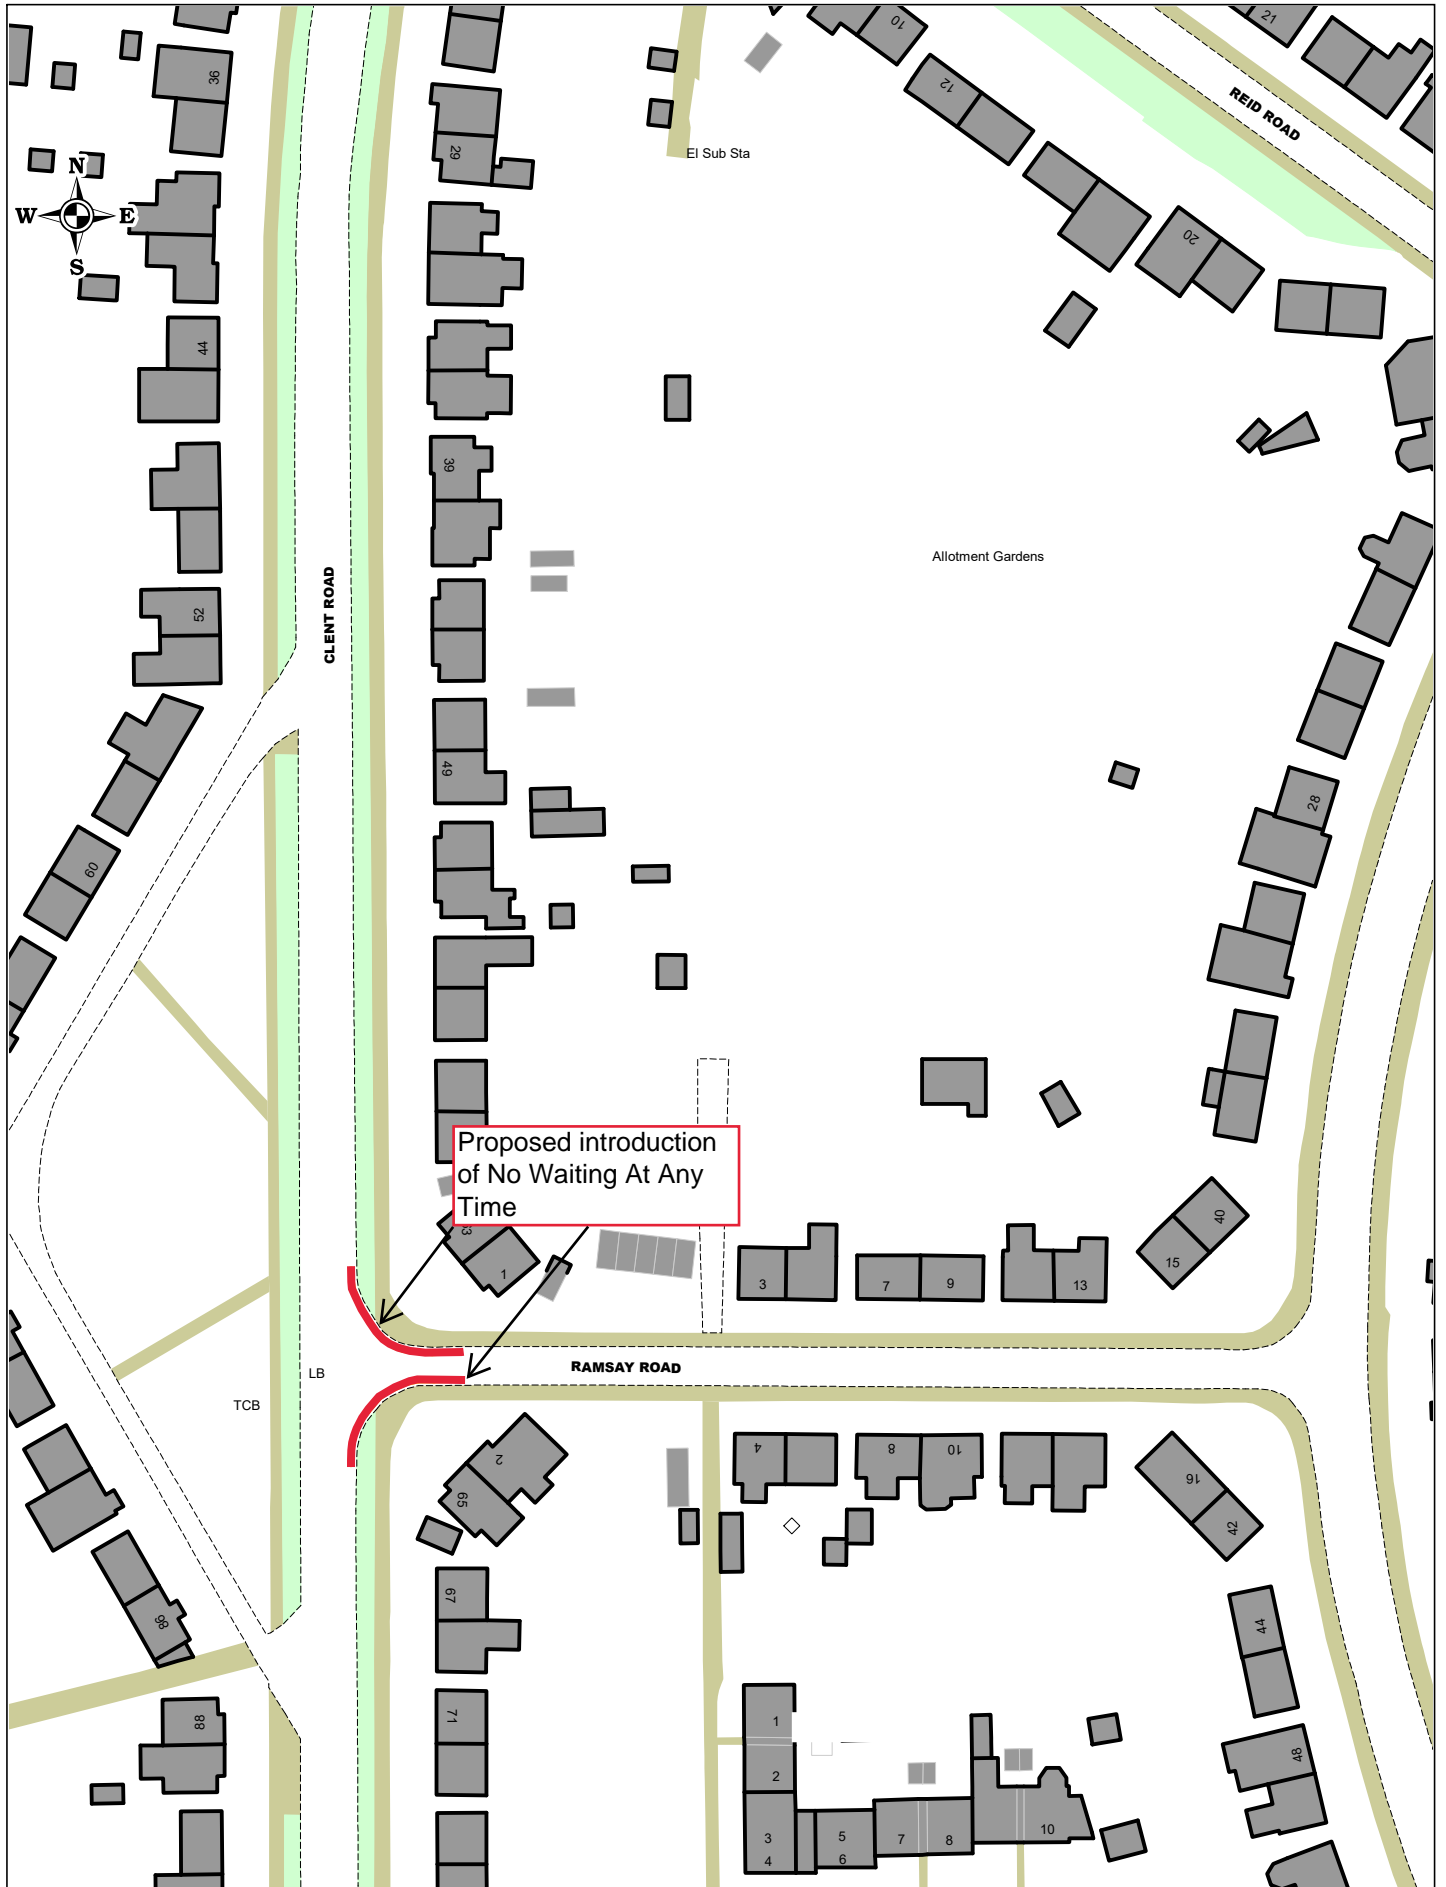

© Crown copyright. All rights reserved Sandwell MBC
Licence No. AC0000824500 2024

Clent Road / Ramsay Road, Oldbury Proposed No Waiting at Any Time

SCALE	NTS
DATE	August 2024
DRAWING No.	43455 S/4
DRAWN BY	MGM