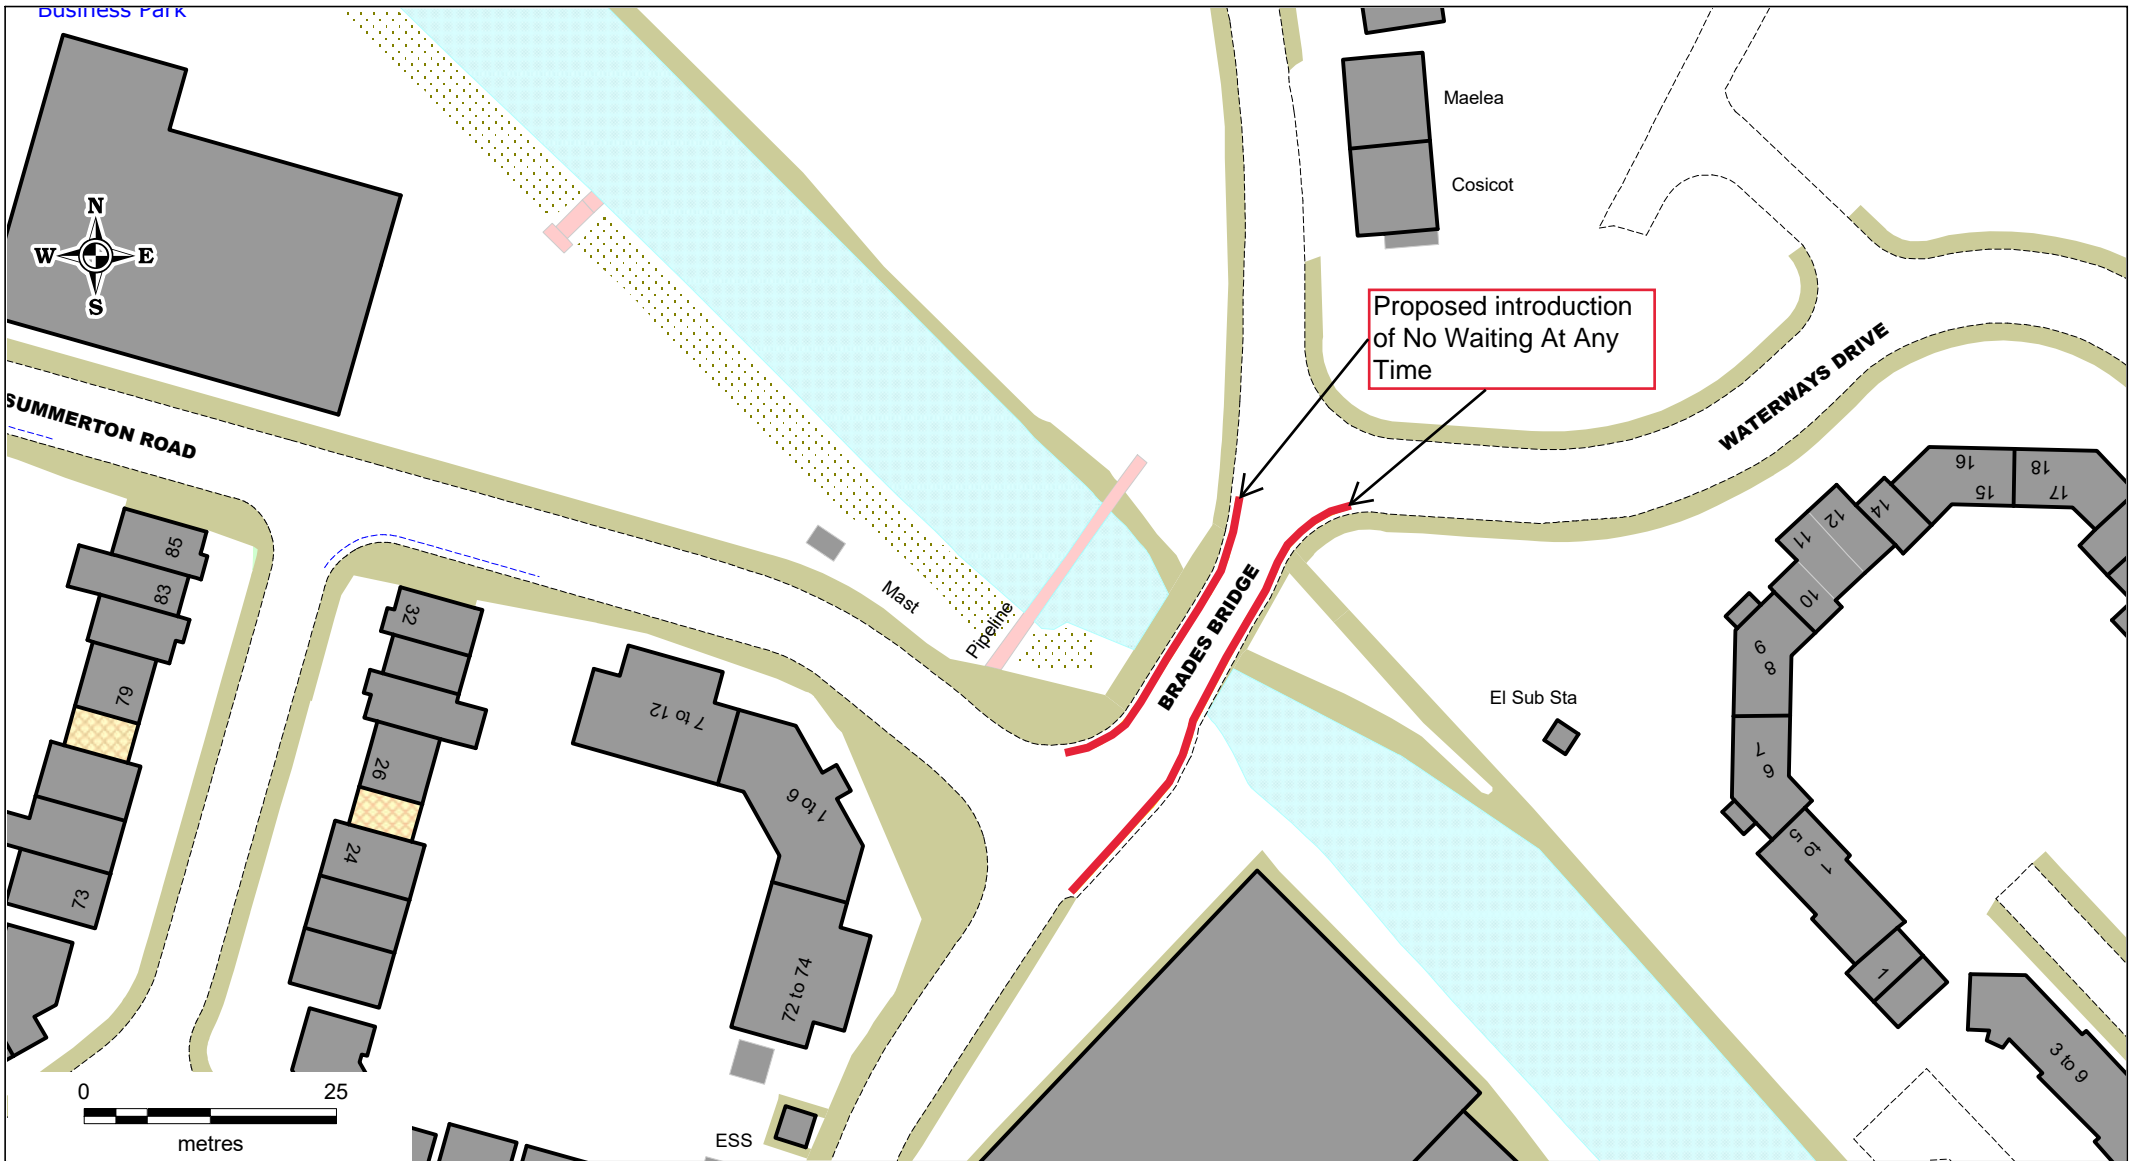

© Crown copyright. All rights reserved
Sandwell MBC
Licence No. AC0000824500 2024

Brades Bridge, Brades Road, Oldbury Proposed Introduction Of No waiting at any time

SCALE	NTS
DATE	August 2024
DRAWING No.	43455 S/4
DRAWN BY	MGM