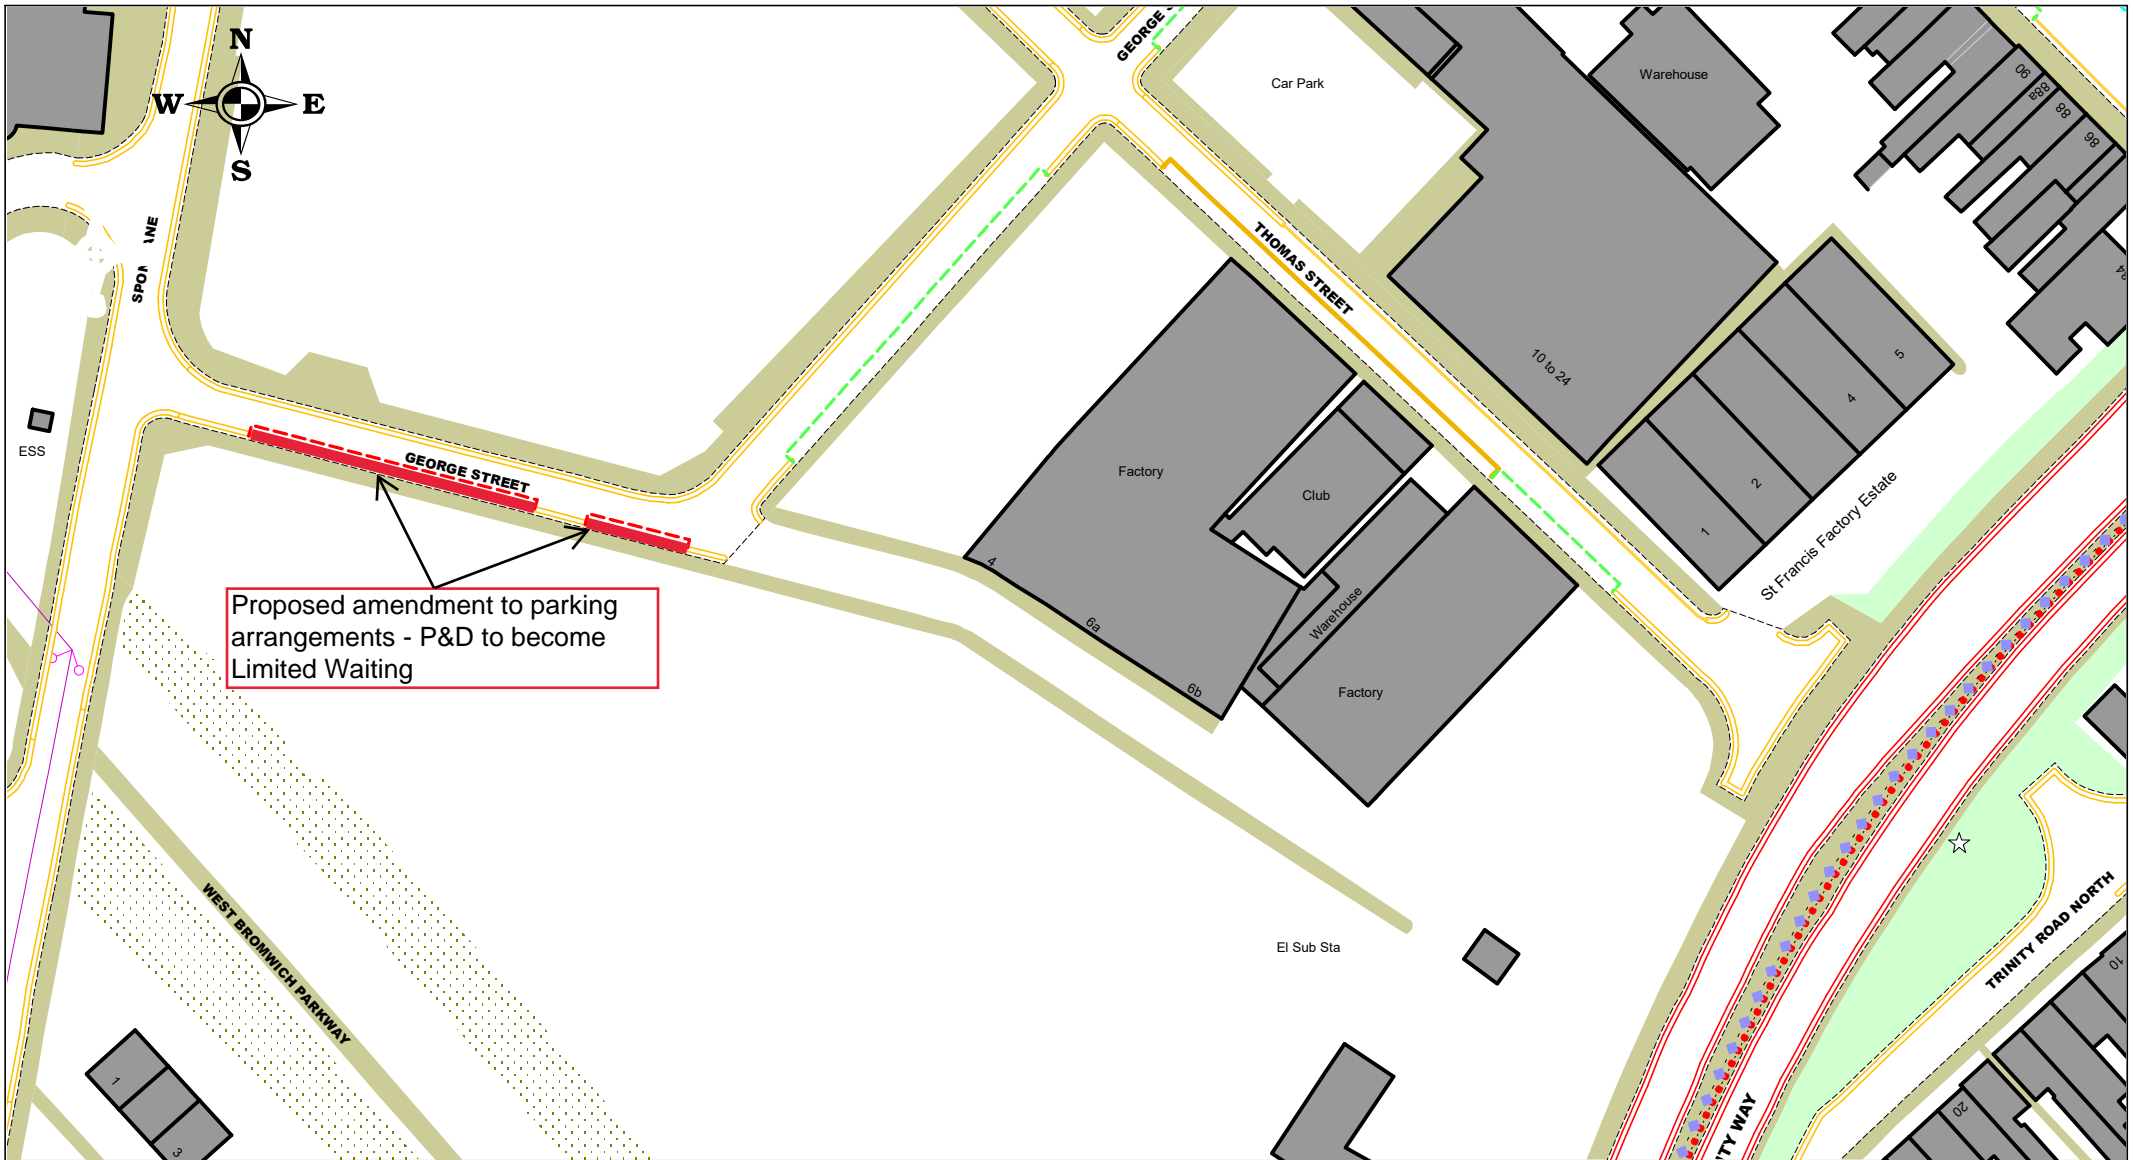

## Garratts Lane, Cradley Heath Proposed introduction of No Waiting At Any Time

SCALE	NTS
DATE	August 2024
DRAWING No.	43455 S/4
DRAWN BY	MGM

Proposed amendment to parking arrangements - P&D to become Limited Waiting