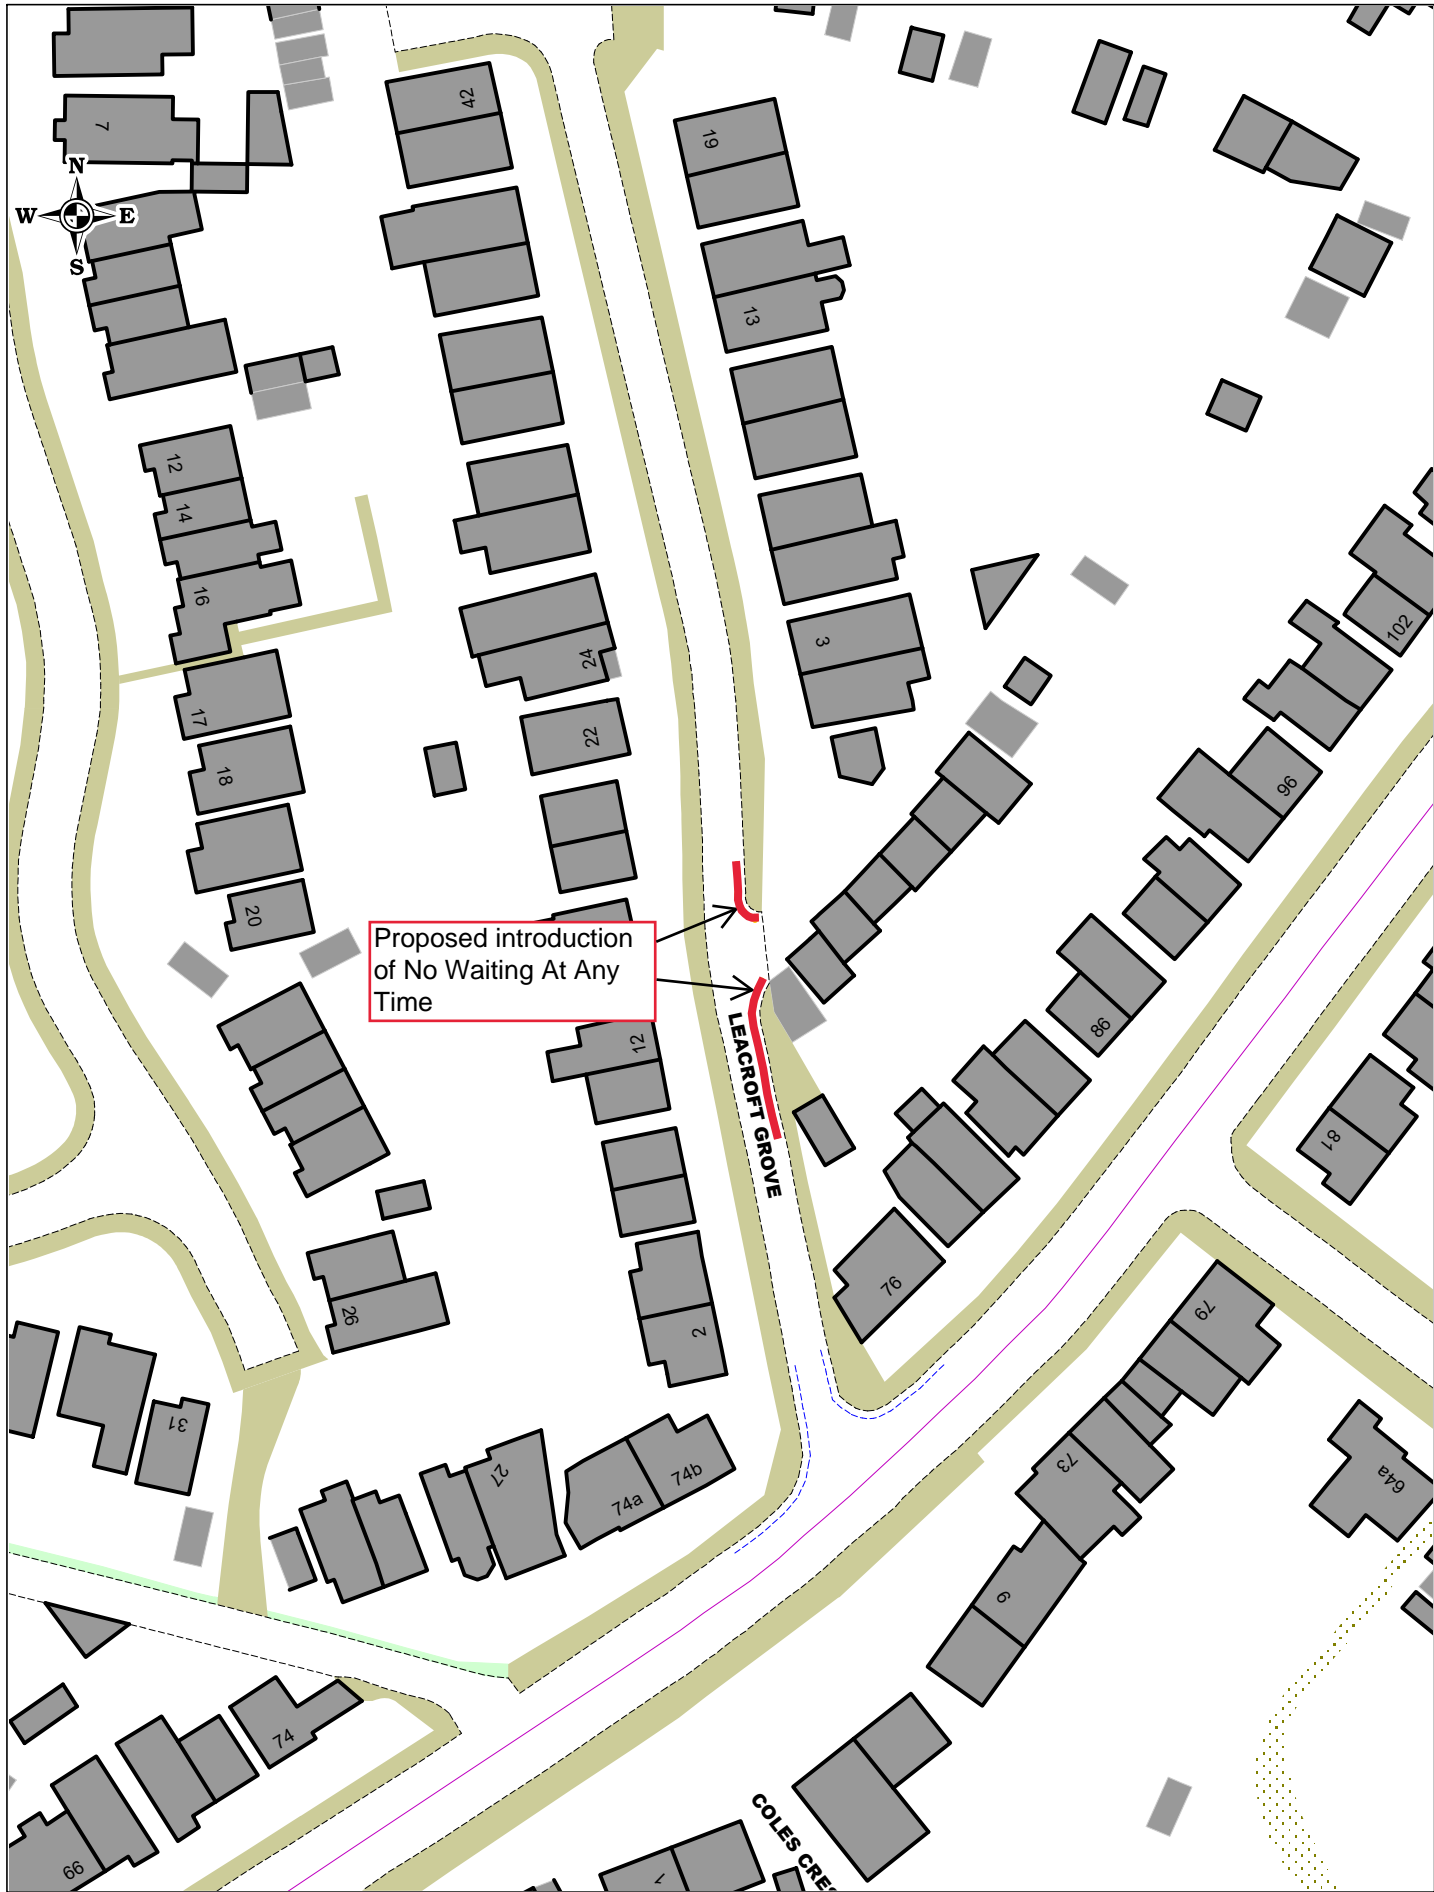

### Leacroft Grove, West Bromwich Proposed Introduction Of No Waiting At Any Time

SCALE	NTS
DATE	August 2024
DRAWING No.	43455 S/4
DRAWN BY	MGM

© Crown copyright. All rights reserved Sandwell MBC  
Licence No. AC0000824500 2024