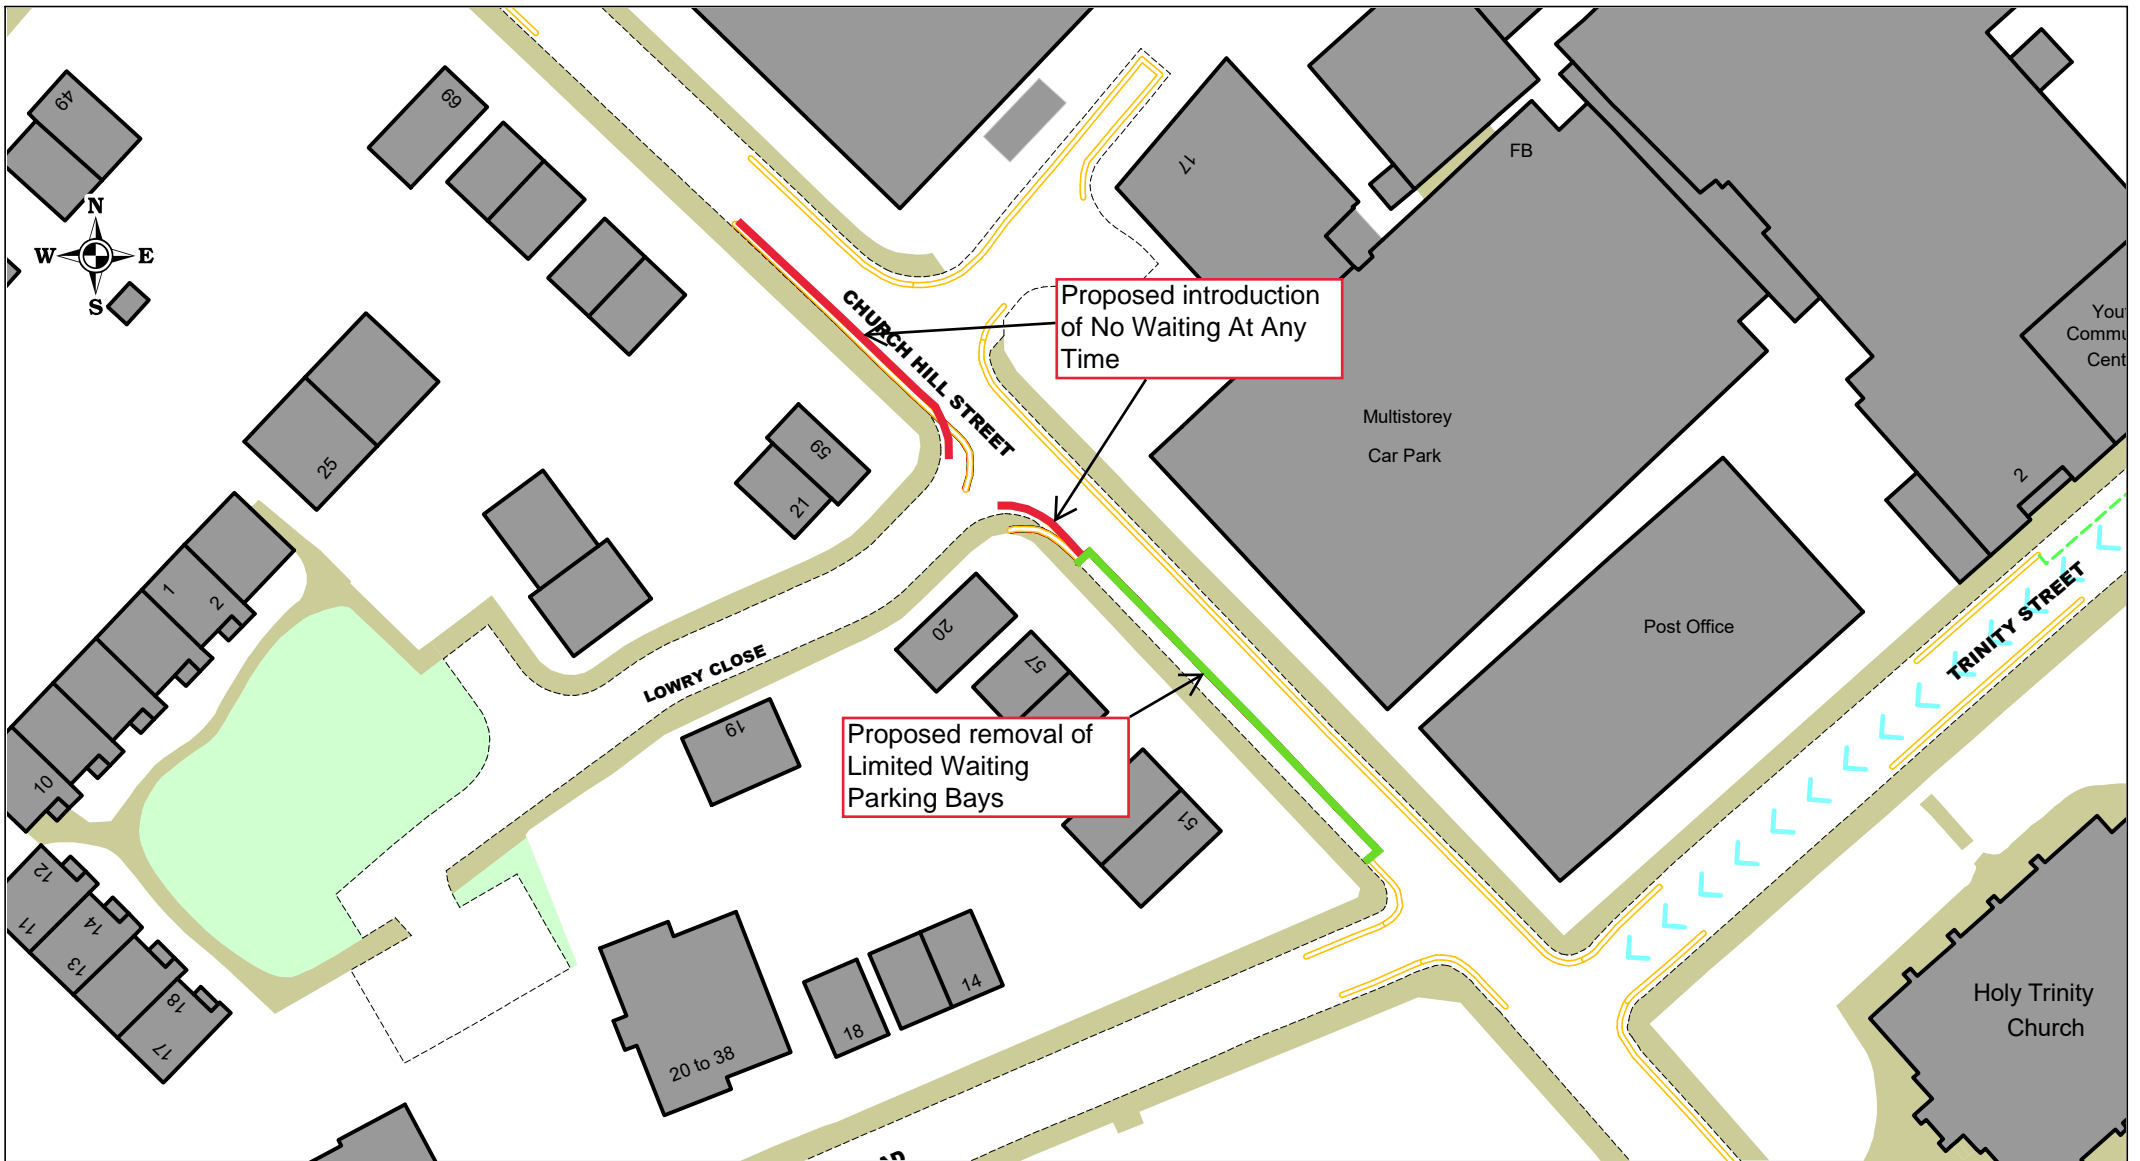

© Crown copyright. All rights reserved
Sandwell MBC
Licence No. AC0000824500 2024

Church Hill Street, Smethwick Proposal to Remove Limited Waiting parking places & Re-align No Waiting at Any Time

SCALE	NTS
DATE	August 2024
DRAWING No.	43455 S/4
DRAWN BY	MGM