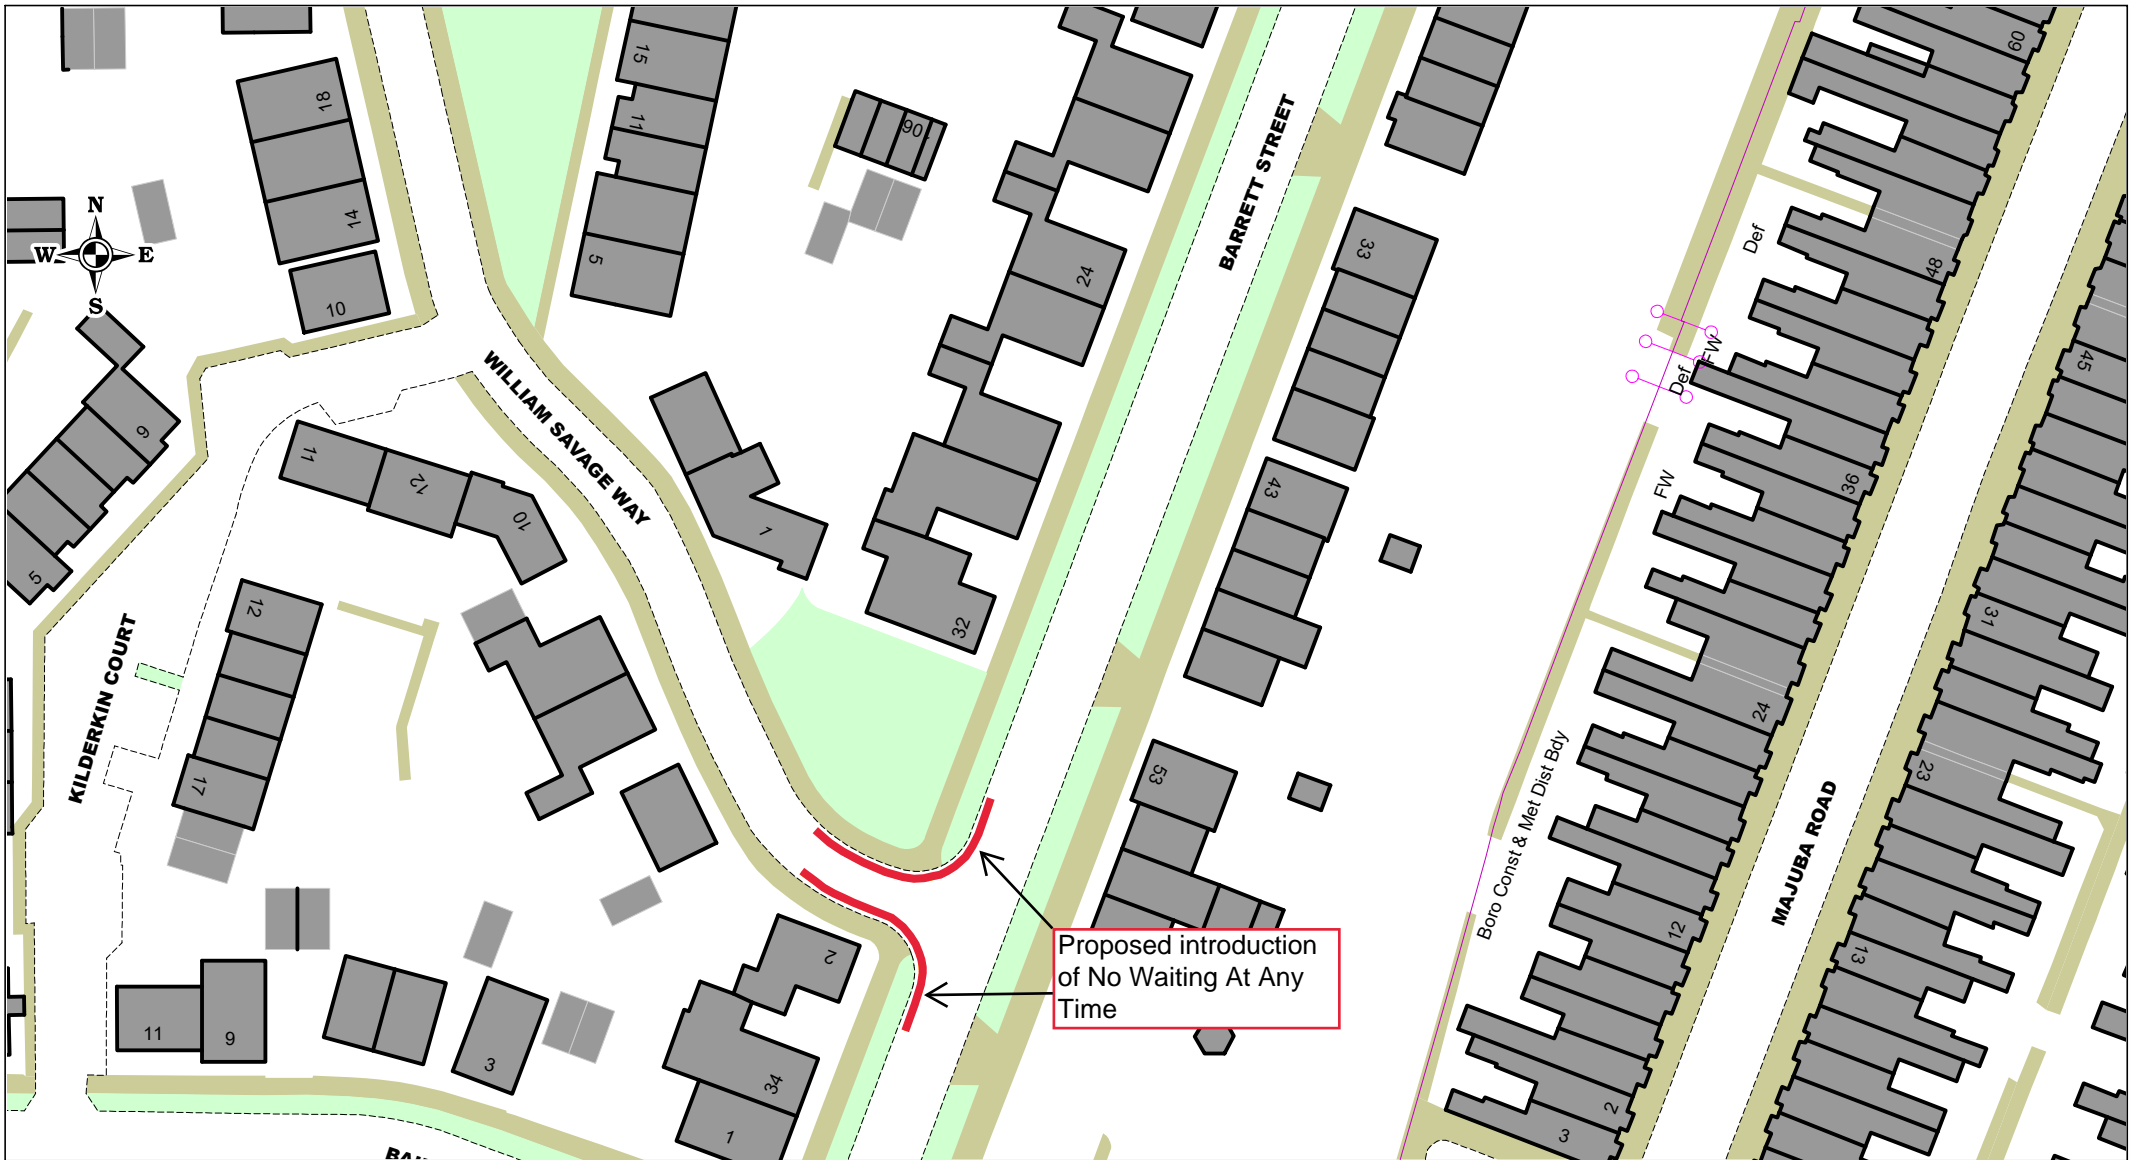

© Crown copyright. All rights reserved
Sandwell MBC
Licence No. AC0000824500 2024

Barrett Street / William Savage Way, Smethwick Proposed introduction of No Waiting at Any Time on junction

SCALE	NTS
DATE	20/08/2024
DRAWING No.	43455 S/4
DRAWN BY	MGM