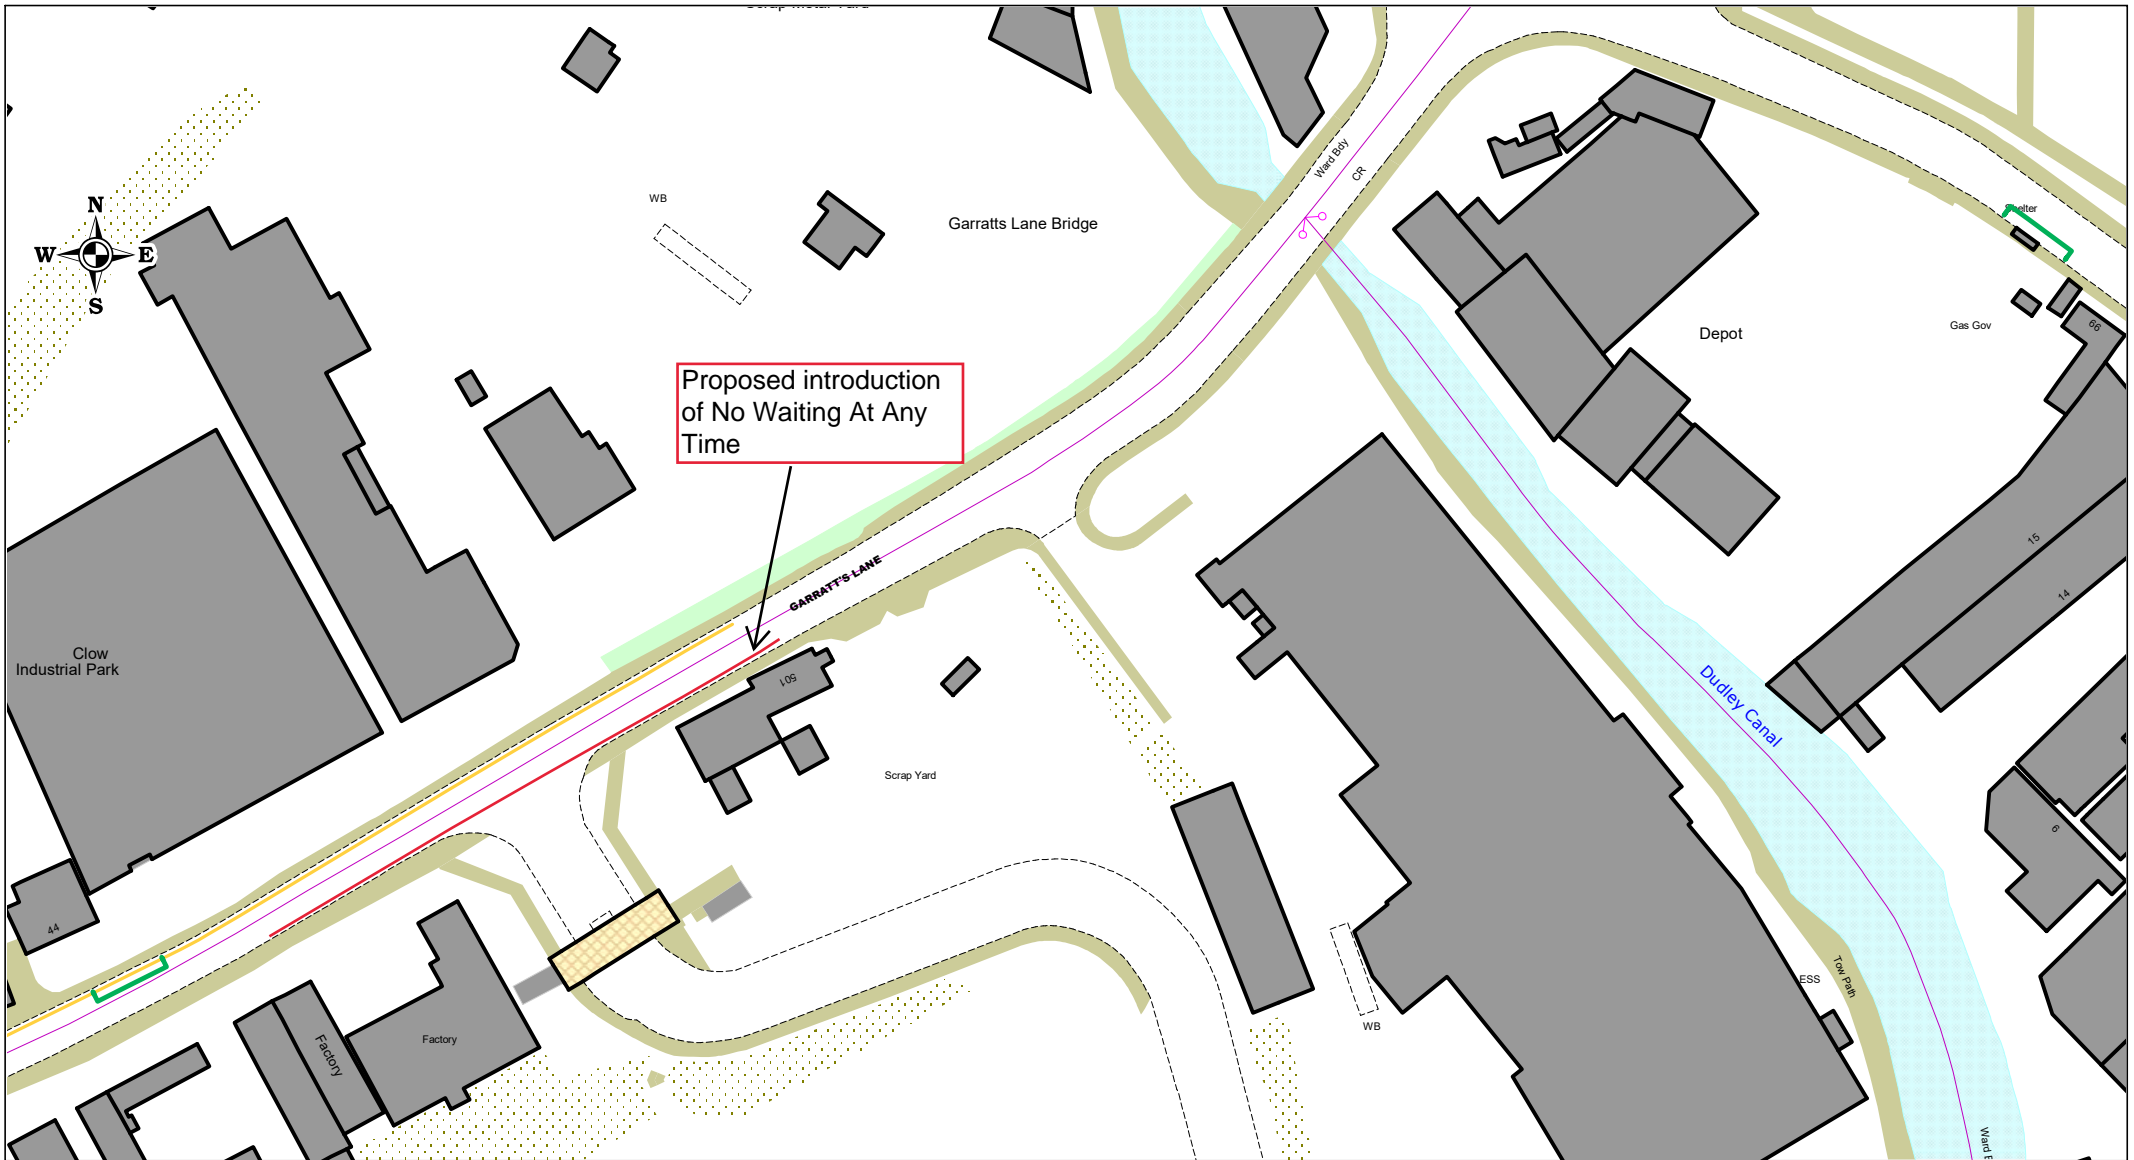

© Crown copyright. All rights reserved
Sandwell MBC
Licence No. AC0000824500 2024

Garratts Lane, Cradley Heath Proposed introduction of No Waiting At Any Time

SCALE	NTS
DATE	August 2024
DRAWING No.	43455 S/4
DRAWN BY	MGM